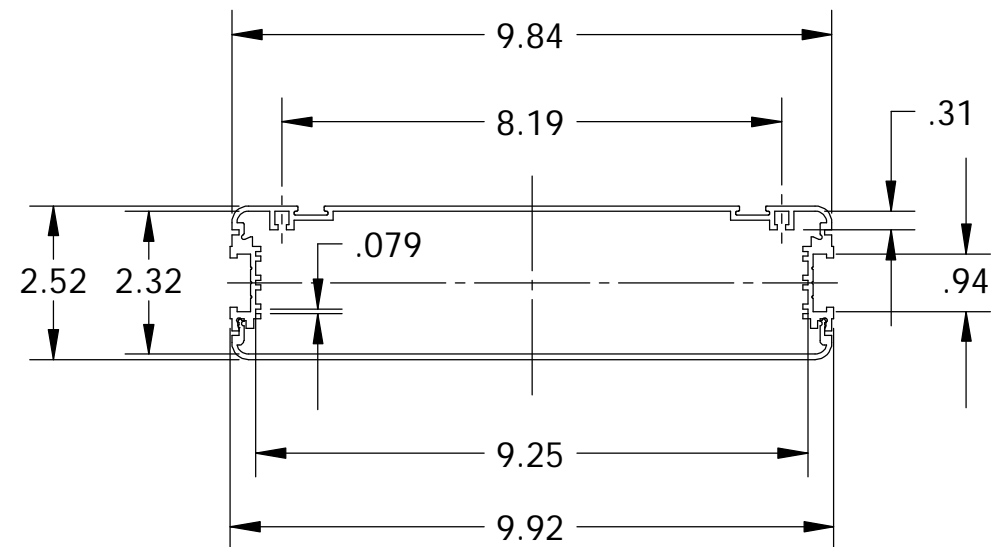

PART NAME

ALUMINUM INSTRUMENT CASE

PART No.

IA-6161

REVISION DATE

-

MATERIAL AND FINISH:
 BODY: EARTH TONE POWDER COATED ALUMINUM EXTRUSION
 BEZELS: LIGHT BROWN PLASTIC
 PANELS: NATURAL ALUMINUM
 HANDLE: LIGHT GRAY PLASTIC/ANODIZED ALUMINUM EXTRUSION