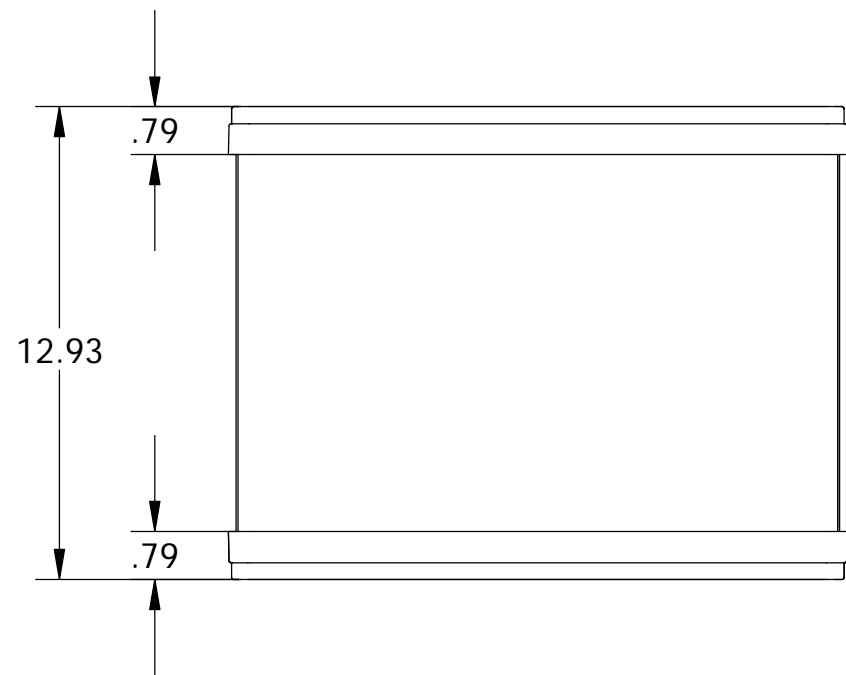

PART NAME

ALUMINUM INSTRUMENT CASE

PART No.

IA-6161

REVISION DATE

-

MATERIAL AND FINISH:
 BODY: EARTH TONE POWDER COATED ALUMINUM EXTRUSION
 BEZELS: LIGHT BROWN PLASTIC
 PANELS: NATURAL ALUMINUM
 HANDLE: LIGHT GRAY PLASTIC/ANODIZED ALUMINUM EXTRUSION