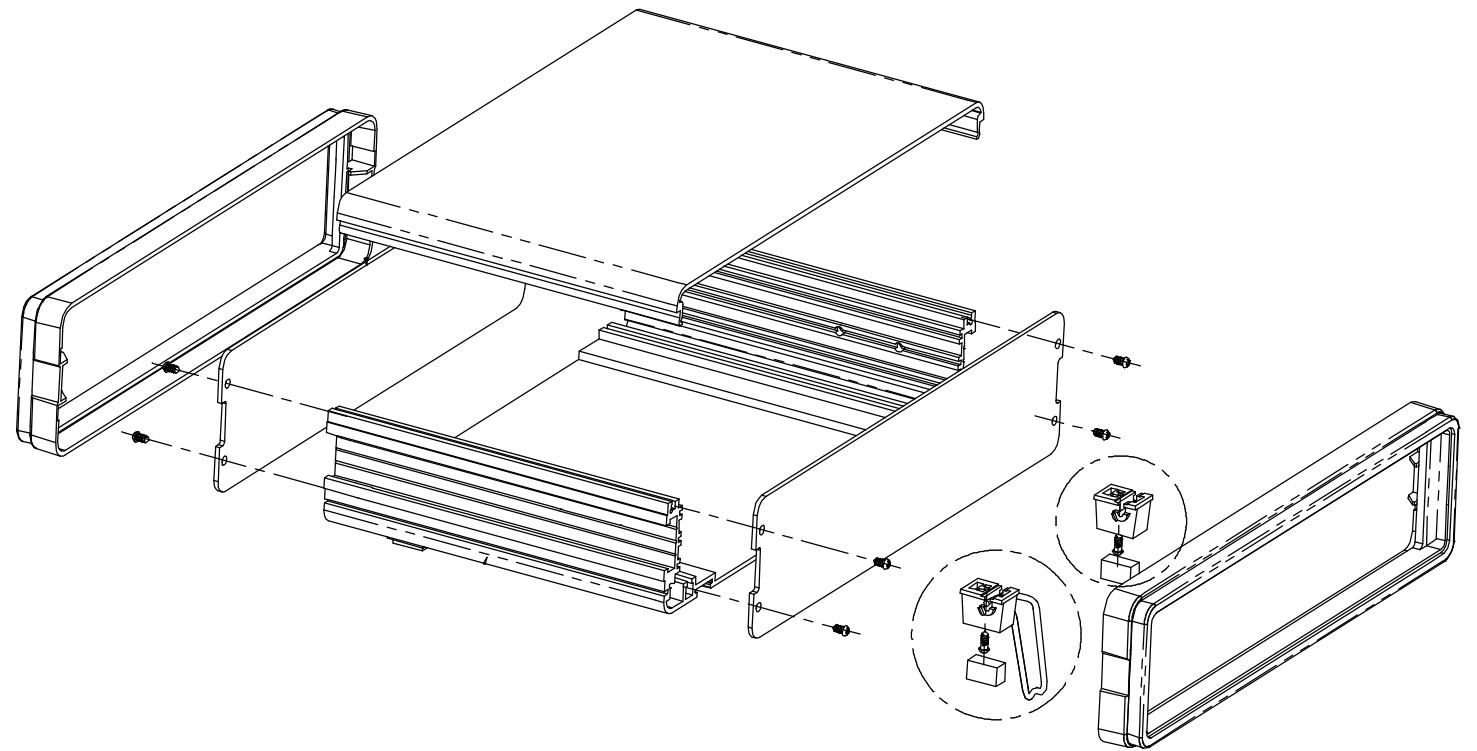

PART NAME

ALUMINUM INSTRUMENT CASE

PART No.

IA-6161

REVISION DATE

-

MATERIAL AND FINISH:
 BODY: EARTH TONE POWDER COATED ALUMINUM EXTRUSION
 BEZELS: LIGHT BROWN PLASTIC
 PANELS: NATURAL ALUMINUM
 HANDLE: LIGHT GRAY PLASTIC/ANODIZED ALUMINUM EXTRUSION