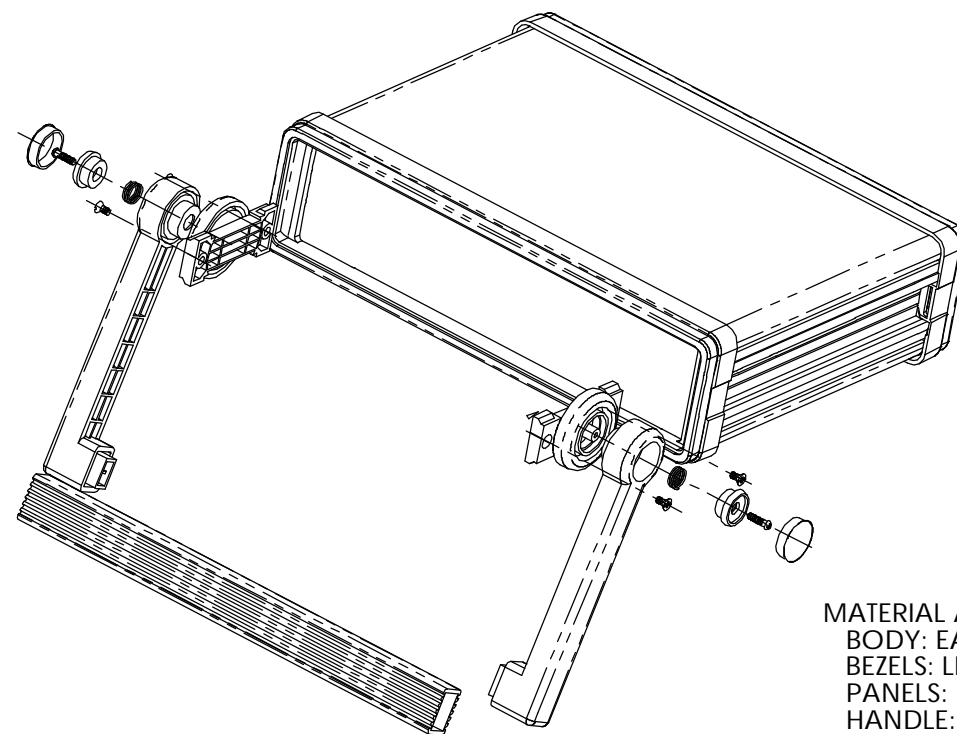

PART NAME

ALUMINUM INSTRUMENT CASE

PART No.

IA-6161

REVISION DATE

-

MATERIAL AND FINISH:
 BODY: EARTH TONE POWDER COATED ALUMINUM EXTRUSION
 BEZELS: LIGHT BROWN PLASTIC
 PANELS: NATURAL ALUMINUM
 HANDLE: LIGHT GRAY PLASTIC/ANODIZED ALUMINUM EXTRUSION