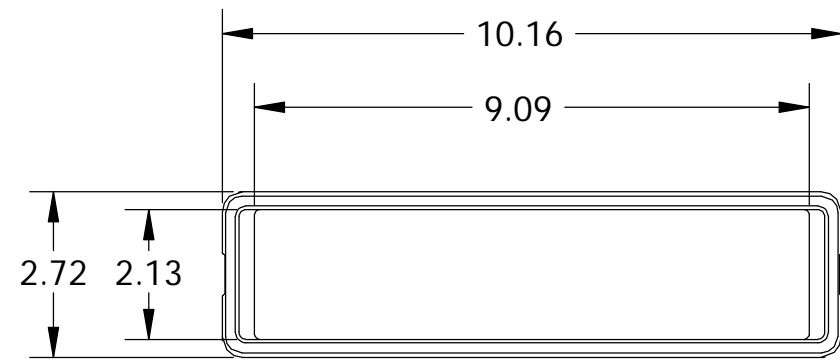

PART NAME

ALUMINUM INSTRUMENT CASE

PART No.

IA-6161

REVISION DATE

-

MATERIAL AND FINISH:
 BODY: EARTH TONE POWDER COATED ALUMINUM EXTRUSION
 BEZELS: LIGHT BROWN PLASTIC
 PANELS: NATURAL ALUMINUM
 HANDLE: LIGHT GRAY PLASTIC/ANODIZED ALUMINUM EXTRUSION