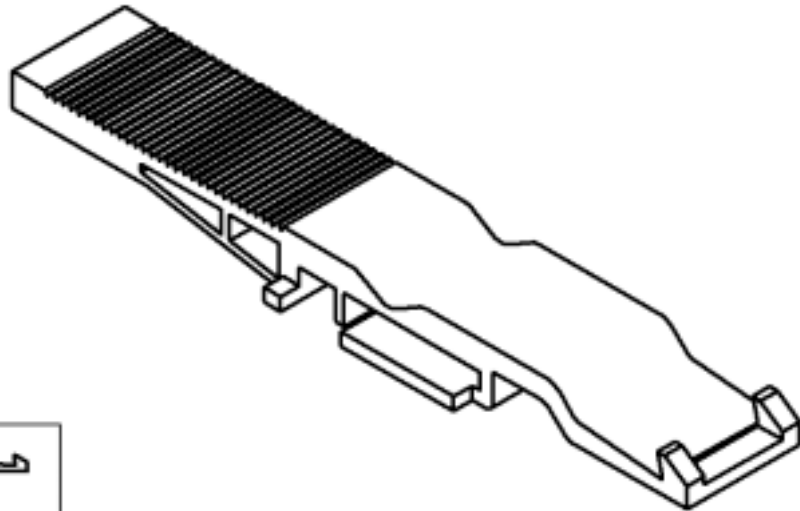

LATCH FOR STR. FEM. HOUSING FOR CAB. ASS

R280.420.030

Series : ACC-COAX

Matière : PA6.6 – noir-SP6.6(RAL 9005)

0.000-
All dimensions are in mm.

COMPONENTS	MATERIALS	PLATINGS (µm)
BODY	-	-
CENTER CONTACT	-	-
OUTER CONTACT	-	-
INSULATOR	-	-
GASKET	-	-
OTHERS PARTS	-	-