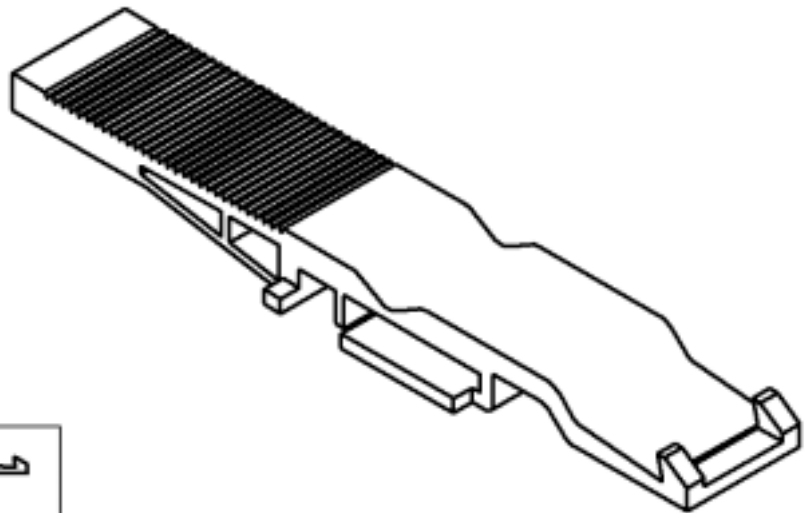

LATCH FOR STR. FEM. HOUSING FOR CAB. ASS

R280.420.030

Series : ACC-COAX

Matière : PA6.6 – noir-SP6.6(RAL 9005)

0.000-
All dimensions are in mm.

COMPONENTS	MATERIALS	PLATINGS (µm)
BODY	-	-
CENTER CONTACT	-	-
OUTER CONTACT	-	-
INSULATOR	-	-
GASKET	-	-
OTHERS PARTS	-	-