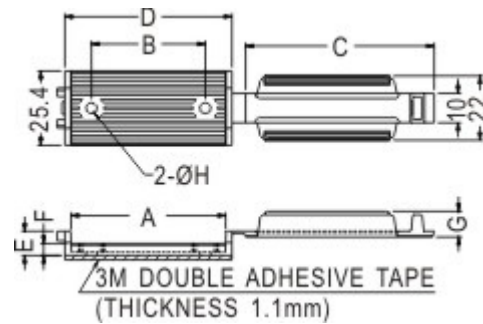

524238000

Packing: 50 pcs

524238000

Material: PA6.6 / UL94V2

FLAT CABLE CLAMP

Colour: Gray

A = 78.93

D = 82.3