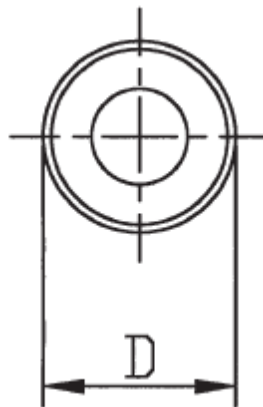

963120042

963120042

ROUND BRASS SPACER

Material: CuZn39Pb3

Surface: nickel-plate

L = 12.0mm

D = 6.0mm

d = 3.2mm (for M3)