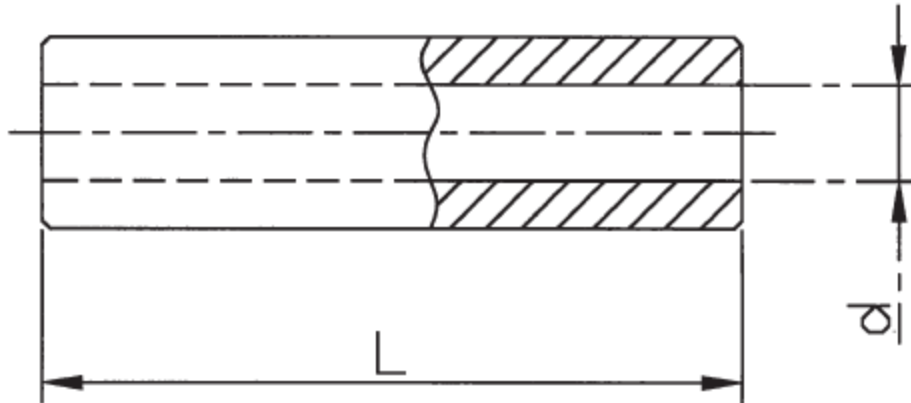

963120042

963120042

ROUND BRASS SPACER

Material: CuZn39Pb3

Surface: nickel-plate

L = 12.0mm

D = 6.0mm

d = 3.2mm (for M3)