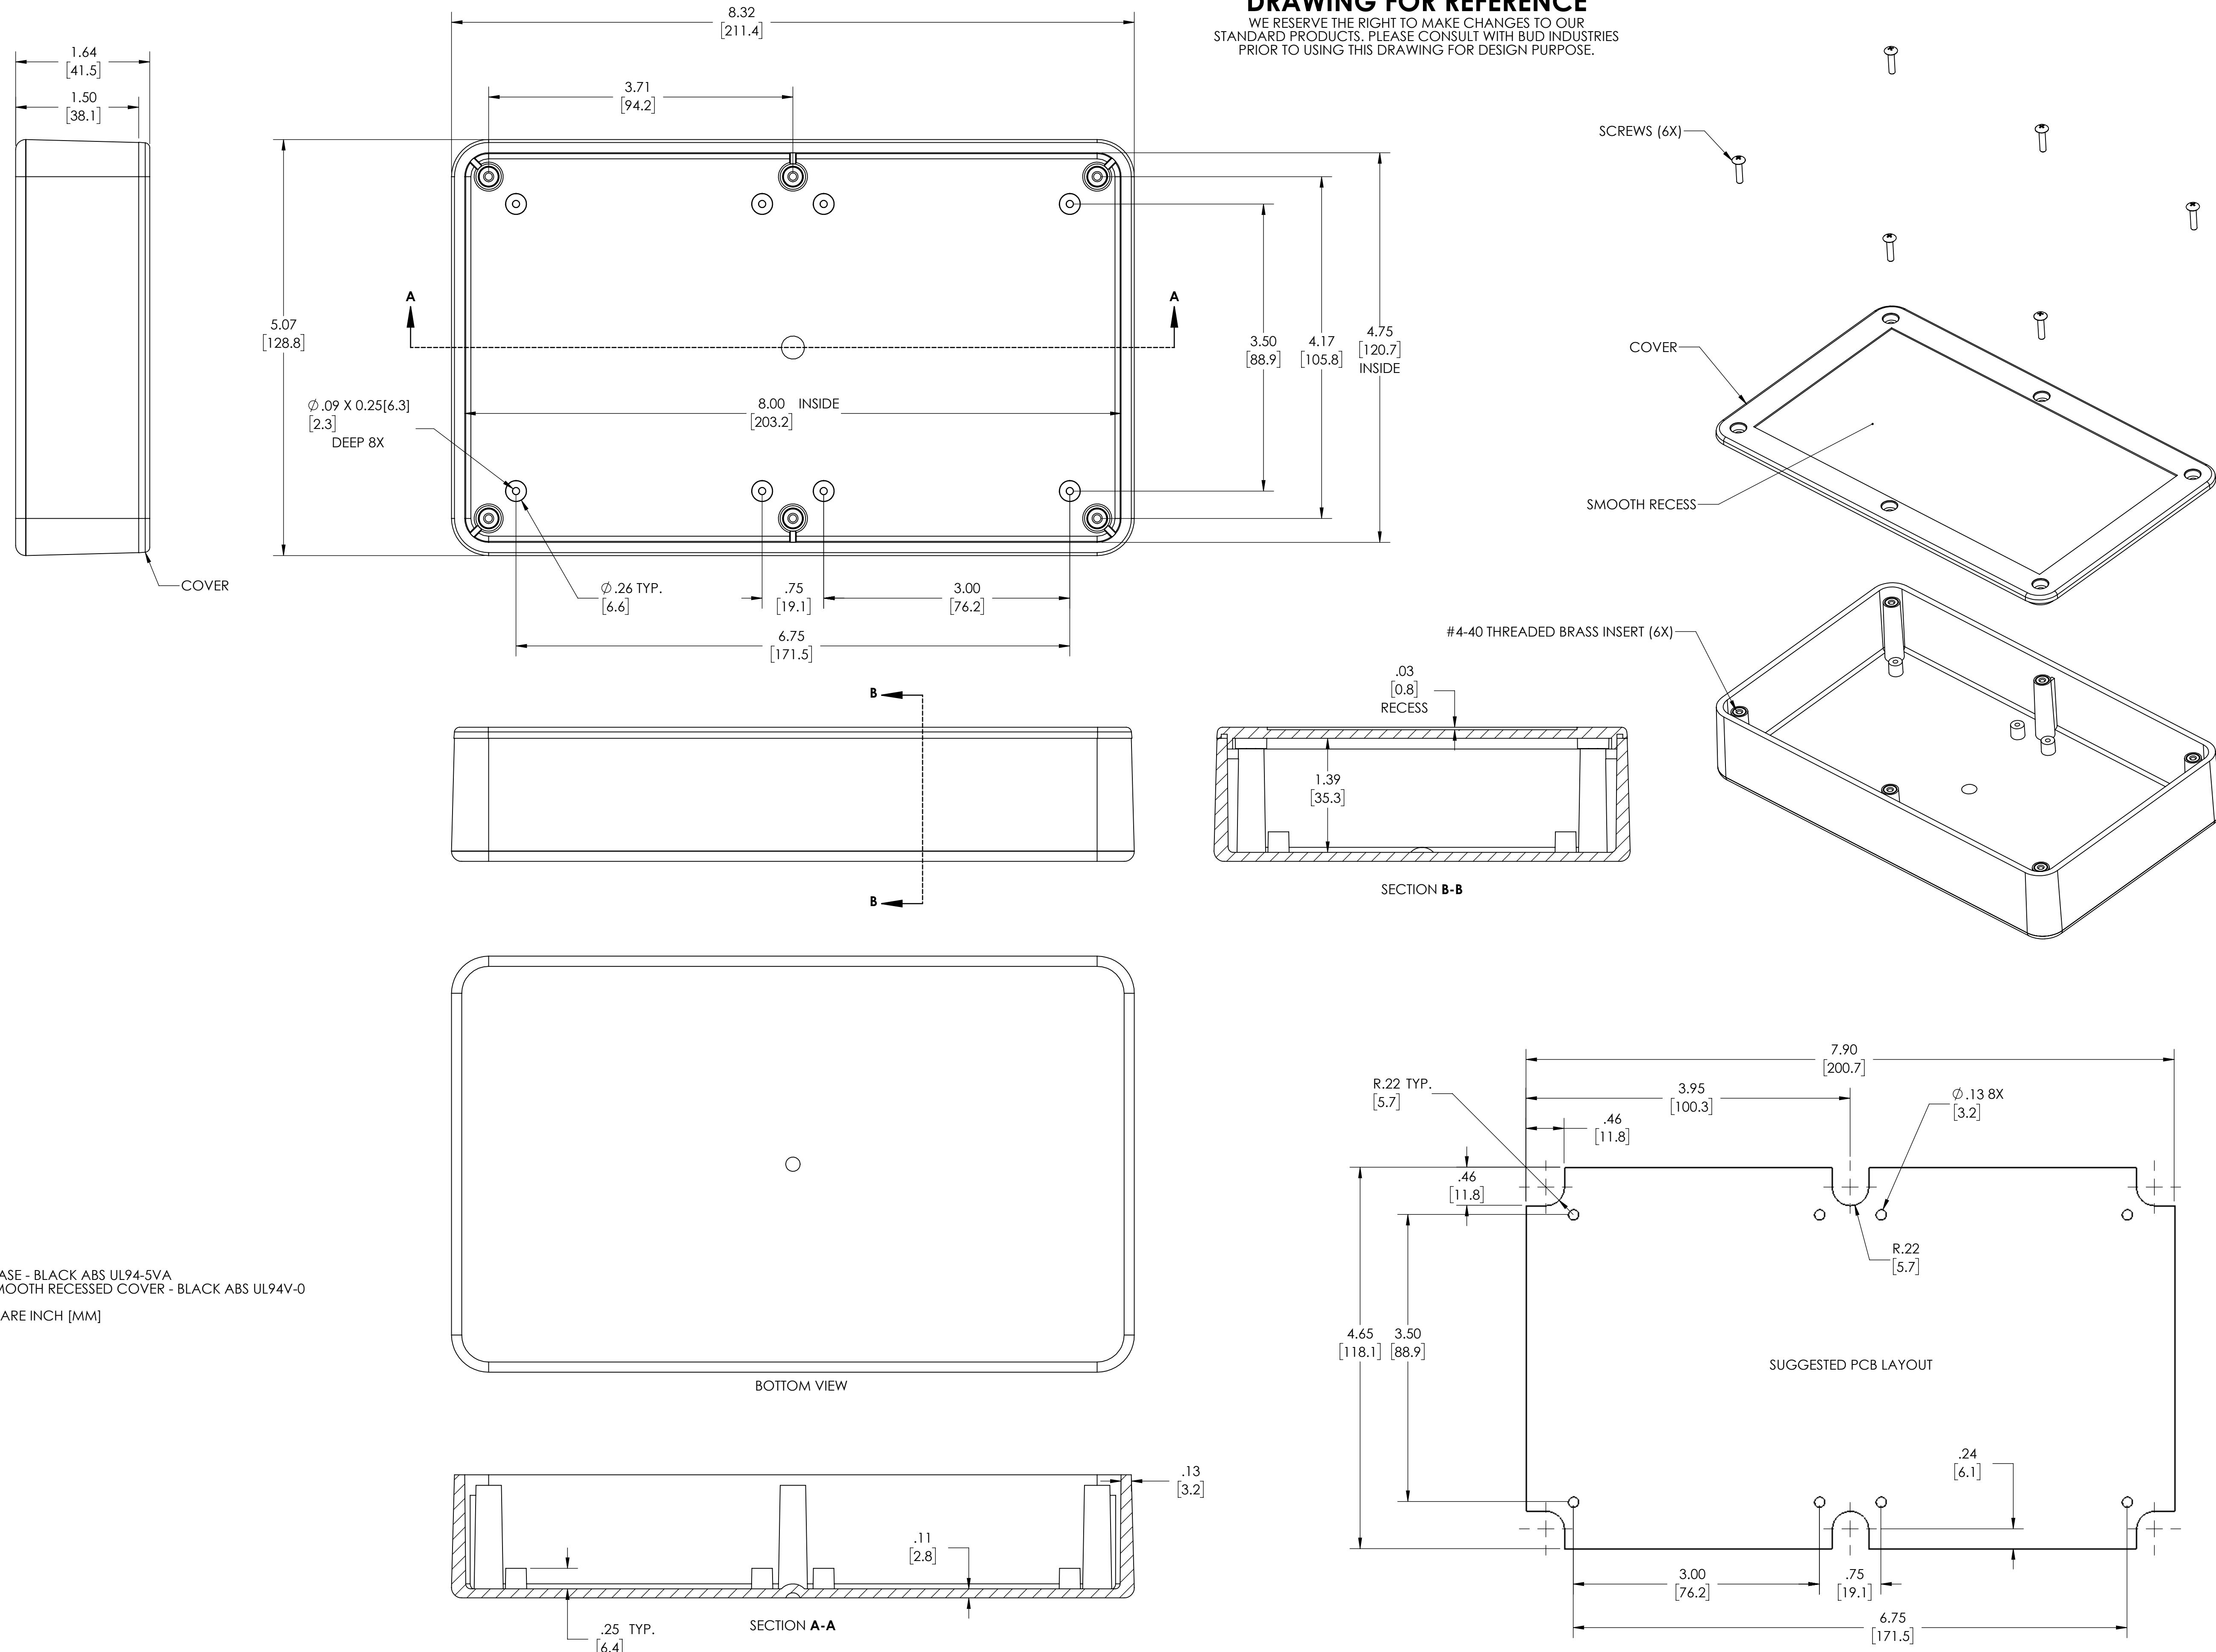

**DRAWING FOR REFERENCE**  
 WE RESERVE THE RIGHT TO MAKE CHANGES TO OUR  
 STANDARD PRODUCTS. PLEASE CONSULT WITH BUD INDUSTRIES  
 PRIOR TO USING THIS DRAWING FOR DESIGN PURPOSE.

NOTES:  
 1- MATERIAL: BASE - BLACK ABS UL94-5VA  
 SMOOTH RECESSED COVER - BLACK ABS UL94V-0  
 2- DIMENSIONS ARE INCH [MM]