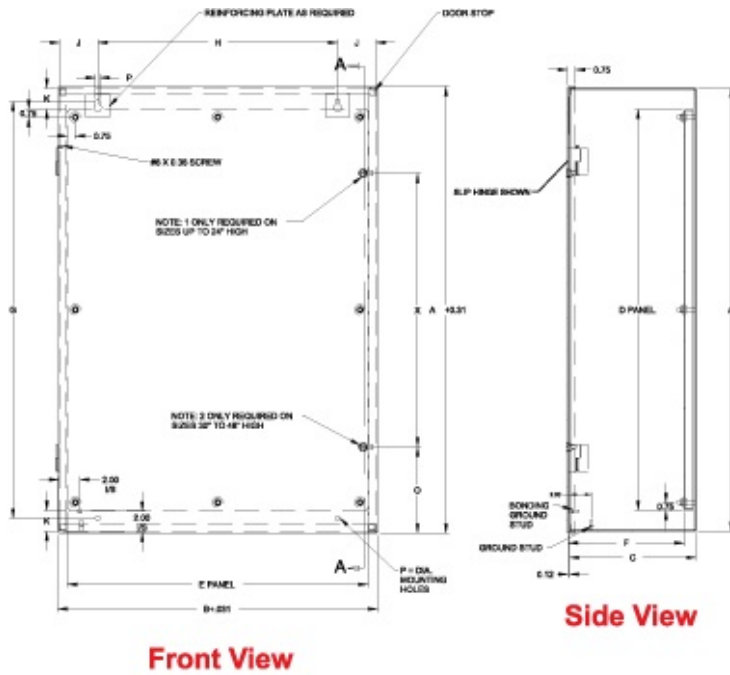

When A=	X=
30	18.00
36	22.00
42	26.00
48	30.00