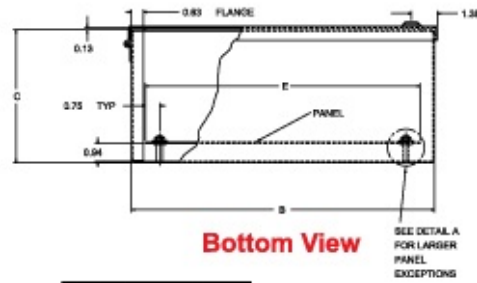

When A=	X=
30	18.00
36	22.00
42	26.00
48	30.00