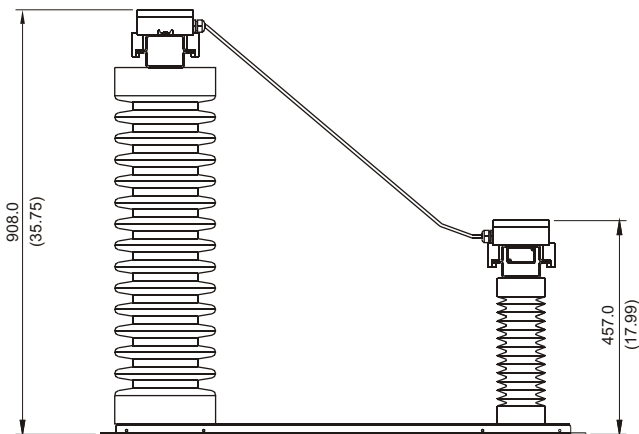

TOP

RATINGS:
 MAXIMUM VOLTAGE . 44,000 Vac
 MAXIMUM CURRENT . 220 mA
 RESISTANCE 200 kΩ
 THERMAL 1 MINUTE ON
 120 MINUTES OFF

FRONT

RIGHT SIDE

NOTES:

1. DIMENSIONS IN MILLIMETRES (INCHES).
2. TERMINAL-BLOCK SCREWS: 6-32 x 0.25.
3. MOUNTING SCREWS: M6 OR 0.25-20.
4. USE LIQUID-TIGHT GLAND FOR TERMINAL-BLOCK-ENCLOSURE CABLE ENTRY.