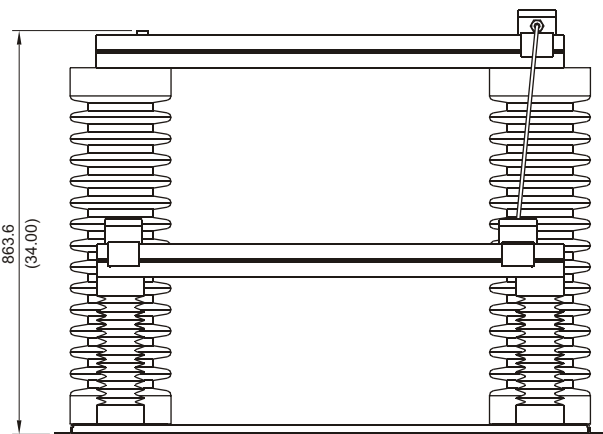

TOP

RATINGS:
 MAXIMUM VOLTAGE . 44,000 Vac
 MAXIMUM CURRENT . 220 mA
 RESISTANCE 200 kΩ
 THERMAL 1 MINUTE ON
 120 MINUTES OFF

FRONT

RIGHT SIDE

NOTES:

1. DIMENSIONS IN MILLIMETRES (INCHES).
2. TERMINAL-BLOCK SCREWS: 6-32 x 0.25.
3. MOUNTING SCREWS: M6 OR 0.25-20.
4. USE LIQUID-TIGHT GLAND FOR TERMINAL-BLOCK-ENCLOSURE CABLE ENTRY.