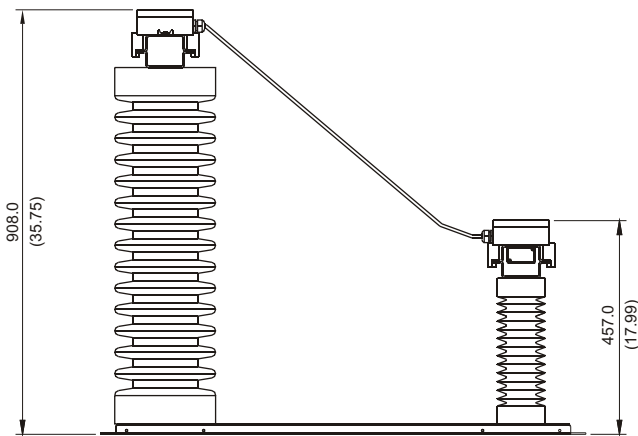

TOP

RATINGS:
 MAXIMUM VOLTAGE . 44,000 Vac
 MAXIMUM CURRENT . 220 mA
 RESISTANCE 200 kΩ
 THERMAL 1 MINUTE ON
 120 MINUTES OFF

FRONT

RIGHT SIDE

NOTES:

1. DIMENSIONS IN MILLIMETRES (INCHES).
2. TERMINAL-BLOCK SCREWS: 6-32 x 0.25.
3. MOUNTING SCREWS: M6 OR 0.25-20.
4. USE LIQUID-TIGHT GLAND FOR TERMINAL-BLOCK-ENCLOSURE CABLE ENTRY.