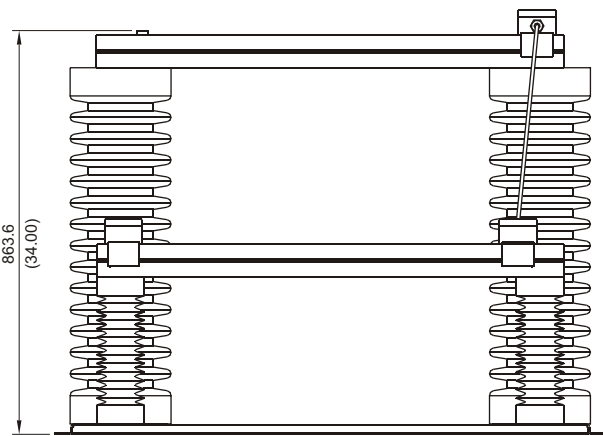

TOP

RATINGS:
 MAXIMUM VOLTAGE . 44,000 Vac
 MAXIMUM CURRENT . 220 mA
 RESISTANCE 200 kΩ
 THERMAL 1 MINUTE ON
 120 MINUTES OFF

FRONT

RIGHT SIDE

NOTES:

1. DIMENSIONS IN MILLIMETRES (INCHES).
2. TERMINAL-BLOCK SCREWS: 6-32 x 0.25.
3. MOUNTING SCREWS: M6 OR 0.25-20.
4. USE LIQUID-TIGHT GLAND FOR TERMINAL-BLOCK-ENCLOSURE CABLE ENTRY.