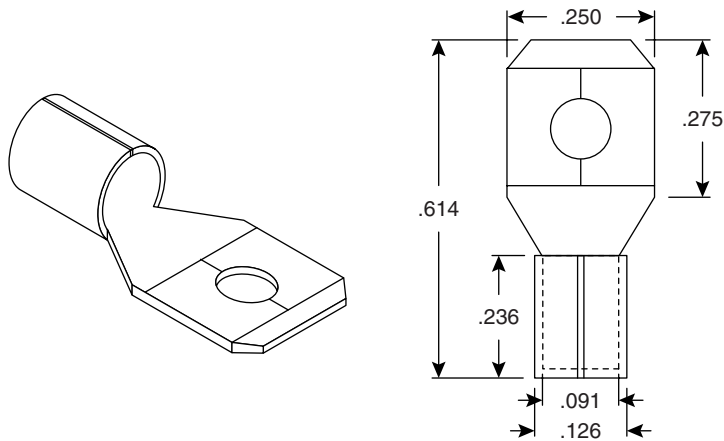

# Butted Seam Disconnect

159-1650

Butted Seam Disconnect

Dimensions: In.

SPECIFICATIONS	
Type:	non-insulated male disconnect
Material:	brass
Wire range:	14-16AWG (2.0mm <sup>2</sup> )
Tab thickness:	.032"