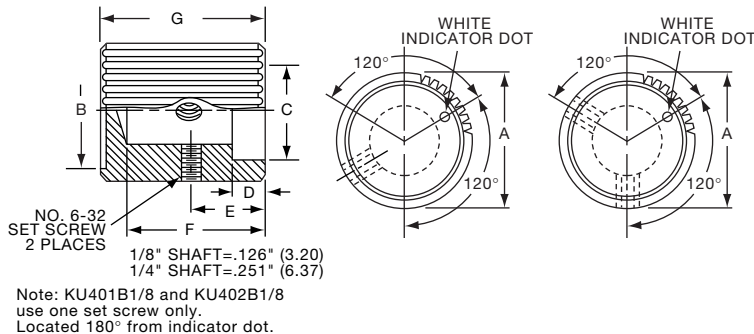

KU SERIES

Tyco		Serrated Diamond Trim Cut with Dot Indicator							
Electronics	Alcoswitch	Color	A	B	C	D	E	F	G
2-1437623-1	KU401B1/8	Black	.374(9.50)	.283(7.19)	.276(7.01)	.098(2.49)	.177(4.50)	.236(5.99)	.299(7.60)
2-1437623-2	KU402B1/8	Black	.374(9.50)	.283(7.19)	.276(7.01)	.098(2.49)	.197(5.00)	.354(8.99)	.449(11.40)
2-1437623-3	KU500B1/8	Black	.500(12.7)	.409(10.4)	.374(9.50)	.118(3.00)	.276(7.01)	.512(13.0)	.598(15.2)
	KU500B1/4	Black	.500(12.7)	.409(10.4)	.374(9.50)	.118(3.00)	.276(7.01)	.512(13.0)	.598(15.2)
2-1437623-4	KU700B1/4	Black	.740(18.8)	.650(16.5)	.591(15.0)	.118(3.00)	.276(7.01)	.512(13.0)	.598(15.2)

KUS SERIES