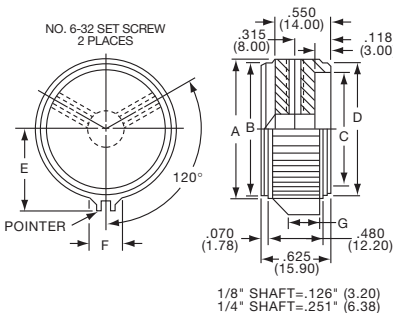

Tyco		Straight Knurl with Pointer and Indicator Line								
Electronics	Alcoswitch	Color	Body-Top	A	B	C	D	E	F	G
9-1437622-1	KPN500A1/8	Natural	.500(12.7)	.445(11.3)	.372(9.45)	.445(11.3)	.368(9.35)	.195(4.95)	.354(8.99)	
9-1437622-0	KPN500A1/4	Natural	.500(12.7)	.445(11.3)	.372(9.45)	.445(11.3)	.368(9.35)	.195(4.95)	.354(8.99)	
9-1437622-3	KPN500B1/8	Black	.500(12.7)	.445(11.3)	.372(9.45)	.445(11.3)	.368(9.35)	.195(4.95)	.354(8.99)	
9-1437622-2	KPN500B1/4	Black	.500(12.7)	.445(11.3)	.372(9.45)	.445(11.3)	.368(9.35)	.195(4.95)	.354(8.99)	
9-1437622-5	KPN700A1/4	Natural	.750(19.1)	.695(17.65)	.590(15.0)	.695(17.7)	.515(13.1)	.234(5.94)	.394(10.0)	
9-1437622-6	KPN700B1/4	Black	.750(19.1)	.695(17.65)	.590(15.0)	.695(17.7)	.515(13.1)	.234(5.94)	.394(10.0)	
9-1437622-7	KPN900A1/4	Natural	.937(23.8)	.882(22.40)	.692(17.6)	.882(22.4)	.630(16.0)	.276(7.01)	.350(8.90)	
9-1437622-9	KPN900B1/4	Black	.937(23.8)	.882(22.40)	.692(17.6)	.882(22.4)	.630(16.0)	.276(7.01)	.350(8.90)	

KS SERIES