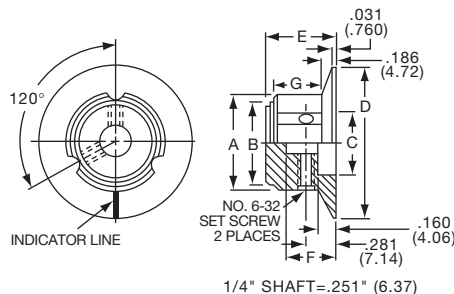

Tyco		3 Flute Design with Aluminum Skirt and Indicator Line							
Electronics	Alcoswitch	Color	A	B	C	D	E	F	G
1437623-3	KS500A1/8	Natural	.500(12.7)	.430(10.9)	.360(9.14)	.750(19.1)	.620(15.8)	.510(13.0)	.430(10.9)
1437623-2	KS500A1/4	Natural	.500(12.7)	.430(10.9)	.360(9.14)	.750(19.1)	.620(15.8)	.510(13.0)	.430(10.9)
1437623-5	KS500B1/8	Black	.500(12.7)	.430(10.9)	.360(9.14)	.750(19.1)	.620(15.8)	.510(13.0)	.430(10.9)
1437623-4	KS500B1/4	Black	.500(12.7)	.430(10.9)	.360(9.14)	.750(19.1)	.620(15.8)	.510(13.0)	.430(10.9)
1437623-6	KS700A1/4	Natural	.750(19.0)	.650(16.5)	.590(14.9)	1.12(28.4)	.620(15.8)	.510(13.0)	.430(10.9)
1437623-7	KS700B1/4	Black	.750(19.0)	.650(16.5)	.590(14.9)	1.12(28.4)	.620(15.8)	.510(13.0)	.430(10.9)
1437623-8	KS900A1/4	Natural	.940(23.9)	.820(20.8)	.710(18.0)	1.40(35.6)	.620(15.8)	.510(13.0)	.430(10.9)
1437623-9	KS900B1/4	Black	.940(23.9)	.820(20.8)	.710(18.0)	1.40(35.6)	.620(15.8)	.510(13.0)	.430(10.9)

K Series

K10