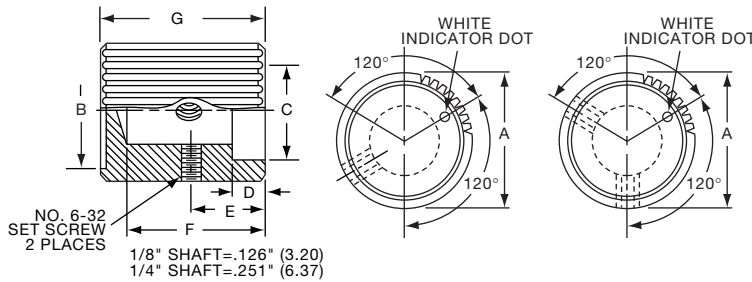

KS900B1/4

K Series

K10

Knobs, Machined Aluminum

KT SERIES

KT500A1/4

KT700A1/4

Tyco		Square Serration with Indicator Line							
Electronics	Alcoswitch	Color	A	B	C	D	E	F	G
1-1437623-2	KT500A1/4	Natural	.500(12.7)	.430(10.9)	.375(9.53)	.430(10.9)	.280(7.11)	.510(13.0)	.630(16.0)
1-1437623-4	KT500B1/8	Black	.500(12.7)	.430(10.9)	.375(9.53)	.430(10.9)	.280(7.11)	.510(13.0)	.630(16.0)
1-1437623-3	KT500B1/4	Black	.500(12.7)	.430(10.9)	.375(9.53)	.430(10.9)	.280(7.11)	.510(13.0)	.630(16.0)
1-1437623-6	KT700A1/4	Natural	.740(18.8)	.650(16.5)	.590(15.0)	.650(16.5)	.280(7.11)	.510(13.0)	.630(16.0)
1-1437623-7	KT700B1/4	Black	.740(18.8)	.650(16.5)	.590(15.0)	.650(16.5)	.280(7.11)	.510(13.0)	.630(16.0)
1-1437623-8	KT900A1/4	Natural	.940(23.9)	.816(20.7)	.710(18.0)	.816(20.7)	.280(7.11)	.510(13.0)	.630(16.0)
1-1437623-9	KT900B1/4	Black	.940(23.9)	.816(20.7)	.710(18.0)	.816(20.7)	.280(7.11)	.510(13.0)	.630(16.0)

KU SERIES

Note: KU401B1/8 and KU402B1/8 use one set screw only. Located 180° from indicator dot.

KU402B1/8

Tyco		Serrated Diamond Trim Cut with Dot Indicator							
Electronics	Alcoswitch	Color	A	B	C	D	E	F	G
2-1437623-1	KU401B1/8	Black	.374(9.50)	.283(7.19)	.276(7.01)	.098(2.49)	.177(4.50)	.236(5.99)	.299(7.60)
2-1437623-2	KU402B1/8	Black	.374(9.50)	.283(7.19)	.276(7.01)	.098(2.49)	.197(5.00)	.354(8.99)	.449(11.40)
2-1437623-3	KU500B1/8	Black	.500(12.7)	.409(10.4)	.374(9.50)	.118(3.00)	.276(7.01)	.512(13.0)	.598(15.2)
	KU500B1/4	Black	.500(12.7)	.409(10.4)	.374(9.50)	.118(3.00)	.276(7.01)	.512(13.0)	.598(15.2)
2-1437623-4	KU700B1/4	Black	.740(18.8)	.650(16.5)	.591(15.0)	.118(3.00)	.276(7.01)	.512(13.0)	.598(15.2)