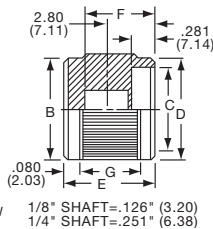

KN SERIES

KN501A1/4

NO. 6-32 SET SCREW 2 PLACES
1/8" SHAFT=.126" (3.20)
1/4" SHAFT=.251" (6.38)

ARROW INDICATOR

Tyco Straight Knurl with Arrowhead Indicator								
Electronics	Alcoswitch	Color	A	B	C	D	E	G
5-1437622-1	KN501A1/8	Natural	.500(12.7)	.445(11.3)	.374(9.50)	.445(11.3)	.625(15.9)	.512(13.0)
5-1437622-0	KN501A1/4	Natural	.500(12.7)	.445(11.3)	.374(9.50)	.445(11.3)	.625(15.9)	.512(13.0)
5-1437622-3	KN501B1/8	Black	.500(12.7)	.445(11.3)	.374(9.50)	.445(11.3)	.625(15.9)	.512(13.0)
5-1437622-2	KN501B1/4	Black	.500(12.7)	.445(11.3)	.374(9.50)	.445(11.3)	.625(15.9)	.512(13.0)
6-1437622-2	KN701A1/4	Natural	.750(19.1)	.695(17.7)	.590(15.0)	.695(17.7)	.625(15.9)	.512(13.0)
6-1437622-3	KN701B1/4	Black	.750(19.1)	.695(17.7)	.590(15.0)	.695(17.7)	.625(15.9)	.512(13.0)
Two Toned			Body-Top					
5-1437622-5	KN501BA1/8	Blk. - Ntl.	.500(12.7)	.445(11.3)	.374(9.50)	.445(11.3)	.625(15.9)	.512(13.0)
5-1437622-4	KN501BA1/4	Blk. - Ntl.	.500(12.7)	.445(11.3)	.374(9.50)	.445(11.3)	.625(15.9)	.512(13.0)
6-1437622-5	KN701BA1/8	Blk. - Ntl.	.750(19.1)	.695(17.7)	.590(15.0)	.695(17.7)	.625(15.9)	.512(13.0)
6-1437622-4	KN701BA1/4	Blk. - Ntl.	.750(19.1)	.695(17.7)	.590(15.0)	.695(17.7)	.625(15.9)	.512(13.0)