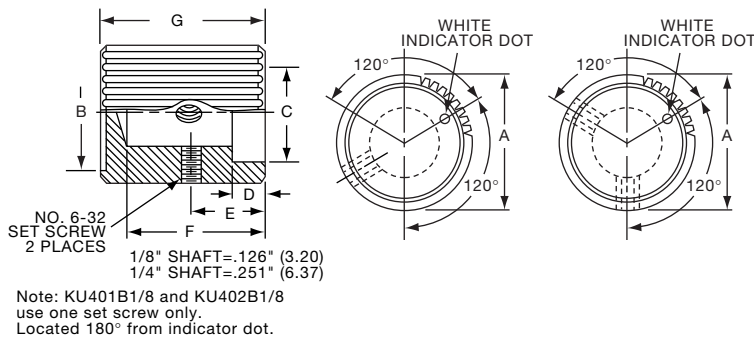

KT SERIES

Tyco		Square Serration with Indicator Line							
Electronics	Alcoswitch	Color	A	B	C	D	E	F	G
1-1437623-2	KT500A1/4	Natural	.500(12.7)	.430(10.9)	.375(9.53)	.430(10.9)	.280(7.11)	.510(13.0)	.630(16.0)
1-1437623-4	KT500B1/8	Black	.500(12.7)	.430(10.9)	.375(9.53)	.430(10.9)	.280(7.11)	.510(13.0)	.630(16.0)
1-1437623-3	KT500B1/4	Black	.500(12.7)	.430(10.9)	.375(9.53)	.430(10.9)	.280(7.11)	.510(13.0)	.630(16.0)
1-1437623-6	KT700A1/4	Natural	.740(18.8)	.650(16.5)	.590(15.0)	.650(16.5)	.280(7.11)	.510(13.0)	.630(16.0)
1-1437623-7	KT700B1/4	Black	.740(18.8)	.650(16.5)	.590(15.0)	.650(16.5)	.280(7.11)	.510(13.0)	.630(16.0)
1-1437623-8	KT900A1/4	Natural	.940(23.9)	.816(20.7)	.710(18.0)	.816(20.7)	.280(7.11)	.510(13.0)	.630(16.0)
1-1437623-9	KT900B1/4	Black	.940(23.9)	.816(20.7)	.710(18.0)	.816(20.7)	.280(7.11)	.510(13.0)	.630(16.0)