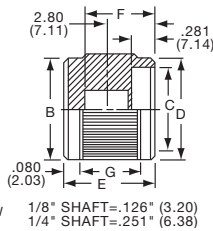

KN SERIES

Tyco Straight Knurl with Arrowhead Indicator								
Electronics	Alcoswitch	Color	A	B	C	D	E	G
5-1437622-1	KN501A1/8	Natural	.500(12.7)	.445(11.3)	.374(9.50)	.445(11.3)	.625(15.9)	.512(13.0)
5-1437622-0	KN501A1/4	Natural	.500(12.7)	.445(11.3)	.374(9.50)	.445(11.3)	.625(15.9)	.512(13.0)
5-1437622-3	KN501B1/8	Black	.500(12.7)	.445(11.3)	.374(9.50)	.445(11.3)	.625(15.9)	.512(13.0)
5-1437622-2	KN501B1/4	Black	.500(12.7)	.445(11.3)	.374(9.50)	.445(11.3)	.625(15.9)	.512(13.0)
6-1437622-2	KN701A1/4	Natural	.750(19.1)	.695(17.7)	.590(15.0)	.695(17.7)	.625(15.9)	.512(13.0)
6-1437622-3	KN701B1/4	Black	.750(19.1)	.695(17.7)	.590(15.0)	.695(17.7)	.625(15.9)	.512(13.0)
Two Toned			Body-Top					
5-1437622-5	KN501BA1/8	Blk. - Ntl.	.500(12.7)	.445(11.3)	.374(9.50)	.445(11.3)	.625(15.9)	.512(13.0)
5-1437622-4	KN501BA1/4	Blk. - Ntl.	.500(12.7)	.445(11.3)	.374(9.50)	.445(11.3)	.625(15.9)	.512(13.0)
6-1437622-5	KN701BA1/8	Blk. - Ntl.	.750(19.1)	.695(17.7)	.590(15.0)	.695(17.7)	.625(15.9)	.512(13.0)
6-1437622-4	KN701BA1/4	Blk. - Ntl.	.750(19.1)	.695(17.7)	.590(15.0)	.695(17.7)	.625(15.9)	.512(13.0)

KN SERIES