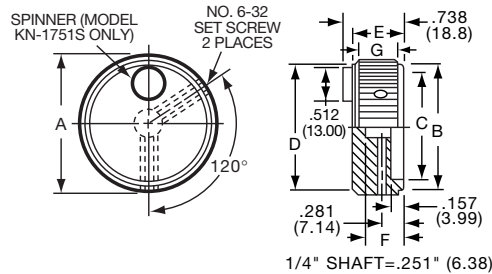

KN SERIES

1/4" SHAFT=.251" (6.38)

Tyco Straight Knurl with & without "Fingertip" Spinner								
Electronics	Alcoswitch	Color	A	B	C	D	E	G
Less Indicator								
3-1437622-2	KN1751A1/4	Natural	1.75(44.5)	1.55(39.4)	1.38(35.1)	1.65(41.9)	.620(15.0)	.508(12.9)
3-1437622-6	KN1751B1/4	Black	1.75(44.5)	1.55(39.4)	1.38(35.1)	1.65(41.9)	.620(15.8)	.508(12.9)
Two Toned								
3-1437622-3	KN1751AB1/4	Ntl. - Blk.	1.75(44.5)	1.55(39.4)	1.38(35.1)	1.65(41.9)	.620(15.8)	.508(12.9)
3-1437622-7	KN1751BA1/4	Blk. - Natural	1.75(44.5)	1.55(39.4)	1.38(35.1)	1.65(41.9)	.620(15.8)	.508(12.9)
With Indicator								
3-1437622-5	KN1750A1/4	Natural	1.75(44.5)	1.55(39.4)	1.38(35.1)	1.65(41.9)	.620(15.8)	.508(12.9)
3-1437622-1	KN1750B1/4	Black	1.75(44.5)	1.55(39.4)	1.38(35.1)	1.65(41.9)	.620(15.8)	.508(12.9)
With Spinner/Less Indicator								
3-1437622-5	KN1751AS1/4	Natural	1.75(44.5)	1.55(39.4)	1.38(35.1)	1.65(41.9)	.620(15.8)	.508(12.9)
3-1437622-8	KN1751BS1/4	Black	1.75(44.5)	1.55(39.4)	1.38(35.1)	1.65(41.9)	.620(15.8)	.508(12.9)