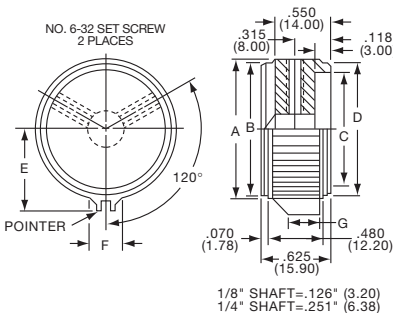

Tyco		Straight Knurl with Pointer and Indicator Line							
Electronics	Alcoswitch	Color	A	B	C	D	E	F	G
9-1437622-1	KPN500A1/8	Natural	.500(12.7)	.445(11.3)	.372(9.45)	.445(11.3)	.368(9.35)	.195(4.95)	.354(8.99)
9-1437622-0	KPN500A1/4	Natural	.500(12.7)	.445(11.3)	.372(9.45)	.445(11.3)	.368(9.35)	.195(4.95)	.354(8.99)
9-1437622-3	KPN500B1/8	Black	.500(12.7)	.445(11.3)	.372(9.45)	.445(11.3)	.368(9.35)	.195(4.95)	.354(8.99)
9-1437622-2	KPN500B1/4	Black	.500(12.7)	.445(11.3)	.372(9.45)	.445(11.3)	.368(9.35)	.195(4.95)	.354(8.99)
9-1437622-5	KPN700A1/4	Natural	.750(19.1)	.695(17.65)	.590(15.0)	.695(17.7)	.515(13.1)	.234(5.94)	.394(10.0)
9-1437622-6	KPN700B1/4	Black	.750(19.1)	.695(17.65)	.590(15.0)	.695(17.7)	.515(13.1)	.234(5.94)	.394(10.0)
9-1437622-7	KPN900A1/4	Natural	.937(23.8)	.882(22.40)	.692(17.6)	.882(22.4)	.630(16.0)	.276(7.01)	.350(8.90)
9-1437622-9	KPN900B1/4	Black	.937(23.8)	.882(22.40)	.692(17.6)	.882(22.4)	.630(16.0)	.276(7.01)	.350(8.90)

KS SERIES