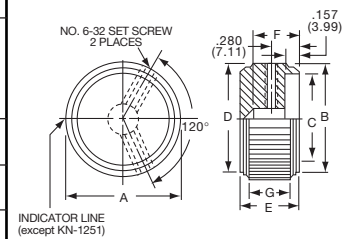

Knobs, Machined Aluminum

KN SERIES

Concentric Set with Straight Knurl with Indicator Lines									
Tyco Electronics	Alcoswitch	Color	A	B	C	D	E	F	G
5-1437622-6	KN5700A1/4	Natural	.750(19.1)	.500(12.7)	.590(15.0)	.700(17.8)	.625(15.9)	1.16(29.5)	.281(7.14)
5-1437622-7	KN5700B1/4	Black	.750(19.1)	.500(12.7)	.590(15.0)	.700(17.8)	.625(15.9)	1.16(29.5)	.281(7.14)

Straight Knurl with & without Indicator Line Diameter Dimensions