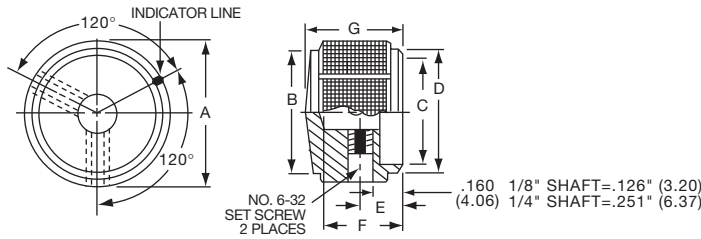

Knobs, Machined Aluminum