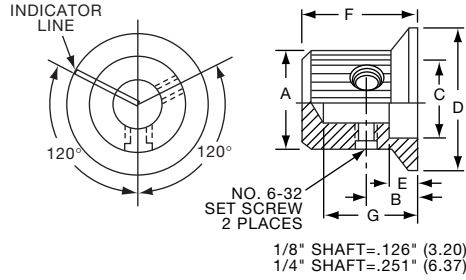

Knobs, Machined Aluminum

KLNS SERIES

Tyco Straight Knurl with Indicator Line on Top, Side and Skirt								
Electronics	Alcoswitch	Color	A	B	C	D	E	G
1-1437622-6	KLNS500A1/8	Natural	.500(12.7)	.280(7.11)	.380(9.65)	.750(19.0)	.160(4.07)	.630(16.0)
1-1437622-5	KLNS500A1/4	Natural	.500(12.7)	.280(7.11)	.380(9.65)	.750(19.0)	.160(4.07)	.630(16.0)
1-1437622-8	KLNS500B1/8	Black	.500(12.7)	.280(7.11)	.380(9.65)	.750(19.0)	.160(4.07)	.630(16.0)
1-1437622-7	KLNS500B1/4	Black	.500(12.7)	.280(7.11)	.380(9.65)	.750(19.0)	.160(4.07)	.630(16.0)
2-1437622-0	KLNS700A1/4	Natural	.750(19.0)	.280(7.11)	.590(14.9)	1.13(28.7)	.160(4.07)	.630(16.0)
2-1437622-1	KLNS700B1/4	Black	.750(19.0)	.280(7.11)	.590(14.9)	1.13(28.7)	.160(4.07)	.630(16.0)
2-1437622-2	KLNS900A1/4	Natural	.940(23.9)	.280(7.11)	.710(18.0)	1.40(35.5)	.160(4.07)	.630(16.0)
2-1437622-3	KLNS900B1/4	Black	.940(23.9)	.280(7.11)	.710(18.0)	1.40(35.5)	.160(4.07)	.630(16.0)

KN SERIES

NO. 6-32 SET SCREW 2 PLACES
1/8" SHAFT=.126" (3.20)
1/4" SHAFT=.251" (6.38)

ARROW INDICATOR

Tyco Straight Knurl with Arrowhead Indicator								
Electronics	Alcoswitch	Color	A	B	C	D	E	G
5-1437622-1	KN501A1/8	Natural	.500(12.7)	.445(11.3)	.374(9.50)	.445(11.3)	.625(15.9)	.512(13.0)
5-1437622-0	KN501A1/4	Natural	.500(12.7)	.445(11.3)	.374(9.50)	.445(11.3)	.625(15.9)	.512(13.0)
5-1437622-3	KN501B1/8	Black	.500(12.7)	.445(11.3)	.374(9.50)	.445(11.3)	.625(15.9)	.512(13.0)
5-1437622-2	KN501B1/4	Black	.500(12.7)	.445(11.3)	.374(9.50)	.445(11.3)	.625(15.9)	.512(13.0)
6-1437622-2	KN701A1/4	Natural	.750(19.1)	.695(17.7)	.590(15.0)	.695(17.7)	.625(15.9)	.512(13.0)
6-1437622-3	KN701B1/4	Black	.750(19.1)	.695(17.7)	.590(15.0)	.695(17.7)	.625(15.9)	.512(13.0)
Two Toned			Body-Top					
5-1437622-5	KN501BA1/8	Blk. - Ntl.	.500(12.7)	.445(11.3)	.374(9.50)	.445(11.3)	.625(15.9)	.512(13.0)
5-1437622-4	KN501BA1/4	Blk. - Ntl.	.500(12.7)	.445(11.3)	.374(9.50)	.445(11.3)	.625(15.9)	.512(13.0)
6-1437622-5	KN701BA1/8	Blk. - Ntl.	.750(19.1)	.695(17.7)	.590(15.0)	.695(17.7)	.625(15.9)	.512(13.0)
6-1437622-4	KN701BA1/4	Blk. - Ntl.	.750(19.1)	.695(17.7)	.590(15.0)	.695(17.7)	.625(15.9)	.512(13.0)