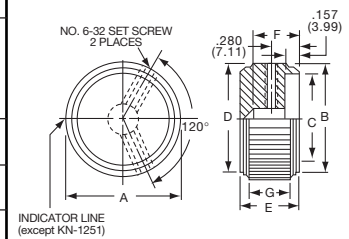

Knobs, Machined Aluminum

KN SERIES

Concentric Set with Straight Knurl with Indicator Lines									
Tyco Electronics	Alcoswitch	Color	A	B	C	D	E	F	G
5-1437622-6	KN5700A1/4	Natural	.750(19.1)	.500(12.7)	.590(15.0)	.700(17.8)	.625(15.9)	1.16(29.5)	.281(7.14)
5-1437622-7	KN5700B1/4	Black	.750(19.1)	.500(12.7)	.590(15.0)	.700(17.8)	.625(15.9)	1.16(29.5)	.281(7.14)

Straight Knurl with & without Indicator Line Diameter Dimensions