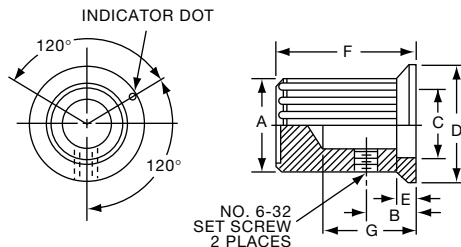

KU SERIES

Tyco		Serrated Diamond Trim Cut with Dot Indicator							
Electronics	Alcoswitch	Color	A	B	C	D	E	F	G
2-1437623-1	KU401B1/8	Black	.374(9.50)	.283(7.19)	.276(7.01)	.098(2.49)	.177(4.50)	.236(5.99)	.299(7.60)
2-1437623-2	KU402B1/8	Black	.374(9.50)	.283(7.19)	.276(7.01)	.098(2.49)	.197(5.00)	.354(8.99)	.449(11.40)
2-1437623-3	KU500B1/8	Black	.500(12.7)	.409(10.4)	.374(9.50)	.118(3.00)	.276(7.01)	.512(13.0)	.598(15.2)
	KU500B1/4	Black	.500(12.7)	.409(10.4)	.374(9.50)	.118(3.00)	.276(7.01)	.512(13.0)	.598(15.2)
2-1437623-4	KU700B1/4	Black	.740(18.8)	.650(16.5)	.591(15.0)	.118(3.00)	.276(7.01)	.512(13.0)	.598(15.2)