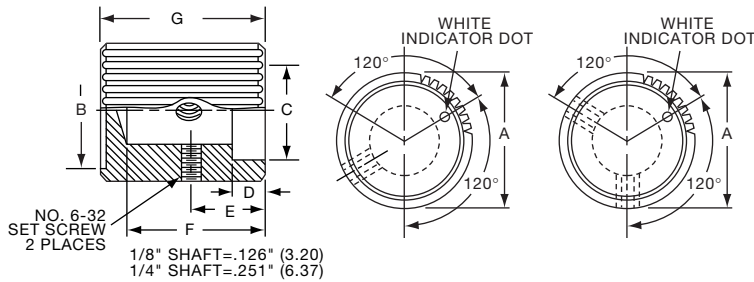

KS900B1/4

K Series

K10

Knobs, Machined Aluminum

KT SERIES

KT500A1/4

KT700A1/4

Tyco		Square Serration with Indicator Line							
Electronics	Alcoswitch	Color	A	B	C	D	E	F	G
1-1437623-2	KT500A1/4	Natural	.500(12.7)	.430(10.9)	.375(9.53)	.430(10.9)	.280(7.11)	.510(13.0)	.630(16.0)
1-1437623-4	KT500B1/8	Black	.500(12.7)	.430(10.9)	.375(9.53)	.430(10.9)	.280(7.11)	.510(13.0)	.630(16.0)
1-1437623-3	KT500B1/4	Black	.500(12.7)	.430(10.9)	.375(9.53)	.430(10.9)	.280(7.11)	.510(13.0)	.630(16.0)
1-1437623-6	KT700A1/4	Natural	.740(18.8)	.650(16.5)	.590(15.0)	.650(16.5)	.280(7.11)	.510(13.0)	.630(16.0)
1-1437623-7	KT700B1/4	Black	.740(18.8)	.650(16.5)	.590(15.0)	.650(16.5)	.280(7.11)	.510(13.0)	.630(16.0)
1-1437623-8	KT900A1/4	Natural	.940(23.9)	.816(20.7)	.710(18.0)	.816(20.7)	.280(7.11)	.510(13.0)	.630(16.0)
1-1437623-9	KT900B1/4	Black	.940(23.9)	.816(20.7)	.710(18.0)	.816(20.7)	.280(7.11)	.510(13.0)	.630(16.0)

KU SERIES

Note: KU401B1/8 and KU402B1/8 use one set screw only. Located 180° from indicator dot.

KU402B1/8

Tyco		Serrated Diamond Trim Cut with Dot Indicator							
Electronics	Alcoswitch	Color	A	B	C	D	E	F	G
2-1437623-1	KU401B1/8	Black	.374(9.50)	.283(7.19)	.276(7.01)	.098(2.49)	.177(4.50)	.236(5.99)	.299(7.60)
2-1437623-2	KU402B1/8	Black	.374(9.50)	.283(7.19)	.276(7.01)	.098(2.49)	.197(5.00)	.354(8.99)	.449(11.40)
2-1437623-3	KU500B1/8	Black	.500(12.7)	.409(10.4)	.374(9.50)	.118(3.00)	.276(7.01)	.512(13.0)	.598(15.2)
	KU500B1/4	Black	.500(12.7)	.409(10.4)	.374(9.50)	.118(3.00)	.276(7.01)	.512(13.0)	.598(15.2)
2-1437623-4	KU700B1/4	Black	.740(18.8)	.650(16.5)	.591(15.0)	.118(3.00)	.276(7.01)	.512(13.0)	.598(15.2)