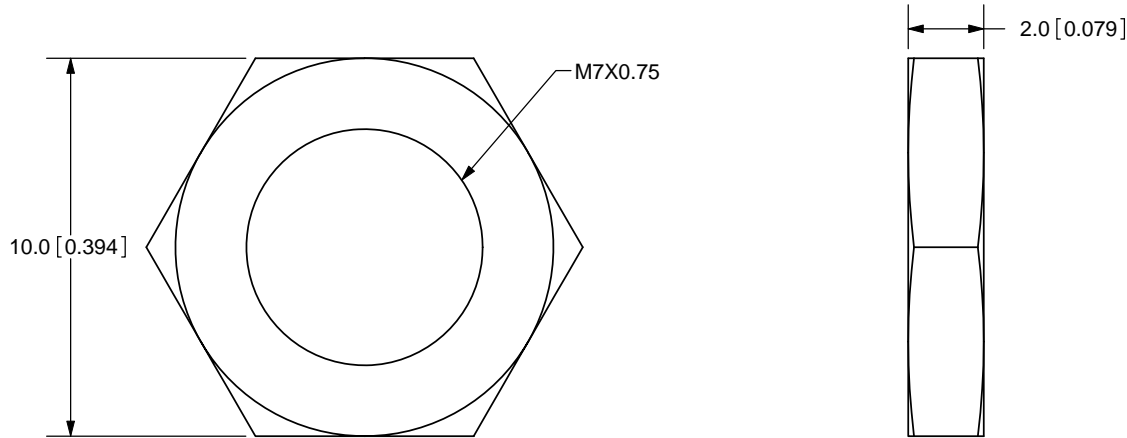

REV.	DESCRIPTION	DATE
A	NEW DRAWING	11/11/2009

TOLERANCE:
±0.1mm UNLESS OTHERWISE
SPECIFIED

CUI INC

20050 SW 112th Ave.
Tualatin, OR 97062
Phone: 503-612-2300
800-275-4899
Fax: 503-612-2383
Website: www.cui.com

TITLE: M7X0.75 NUT		REV: A
PART NO. SJ5-43502PM-nut		UNITS: MM [INCHES]
DRAWN BY: ZRJ	APPROVED BY:	SCALE: 5:1

PC FILE NAME:
SJ5-43502PM-nut

COPYRIGHT 2009
BY CUI INC.

	MATERIAL	PLATING	COLOR
BODY	Steel	Nickel	Silver