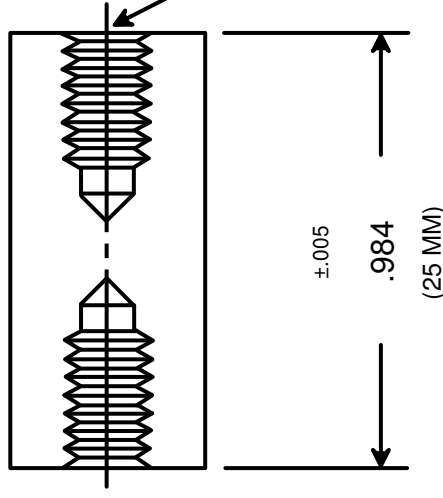

M2.5x0.45 X .185 DEEP TYP.
(4.7 MM)

**ROHS
COMPLIANT**

RAF ELECTRONIC HARDWARE
95 SILVERMINE RD. SEYMOUR, CT. 06483
TEL: { 203 } 888-2133
FAX: { 203 } 888-9860
WEB: <http://www.rafhdwe.com>

a Division of **MW Industries, Inc.**

DRAWING NOT TO SCALE

DRAWN BY: GARY HUPPRICH	DATE 11/02/10	TOLERANCES { EXCEPT AS NOTED }	TITLE HEX FEMALE STANDOFF
	CHECKED BY:		
MATERIAL STAINLESS STEEL	FINISH NONE	DECIMAL ±.005	PART NO. M1272-2545-SS