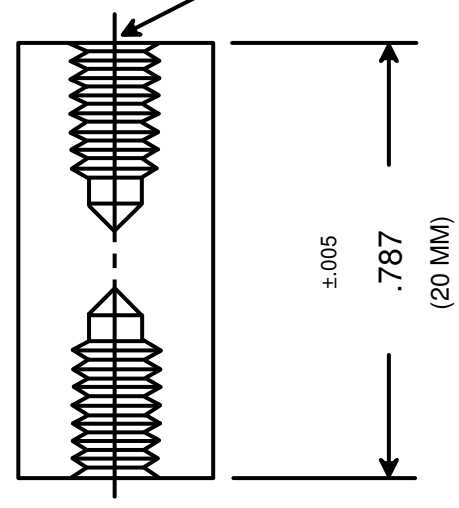

M2.5x0.45 X .185 DEEP TYP.
(4.7 MM)

**ROHS
COMPLIANT**

RAF ELECTRONIC HARDWARE
95 SILVERMINE RD. SEYMOUR, CT. 06483
TEL: { 203 } 888-2133
FAX: { 203 } 888-9860
WEB: <http://www.rafhdwe.com>

DRAWING NOT TO SCALE

DRAWN BY:	GARY HUPPRICH	DATE	11/02/10
CHECKED BY:		DATE	
MATERIAL	STAINLESS STEEL		
FINISH	NONE		

TOLERANCES { EXCEPT AS NOTED }	TITLE
FRACTION ±.005	HEX FEMALE STANDOFF
DECIMAL ±.005	
	PART NO.
	M1267-2545-SS