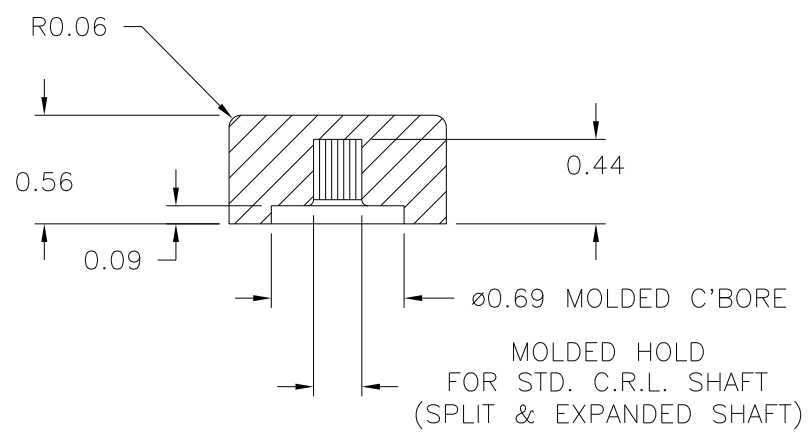

NO SCALE/ FOR REFERENCE

PAD PRINTED INDICATOR LINE (0.020 WIDE) FILLED IN-WHITE.

SECTION A-A

MATERIAL: #2311 PLENCO PHENOLIC (B11)  
COLOR: BLACK

TOLERANCES: UNLESS OTHERWISE SPECIFIED	DO NOT SCALE DRAWING				
DECIMALS: X.XXX ± .005 X.XX ± .015	MM: X.XX ± 0.15MM X.X ± 0.4MM	-	UPDATED/HAD TOOLBOX	ST	5/30/01
FRACTIONS ± 1/64	ANG. ± 1°	CHANGES			