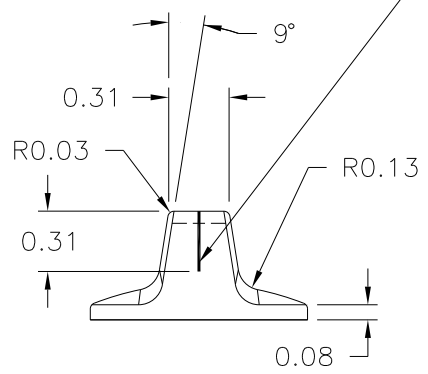

NO SCALE/ FOR REFERENCE

PAD PRINTED INDICATOR LINE (0.020 WIDE) FILLED IN-WHITE.

SECTION A-A

MATERIAL: #2311 PLENCO PHENOLIC (B11)  
COLOR: BLACK

TOLERANCES: UNLESS OTHERWISE SPECIFIED	DO NOT SCALE DRAWING				
DECIMALS: X.XXX ± .005 X.XX ± .015	MM: X.XX ± 0.15MM X.X ± 0.4MM	-	UPDATED/HAD TOOLBOX	ST	5/30/01
FRACTIONS ± 1/64	ANG. ± 1°	CHANGES			