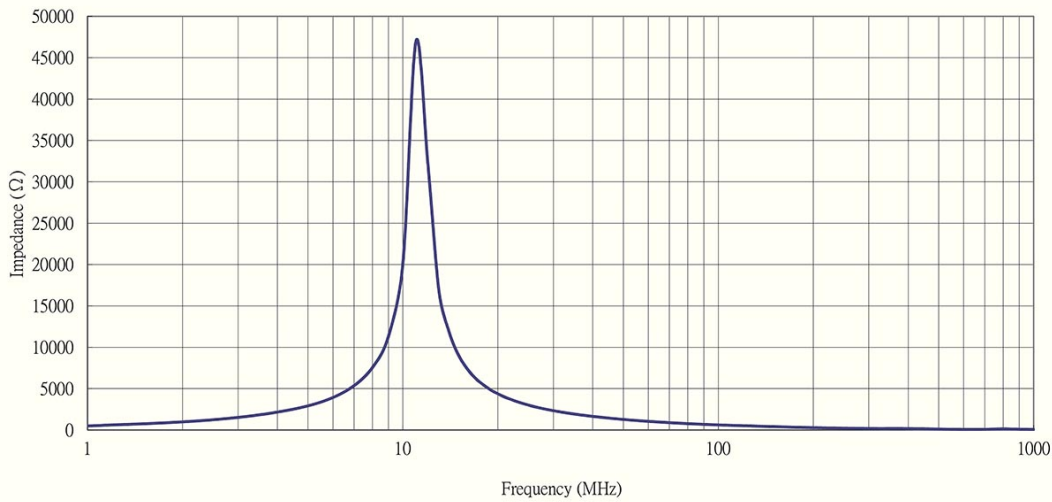

Order Code	TCK-148
Inductance	82 μ H \pm 20% (at 1 kHz / 1 V)
Impedance (DCR)	2800 m Ω max.
Rated Current	0.25 A max.
Operating Temperature	-40°C to +125°C

Impedance Curve

Outline Dimensions

Dimensions [mm]	
A	3.1 \pm 0.5
B	3.5 \pm 0.5
C	2.1 \pm 0.5
D	1.2 typ.
E	3.6
F	1.7
G	0.8