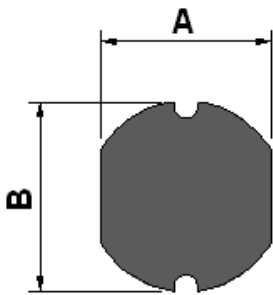

Order Code	TCK-148
Inductance	82 μ H \pm 20% (at 1 kHz / 1 V)
Impedance (DCR)	2800 m Ω max.
Rated Current	0.25 A max.
Operating Temperature	-40°C to +125°C

Impedance Curve

Outline Dimensions

Dimensions [mm]	
A	3.1 \pm 0.5
B	3.5 \pm 0.5
C	2.1 \pm 0.5
D	1.2 typ.
E	3.6
F	1.7
G	0.8