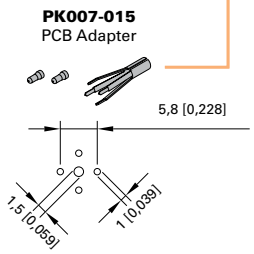

- PK007-008**
IC Cap
0.5 mm pitch
(green)
- PK007-009**
IC Cap
0.65 mm pitch
(blue)
- PK007-010**
IC Cap
0.8 mm pitch
(gray)
- PK007-011**
IC Cap
1.0 mm pitch
(brown)
- PK007-012**
IC Cap
1.27 mm pitch
(black)
- PK007-007**
Insulating Cap
- Protection Cap