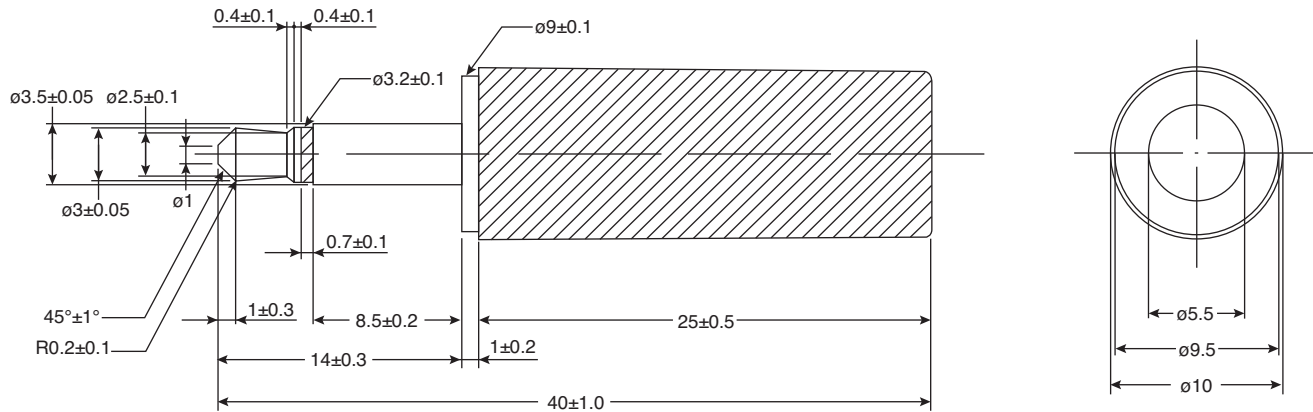

3.5mm Phone Plug Mono

171-PA3191-1-E

3.5mm Phone Plug Mono

Dimensions: mm

MATERIAL SPECIFICATIONS

Part Name	Material	Plating
1.	Brass	Nickel
2.	ABS PA727	Black
3.	Brass	Nickel
4.	Brass	Nickel
5.	ABS PA727	Black
RoHS Compliant		