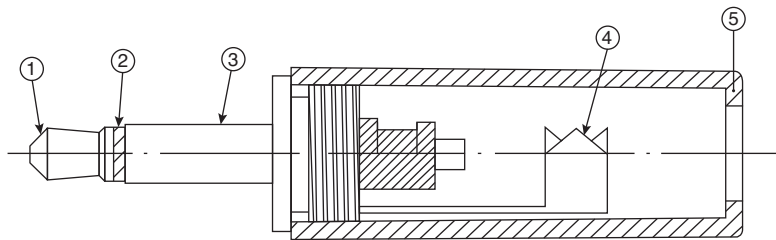

3.5mm Phone Plug Mono

171-PA3191-1-E

3.5mm Phone Plug Mono

Dimensions: mm

MATERIAL SPECIFICATIONS

Part Name	Material	Plating
1.	Brass	Nickel
2.	ABS PA727	Black
3.	Brass	Nickel
4.	Brass	Nickel
5.	ABS PA727	Black
RoHS Compliant		