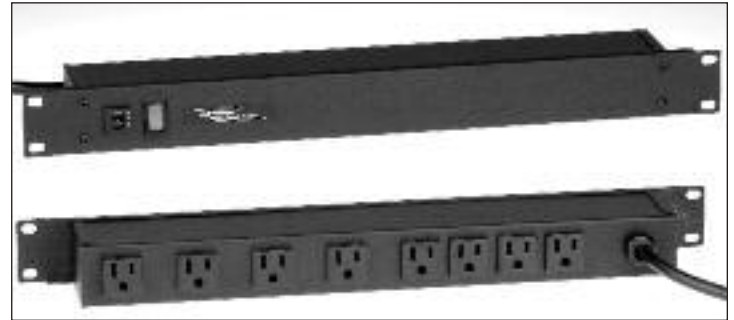

Plug-In Outlet Center® Units

Wiremold® Plug-In Outlet Center Units bring power safely and conveniently to wherever you need it. These units are ideal for use in a wide variety of settings, including relay racks and cabinets, laboratories, workshops, classrooms and offices.

Plug-In Outlet Center Units include rack mount, Cabinet-MATE, compact, 90 degree, deluxe control, industrial, and international units. Most units are available in both 15 and 20 Amp configurations.

Wiremold also offers extensive custom capabilities for Plug-In Outlet Center Units. Contact the factory for more information.

J08B0B (Front & Back)