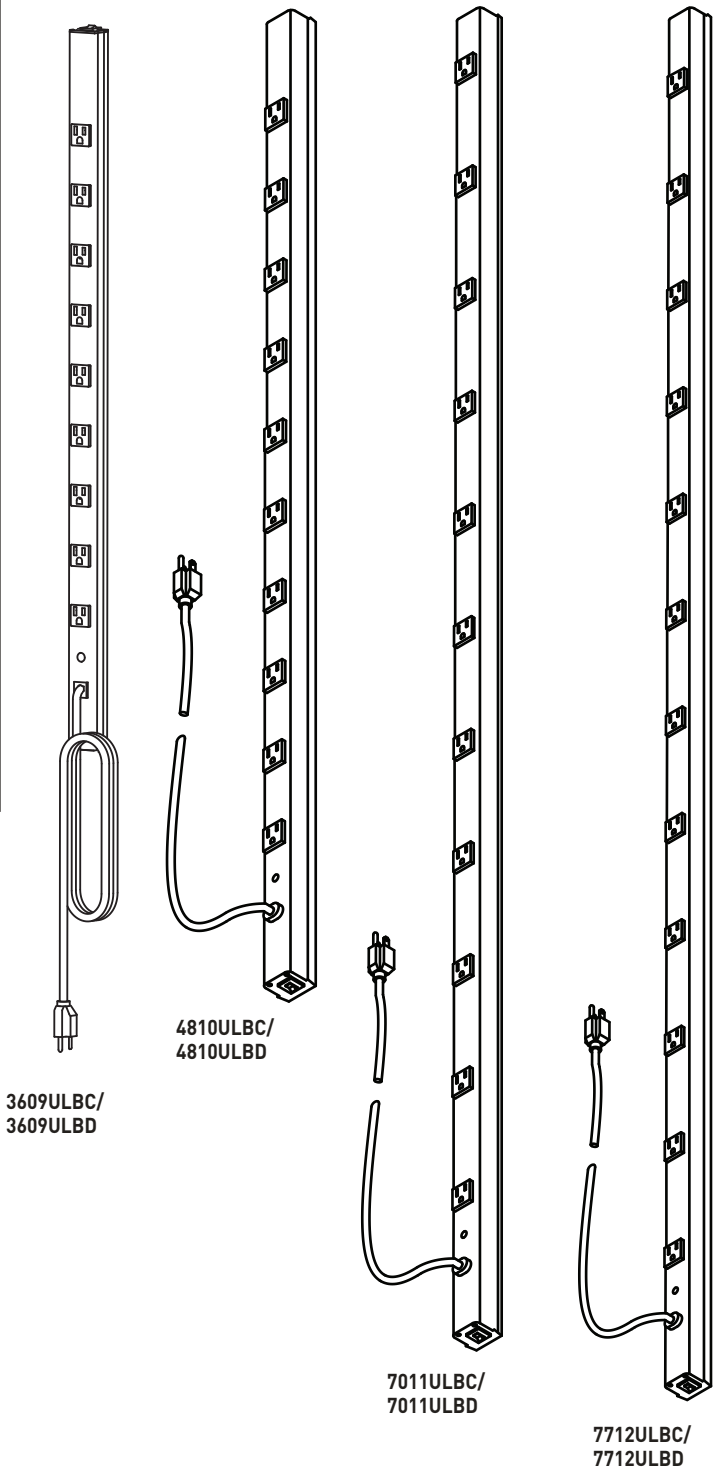

## 15A CabinetMATE Plug-In Outlet Centers Ordering Information

| Catalog No./Item                   | Description/Specifications  |
|------------------------------------|---|
| <b>3609ULBC</b><br><b>3609ULBD</b> | <b>CabinetMATE Plug-In Outlet Center</b> – Nine outlets. 6' [1.8m] (3609ULBC) or 15' [4.6m] (3609ULBD) cord. Length 36" [914mm]. Receptacle center-to-center 3" [76mm]. <div style="text-align: right;">  </div>   |
| <b>4810ULBC</b><br><b>4810ULBD</b> | <b>CabinetMATE Plug-In Outlet Center</b> – Ten outlets. 6' [1.8m] (4810ULBC) or 15' [4.6m] (4810ULBD) cord. Length 48" [1.2m]. Receptacle center-to-center 4" [102mm]. <div style="text-align: right;">  </div>    |
| <b>7011ULBC</b><br><b>7011ULBD</b> | <b>CabinetMATE Plug-In Outlet Center</b> – Eleven outlets. 6' [1.8m] (7011ULBC) or 15' [4.6m] (7011ULBD) cord. Length 70" [1.8m]. Receptacle center-to-center 6" [152mm]. <div style="text-align: right;">  </div> |
| <b>7712ULBC</b><br><b>7712ULBD</b> | <b>CabinetMATE Plug-In Outlet Center</b> – Twelve outlets. 6' [1.8m] (7712ULBC) or 15' [4.6m] (7712ULBD) cord. Length 77" [2m]. Receptacle center-to-center 6" [152mm]. <div style="text-align: right;">  </div> |