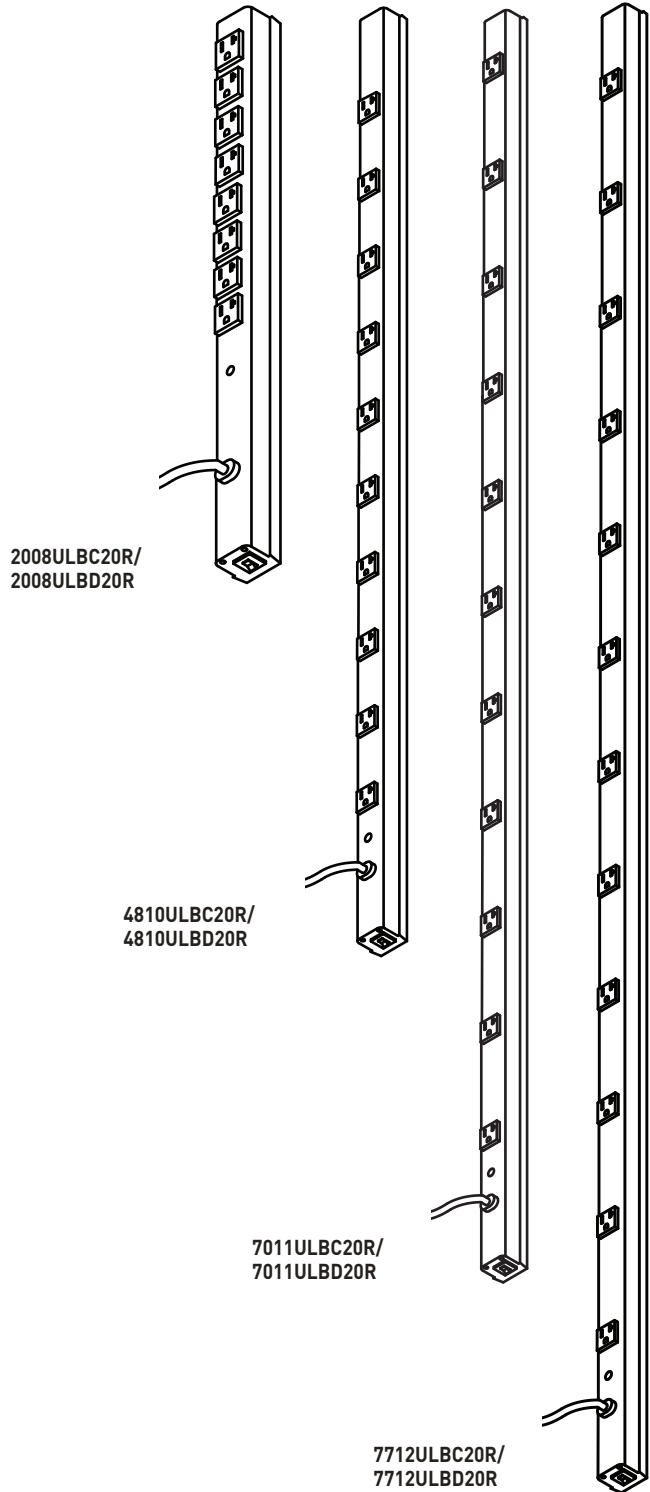

20A CabinetMATE Plug-In Outlet Centers Ordering Information

Catalog No./Item	Description/Specifications
2008ULBC20R 2008ULBD20R 2008ULBC20R-TL * 2008ULBD20R-TL *	CabinetMATE Plug-In Outlet Center – Eight 20A outlets with t-slots. 6' [1.8m] (2008ULBC20R, 2008ULBC20R-TL) or 15' [4.6m] (2008ULBD20R, 2008ULBD20R-TL) cord. Length 20" [508mm]. Receptacle center-to-center 1 1/4" [32mm]. Units available with straight blade or NEMA L5-20P locking plug. <div style="text-align: right;">  </div>
4810ULBC20R 4810ULBD20R 4810ULBC20R-TL * 4810ULBD20R-TL *	CabinetMATE Plug-In Outlet Center – Ten 20A outlets with t-slots. 6' [1.8m] (4810ULBC20R, 4810ULBC20R-TL) or 15' [4.6m] (4810ULBD20R, 4810ULBD20R-TL) cord. Length 48" [1.2m]. Receptacle center-to-center 4" [102mm]. Units available with straight blade or NEMA L5-20P locking plug. <div style="text-align: right;">  </div>
7011ULBC20R 7011ULBD20R 7011ULBC20R-TL * 7011ULBD20R-TL *	CabinetMATE Plug-In Outlet Center – Eleven 20A outlets with t-slots. 6' [1.8m] (7011ULBC20R, 7011ULBC20R-TL) or 15' [4.6m] (7011ULBD20R, 7011ULBD20R-TL) cord. Length 70" [1.6m]. Receptacle center-to-center 6" [152mm]. Units available with straight blade or NEMA L5-20P locking plug. <div style="text-align: right;">  </div>
7712ULBC20R 7712ULBD20R 7712ULBC20R-TL * 7712ULBD20R-TL *	CabinetMATE Plug-In Outlet Center – Twelve 20A outlets with t-slots. 6' [1.8m] (7712ULBC20R, 7712ULBC20R-TL) or 15' [4.6m] (7712ULBD20R, 7712ULBD20R-TL) cord. Length 77" [2m]. Receptacle center-to-center 6" [152mm]. Units available with straight blade or NEMA L5-20P locking plug. <div style="text-align: right;">  </div>