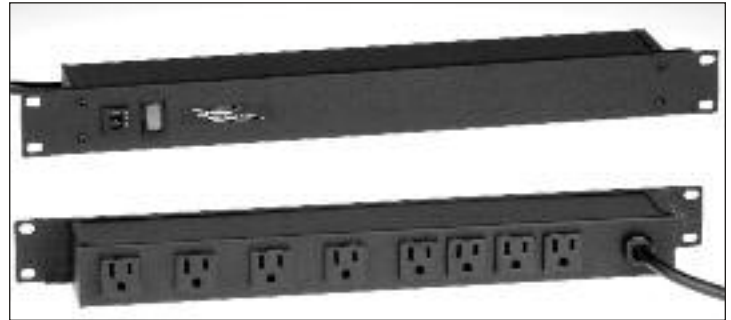

J08B0B (Front & Back)

UL207BC

J06B0B20X-AM (Front)

P6

FEATURES & BENEFITS

- **User-ready outlets.** Plug-In Outlet Center units provide power distribution in a portable, plug-in unit.
- **Rugged construction.** Durable 2" x 1 3/4" [44mm x 51mm] or 3 1/2" x 2" [89mm x 44mm] aluminum housing. Some Plug-In Outlet Center units are available with an impact-resistant plastic housing.
- **Space saving.** Rack mount units fit standard 19" [482mm] relay racks. Compact 1U design takes up minimum space. 23" [584mm] units available, consult factory.
- **Low profile.** CabinetMATE units offer a narrow 1 1/2" x 1 3/16" [38mm x 20mm] aluminum housing.
- **Aesthetically pleasing.** Rack mount units have a black matte finish and a black cord. CabinetMATE, compact and industrial units have a gray finish and a black cord. Deluxe control and 20A units have a putty white finish and a black cord. Most units with a putty white finish have a putty white cord. Special Use units have a white finish and a white cord.
- **Flexible mounting.** Each unit features one of four different mounting types. Each mounting method has been designed to optimize the performance of the product. Complete mounting hardware and installation instructions are included with every unit.
- **Cord properly rated to load requirements.** 15A units have a 14/3 SJT cord and a NEMA 5-15P plug. 20A units have a 12/3 SJT cord and a NEMA 5-20P or NEMA L5-20P plug.
- **Lighted switch.** Most units have lighted on/off switch(es) to control power to the unit.
- **Resettable circuit breaker.** Provides overload protection.
- **Two-Year product warranty.**
- **UL and cUL Listed or Recognized.** Units are UL and cUL Listed to UL1363 standards. Rack mount units are UL and cUL Recognized to UL1363 standards.