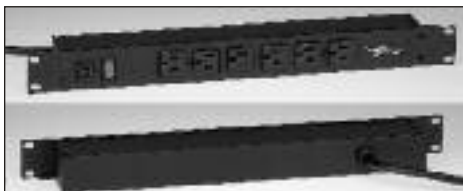

20A Rack Mount Plug-In Outlet Centers Ordering Information

Catalog No./Item	Description/Specifications	Catalog No./Item	Description/Specifications
J06B0B20 J06B2B20	Rack Mount Plug-In Outlet Center – Six 20A rear outlets, on/off switch. 6' [1.8m] (J06B0B20) or 15' [4.6m] (J06B2B20) cord. Receptacle center-to-center 1 1/2" [38mm]. 	J60B0B20 J60B2B20	Rack Mount Plug-In Outlet Center – Six 20A front outlets, on/off switch. 6' [1.8m] (J60B0B20) or 15' [4.6m] (J60B2B20) cord. Receptacle center-to-center 1 1/2" [38mm].
J06B0B20X J06B2B20X	Rack Mount Plug-In Outlet Center – Six 20A rear outlets. 6' [1.8m] (J06B0B20X) or 15' [4.6m] (J06B2B20X) cord. Receptacle center-to-center 1 1/2" [38mm]. 	J60B0B20X J60B2B20X	Rack Mount Plug-In Outlet Center – Six 20A front outlets. 6' [1.8m] (J60B0B20X) or 15' [4.6m] (J60B2B20X) cord. Receptacle center-to-center 1 1/2" [38mm].
J06B0B20X-AM	Rack Mount Plug-In Outlet Center with Digital Ammeter – Digital LCD readout of current draw. Six 20A rear outlets. 6' [1.8m] cord. Receptacle center-to-center 1 1/2" [38mm]. 		

J06B0B (Front & Back)