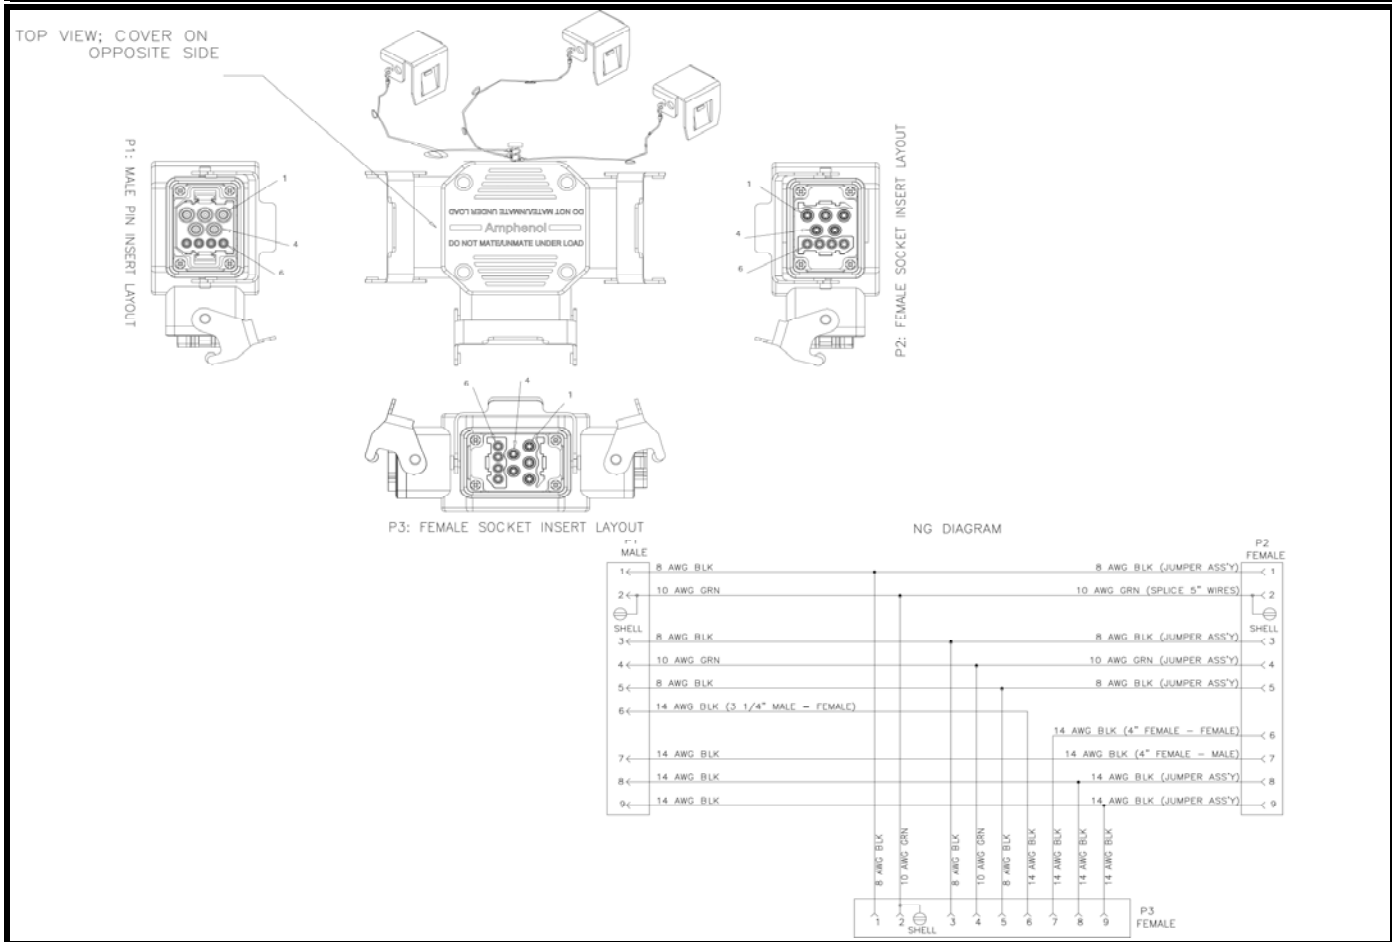

CONFIGURATION	PART NUMBER	LENGTH
PowerBOSS Power Tee	P27779	TBD

DIMENSIONS

TECHNICAL DATA

TEMPERATURE RANGE:	-40C to +125C
NUMBER OF CONTACTS:	3/4 + PE + SHEILD
TERMINATION TECHNIQUE:	CRIMP
WIRE GAUGE:	8 AWG / 14 AWG 10 AWG / 14 AWG 12 AWG/ 14 AWG
APPROVALS:	UL, CSA
POWER AREA:	4 + PE RATED CURRENT TEMP: 40A, 40C
SIGNAL AREA:	4 RATED CURRENT TEMP: 10A, 40C