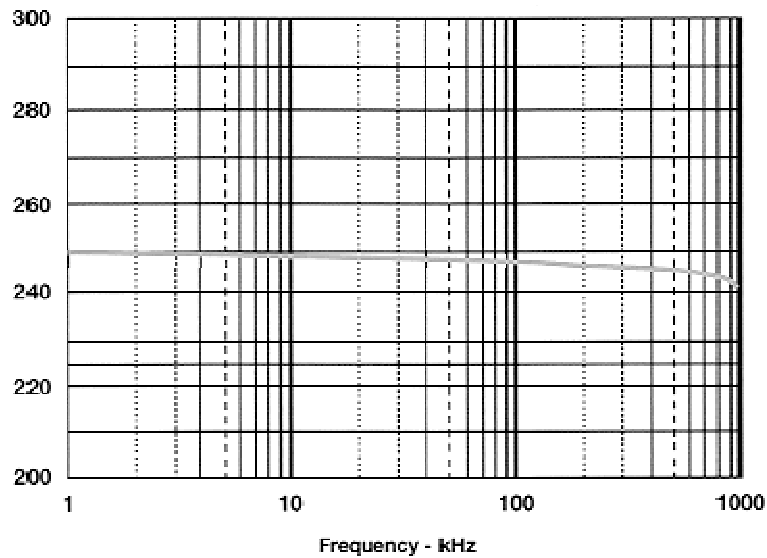

Percent Permeability vs. DC Bias @ 25°C

MICROLITE  $\mu = 245$

MICROLITE  $\mu = 270$

Core Loss vs. Flux Density @ 25°C

Temperature Dependence of Inductance

MICROLITE  $\mu = 245$

Permeability vs. Frequency