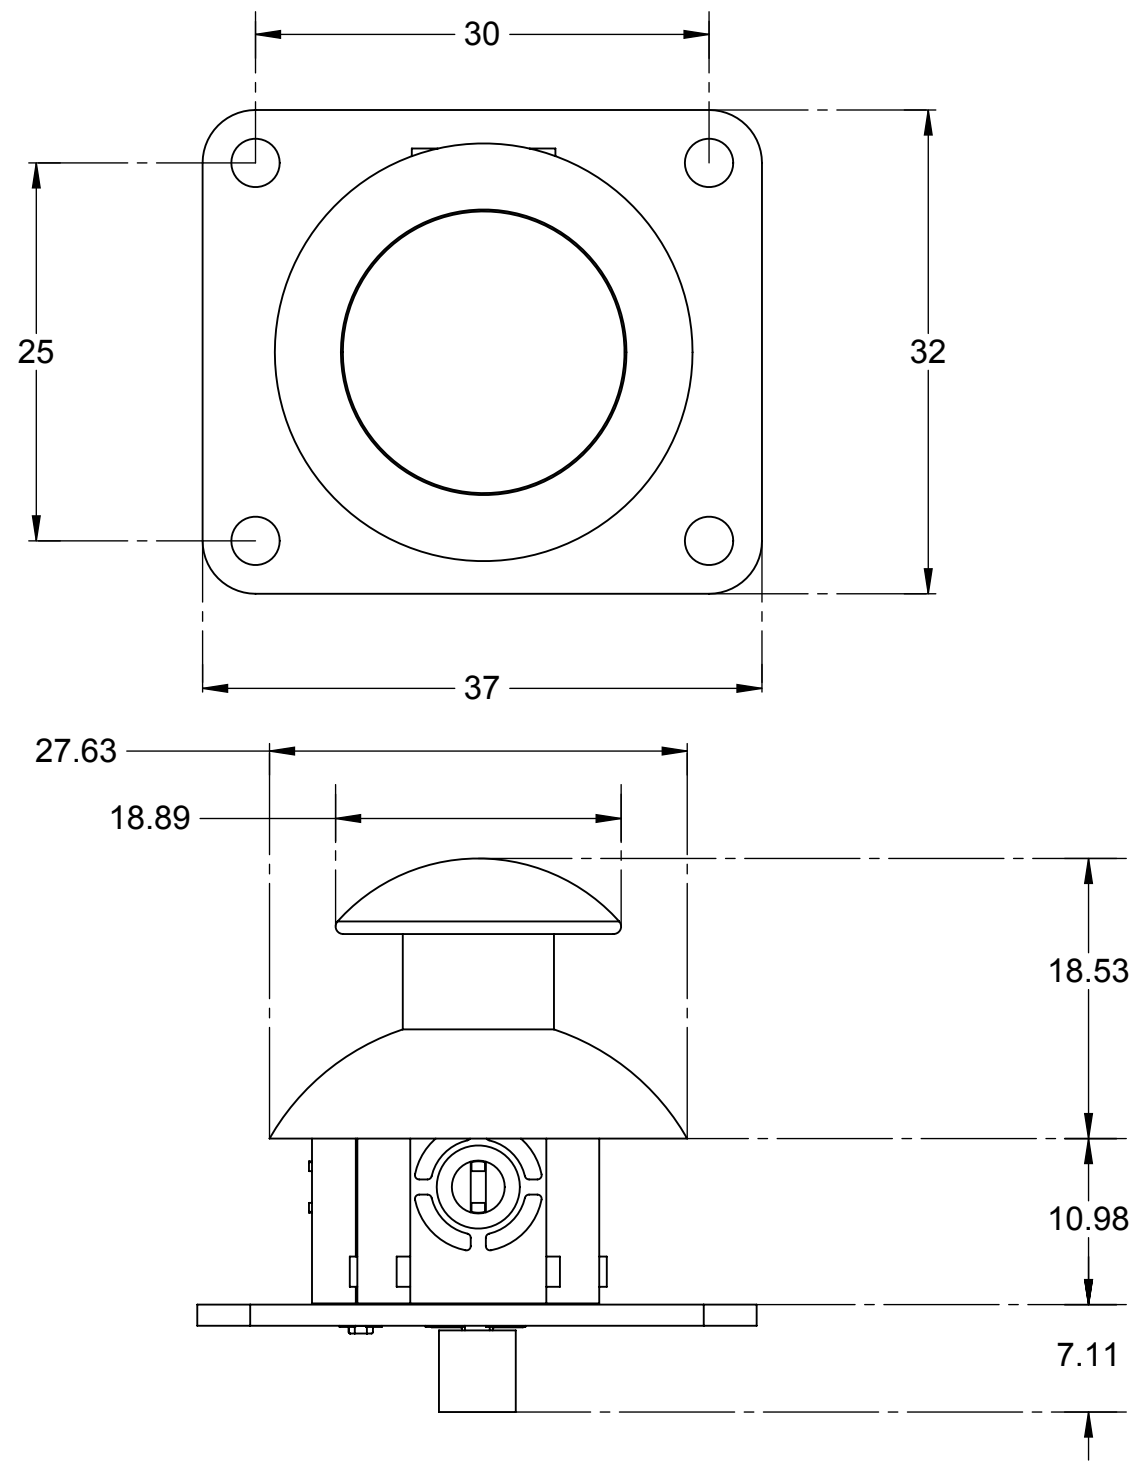

8 7 6 5 4 3 2 1

D
C
B
A

D
C
B
A

ENGINEERING NOTES:
 SCREW HOLE DIAMETERS ARE 3.2MM, COMPLIANT WITH THE GADETEER STANDARD.
 HOLE SPACING IS BASED ON A 5MM GRID
 ALL DIMENSIONS ARE ± 0.5MM.

Joystick Module				
GHI ELECTRONICS LLC				
April 15, 2013				
www.ghielectronics.com	SCALE	DIM	REV	SHEET
	2:1	MM	1.3	1 of 1