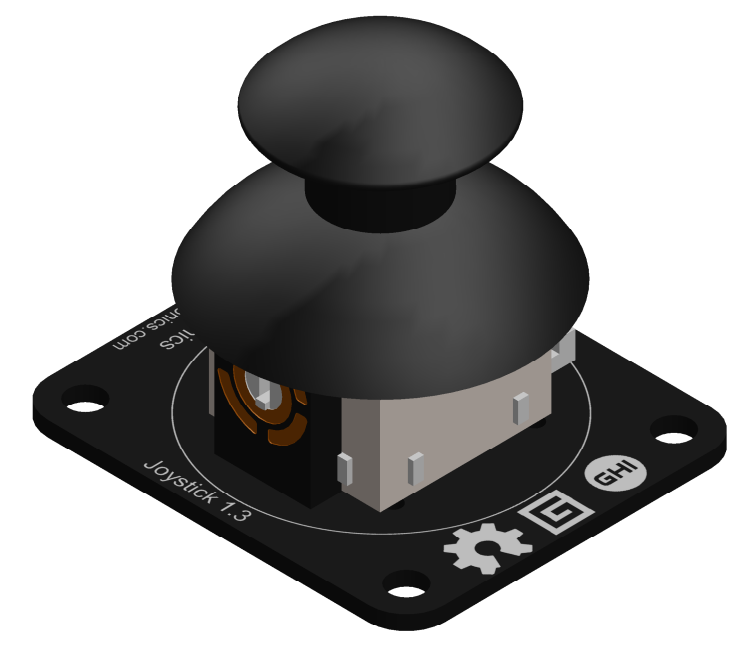

8 7 6 5 4 3 2 1

D
C
B
A

D
C
B
A

ENGINEERING NOTES:
 SCREW HOLE DIAMETERS ARE 3.2MM, COMPLIANT WITH THE GADETEER STANDARD.
 HOLE SPACING IS BASED ON A 5MM GRID
 ALL DIMENSIONS ARE ± 0.5MM.

Joystick Module				
GHI ELECTRONICS LLC				
April 15, 2013				
www.ghielectronics.com	SCALE	DIM	REV	SHEET
	2:1	MM	1.3	1 of 1