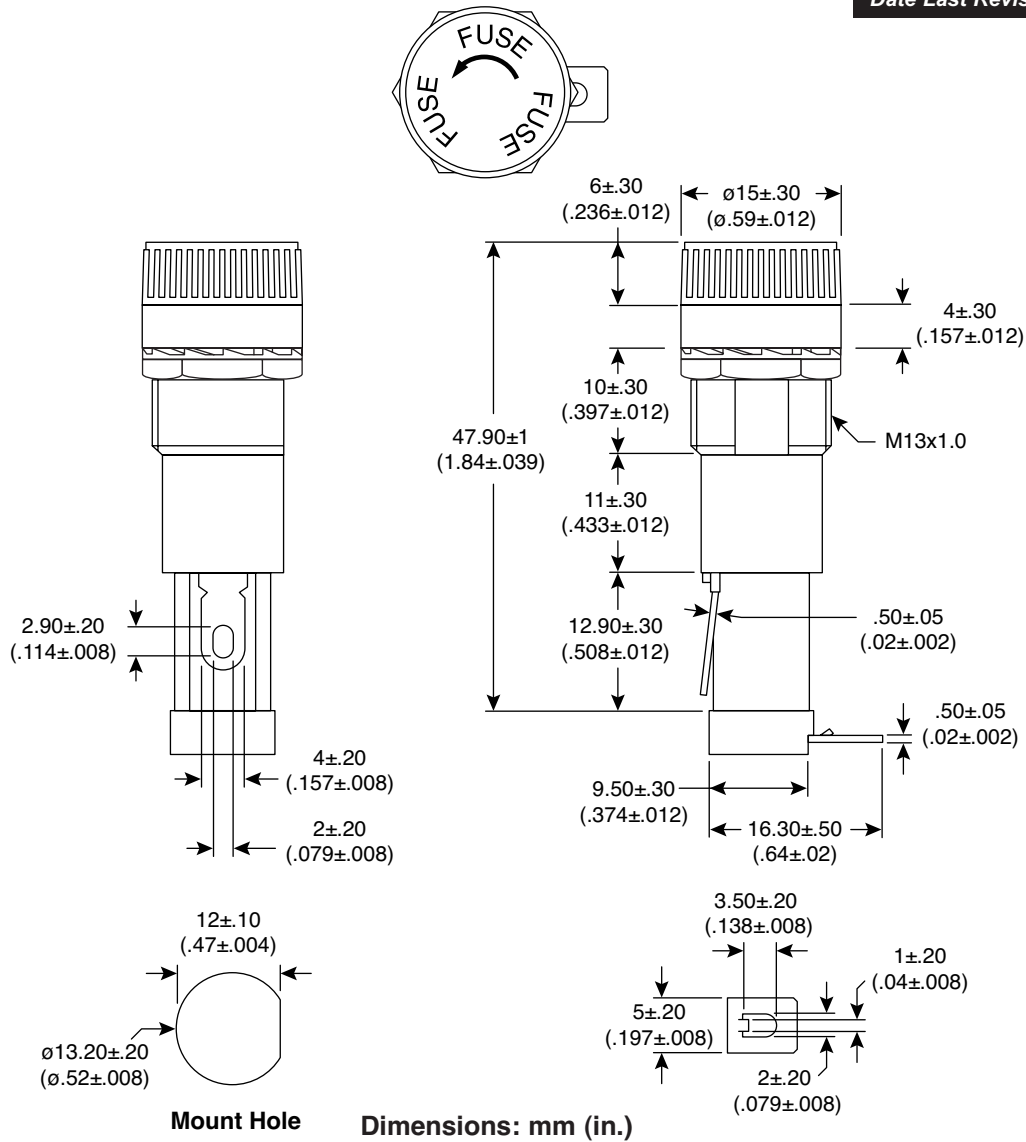

Date Last Revised: 9-26-07

SPECIFICATIONS	
Rating:	15A/250VAC
Contact Resistance:	50m Ω Max.
Insulation Resistance:	500VDC 100M Ω Min.
Dielectric Strength:	1500VAC 1 minute
Fuse Size:	$\phi 6.4 \times 30$ L, $\phi 6.35 \times 31.8$ L
Body:	PBT Black
Cap:	PBT Red
RoHS Compliant by Exemption	