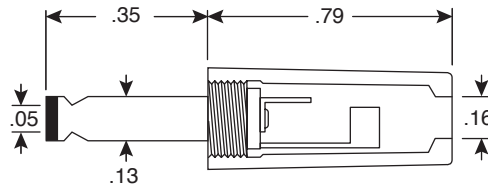

Mini DC Power Plug

17PP200-EX

Mini DC Power Plug

Dimensions: In.

| SPECIFICATIONS | |
|-----------------------------|--------------------|
| Type: | Miniature DC Power |
| Net Weight: | 1.5 grams |
| RoHS Compliant by Exemption | |