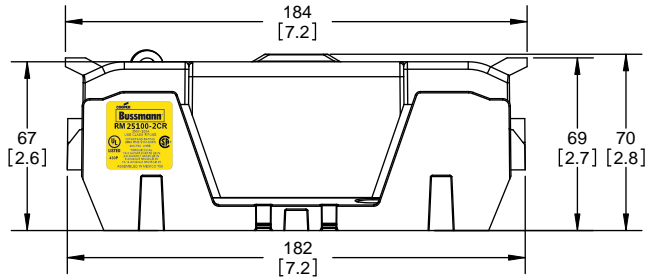

**RM25100-2CR
WITH CVRI-RH-25100 INSTALLED**

COOPER Bussmann
St. Louis MO 63178

Class R fuse holder-CUST-250V

SCALE: 1:1   SIZE: A3   SHEET: 4 OF 14