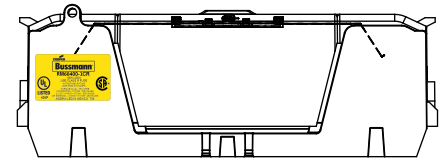

COOPER Bussmann RM60400-1CR
600V-400A
USE CLASS R FUSE
WITHSTAND RATING 200K RMS SYM AMPS
TORQUE CU/AL 75C WIRE
CR 600KCMIL = 57 NM / 500 IN-LBS
2 x 3/0 - 4 AWG = 57 NM / 500 IN-LBS
CR 500KCMIL - 4 AWG = 51 NM / 450 IN-LBS
ASSEMBLED IN MEXICO T06

UL LISTED 430P