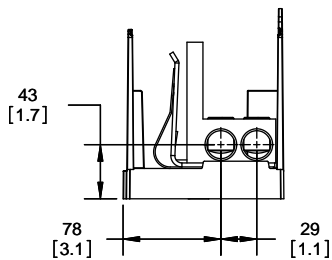

Class R Fuseblocks Catalog Data

Catalog Number	Covers		Voltage	Current	Number of Poles	Label
	Class R	w/o Indication				
RM25100-1CR	CVR-RH-25100	CVRI-RH-25100	250	100	1	RM25100-1CR
RM25100-2CR					2	RM25100-2CR
RM25100-3CR					3	RM25100-3CR
RM25200-1CR	CVR-RH-25200	CVRI-RH-25200		200	1	RM25200-1CR
RM25200-2CR					2	RM25200-2CR
RM25200-3CR					3	RM25200-3CR
RM25400-1CR	CVR-RH-25400	CVRI-RH-25400		400	1	RM25400-1CR
RM25400-2CR					2	RM25400-2CR
RM25400-3CR					3	RM25400-3CR
RM25600-1CR	CVR-RH-25600	CVRI-RH-25600		600	1	RM25600-1CR
RM25600-2CR					2	RM25600-2CR
RM25600-3CR					3	RM25600-3CR

Catalog Number	Covers		Voltage	Current	Number of Poles	Label
	Class R	w/o Indication				
RM60100-1CR	CVR-RH-60100	CVRI-RH-60100	600	100	1	RM60100-1CR
RM60100-2CR					2	RM60100-2CR
RM60100-3CR					3	RM60100-3CR
RM60200-1CR	CVR-RH-60200	CVRI-RH-60200		200	1	RM60200-1CR
RM60200-2CR					2	RM60200-2CR
RM60200-3CR					3	RM60200-3CR
RM60400-1CR	CVR-RH-60400	CVRI-RH-60400		400	1	RM60400-1CR
RM60400-2CR					2	RM60400-2CR
RM60400-3CR					3	RM60400-3CR
RM60600-1CR	CVR-RH-60600	CVRI-RH-60600		600	1	RM60600-1CR
RM60600-2CR					2	RM60600-2CR
RM60600-3CR					3	RM60600-3CR

WIRE SIZE	CUT TORQUE	AL TORQUE
600 KCMIL	87 NM / 620 IN-LBS	
DUAL 304 AWG	37 NM/300 IN-LBS	33.9 NM/300 IN-LBS
100 KCMIL	51 NM/45 IN-LBS	

UL LISTED 430P SA ASSEMBLED IN MEXICO T06

CUT OPEN ALONG THIS DOTTED LINE FOR WIRES ABOVE 250 KCMIL