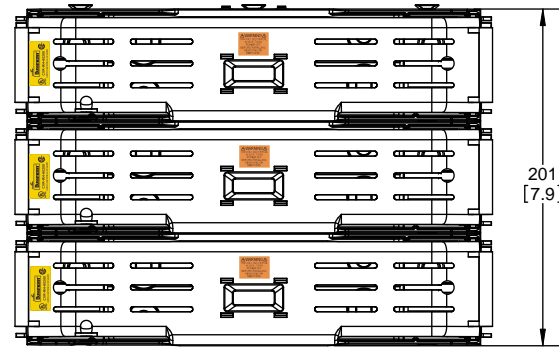

RM60200-3CR

RM60200-3CR WITH CVR-RH-60200 INSTALLED

RM60200-3CR WITH CVRI-RH-60200 INSTALLED

COOPER Bussmann
St. Louis MO 63178

TITLE: **Class R fuse holder-CUST-600V**

SCALE: 1:1   SIZE: A3   SHEET: 6 OF 12