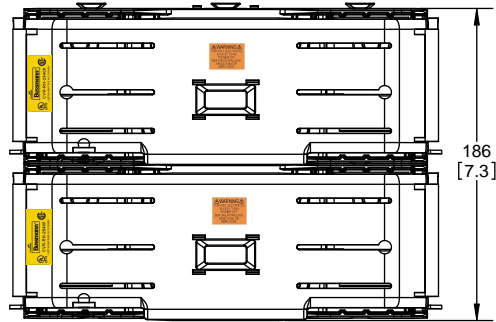

SCALE: 1:1 SIZE: A3 SHEET: 9 OF 14

DESIGN UNITS: METRIC (mm)
UNLESS OTHERWISE SPECIFIED [INCHES]

THIRD ANGLE PROJECTION

RM25400-2CR

**RM25400-2CR
WITH CVR-RH-25400 INSTALLED**

**RM25400-2CR
WITH CVRI-RH-25400 INSTALLED**