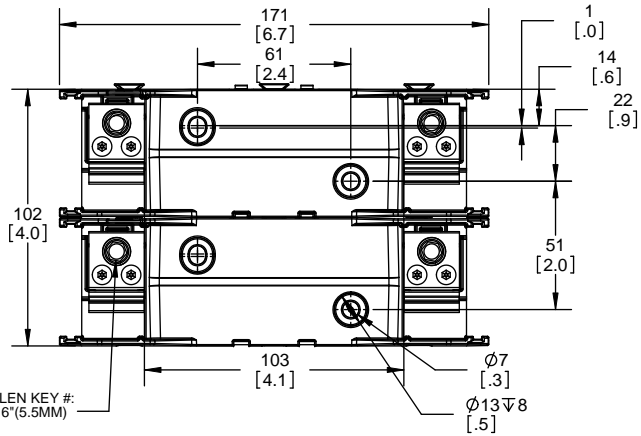

DESIGN UNITS: METRIC (mm)
UNLESS OTHERWISE SPECIFIED
[INCHES]

THIRD ANGLE PROJECTION

RM25100-2CR