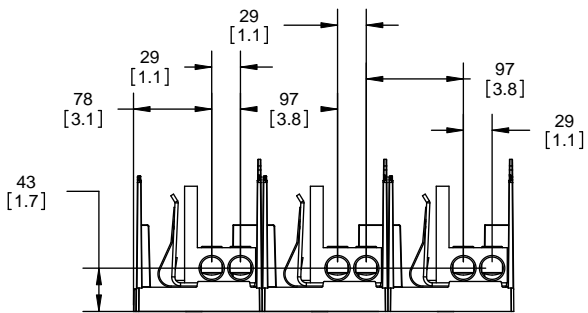

**RM60600-3CR
WITH CVRI-RH-60600 INSTALLED**

COOPER Bussmann
St. Louis MO 63178

TITLE:
Class R fuse holder-CUST-600V

SCALE: 1:5   SIZE: A3   SHEET: 12 OF 12