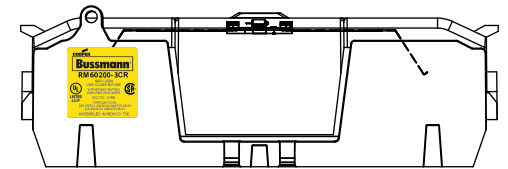

RM60200-3CR

RM60200-3CR WITH CVR-RH-60200 INSTALLED

RM60200-3CR WITH CVRI-RH-60200 INSTALLED

COOPER Bussmann
St. Louis MO 63178

TITLE: **Class R fuse holder-CUST-600V**

SCALE: 1:1   SIZE: A3   SHEET: 6 OF 12