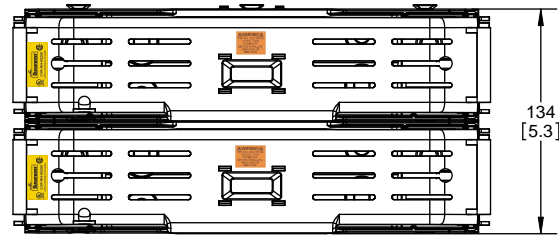

RM60200-2CR

**RM60200-2CR
WITH CVR-RH-60200 INSTALLED**

**RM60200-2CR
WITH CVRI-RH-60200 INSTALLED**

COOPER Bussmann
St. Louis MO 63178

TITLE:
Class R fuse holder-CUST-600V

SCALE: 1:1   SIZE: A3   SHEET: 5 OF 12