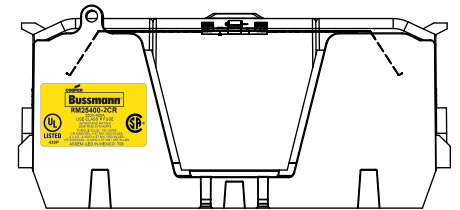

SCALE: 1:1 SIZE: A3 SHEET: 9 OF 14

DESIGN UNITS: METRIC (mm)
UNLESS OTHERWISE SPECIFIED [INCHES]

THIRD ANGLE PROJECTION

RM25400-2CR

**RM25400-2CR
WITH CVR-RH-25400 INSTALLED**

**RM25400-2CR
WITH CVRI-RH-25400 INSTALLED**