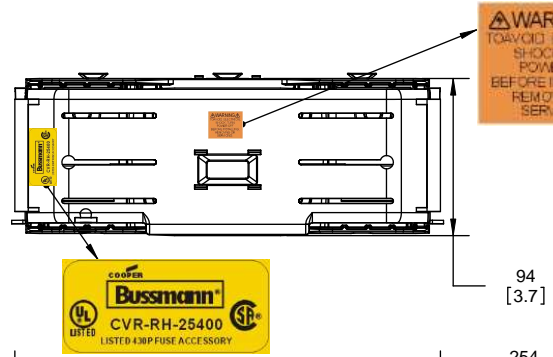

**RM25400-1CR
WITH CVR-RH-25400 INSTALLED**