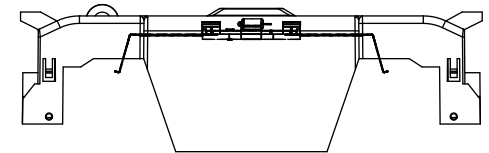

CVRI-RH-25100

COOPER Bussmann
St. Louis MO 63178

TITLE: **Class R fuse holder-CUST-250V**

SCALE: 1:1 SIZE: A3 SHEET: 3 OF 14