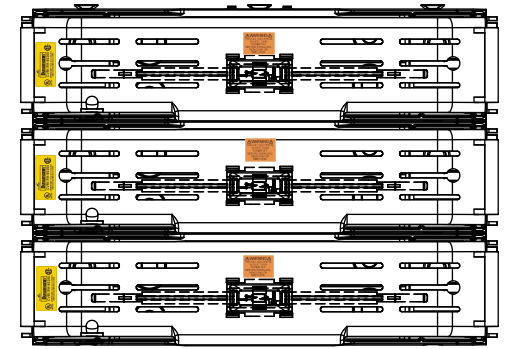

RM60200-3CR

RM60200-3CR WITH CVR-RH-60200 INSTALLED

RM60200-3CR WITH CVRI-RH-60200 INSTALLED

COOPER Bussmann
St. Louis MO 63178

TITLE: **Class R fuse holder-CUST-600V**

SCALE: 1:1   SIZE: A3   SHEET: 6 OF 12