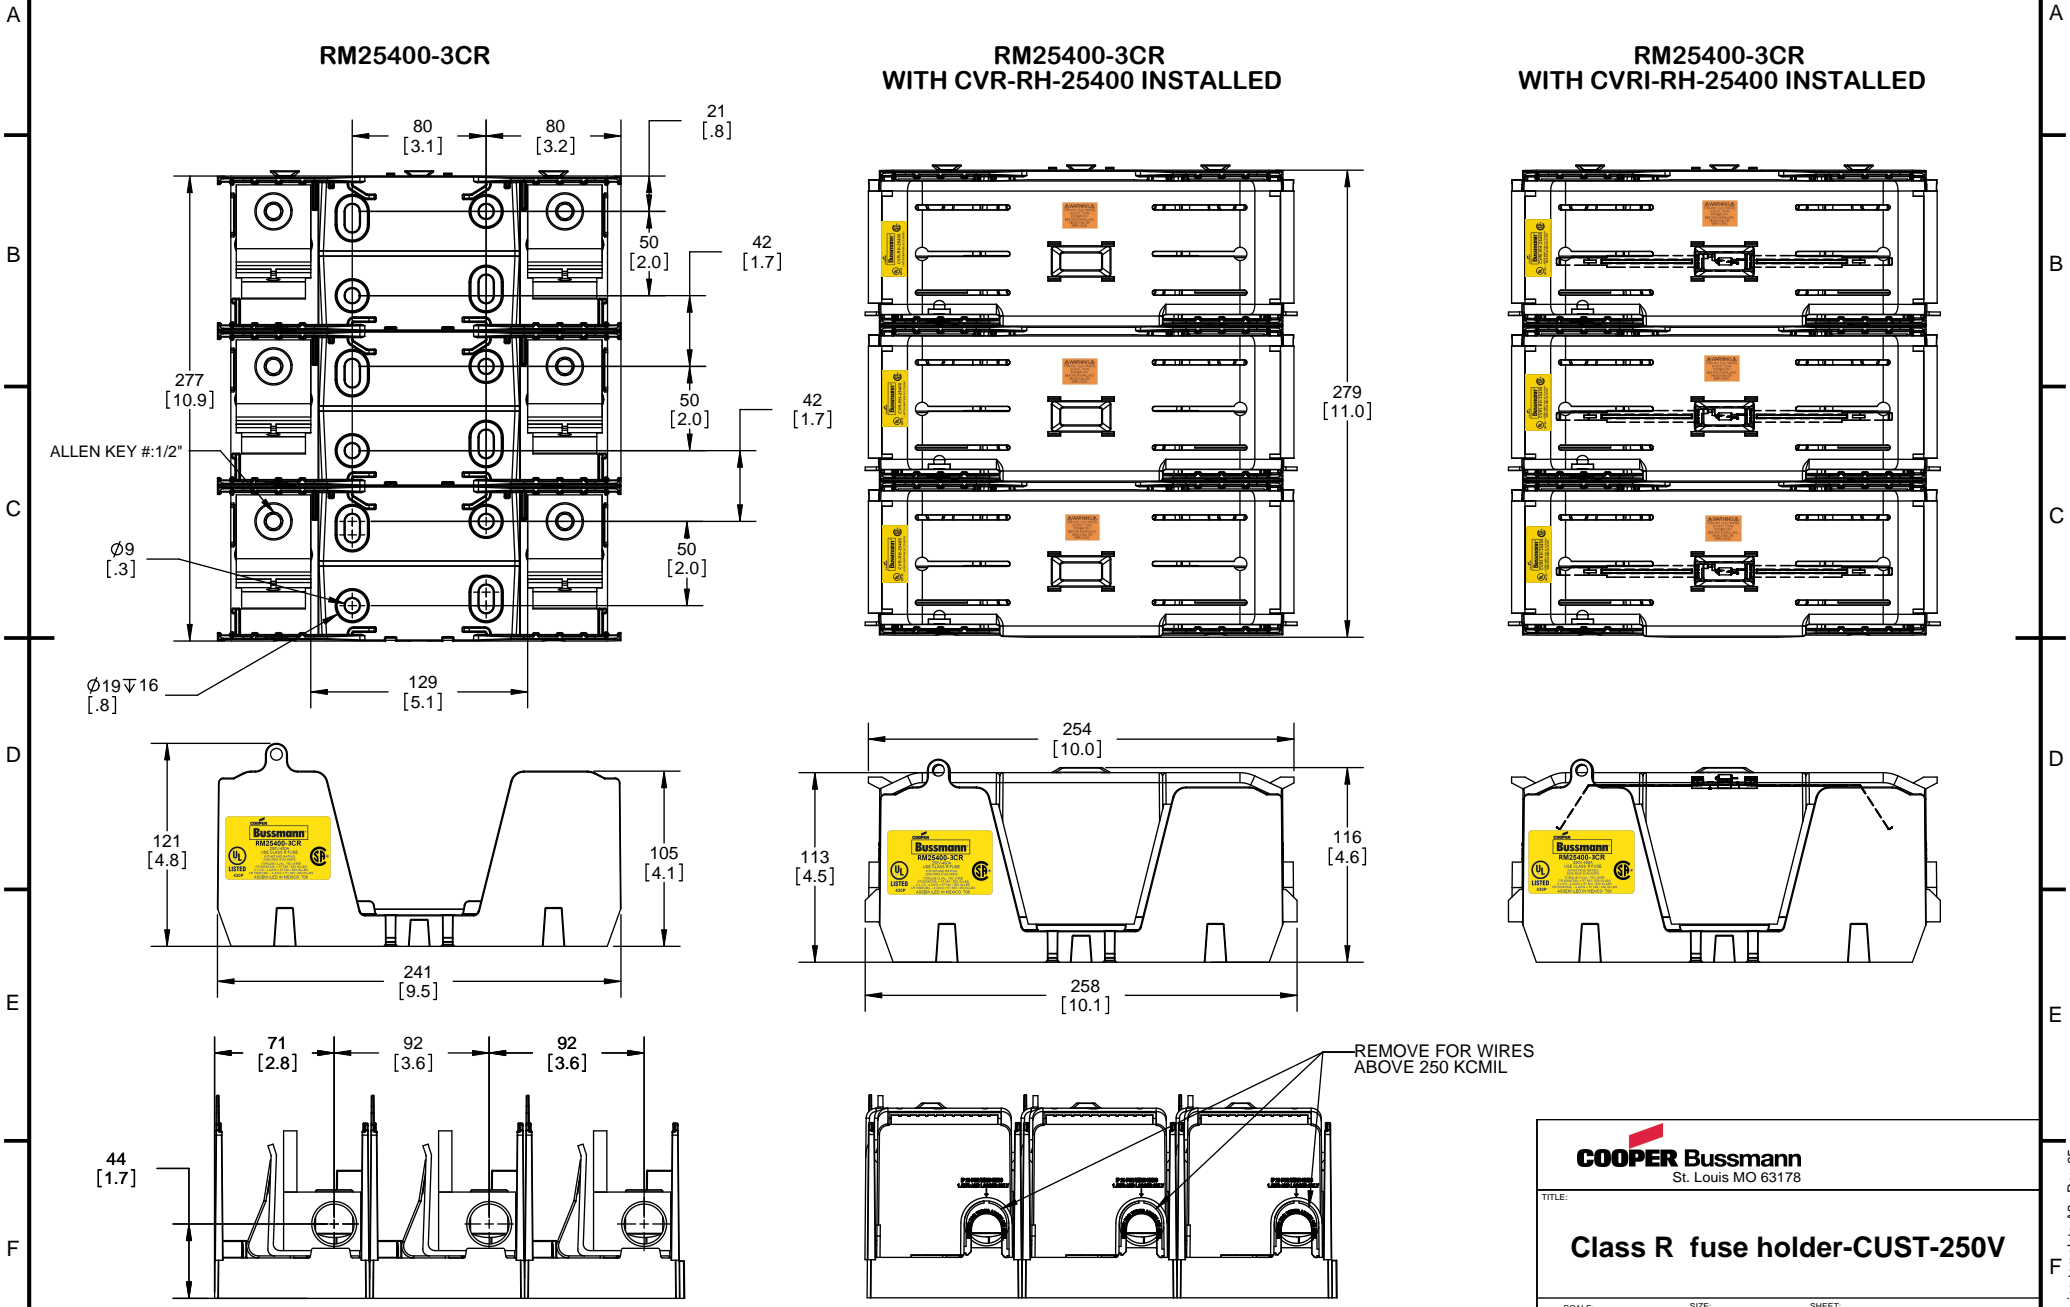

DESIGN UNITS: METRIC (mm)
UNLESS OTHERWISE SPECIFIED [INCHES]

THIRD ANGLE PROJECTION

RM25400-3CR

**RM25400-3CR
WITH CVR-RH-25400 INSTALLED**

**RM25400-3CR
WITH CVRI-RH-25400 INSTALLED**

COOPER Bussmann
St. Louis MO 63178

TITLE:
Class R fuse holder-CUST-250V

SCALE: 1:1   SIZE: A3   SHEET: 11 OF 14