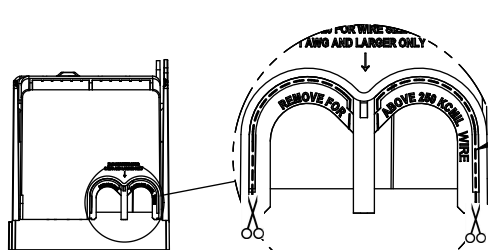

WIRE SIZE	CUT TORQUE	AL TORQUE
600 KCMIL	87 NM / 620 IN-LBS	
DUAL 304 AWG	37 NM/300 IN-LBS	33.9 NM/300 IN-LBS
100 KCMIL	51 NM/45 IN-LBS	

UL LISTED 430P SA ASSEMBLED IN MEXICO T06

CUT OPEN ALONG THIS DOTTED LINE FOR WIRES ABOVE 250 KCMIL