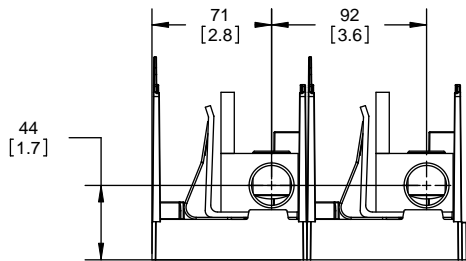

SCALE: 1:1 SIZE: A3 SHEET: 9 OF 14

DESIGN UNITS: METRIC (mm)
UNLESS OTHERWISE SPECIFIED [INCHES]

THIRD ANGLE PROJECTION

RM25400-2CR

**RM25400-2CR
WITH CVR-RH-25400 INSTALLED**

**RM25400-2CR
WITH CVRI-RH-25400 INSTALLED**