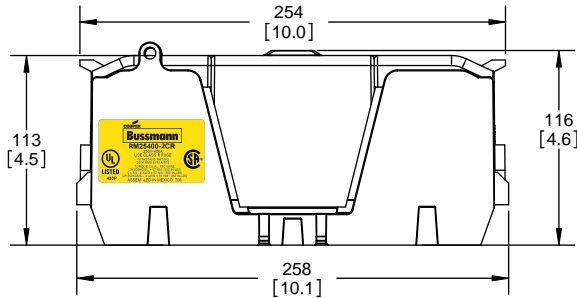

SCALE: 1:1 SIZE: A3 SHEET: 9 OF 14

DESIGN UNITS: METRIC (mm)
UNLESS OTHERWISE SPECIFIED [INCHES]

THIRD ANGLE PROJECTION

RM25400-2CR

**RM25400-2CR
WITH CVR-RH-25400 INSTALLED**

**RM25400-2CR
WITH CVRI-RH-25400 INSTALLED**