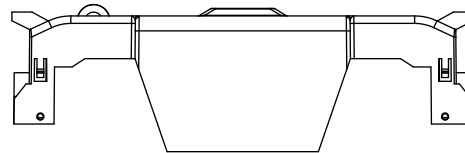

CVR-RH-25100