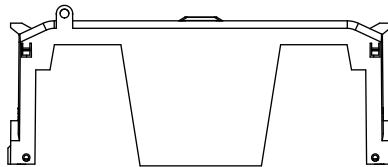

RM25600-1CR

RM25600-1CR WITH CVR-RH-25600 INSTALLED

RM25600-1CR WITH CVRI-RH-25600 INSTALLED

CVR-RH-25600

CVRI-RH-25600

WIRE SIZE	CUT TORQUE	AL TORQUE
600 KCMIL	87 NM / 620 IN-LBS	
DUAL 304 AWG	37 NM/600 IN-LBS	33.9 NM/300 IN-LBS
100 KCMIL	51 NM/450 IN-LBS	