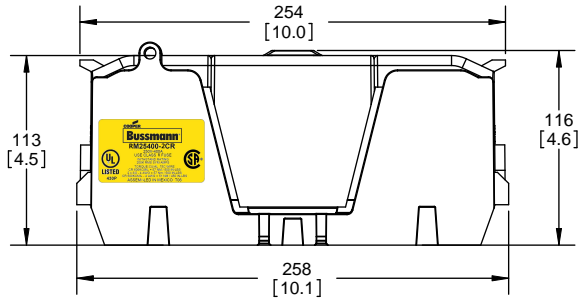

SCALE: 1:1 SIZE: A3 SHEET: 9 OF 14

DESIGN UNITS: METRIC (mm)
UNLESS OTHERWISE SPECIFIED [INCHES]

THIRD ANGLE PROJECTION

RM25400-2CR

**RM25400-2CR
WITH CVR-RH-25400 INSTALLED**

**RM25400-2CR
WITH CVRI-RH-25400 INSTALLED**