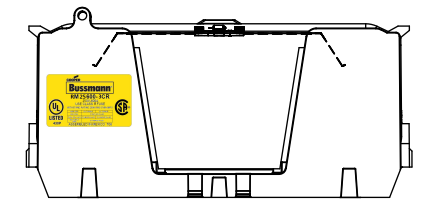

THIRD ANGLE PROJECTION

RM25600-3CR

**RM25600-3CR
WITH CVR-RH-25600 INSTALLED**

**RM25600-3CR
WITH CVRI-RH-25600 INSTALLED**

COOPER Bussmann
St. Louis MO 63178

TITLE:
Class R fuse holder-CUST-250V

SCALE: 1:1 SIZE: A3 SHEET: 14 OF 14