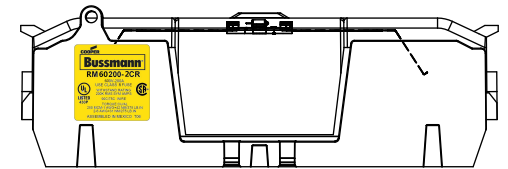

RM60200-2CR

**RM60200-2CR
WITH CVR-RH-60200 INSTALLED**

**RM60200-2CR
WITH CVRI-RH-60200 INSTALLED**

COOPER Bussmann
St. Louis MO 63178

TITLE: **Class R fuse holder-CUST-600V**

SCALE: 1:1 SIZE: A3 SHEET: 5 OF 12