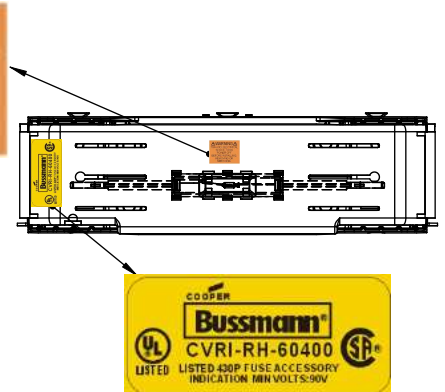

RM60400-1CR WITH CVRI-RH-60400 INSTALLED