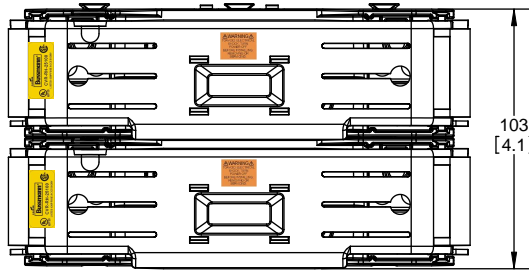

**RM25100-2CR
WITH CVR-RH-25100 INSTALLED**