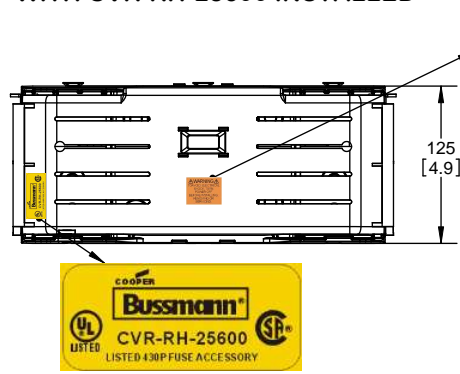

RM25600-1CR WITH CVR-RH-25600 INSTALLED