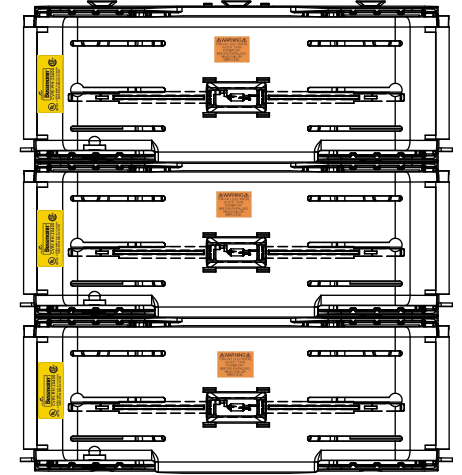

DESIGN UNITS: METRIC (mm)
UNLESS OTHERWISE SPECIFIED [INCHES]

THIRD ANGLE PROJECTION

RM25400-3CR

**RM25400-3CR
WITH CVR-RH-25400 INSTALLED**

**RM25400-3CR
WITH CVRI-RH-25400 INSTALLED**

COOPER Bussmann
St. Louis MO 63178

TITLE:
Class R fuse holder-CUST-250V

SCALE: 1:1   SIZE: A3   SHEET: 11 OF 14