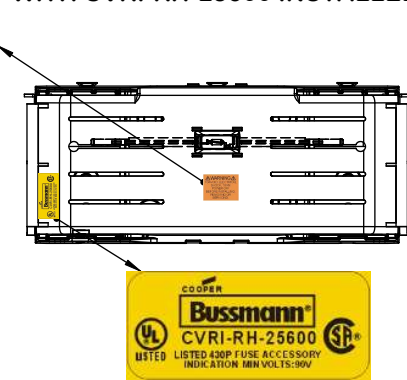

RM25600-1CR WITH CVRI-RH-25600 INSTALLED