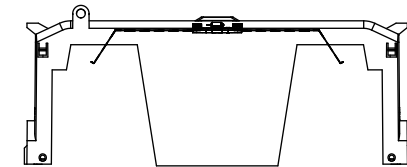

RM25600-1CR

RM25600-1CR WITH CVR-RH-25600 INSTALLED

RM25600-1CR WITH CVRI-RH-25600 INSTALLED

CVR-RH-25600

CVRI-RH-25600

WIRE SIZE	CUT TORQUE	AL TORQUE
600 KCMIL	87 NM / 620 IN-LBS	
DUAL 304 AWG	37 NM/600 IN-LBS	33.9 NM/300 IN-LBS
100 KCMIL	51 NM/450 IN-LBS	