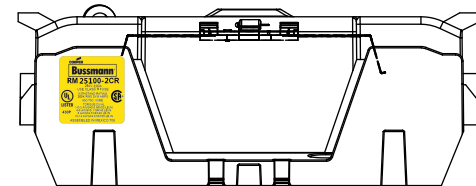

**RM25100-2CR
WITH CVRI-RH-25100 INSTALLED**

COOPER Bussmann
St. Louis MO 63178

Class R fuse holder-CUST-250V

SCALE: 1:1   SIZE: A3   SHEET: 4 OF 14