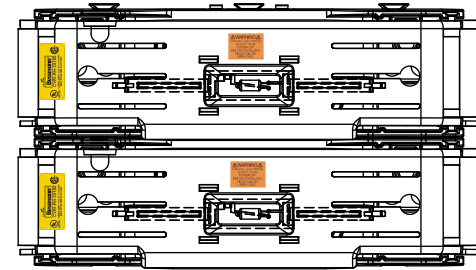

**RM25100-2CR
WITH CVRI-RH-25100 INSTALLED**

COOPER Bussmann
St. Louis MO 63178

Class R fuse holder-CUST-250V

SCALE: 1:1   SIZE: A3   SHEET: 4 OF 14