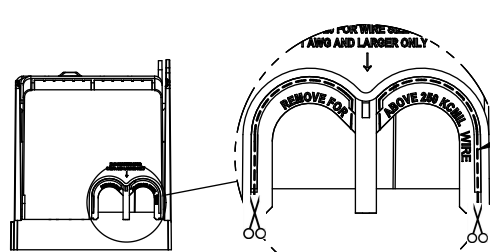

RM25600-1CR

RM25600-1CR WITH CVR-RH-25600 INSTALLED

RM25600-1CR WITH CVRI-RH-25600 INSTALLED

CVR-RH-25600

CVRI-RH-25600

WIRE SIZE	CUT TORQUE	AL TORQUE
600 KCMIL	87 NM / 620 IN-LBS	
DUAL 304 AWG	37 NM/600 IN-LBS	33.9 NM/300 IN-LBS
100 KCMIL	51 NM/450 IN-LBS	