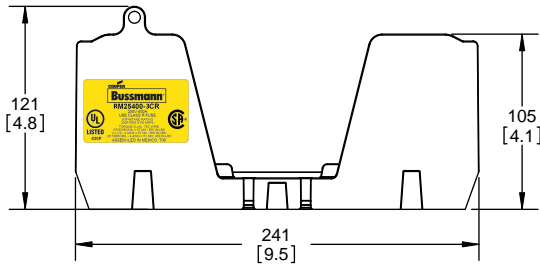

DESIGN UNITS: METRIC (mm)
UNLESS OTHERWISE SPECIFIED [INCHES]

THIRD ANGLE PROJECTION

RM25400-3CR

**RM25400-3CR
WITH CVR-RH-25400 INSTALLED**

**RM25400-3CR
WITH CVRI-RH-25400 INSTALLED**

COOPER Bussmann
St. Louis MO 63178

TITLE:
Class R fuse holder-CUST-250V

SCALE: 1:1   SIZE: A3   SHEET: 11 OF 14