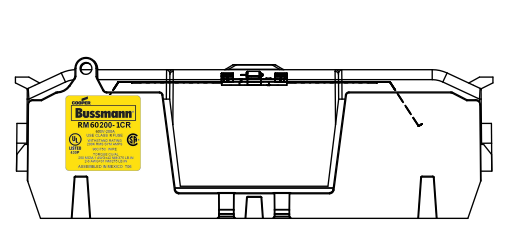

REVISIONS			DATE	ECN	BY
REV	ZONE	DESCRIPTION			

RM60200-1CR

RM60200-1CR WITH CVR-RH-60200 INSTALLED

RM60200-1CR WITH CVRI-RH-60200 INSTALLED