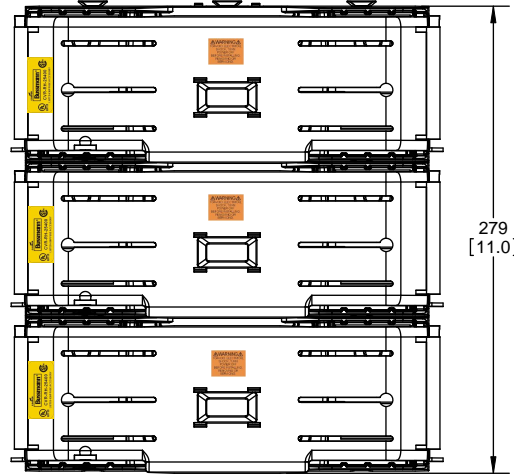

DESIGN UNITS: METRIC (mm)
UNLESS OTHERWISE SPECIFIED [INCHES]

THIRD ANGLE PROJECTION

RM25400-3CR

**RM25400-3CR
WITH CVR-RH-25400 INSTALLED**

**RM25400-3CR
WITH CVRI-RH-25400 INSTALLED**

COOPER Bussmann
St. Louis MO 63178

TITLE:
Class R fuse holder-CUST-250V

SCALE: 1:1   SIZE: A3   SHEET: 11 OF 14