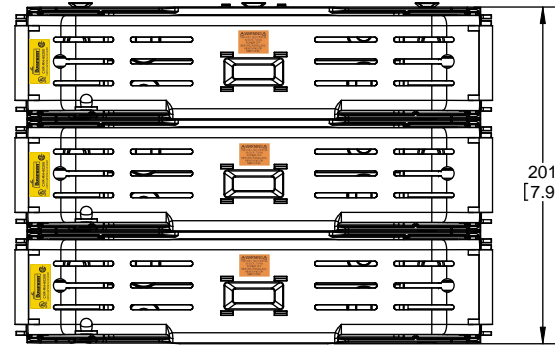

RM60200-3CR

**RM60200-3CR
WITH CVR-RH-60200 INSTALLED**

**RM60200-3CR
WITH CVRI-RH-60200 INSTALLED**

COOPER Bussmann
St. Louis MO 63178

TITLE:
Class R fuse holder-CUST-600V

SCALE: 1:1   SIZE: A3   SHEET: 6 OF 12