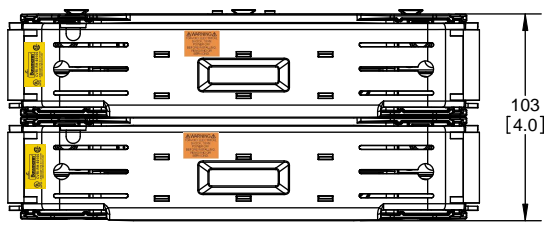

DESIGN UNITS: METRIC (mm)
UNLESS OTHERWISE SPECIFIED
[INCHES]

THIRD ANGLE PROJECTION

REVISIONS					
REV	ZONE	DESCRIPTION	DATE	ECN	BY

RM60100-2CR

**RM60100-2CR
WITH CVR-RH-60100 INSTALLED**

**RM60100-2CR
WITH CVRI-RH-60100 INSTALLED**

ALLEN KEY
#3/16" (5.5MM)

COOPER Bussmann
St. Louis MO 63178

TITLE:
Class R fuse holder-CUST-600V

SCALE: 1:1   SIZE: A3   SHEET: 2 OF 12