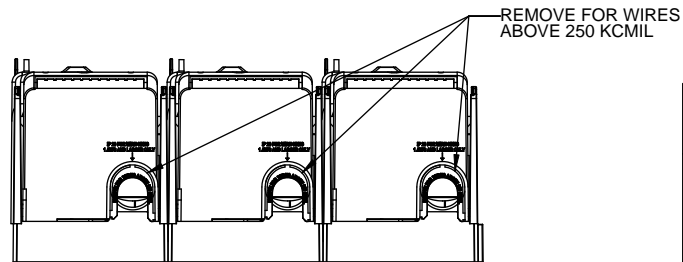

DESIGN UNITS: METRIC (mm)
UNLESS OTHERWISE SPECIFIED [INCHES]

THIRD ANGLE PROJECTION

RM25400-3CR

**RM25400-3CR
WITH CVR-RH-25400 INSTALLED**

**RM25400-3CR
WITH CVRI-RH-25400 INSTALLED**

COOPER Bussmann
St. Louis MO 63178

TITLE:
Class R fuse holder-CUST-250V

SCALE: 1:1   SIZE: A3   SHEET: 11 OF 14