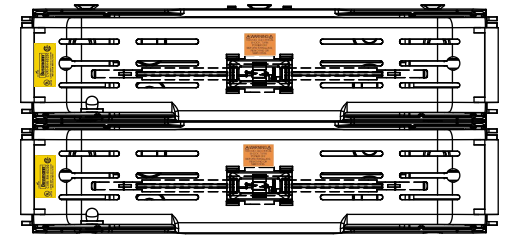

RM60200-2CR

**RM60200-2CR
WITH CVR-RH-60200 INSTALLED**

**RM60200-2CR
WITH CVRI-RH-60200 INSTALLED**

COOPER Bussmann
St. Louis MO 63178

TITLE: **Class R fuse holder-CUST-600V**

SCALE: 1:1 SIZE: A3 SHEET: 5 OF 12