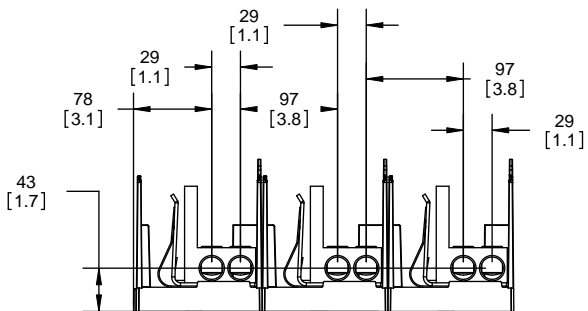

**RM60600-3CR
WITH CVRI-RH-60600 INSTALLED**

COOPER Bussmann
St. Louis MO 63178

TITLE:
Class R fuse holder-CUST-600V

SCALE: 1:5   SIZE: A3   SHEET: 12 OF 12