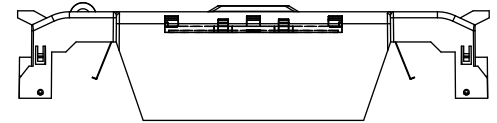

CVR-RH-60100

CVRI-RH-60100

COOPER Bussmann
St. Louis MO 63178

TITLE: **Class R fuse holder-CUST-600V**

SCALE: 1:1 SIZE: A3 SHEET: 1 OF 12