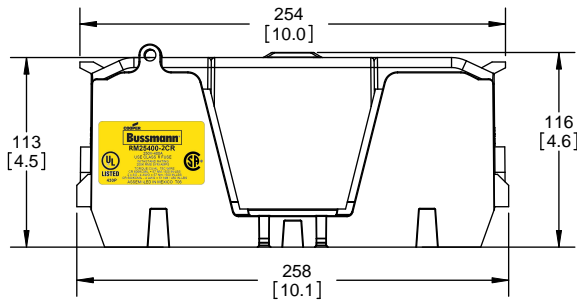

SCALE: 1:1 SIZE: A3 SHEET: 9 OF 14

DESIGN UNITS: METRIC (mm)
UNLESS OTHERWISE SPECIFIED [INCHES]

THIRD ANGLE PROJECTION

RM25400-2CR

**RM25400-2CR
WITH CVR-RH-25400 INSTALLED**

**RM25400-2CR
WITH CVRI-RH-25400 INSTALLED**