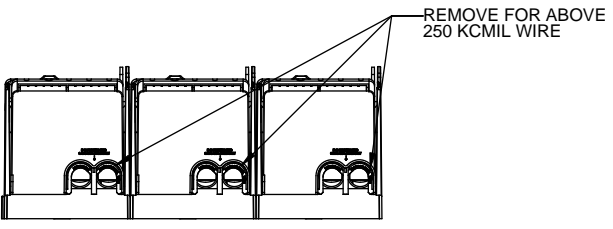

SCALE: 1:5 SIZE: A3 SHEET: 11 OF 12

REVISIONS				DATE	ECN	BY
REV	ZONE	DESCRIPTION				

RM60600-3CR

**RM60600-3CR
WITH CVR-RH-60600 INSTALLED**

**RM60600-3CR
WITH CVRI-RH-60600 INSTALLED**

COOPER Bussmann
St. Louis MO 63178