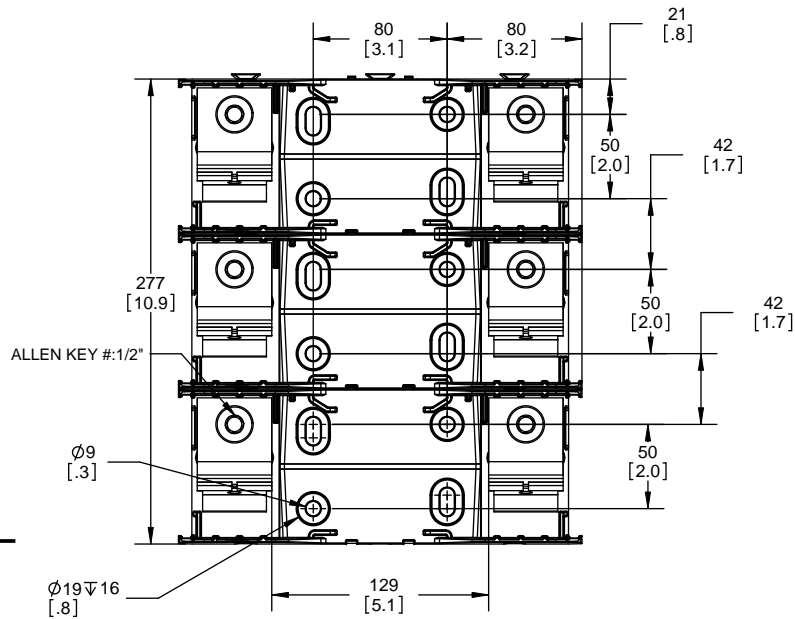

DESIGN UNITS: METRIC (mm)
UNLESS OTHERWISE SPECIFIED [INCHES]

THIRD ANGLE PROJECTION

RM25400-3CR

**RM25400-3CR
WITH CVR-RH-25400 INSTALLED**