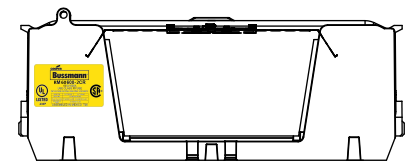

RM60600-2CR WITH CVRI-RH-60600 INSTALLED

COOPER Bussmann
St. Louis MO 63178

TITLE:
Class R fuse holder-CUST-600V

SCALE: 1:5   SIZE: A3   SHEET: 11 OF 12