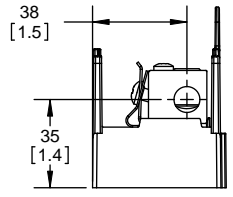

CVR-RH-60100

CVRI-RH-60100

COOPER Bussmann
St. Louis MO 63178

TITLE: **Class R fuse holder-CUST-600V**

SCALE: 1:1 SIZE: A3 SHEET: 1 OF 12