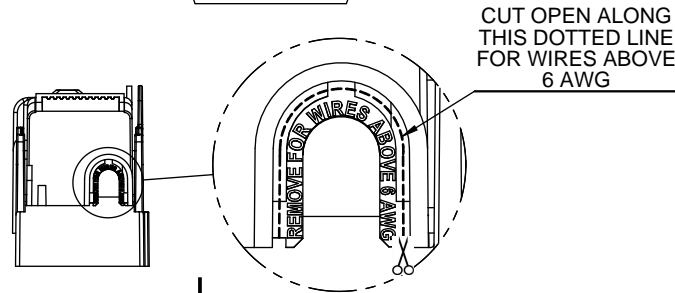

SCALE: 1:2 SIZE: A3 SHEET: 2 OF 14

RM25100-1CR

ALLEN KEY #: 3/16" (5.5MM)

RM25100-1CR WITH CVR-RH-25100 INSTALLED

RM25100-1CR WITH CVRI-RH-25100 INSTALLED

CVR-RH-25100

CVRI-RH-25100

COOPER Bussmann
St. Louis MO 63178