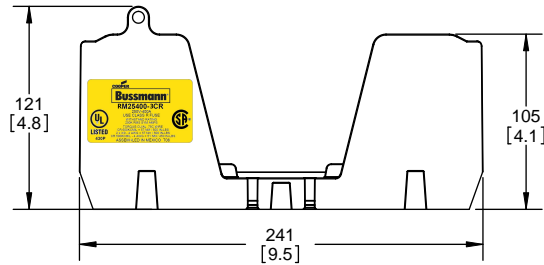

**RM25400-3CR
WITH CVRI-RH-25400 INSTALLED**

COOPER Bussmann
St. Louis MO 63178

TITLE:
Class R fuse holder-CUST-250V

SCALE: 1:1   SIZE: A3   SHEET: 11 OF 14