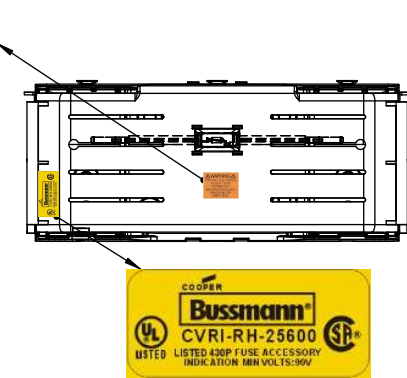

RM25600-1CR WITH CVRI-RH-25600 INSTALLED