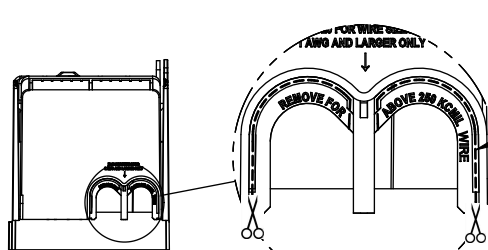

WIRE SIZE	CUT TORQUE	AL TORQUE
600 KCMIL	87 NM / 620 IN-LBS	
DUAL 304 AWG	37 NM/600 IN-LBS	33.9 NM/300 IN-LBS
1000 KCMIL	81 NM/580 IN-LBS	

UL LISTED 430P SA ASSEMBLED IN MEXICO T06

CUT OPEN ALONG THIS DOTTED LINE FOR WIRES ABOVE 250 KCMIL