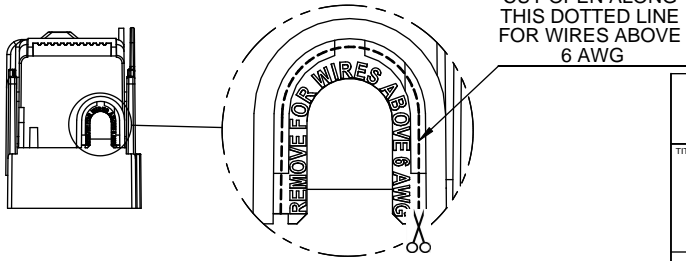

CVR-RH-60100

CVRI-RH-60100

COOPER Bussmann
St. Louis MO 63178

TITLE: **Class R fuse holder-CUST-600V**

SCALE: 1:1 SIZE: A3 SHEET: 1 OF 12