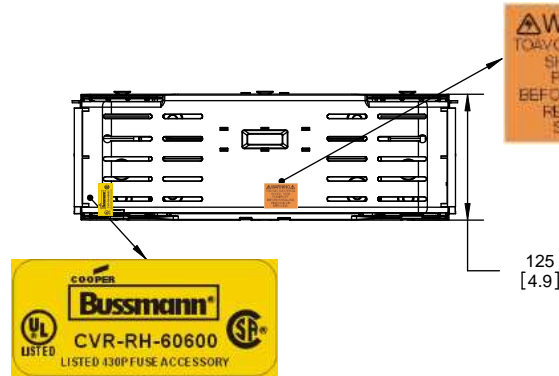

COOPER Bussmann
St. Louis MO 63178

TITLE:
Class R fuse holder-CUST-600V

SCALE: 1:1 SIZE: A3 SHEET: 9 OF 12

RM60600-1CR

RM60600-1CR WITH CVR-RH-60600 INSTALLED

RM60600-1CR WITH CVRI-RH-60600 INSTALLED

CVR-RH-60600