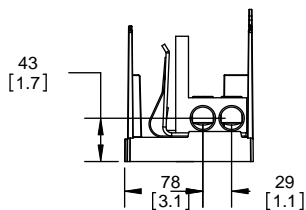

CVRI-RH-60600

COOPER Bussmann
St. Louis MO 63178

TITLE: **Class R fuse holder-CUST-600V**

SCALE: 1:5 SIZE: A3 SHEET: 10 OF 12