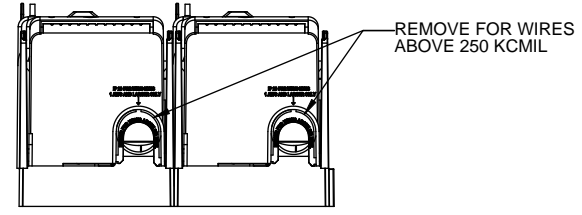

SCALE: 1:1 SIZE: A3 SHEET: 9 OF 14

DESIGN UNITS: METRIC (mm)
UNLESS OTHERWISE SPECIFIED
[INCHES]

THIRD ANGLE PROJECTION

RM25400-2CR

**RM25400-2CR
WITH CVR-RH-25400 INSTALLED**

**RM25400-2CR
WITH CVRI-RH-25400 INSTALLED**