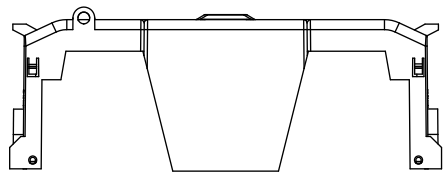

CVR-RH-25400

CVRI-RH-25400

COOPER Bussmann
St. Louis MO 63178

TITLE:
Class R fuse holder-CUST-250V

SCALE: 1:1 SIZE: A3 SHEET: 9 OF 14