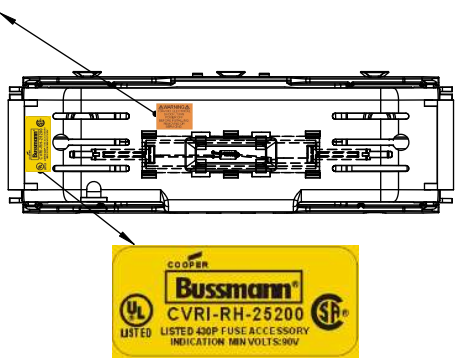

RM25200-1CR

ALLEN KEY #: 3/8"(10.0MM)

RM25200-1CR WITH CVR-RH-25200 INSTALLED

RM25200-1CR WITH CVRI-RH-25200 INSTALLED

CVR-RH-25200

CVRI-RH-25200

COOPER Bussmann
 St. Louis MO 63178

TITLE: **Class R fuse holder-CUST-250V**