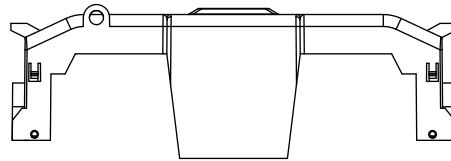

RM25200-1CR

ALLEN KEY #: 3/8"(10.0MM)

RM25200-1CR WITH CVR-RH-25200 INSTALLED

RM25200-1CR WITH CVRI-RH-25200 INSTALLED

CVR-RH-25200

CVRI-RH-25200

COOPER Bussmann
 St. Louis MO 63178

TITLE: **Class R fuse holder-CUST-250V**