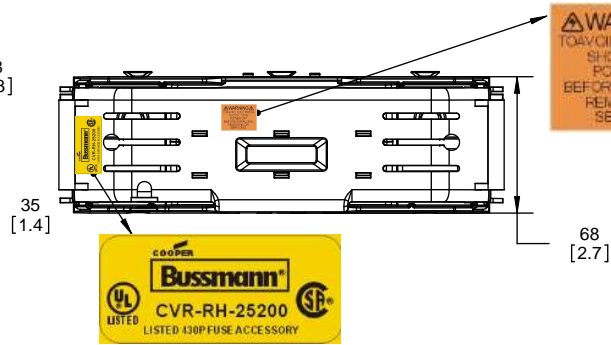

RM25200-1CR

ALLEN KEY #: 3/8"(10.0MM)

RM25200-1CR WITH CVR-RH-25200 INSTALLED

RM25200-1CR WITH CVRI-RH-25200 INSTALLED

CVR-RH-25200

CVRI-RH-25200

COOPER Bussmann
 St. Louis MO 63178

TITLE: **Class R fuse holder-CUST-250V**