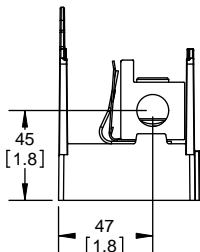

Class R Fuseblocks Catalog Data

Catalog Number	Covers		Voltage	Current	Number of Poles	Label
	Class R	w/o Indication				
RM25100-1CR	CVR-RH-25100	CVRI-RH-25100	250	100	1	RM25100-1CR
RM25100-2CR					2	RM25100-2CR
RM25100-3CR					3	RM25100-3CR
RM25200-1CR	CVR-RH-25200	CVRI-RH-25200		200	1	RM25200-1CR
RM25200-2CR					2	RM25200-2CR
RM25200-3CR					3	RM25200-3CR
RM25400-1CR	CVR-RH-25400	CVRI-RH-25400		400	1	RM25400-1CR
RM25400-2CR					2	RM25400-2CR
RM25400-3CR					3	RM25400-3CR
RM25600-1CR	CVR-RH-25600	CVRI-RH-25600		600	1	RM25600-1CR
RM25600-2CR					2	RM25600-2CR
RM25600-3CR					3	RM25600-3CR

Catalog Number	Covers		Voltage	Current	Number of Poles	Label
	Class R	w/o Indication				
RM60100-1CR	CVR-RH-60100	CVRI-RH-60100	600	100	1	RM60100-1CR
RM60100-2CR					2	RM60100-2CR
RM60100-3CR					3	RM60100-3CR
RM60200-1CR	CVR-RH-60200	CVRI-RH-60200		200	1	RM60200-1CR
RM60200-2CR					2	RM60200-2CR
RM60200-3CR					3	RM60200-3CR
RM60400-1CR	CVR-RH-60400	CVRI-RH-60400		400	1	RM60400-1CR
RM60400-2CR					2	RM60400-2CR
RM60400-3CR					3	RM60400-3CR
RM60600-1CR	CVR-RH-60600	CVRI-RH-60600		600	1	RM60600-1CR
RM60600-2CR					2	RM60600-2CR
RM60600-3CR					3	RM60600-3CR

RM25200-1CR

ALLEN KEY #: 3/8"(10.0MM)

RM25200-1CR WITH CVR-RH-25200 INSTALLED

RM25200-1CR WITH CVRI-RH-25200 INSTALLED

CVR-RH-25200

CVRI-RH-25200

COOPER Bussmann
 St. Louis MO 63178

TITLE: **Class R fuse holder-CUST-250V**

SCALE: 1:1 SIZE: A3 SHEET: 6 OF 14

DESIGN UNITS: METRIC (mm)
UNLESS OTHERWISE SPECIFIED
[INCHES]

THIRD ANGLE PROJECTION

RM25200-2CR

**RM25200-2CR
WITH CVR-RH-25200 INSTALLED**

**RM25200-2CR
WITH CVRI-RH-25200 INSTALLED**