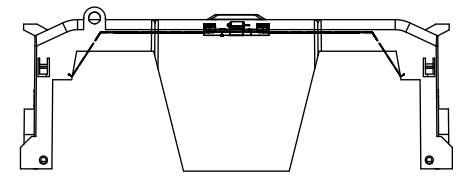

CVR-RH-25400

CVRI-RH-25400

COOPER Bussmann
St. Louis MO 63178

TITLE:
Class R fuse holder-CUST-250V

SCALE: 1:1 SIZE: A3 SHEET: 9 OF 14