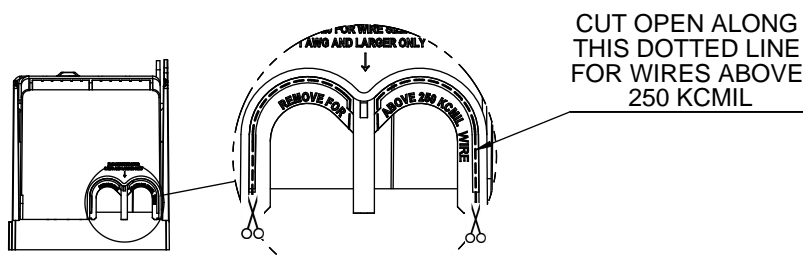

WIRE SIZE	CUT TORQUE	AL TORQUE
600 KCMIL	87 NM / 620 IN-LBS	
DUAL 304 AWG	37 NM/300 IN-LBS	33.9 NM/300 IN-LBS
1000 KCMIL	81 NM/600 IN-LBS	
4 AWG	51 NM/450 IN-LBS	

UL LISTED 430P SA ASSEMBLED IN MEXICO T06