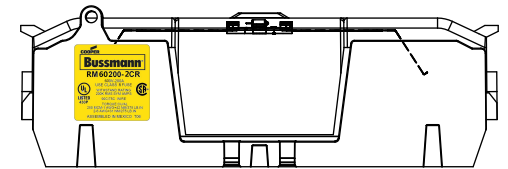

RM60200-2CR

**RM60200-2CR
WITH CVR-RH-60200 INSTALLED**

**RM60200-2CR
WITH CVRI-RH-60200 INSTALLED**

COOPER Bussmann
St. Louis MO 63178

TITLE:
Class R fuse holder-CUST-600V

SCALE: 1:1   SIZE: A3   SHEET: 5 OF 12