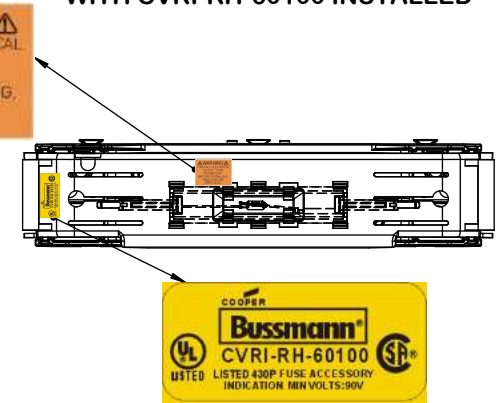

RM60100-1CR WITH CVRI-RH-60100 INSTALLED

WARNING
TO AVOID ELECTRICAL SHOCK, TURN POWER OFF BEFORE INSTALLING, REMOVING OR SERVICING.