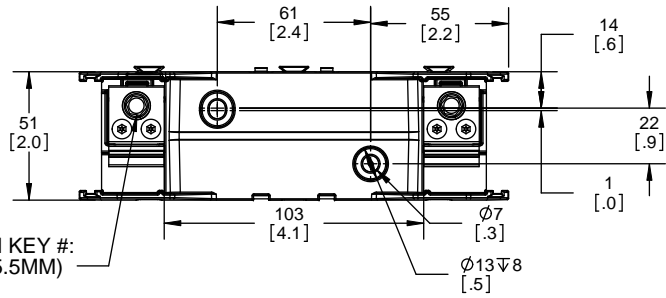

Class R Fuseblocks Catalog Data

Catalog Number	Covers		Voltage	Current	Number of Poles	Label
	Class R	w/o Indication				
RM25100-1CR	CVR-RH-25100	CVRI-RH-25100	250	100	1	RM25100-1CR
RM25100-2CR					2	RM25100-2CR
RM25100-3CR					3	RM25100-3CR
RM25200-1CR	CVR-RH-25200	CVRI-RH-25200		200	1	RM25200-1CR
RM25200-2CR					2	RM25200-2CR
RM25200-3CR					3	RM25200-3CR
RM25400-1CR	CVR-RH-25400	CVRI-RH-25400		400	1	RM25400-1CR
RM25400-2CR					2	RM25400-2CR
RM25400-3CR					3	RM25400-3CR
RM25600-1CR	CVR-RH-25600	CVRI-RH-25600		600	1	RM25600-1CR
RM25600-2CR					2	RM25600-2CR
RM25600-3CR					3	RM25600-3CR

Catalog Number	Covers		Voltage	Current	Number of Poles	Label
	Class R	w/o Indication				
RM60100-1CR	CVR-RH-60100	CVRI-RH-60100	600	100	1	RM60100-1CR
RM60100-2CR					2	RM60100-2CR
RM60100-3CR					3	RM60100-3CR
RM60200-1CR	CVR-RH-60200	CVRI-RH-60200		200	1	RM60200-1CR
RM60200-2CR					2	RM60200-2CR
RM60200-3CR					3	RM60200-3CR
RM60400-1CR	CVR-RH-60400	CVRI-RH-60400		400	1	RM60400-1CR
RM60400-2CR					2	RM60400-2CR
RM60400-3CR					3	RM60400-3CR
RM60600-1CR	CVR-RH-60600	CVRI-RH-60600		600	1	RM60600-1CR
RM60600-2CR					2	RM60600-2CR
RM60600-3CR					3	RM60600-3CR

RM25100-1CR

ALLEN KEY #: 3/16" (5.5MM)

RM25100-1CR WITH CVR-RH-25100 INSTALLED

RM25100-1CR WITH CVRI-RH-25100 INSTALLED

CVR-RH-25100

CVRI-RH-25100

COOPER Bussmann
St. Louis MO 63178

TITLE: **Class R fuse holder-CUST-250V**