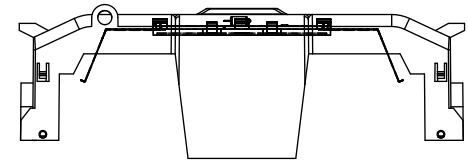

RM25200-1CR

ALLEN KEY #: 3/8"(10.0MM)

RM25200-1CR WITH CVR-RH-25200 INSTALLED

RM25200-1CR WITH CVRI-RH-25200 INSTALLED

CVR-RH-25200

CVRI-RH-25200

COOPER Bussmann
 St. Louis MO 63178

TITLE: **Class R fuse holder-CUST-250V**