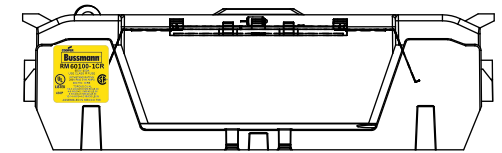

RM60100-1CR

RM60100-1CR WITH CVR-RH-60100 INSTALLED

RM60100-1CR WITH CVRI-RH-60100 INSTALLED

WARNING
TO AVOID ELECTRICAL SHOCK, TURN POWER OFF BEFORE INSTALLING, REMOVING OR SERVICING.

CVR-RH-60100

CVRI-RH-60100

COOPER Bussmann
St. Louis MO 63178

TITLE: **Class R fuse holder-CUST-600V**

SCALE: 1:1 SIZE: A3 SHEET: 1 OF 12