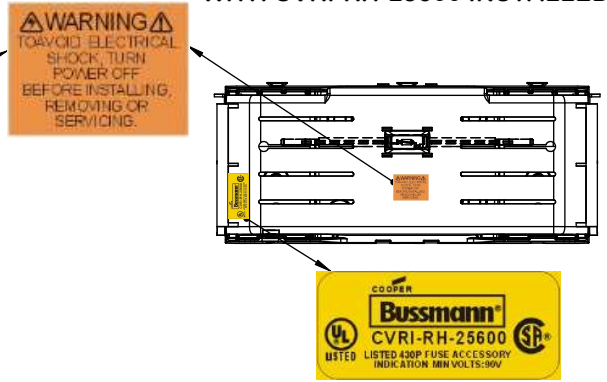

RM25600-1CR WITH CVRI-RH-25600 INSTALLED