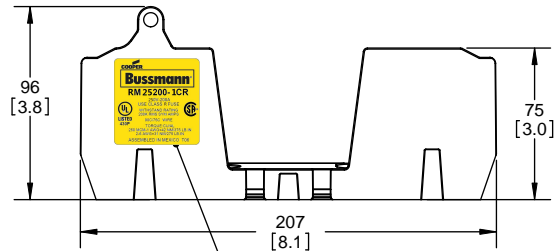

RM25200-1CR

ALLEN KEY #: 3/8"(10.0MM)

RM25200-1CR WITH CVR-RH-25200 INSTALLED

RM25200-1CR WITH CVRI-RH-25200 INSTALLED

CVR-RH-25200

CVRI-RH-25200

COOPER Bussmann
 St. Louis MO 63178

TITLE: **Class R fuse holder-CUST-250V**