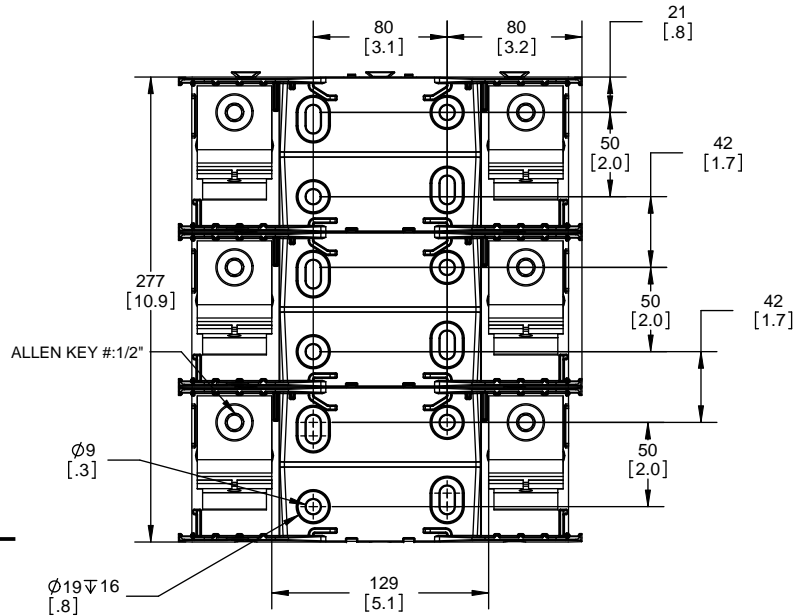

DESIGN UNITS: METRIC (mm)
UNLESS OTHERWISE SPECIFIED
[INCHES]

THIRD ANGLE PROJECTION

RM25400-3CR

**RM25400-3CR
WITH CVR-RH-25400 INSTALLED**

**RM25400-3CR
WITH CVRI-RH-25400 INSTALLED**

COOPER Bussmann
St. Louis MO 63178

TITLE:
Class R fuse holder-CUST-250V

SCALE: 1:1   SIZE: A3   SHEET: 11 OF 14