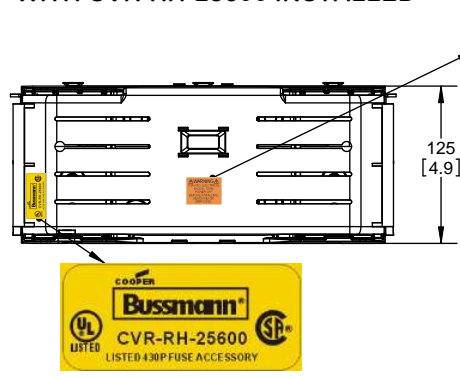

RM25600-1CR WITH CVR-RH-25600 INSTALLED