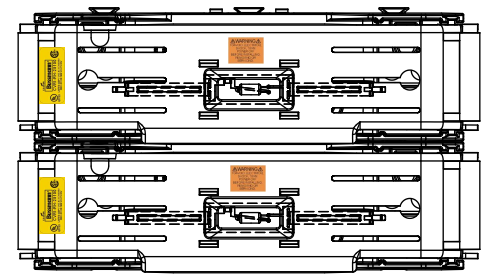

SCALE: 1:1 SIZE: A3 SHEET: 3 OF 14

DESIGN UNITS: METRIC (mm)
UNLESS OTHERWISE SPECIFIED
[INCHES]

THIRD ANGLE PROJECTION

RM25100-2CR

**RM25100-2CR
WITH CVR-RH-25100 INSTALLED**

**RM25100-2CR
WITH CVRI-RH-25100 INSTALLED**