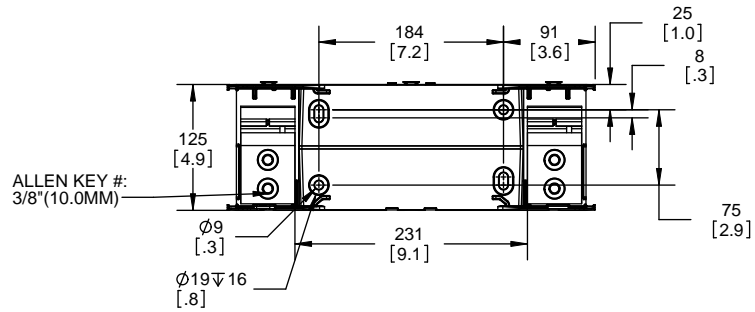

RM60600-1CR