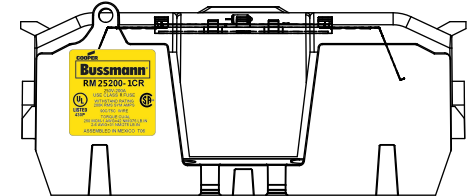

RM25200-1CR

ALLEN KEY #: 3/8"(10.0MM)

RM25200-1CR WITH CVR-RH-25200 INSTALLED

RM25200-1CR WITH CVRI-RH-25200 INSTALLED

CVR-RH-25200

CVRI-RH-25200

COOPER Bussmann
 St. Louis MO 63178

TITLE: **Class R fuse holder-CUST-250V**