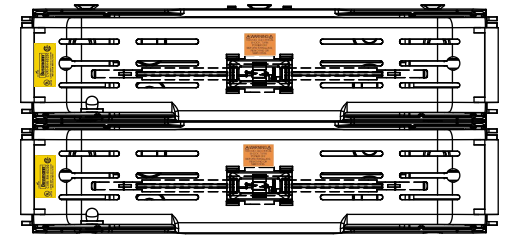

RM60200-2CR

**RM60200-2CR
WITH CVR-RH-60200 INSTALLED**

**RM60200-2CR
WITH CVRI-RH-60200 INSTALLED**

COOPER Bussmann
St. Louis MO 63178

TITLE:
Class R fuse holder-CUST-600V

SCALE: 1:1   SIZE: A3   SHEET: 5 OF 12