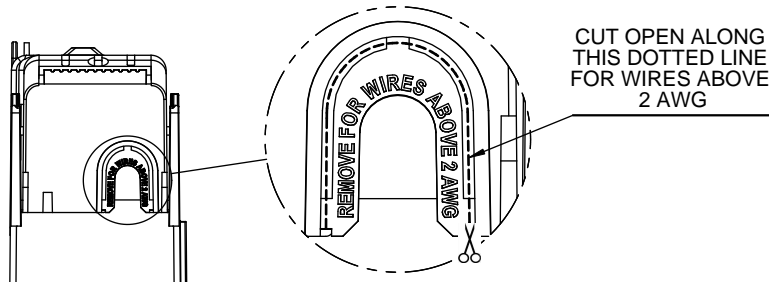

RM25200-1CR

ALLEN KEY #: 3/8"(10.0MM)

RM25200-1CR WITH CVR-RH-25200 INSTALLED

RM25200-1CR WITH CVRI-RH-25200 INSTALLED

CVR-RH-25200

CVRI-RH-25200

COOPER Bussmann
 St. Louis MO 63178

TITLE: **Class R fuse holder-CUST-250V**