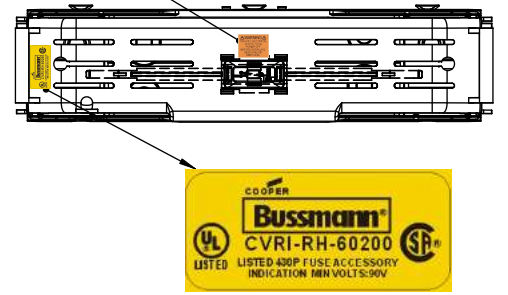

REVISIONS			DATE	ECN	BY
REV	ZONE	DESCRIPTION			

RM60200-1CR

RM60200-1CR WITH CVR-RH-60200 INSTALLED

RM60200-1CR WITH CVRI-RH-60200 INSTALLED

WARNING
TO AVOID ELECTRICAL SHOCK, TURN POWER OFF BEFORE INSTALLING, REMOVING OR SERVICING.

CVR-RH-60200

CVRI-RH-60200

COOPER Bussmann
St. Louis MO 63178

TITLE: **Class R fuse holder-CUST-600V**

SCALE: 1:1 SIZE: A3 SHEET: 4 OF 12