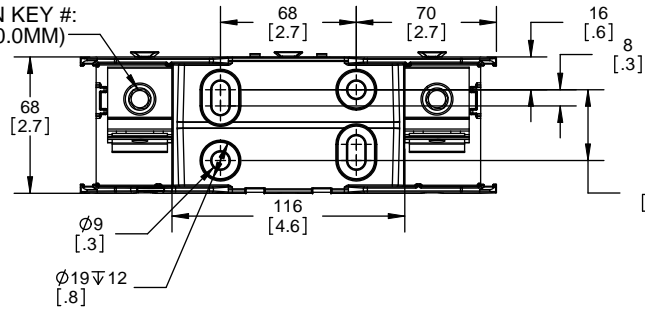

RM25200-1CR

ALLEN KEY #: 3/8"(10.0MM)

RM25200-1CR WITH CVR-RH-25200 INSTALLED

RM25200-1CR WITH CVRI-RH-25200 INSTALLED

CVR-RH-25200

CVRI-RH-25200

COOPER Bussmann
 St. Louis MO 63178

TITLE: **Class R fuse holder-CUST-250V**