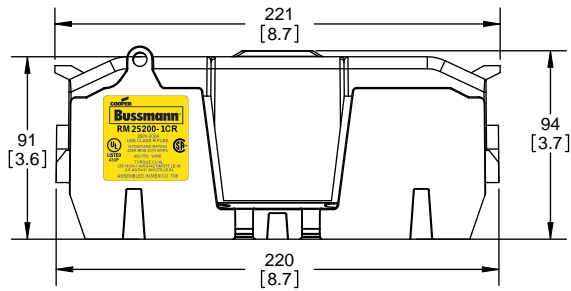

RM25200-1CR

ALLEN KEY #: 3/8"(10.0MM)

RM25200-1CR WITH CVR-RH-25200 INSTALLED

RM25200-1CR WITH CVRI-RH-25200 INSTALLED

CVR-RH-25200

CVRI-RH-25200

COOPER Bussmann
 St. Louis MO 63178

TITLE: **Class R fuse holder-CUST-250V**