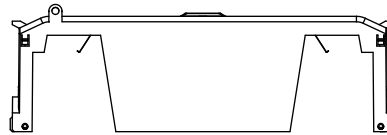

COOPER Bussmann
St. Louis MO 63178

TITLE:
Class R fuse holder-CUST-600V

SCALE: 1:1 SIZE: A3 SHEET: 9 OF 12

RM60600-1CR

RM60600-1CR WITH CVR-RH-60600 INSTALLED

RM60600-1CR WITH CVRI-RH-60600 INSTALLED

CVR-RH-60600