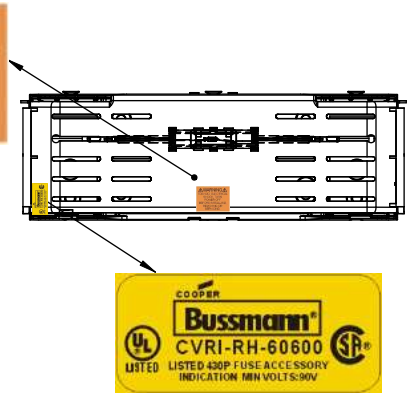

COOPER Bussmann
St. Louis MO 63178

TITLE:
Class R fuse holder-CUST-600V

SCALE: 1:1 SIZE: A3 SHEET: 9 OF 12

RM60600-1CR

RM60600-1CR WITH CVR-RH-60600 INSTALLED

RM60600-1CR WITH CVRI-RH-60600 INSTALLED

CVR-RH-60600