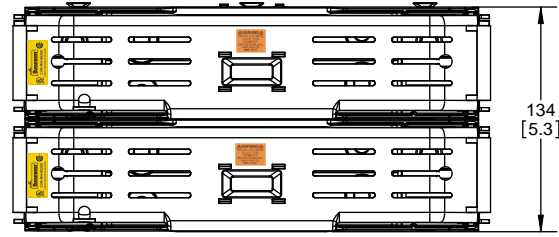

RM60200-2CR

**RM60200-2CR
WITH CVR-RH-60200 INSTALLED**

**RM60200-2CR
WITH CVRI-RH-60200 INSTALLED**

COOPER Bussmann
St. Louis MO 63178

TITLE:
Class R fuse holder-CUST-600V

SCALE: 1:1 SIZE: A3 SHEET: 5 OF 12