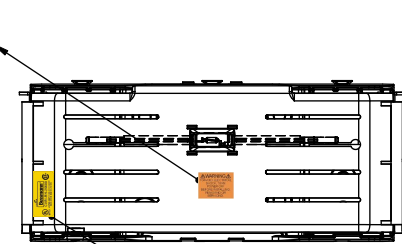

RM25600-1CR WITH CVRI-RH-25600 INSTALLED

WARNING
TO AVOID ELECTRICAL SHOCK, TURN POWER OFF BEFORE INSTALLING, REMOVING OR SERVICING.