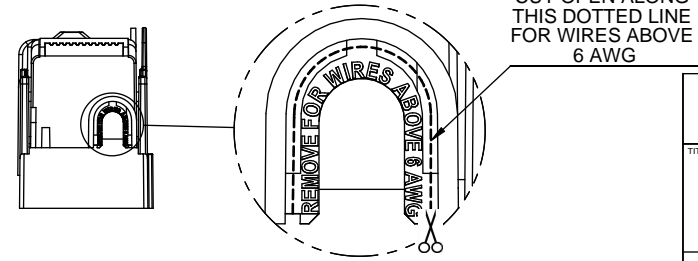

CVRI-RH-60100

COOPER Bussmann
St. Louis MO 63178

TITLE: **Class R fuse holder-CUST-600V**

SCALE: 1:1 SIZE: A3 SHEET: 1 OF 12