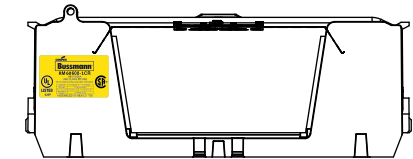

TITLE:
Class R fuse holder-CUST-600V

SCALE: 1:1 SIZE: A3 SHEET: 9 OF 12

RM60600-1CR

RM60600-1CR WITH CVR-RH-60600 INSTALLED

CVR-RH-60600

RM60600-1CR WITH CVRI-RH-60600 INSTALLED

WARNING
 TO AVOID ELECTRICAL SHOCK, TURN POWER OFF BEFORE INSTALLING, REMOVING OR SERVICING.