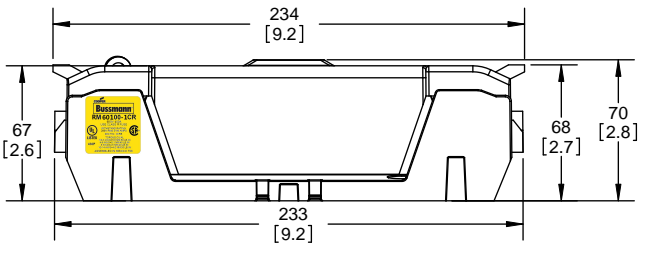

TITLE: **Class R fuse holder-CUST-250V**

SCALE: 1:1 SIZE: A3 SHEET: 14 OF 14

REVOLUTIONS			DATE	ECN	BY
REV	ZONE	DESCRIPTION			

RM60100-1CR

RM60100-1CR WITH CVR-RH-60100 INSTALLED

RM60100-1CR WITH CVRI-RH-60100 INSTALLED