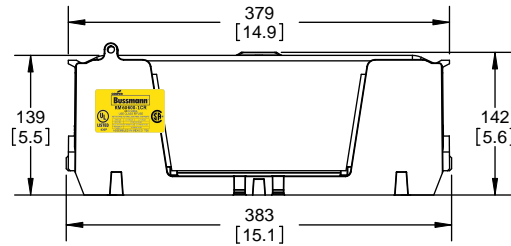

RM60600-1CR WITH CVR-RH-60600 INSTALLED