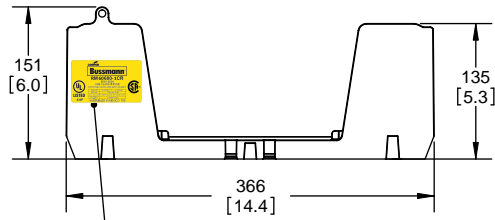

RM60600-1CR