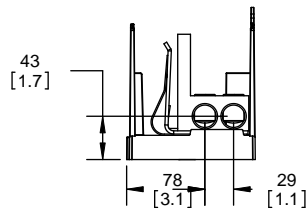

RM60600-1CR