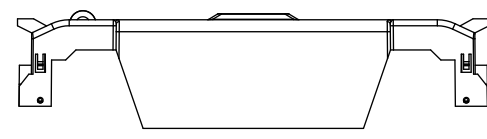

CVR-RH-60100