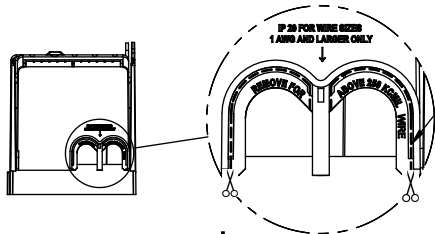

CUT OPEN ALONG THIS DOTTED LINE FOR WIRES ABOVE 250 KCMIL