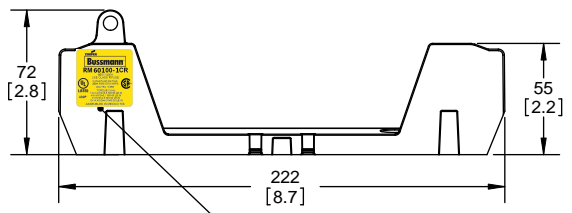

TITLE: **Class R fuse holder-CUST-250V**

SCALE: 1:1 SIZE: A3 SHEET: 14 OF 14

REVOLUTIONS			DATE	ECN	BY
REV	ZONE	DESCRIPTION			

RM60100-1CR

RM60100-1CR WITH CVR-RH-60100 INSTALLED

RM60100-1CR WITH CVRI-RH-60100 INSTALLED