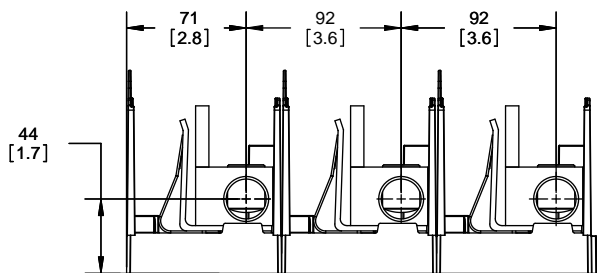

RM25400-3CR
WITH CVRI-RH-25400 INSTALLED

COOPER Bussmann
St. Louis MO 63178

TITLE:
Class R fuse holder-CUST-250V

SCALE: 1:1   SIZE: A3   SHEET: 11 OF 14