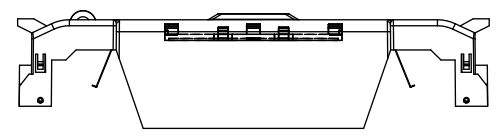

CVRI-RH-60100

COOPER Bussmann
St. Louis MO 63178

TITLE: **Class R fuse holder-CUST-600V**

SCALE: 1:1 SIZE: A3 SHEET: 1 OF 12