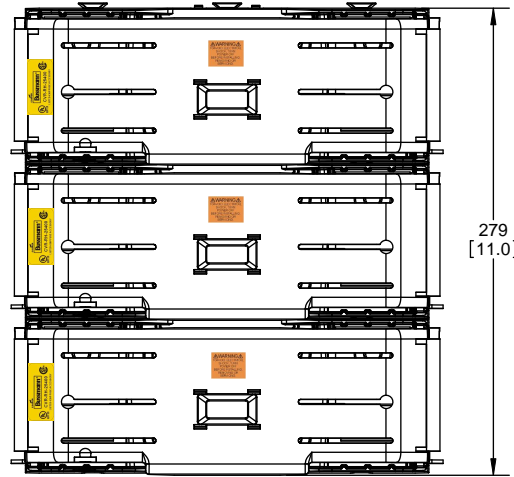

DESIGN UNITS: METRIC (mm)
UNLESS OTHERWISE SPECIFIED
[INCHES]

THIRD ANGLE PROJECTION

RM25400-3CR
WITH CVRI-RH-25400 INSTALLED

COOPER Bussmann
St. Louis MO 63178

TITLE:
Class R fuse holder-CUST-250V

SCALE: 1:1   SIZE: A3   SHEET: 11 OF 14