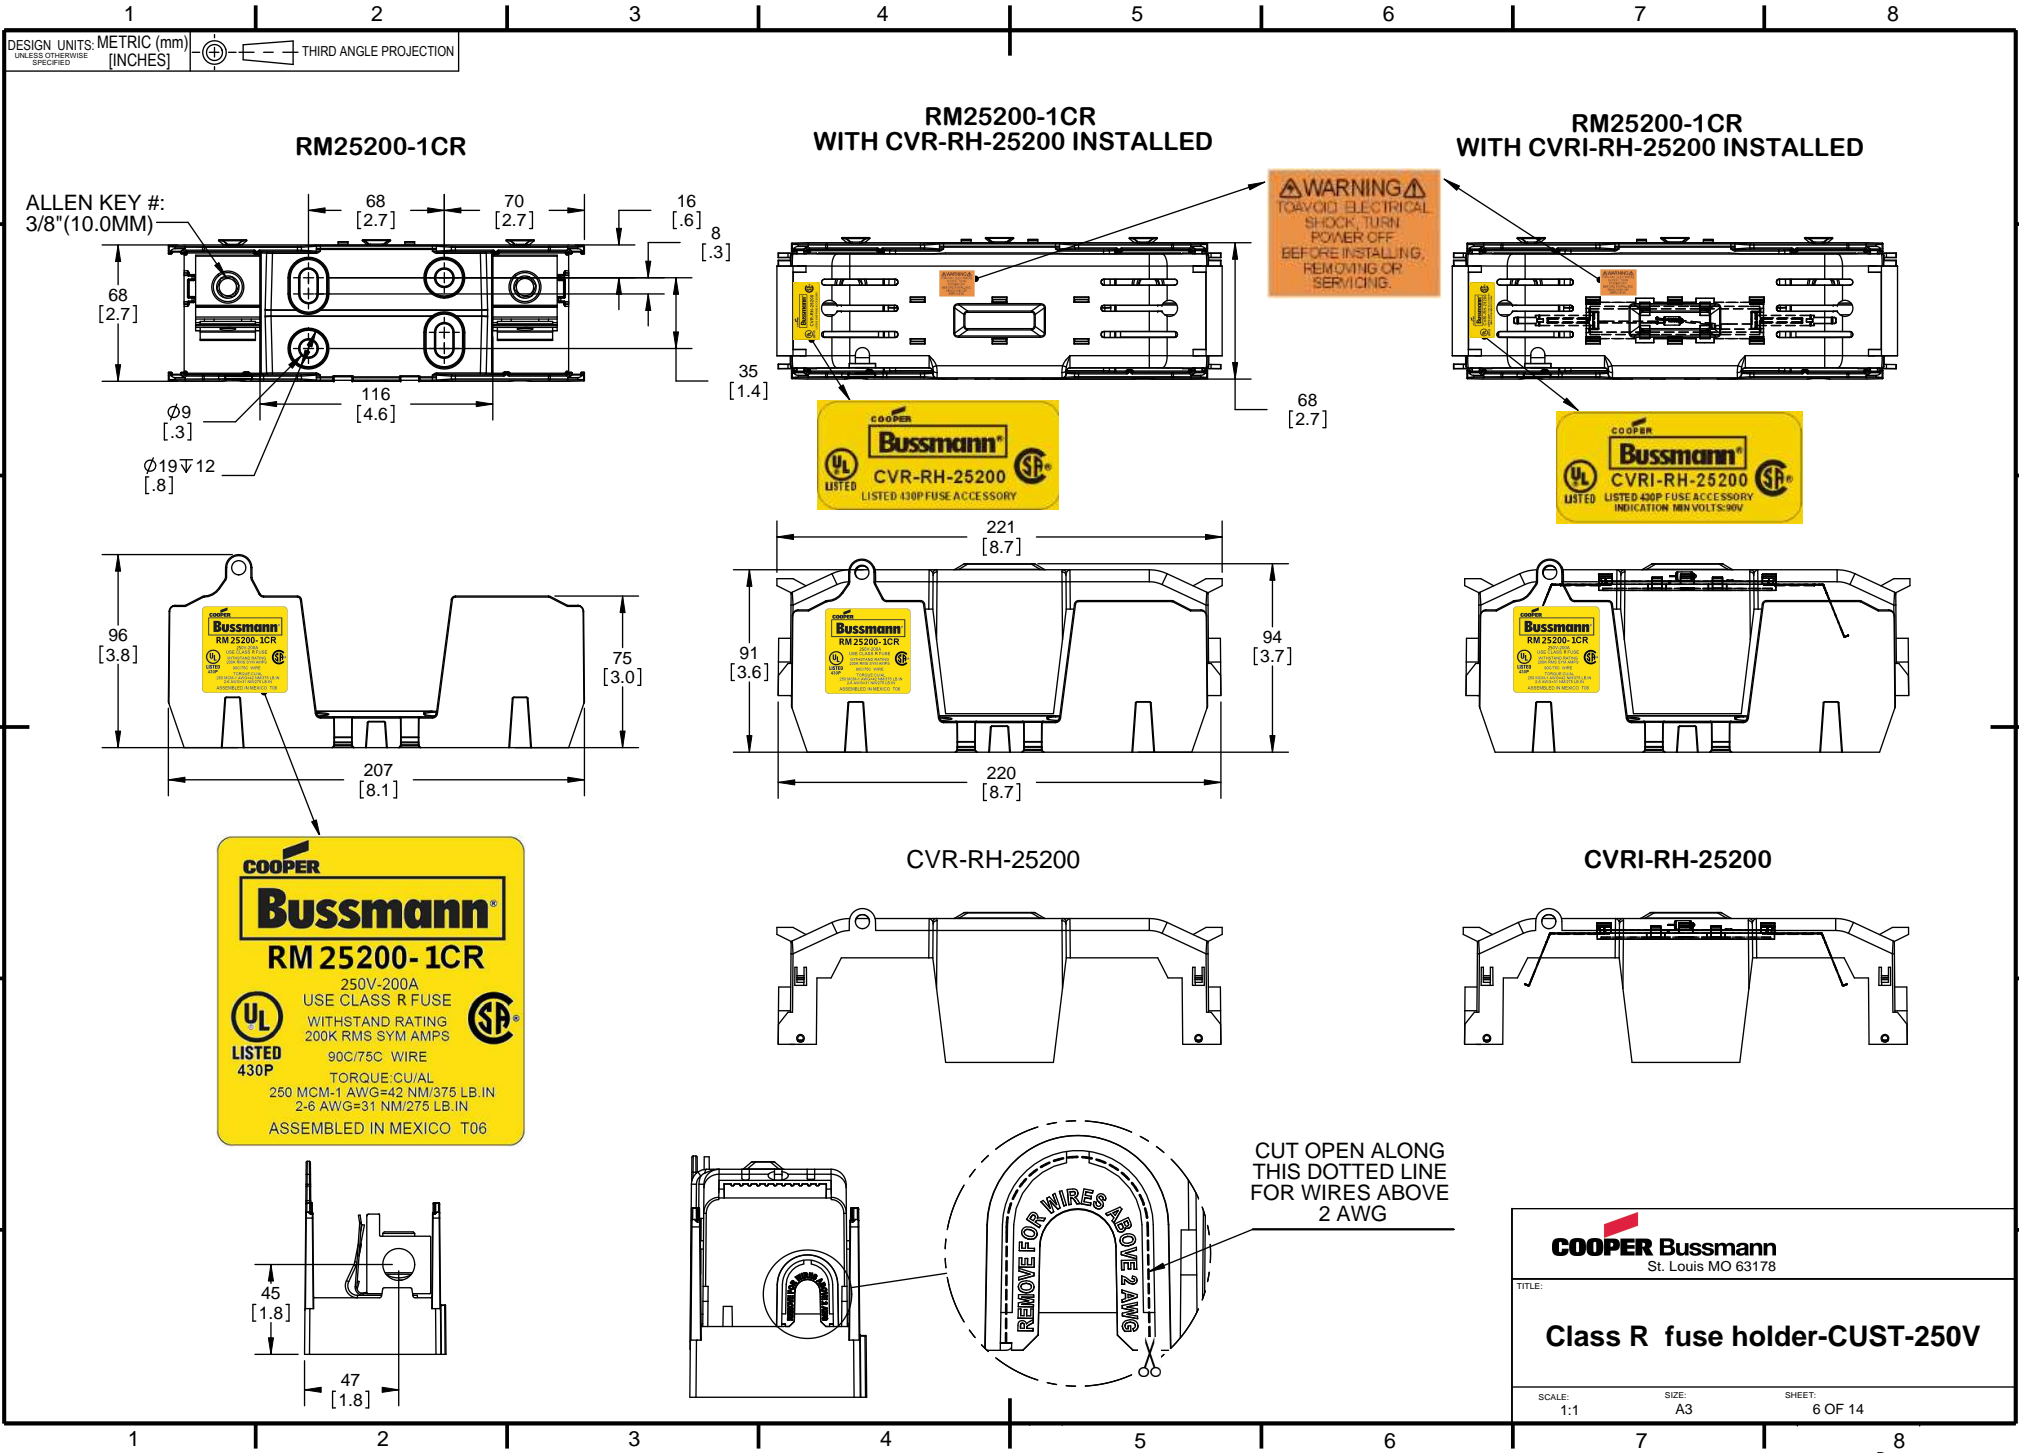

COOPER Bussmann
St. Louis MO 63178

TITLE:
Class R fuse holder-CUST-250V

SCALE: 1:1 SIZE: A3 SHEET: 6 OF 14