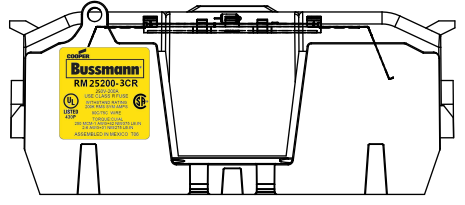

DESIGN UNITS: METRIC (mm)
UNLESS OTHERWISE SPECIFIED [INCHES]

THIRD ANGLE PROJECTION

RM25200-3CR

**RM25200-3CR
WITH CVR-RH-25200 INSTALLED**

**RM25200-3CR
WITH CVRI-RH-25200 INSTALLED**

ALLEN KEY #:
3/8"(10.0MM)

COOPER Bussmann
St. Louis MO 63178

TITLE:
Class R fuse holder-CUST-250V

SCALE: 1:1   SIZE: A3   SHEET: 8 OF 14