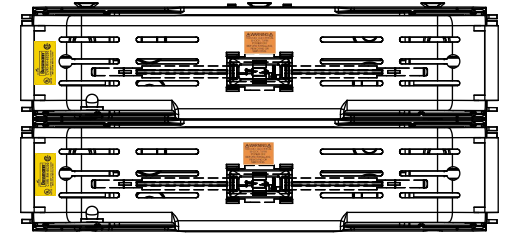

RM60200-2CR

**RM60200-2CR
WITH CVR-RH-60200 INSTALLED**

**RM60200-2CR
WITH CVRI-RH-60200 INSTALLED**

COOPER Bussmann
St. Louis MO 63178

TITLE:
Class R fuse holder-CUST-600V

SCALE: 1:1 SIZE: A3 SHEET: 5 OF 12