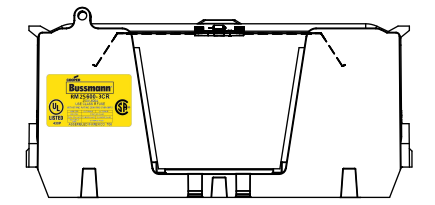

DESIGN UNITS: METRIC (mm)
UNLESS OTHERWISE SPECIFIED
[INCHES]

THIRD ANGLE PROJECTION

RM25600-3CR

**RM25600-3CR
WITH CVR-RH-25600 INSTALLED**

**RM25600-3CR
WITH CVRI-RH-25600 INSTALLED**

COOPER Bussmann
St. Louis MO 63178