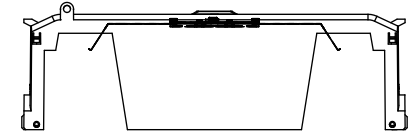

CVRI-RH-60600