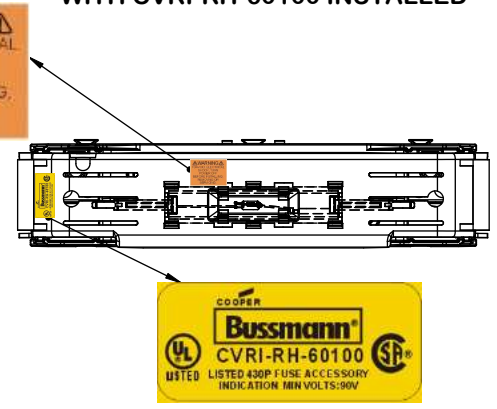

TITLE: **Class R fuse holder-CUST-250V**

SCALE: 1:1 SIZE: A3 SHEET: 14 OF 14

REVOLUTIONS			DATE	ECN	BY
REV	ZONE	DESCRIPTION			

RM60100-1CR

RM60100-1CR WITH CVR-RH-60100 INSTALLED

RM60100-1CR WITH CVRI-RH-60100 INSTALLED