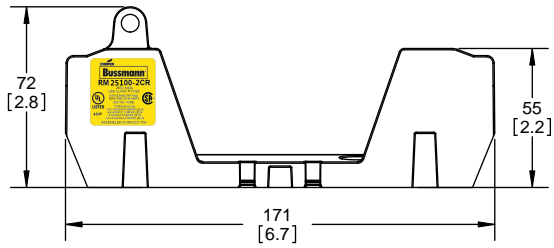

**RM25100-2CR
WITH CVRI-RH-25100 INSTALLED**

COOPER Bussmann
St. Louis MO 63178

Class R fuse holder-CUST-250V

SCALE: 1:1   SIZE: A3   SHEET: 4 OF 14