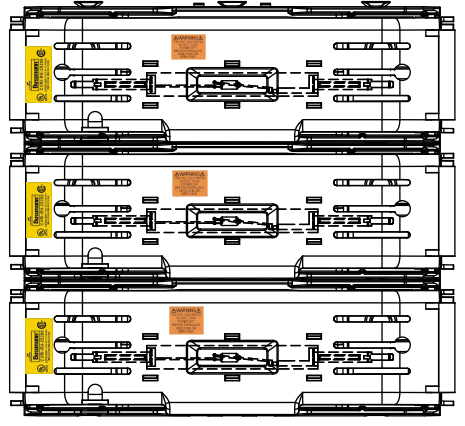

DESIGN UNITS: METRIC (mm)
UNLESS OTHERWISE SPECIFIED [INCHES]

THIRD ANGLE PROJECTION

RM25200-3CR

**RM25200-3CR
WITH CVR-RH-25200 INSTALLED**

**RM25200-3CR
WITH CVRI-RH-25200 INSTALLED**

ALLEN KEY #:
3/8"(10.0MM)

COOPER Bussmann
St. Louis MO 63178

TITLE:
Class R fuse holder-CUST-250V

SCALE: 1:1   SIZE: A3   SHEET: 8 OF 14