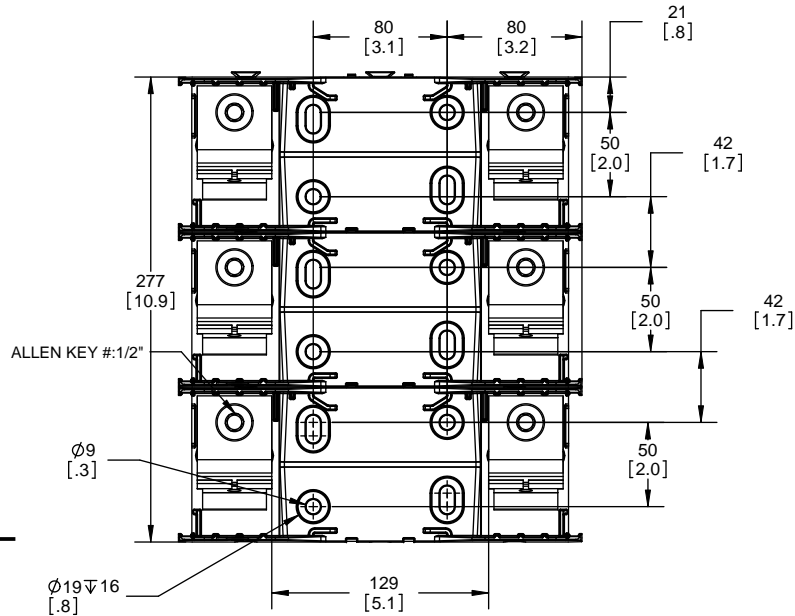

DESIGN UNITS: METRIC (mm)
UNLESS OTHERWISE SPECIFIED
[INCHES]

THIRD ANGLE PROJECTION

RM25400-3CR

RM25400-3CR
WITH CVR-RH-25400 INSTALLED