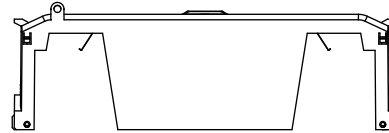

TITLE:
Class R fuse holder-CUST-600V

SCALE: 1:1 SIZE: A3 SHEET: 9 OF 12

RM60600-1CR

RM60600-1CR WITH CVR-RH-60600 INSTALLED

CVR-RH-60600

RM60600-1CR WITH CVRI-RH-60600 INSTALLED

WARNING
 TO AVOID ELECTRICAL SHOCK, TURN POWER OFF BEFORE INSTALLING, REMOVING OR SERVICING.