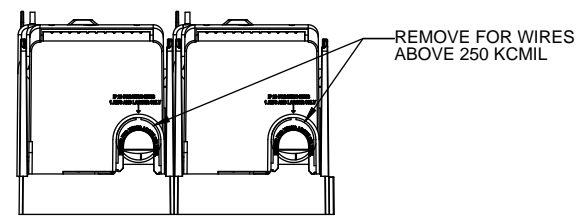

SCALE: 1:1 SIZE: A3 SHEET: 8 OF 14

DESIGN UNITS: METRIC (mm)
UNLESS OTHERWISE SPECIFIED [INCHES]

THIRD ANGLE PROJECTION

RM25400-2CR

**RM25400-2CR
WITH CVR-RH-25400 INSTALLED**

**RM25400-2CR
WITH CVRI-RH-25400 INSTALLED**