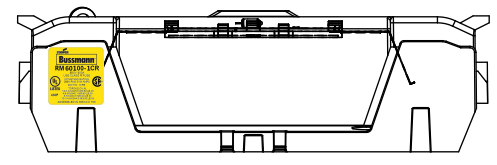

TITLE: **Class R fuse holder-CUST-250V**

SCALE: 1:1 SIZE: A3 SHEET: 14 OF 14

REVOLUTIONS			DATE	ECN	BY
REV	ZONE	DESCRIPTION			

RM60100-1CR

RM60100-1CR WITH CVR-RH-60100 INSTALLED

RM60100-1CR WITH CVRI-RH-60100 INSTALLED