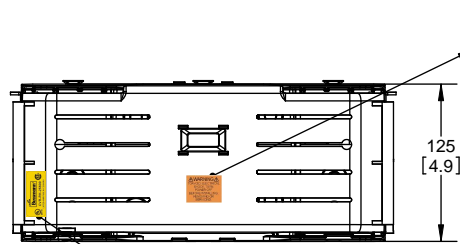

RM25600-1CR WITH CVR-RH-25600 INSTALLED