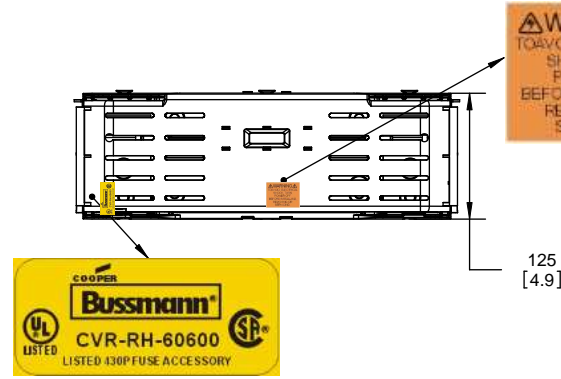

RM60600-1CR WITH CVR-RH-60600 INSTALLED