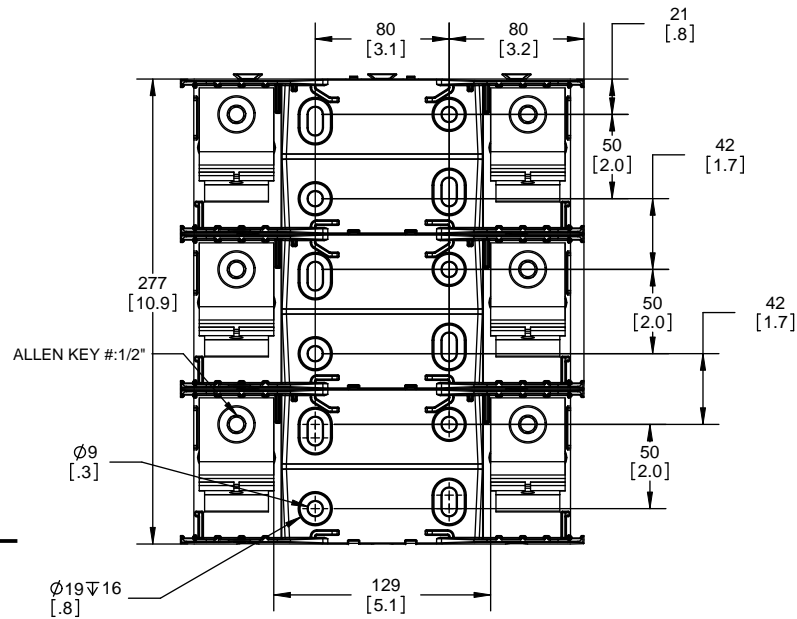

DESIGN UNITS: METRIC (mm)
UNLESS OTHERWISE SPECIFIED
[INCHES]

THIRD ANGLE PROJECTION

RM25400-3CR

**RM25400-3CR
WITH CVR-RH-25400 INSTALLED**

**RM25400-3CR
WITH CVRI-RH-25400 INSTALLED**

COOPER Bussmann
St. Louis MO 63178

TITLE:
Class R fuse holder-CUST-250V

SCALE: 1:1   SIZE: A3   SHEET: 11 OF 14