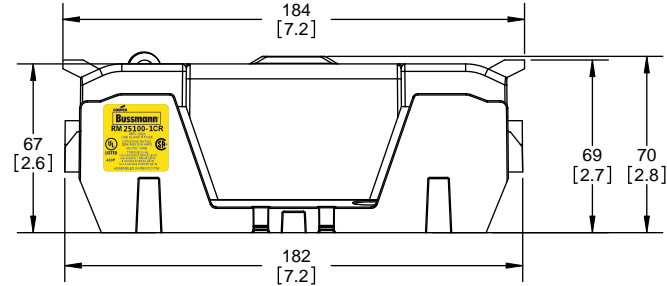

SCALE: 1:2 SIZE: A3 SHEET: 2 OF 14

RM25100-1CR

ALLEN KEY #: 3/16" (5.5MM)

RM25100-1CR WITH CVR-RH-25100 INSTALLED

RM25100-1CR WITH CVRI-RH-25100 INSTALLED

CVR-RH-25100

CVRI-RH-25100

COOPER Bussmann
St. Louis MO 63178