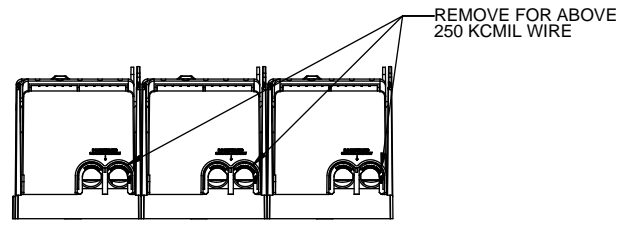

**RM60600-3CR
WITH CVRI-RH-60600 INSTALLED**

COOPER Bussmann
St. Louis MO 63178

TITLE:
Class R fuse holder-CUST-600V

SCALE: 1:5   SIZE: A3   SHEET: 12 OF 12