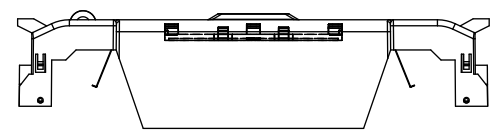

CVR-RH-60100

CVRI-RH-60100

COOPER Bussmann
St. Louis MO 63178

TITLE: **Class R fuse holder-CUST-600V**

SCALE: 1:1 SIZE: A3 SHEET: 1 OF 12