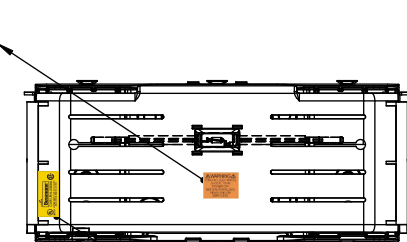

RM25600-1CR WITH CVRI-RH-25600 INSTALLED

WARNING
TO AVOID ELECTRICAL SHOCK, TURN POWER OFF BEFORE INSTALLING, REMOVING OR SERVICING.