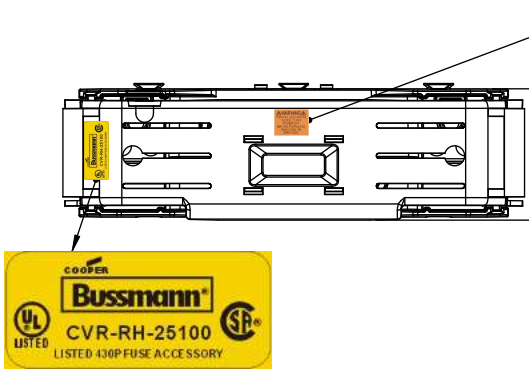

COOPER Bussmann
St. Louis MO 63178

TITLE:
Class R fuse holder-CUST

SCALE: 1:1 SIZE: A3 SHEET: 1 OF 14

PUSH DOWN

LIFT UP, THEN
ROTATE OVER

LIFT UP

COOPER Bussmann
St. Louis MO 63178

TITLE:
Class R fuse holder-CUST

SCALE: 1:2 SIZE: A3 SHEET: 2 OF 14

RM25100-1CR

ALLEN KEY #: 3/16" (5.5MM)

RM25100-1CR WITH CVR-RH-25100 INSTALLED

RM25100-1CR WITH CVRI-RH-25100 INSTALLED

CVR-RH-25100

CVRI-RH-25100

COOPER Bussmann
St. Louis MO 63178