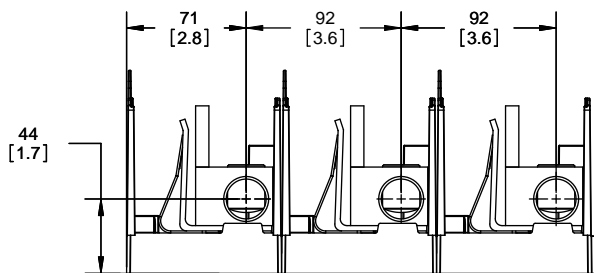

DESIGN UNITS: METRIC (mm)
UNLESS OTHERWISE SPECIFIED
[INCHES]

THIRD ANGLE PROJECTION

RM25400-3CR

**RM25400-3CR
WITH CVR-RH-25400 INSTALLED**

**RM25400-3CR
WITH CVRI-RH-25400 INSTALLED**

COOPER Bussmann
St. Louis MO 63178

TITLE:
Class R fuse holder-CUST-250V

SCALE: 1:1   SIZE: A3   SHEET: 11 OF 14