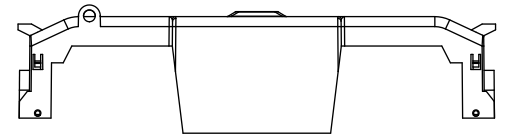

CVR-RH-60200

COOPER Bussmann
St. Louis MO 63178

TITLE:
Class R fuse holder-CUST-600V

SCALE: 1:1   SIZE: A3   SHEET: 4 OF 12