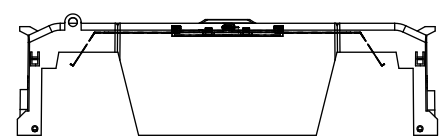

RM60400-1CR

RM60400-1CR WITH CVR-RH-60400 INSTALLED

RM60400-1CR WITH CVRI-RH-60400 INSTALLED

CVR-RH-60400

CVRI-RH-60400

COOPER Bussmann
St. Louis MO 63178

TITLE: **Class R fuse holder-CUST-600V**

SCALE: 1:1 SIZE: A3 SHEET: 7 OF 12