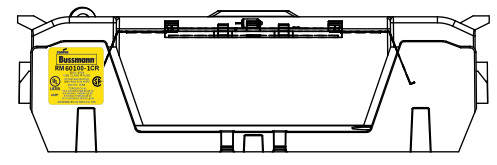

TITLE:
Class R fuse holder-CUST-250V

SCALE: 1:1 SIZE: A3 SHEET: 14 OF 14

REVISONS			DATE	ECN	BY
REV	ZONE	DESCRIPTION			

RM60100-1CR

RM60100-1CR WITH CVR-RH-60100 INSTALLED

RM60100-1CR WITH CVRI-RH-60100 INSTALLED