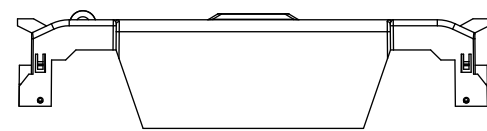

CVR-RH-60100

CVRI-RH-60100

COOPER Bussmann
St. Louis MO 63178

TITLE: **Class R fuse holder-CUST-600V**

SCALE: 1:1 SIZE: A3 SHEET: 1 OF 12