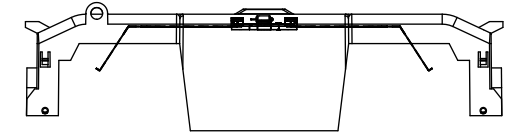

CVRI-RH-60200

COOPER Bussmann
St. Louis MO 63178

TITLE:
Class R fuse holder-CUST-600V

SCALE: 1:1   SIZE: A3   SHEET: 4 OF 12