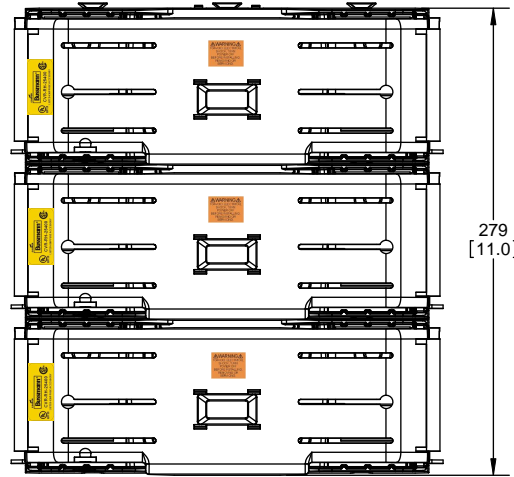

DESIGN UNITS: METRIC (mm)
UNLESS OTHERWISE SPECIFIED
[INCHES]

THIRD ANGLE PROJECTION

RM25400-3CR

**RM25400-3CR
WITH CVR-RH-25400 INSTALLED**

**RM25400-3CR
WITH CVRI-RH-25400 INSTALLED**

COOPER Bussmann
St. Louis MO 63178

TITLE:
Class R fuse holder-CUST-250V

SCALE: 1:1   SIZE: A3   SHEET: 11 OF 14