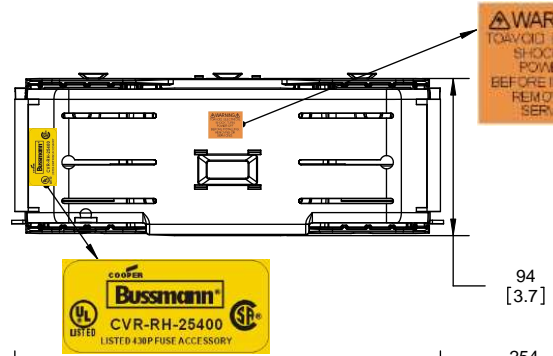

**RM25400-1CR
WITH CVR-RH-25400 INSTALLED**