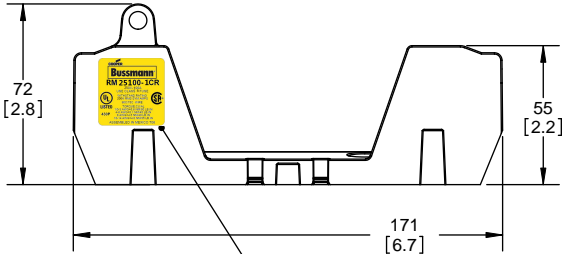

SCALE: 1:2 SIZE: A3 SHEET: 2 OF 14

RM25100-1CR

ALLEN KEY #: 3/16" (5.5MM)

RM25100-1CR WITH CVR-RH-25100 INSTALLED

RM25100-1CR WITH CVRI-RH-25100 INSTALLED

CVR-RH-25100

CVRI-RH-25100

COOPER Bussmann
St. Louis MO 63178