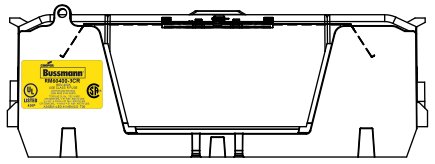

REVISIONS			DATE	ECN	BY
REV	ZONE	DESCRIPTION			

RM60400-3CR

**RM60400-3CR
WITH CVR-RH-60400 INSTALLED**

**RM60400-3CR
WITH CVRI-RH-60400 INSTALLED**

COOPER Bussmann
St. Louis MO 63178

TITLE:
Class R fuse holder-CUST-600V

SCALE: 1:1   SIZE: A3   SHEET: 9 OF 12