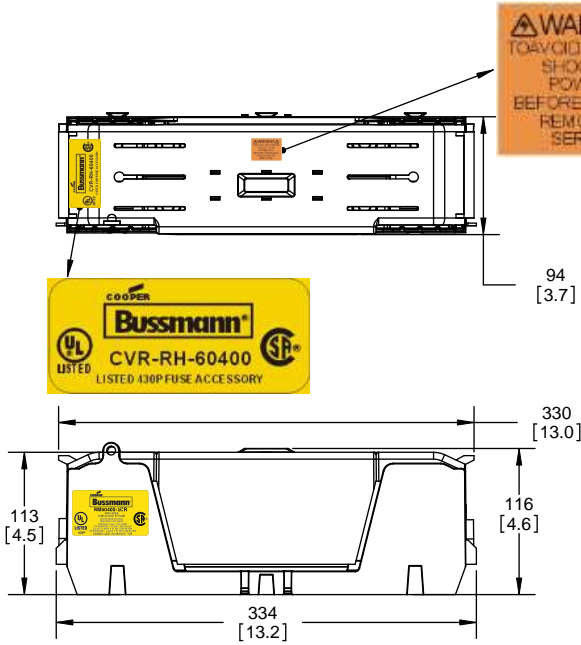

RM60400-1CR WITH CVR-RH-60400 INSTALLED