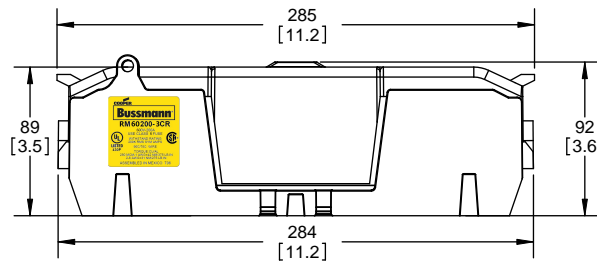

RM60200-3CR

**RM60200-3CR
WITH CVR-RH-60200 INSTALLED**

**RM60200-3CR
WITH CVRI-RH-60200 INSTALLED**

COOPER Bussmann
St. Louis MO 63178

TITLE: **Class R fuse holder-CUST-600V**

SCALE: 1:1   SIZE: A3   SHEET: 6 OF 12