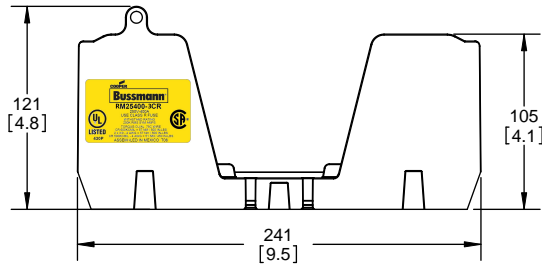

DESIGN UNITS: METRIC (mm)
UNLESS OTHERWISE SPECIFIED
[INCHES]

THIRD ANGLE PROJECTION

RM25400-3CR

**RM25400-3CR
WITH CVR-RH-25400 INSTALLED**

**RM25400-3CR
WITH CVRI-RH-25400 INSTALLED**

COOPER Bussmann
St. Louis MO 63178

TITLE:
Class R fuse holder-CUST-250V

SCALE: 1:1   SIZE: A3   SHEET: 11 OF 14