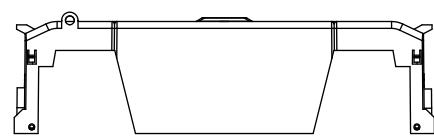

RM60400-1CR

RM60400-1CR WITH CVR-RH-60400 INSTALLED

RM60400-1CR WITH CVRI-RH-60400 INSTALLED

CVR-RH-60400

CVRI-RH-60400

COOPER Bussmann
St. Louis MO 63178

TITLE: **Class R fuse holder-CUST-600V**

SCALE: 1:1 SIZE: A3 SHEET: 7 OF 12