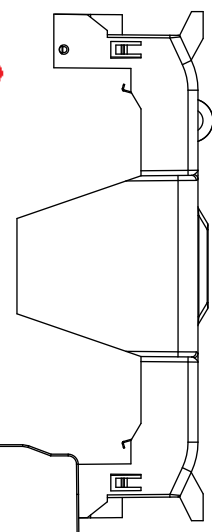

Class R Fuseblocks Catalog Data

Catalog Number	Covers		Voltage	Current	Number of Poles	Label
	Class R	w/o Indication				
RM25100-1CR	CVR-RH-25100	CVRI-RH-25100	250	100	1	RM25100-1CR
RM25100-2CR					2	RM25100-2CR
RM25100-3CR					3	RM25100-3CR
RM25200-1CR	CVR-RH-25200	CVRI-RH-25200		200	1	RM25200-1CR
RM25200-2CR					2	RM25200-2CR
RM25200-3CR					3	RM25200-3CR
RM25400-1CR	CVR-RH-25400	CVRI-RH-25400		400	1	RM25400-1CR
RM25400-2CR					2	RM25400-2CR
RM25400-3CR					3	RM25400-3CR
RM25600-1CR	CVR-RH-25600	CVRI-RH-25600		600	1	RM25600-1CR
RM25600-2CR					2	RM25600-2CR
RM25600-3CR					3	RM25600-3CR

Catalog Number	Covers		Voltage	Current	Number of Poles	Label
	Class R	w/o Indication				
RM60100-1CR	CVR-RH-60100	CVRI-RH-60100	600	100	1	RM60100-1CR
RM60100-2CR					2	RM60100-2CR
RM60100-3CR					3	RM60100-3CR
RM60200-1CR	CVR-RH-60200	CVRI-RH-60200		200	1	RM60200-1CR
RM60200-2CR					2	RM60200-2CR
RM60200-3CR					3	RM60200-3CR
RM60400-1CR	CVR-RH-60400	CVRI-RH-60400		400	1	RM60400-1CR
RM60400-2CR					2	RM60400-2CR
RM60400-3CR					3	RM60400-3CR
RM60600-1CR	CVR-RH-60600	CVRI-RH-60600		600	1	RM60600-1CR
RM60600-2CR					2	RM60600-2CR
RM60600-3CR					3	RM60600-3CR

COOPER Bussmann
St. Louis MO 63178

TITLE:

Class R fuse holder-CUST

SCALE: 1:1

SIZE: A3

SHEET: 1 OF 14

PUSH DOWN

LIFT UP

LIFT UP, THEN ROTATE OVER

 St. Louis MO 63178		
TITLE:		
Class R fuse holder-CUST		
SCALE: 1:2	SIZE: A3	SHEET: 2 OF 14
www.Bussmann.com		

RM25100-1CR

ALLEN KEY #: 3/16" (5.5MM)

RM25100-1CR WITH CVR-RH-25100 INSTALLED