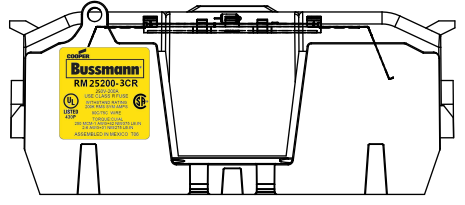

DESIGN UNITS: METRIC (mm)
UNLESS OTHERWISE SPECIFIED [INCHES]

THIRD ANGLE PROJECTION

RM25200-3CR

**RM25200-3CR
WITH CVR-RH-25200 INSTALLED**

**RM25200-3CR
WITH CVRI-RH-25200 INSTALLED**

ALLEN KEY #:
3/8"(10.0MM)