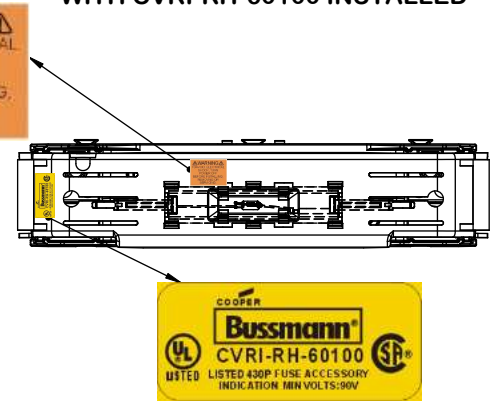

REVISONS			DATE	ECN	BY
REV	ZONE	DESCRIPTION			

RM60100-1CR

RM60100-1CR WITH CVR-RH-60100 INSTALLED

RM60100-1CR WITH CVRI-RH-60100 INSTALLED