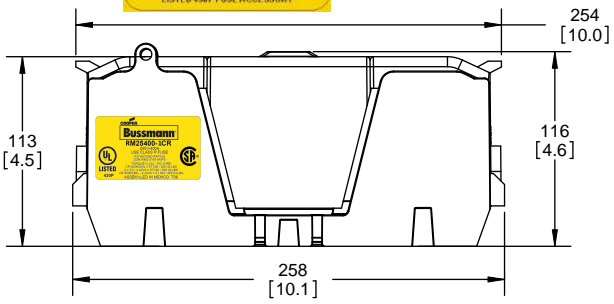

RM25400-1CR WITH CVR-RH-25400 INSTALLED