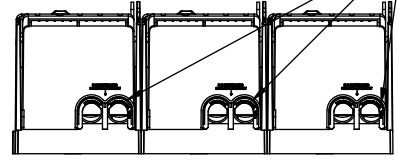

**RM60600-3CR
WITH CVRI-RH-60600 INSTALLED**

REMOVE FOR ABOVE
250 KCMIL WIRE

COOPER Bussmann
St. Louis MO 63178

TITLE:
Class R fuse holder-CUST-600V

SCALE: 1:5   SIZE: A3   SHEET: 12 OF 12