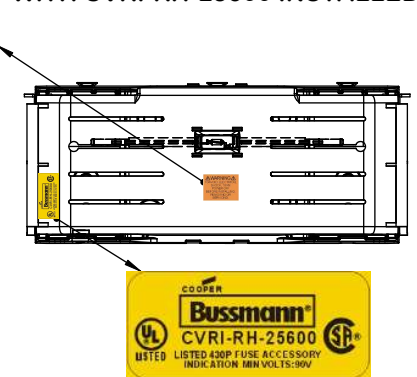

RM25600-1CR WITH CVRI-RH-25600 INSTALLED