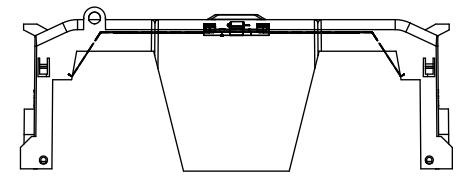

RM25400-1CR WITH CVR-RH-25400 INSTALLED

CVR-RH-25400

RM25400-1CR WITH CVRI-RH-25400 INSTALLED

CVRI-RH-25400

COOPER Bussmann
St. Louis MO 63178

TITLE:
Class R fuse holder-CUST-250V

SCALE: 1:1 SIZE: A3 SHEET: 9 OF 14