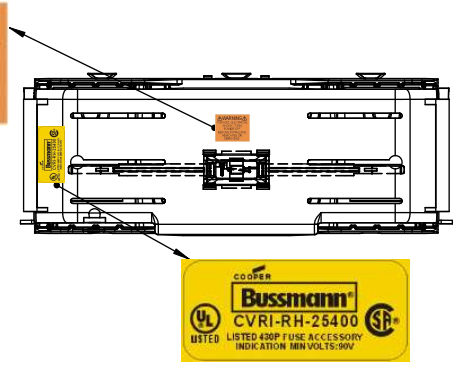

RM25400-1CR WITH CVR-RH-25400 INSTALLED

CVR-RH-25400

RM25400-1CR WITH CVRI-RH-25400 INSTALLED

CVRI-RH-25400

COOPER Bussmann
St. Louis MO 63178

TITLE:
Class R fuse holder-CUST-250V

SCALE: 1:1 SIZE: A3 SHEET: 9 OF 14