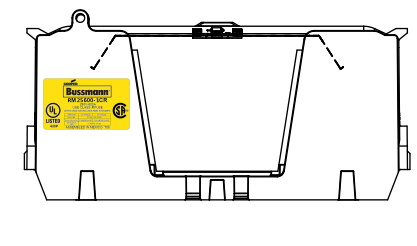

RM25600-1CR WITH CVRI-RH-25600 INSTALLED