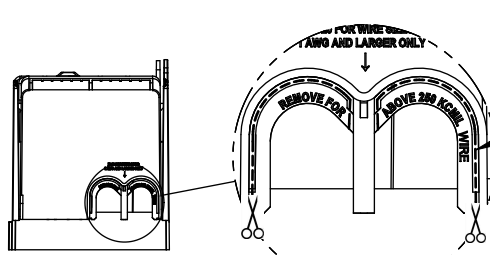

WIRE SIZE	CUT TORQUE	AL TORQUE
600 KCMIL	87 NM / 630 IN-LBS	
DUAL 304 AWG	37 NM/600 IN-LBS	33.9 NM/300 IN-LBS
100 KCMIL	51 NM/450 IN-LBS	

ASSEMBLED IN MEXICO T06