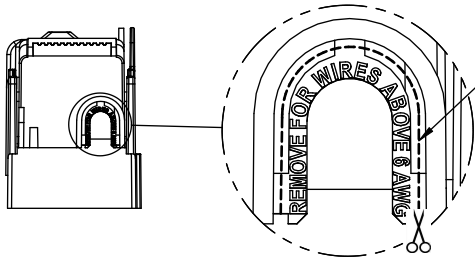

CVR-RH-60100

CVRI-RH-60100

COOPER Bussmann
St. Louis MO 63178

TITLE: **Class R fuse holder-CUST-600V**

SCALE: 1:1 SIZE: A3 SHEET: 1 OF 12