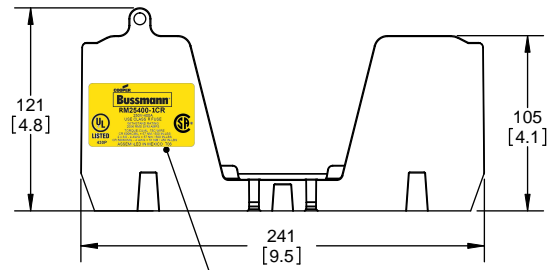

DESIGN UNITS: METRIC (mm) / UNLESS OTHERWISE SPECIFIED [INCHES] THIRD ANGLE PROJECTION

RM25400-1CR