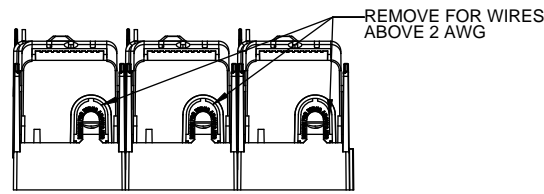

RM60200-3CR

**RM60200-3CR
WITH CVR-RH-60200 INSTALLED**

**RM60200-3CR
WITH CVRI-RH-60200 INSTALLED**

COOPER Bussmann
St. Louis MO 63178

TITLE: **Class R fuse holder-CUST-600V**

SCALE: 1:1   SIZE: A3   SHEET: 6 OF 12