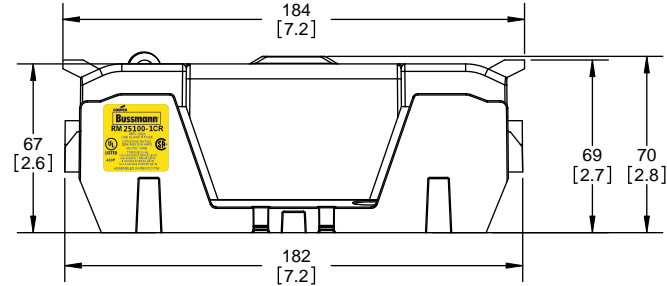

RM25100-1CR WITH CVRI-RH-25100 INSTALLED