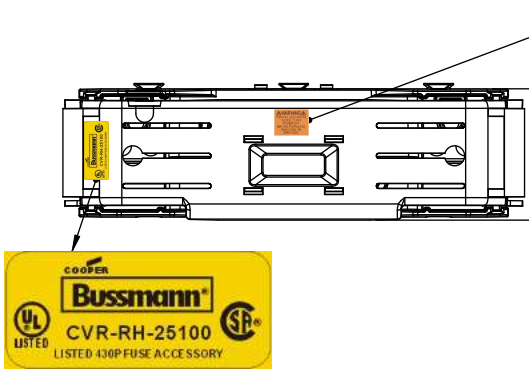

LIFT UP, THEN ROTATE OVER

 St. Louis MO 63178		
TITLE:		
Class R fuse holder-CUST		
SCALE: 1:2	SIZE: A3	SHEET: 2 OF 14
www.Bussmann.com		

RM25100-1CR

ALLEN KEY #: 3/16" (5.5MM)

RM25100-1CR WITH CVR-RH-25100 INSTALLED

RM25100-1CR WITH CVRI-RH-25100 INSTALLED

CVR-RH-25100

CVRI-RH-25100

COOPER Bussmann
St. Louis MO 63178

TITLE: **Class R fuse holder-CUST-250V**

SCALE: 1:1 SIZE: A3 SHEET: 3 OF 14

DESIGN UNITS: METRIC (mm)
UNLESS OTHERWISE SPECIFIED
[INCHES]