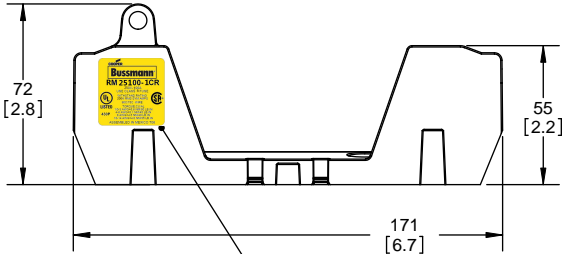

RM25100-1CR WITH CVRI-RH-25100 INSTALLED