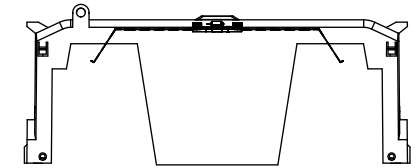

RM25600-1CR

RM25600-1CR WITH CVR-RH-25600 INSTALLED

RM25600-1CR WITH CVRI-RH-25600 INSTALLED

CVR-RH-25600

CVRI-RH-25600

WIRE SIZE	CUT TORQUE	AL TORQUE
600 KCMIL	87 NM / 630 IN-LBS	
DUAL 304 AWG	37 NM/600 IN-LBS	33.9 NM/300 IN-LBS
100 KCMIL	51 NM/450 IN-LBS	