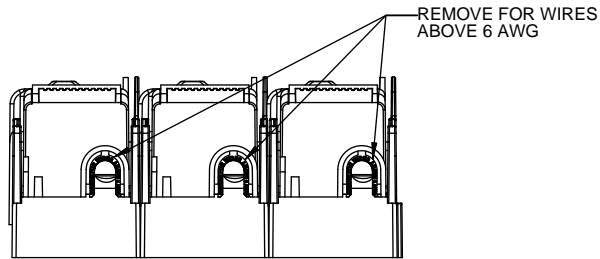

DESIGN UNITS: METRIC (mm)
UNLESS OTHERWISE SPECIFIED [INCHES]

THIRD ANGLE PROJECTION

RM25100-3CR

**RM25100-3CR
WITH CVR-RH-25100 INSTALLED**

**RM25100-3CR
WITH CVRI-RH-25100 INSTALLED**

COOPER Bussmann
St. Louis MO 63178