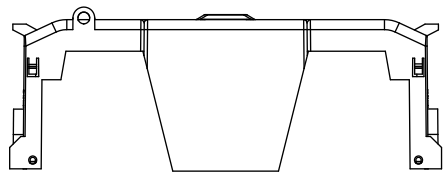

CVR-RH-25400