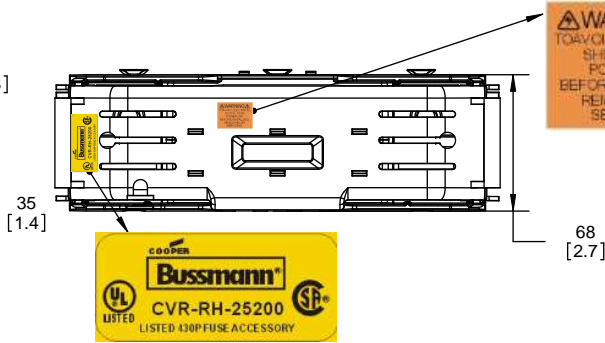

Class R fuse holder-CUST-250V

SCALE: 1:1 SIZE: A3 SHEET: 5 OF 14

DESIGN UNITS: METRIC (mm)
UNLESS OTHERWISE SPECIFIED [INCHES]

THIRD ANGLE PROJECTION

RM25200-1CR

**RM25200-1CR
WITH CVR-RH-25200 INSTALLED**