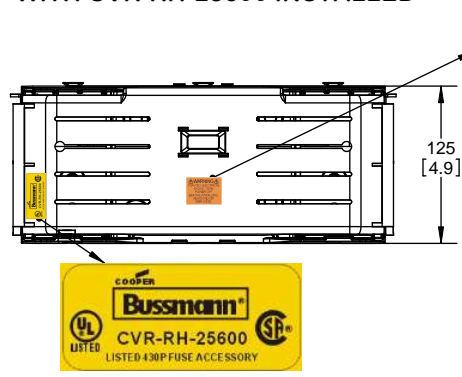

RM25600-1CR WITH CVR-RH-25600 INSTALLED