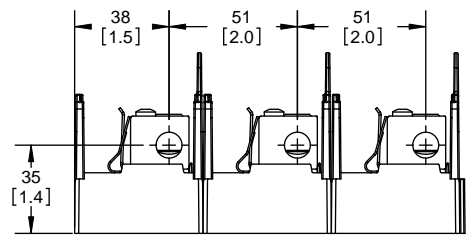

DESIGN UNITS: METRIC (mm)
UNLESS OTHERWISE SPECIFIED [INCHES]

THIRD ANGLE PROJECTION

RM25100-3CR

**RM25100-3CR
WITH CVR-RH-25100 INSTALLED**

**RM25100-3CR
WITH CVRI-RH-25100 INSTALLED**

COOPER Bussmann
St. Louis MO 63178