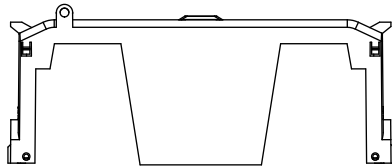

RM25600-1CR

RM25600-1CR WITH CVR-RH-25600 INSTALLED

RM25600-1CR WITH CVRI-RH-25600 INSTALLED

CVR-RH-25600

CVRI-RH-25600

WIRE SIZE	CUT TORQUE	AL TORQUE
600 KCMIL	87 NM / 630 IN-LBS	
DUAL 304 AWG	37 NM/600 IN-LBS	33.9 NM/300 IN-LBS
100 KCMIL	51 NM/450 IN-LBS	