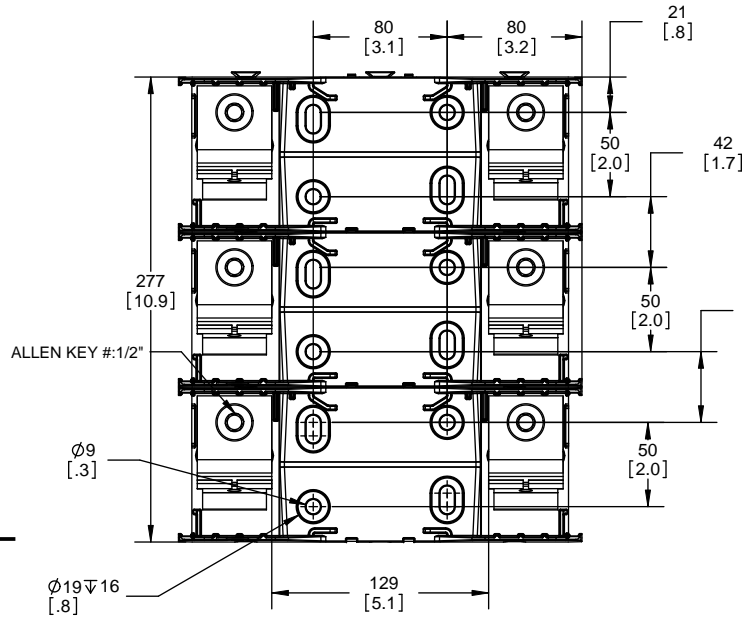

DESIGN UNITS: METRIC (mm)
UNLESS OTHERWISE SPECIFIED
[INCHES]

THIRD ANGLE PROJECTION

RM25400-3CR

**RM25400-3CR
WITH CVR-RH-25400 INSTALLED**

**RM25400-3CR
WITH CVRI-RH-25400 INSTALLED**

COOPER Bussmann
St. Louis MO 63178

TITLE:
Class R fuse holder-CUST-250V

SCALE: 1:1   SIZE: A3   SHEET: 11 OF 14