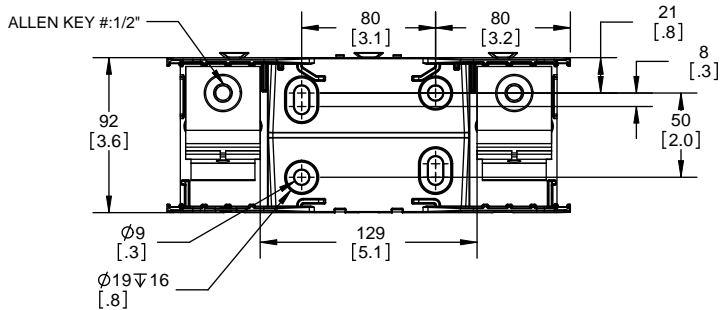

DESIGN UNITS: METRIC (mm) / UNLESS OTHERWISE SPECIFIED [INCHES] THIRD ANGLE PROJECTION

RM25400-1CR