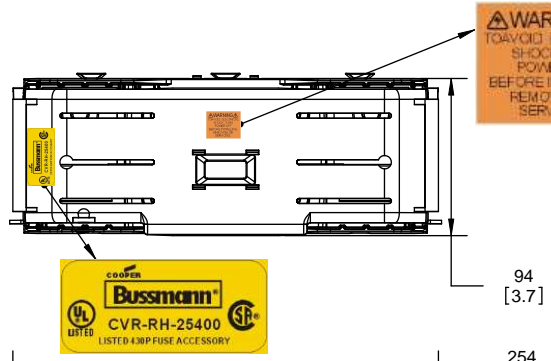

RM25400-1CR WITH CVR-RH-25400 INSTALLED

CVR-RH-25400

RM25400-1CR WITH CVRI-RH-25400 INSTALLED

CVRI-RH-25400

COOPER Bussmann
St. Louis MO 63178

TITLE:
Class R fuse holder-CUST-250V

SCALE: 1:1 SIZE: A3 SHEET: 9 OF 14