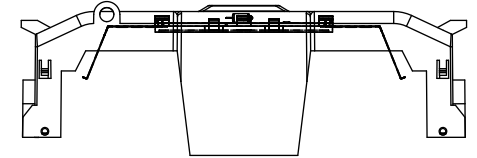

CVRI-RH-25200

COOPER Bussmann
St. Louis MO 63178

TITLE:
Class R fuse holder-CUST-250V

SCALE: 1:1   SIZE: A3   SHEET: 6 OF 14