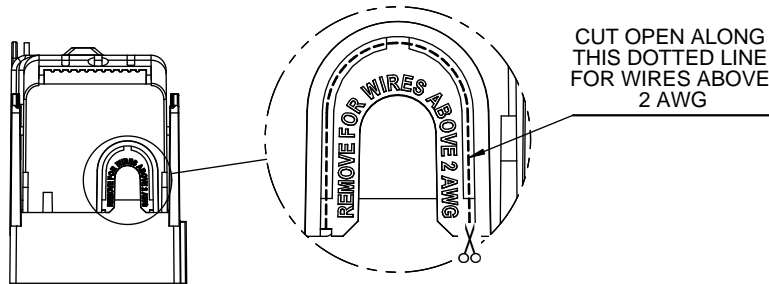

CVRI-RH-25200

COOPER Bussmann
St. Louis MO 63178

TITLE:
Class R fuse holder-CUST-250V

SCALE: 1:1   SIZE: A3   SHEET: 6 OF 14