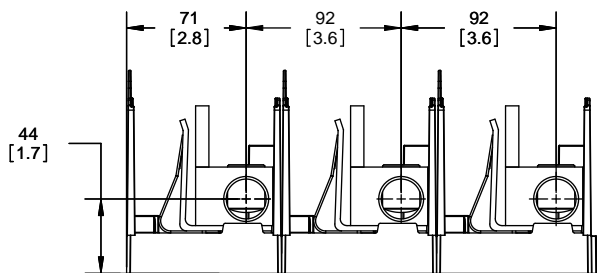

DESIGN UNITS: METRIC (mm)
UNLESS OTHERWISE SPECIFIED
[INCHES]

THIRD ANGLE PROJECTION

RM25400-3CR

**RM25400-3CR
WITH CVR-RH-25400 INSTALLED**

**RM25400-3CR
WITH CVRI-RH-25400 INSTALLED**

COOPER Bussmann
St. Louis MO 63178

TITLE:
Class R fuse holder-CUST-250V

SCALE: 1:1   SIZE: A3   SHEET: 11 OF 14