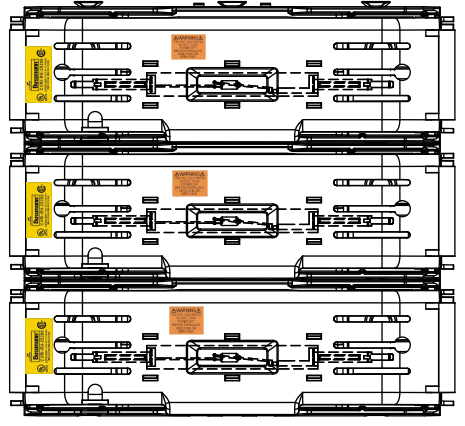

DESIGN UNITS: METRIC (mm)
UNLESS OTHERWISE SPECIFIED [INCHES]

THIRD ANGLE PROJECTION

RM25200-3CR

**RM25200-3CR
WITH CVR-RH-25200 INSTALLED**

**RM25200-3CR
WITH CVRI-RH-25200 INSTALLED**

ALLEN KEY #:
3/8"(10.0MM)