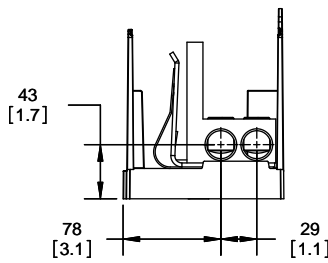

WIRE SIZE	CUT TORQUE	AL TORQUE
600 KCMIL	87 NM / 630 IN-LBS	
DUAL 304 AWG	37 NM/600 IN-LBS	33.9 NM/300 IN-LBS
100 KCMIL	51 NM/450 IN-LBS	

ASSEMBLED IN MEXICO T06