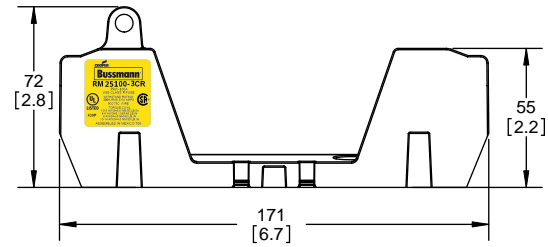

DESIGN UNITS: METRIC (mm)
UNLESS OTHERWISE SPECIFIED [INCHES]

THIRD ANGLE PROJECTION

RM25100-3CR

**RM25100-3CR
WITH CVR-RH-25100 INSTALLED**

**RM25100-3CR
WITH CVRI-RH-25100 INSTALLED**

COOPER Bussmann
St. Louis MO 63178