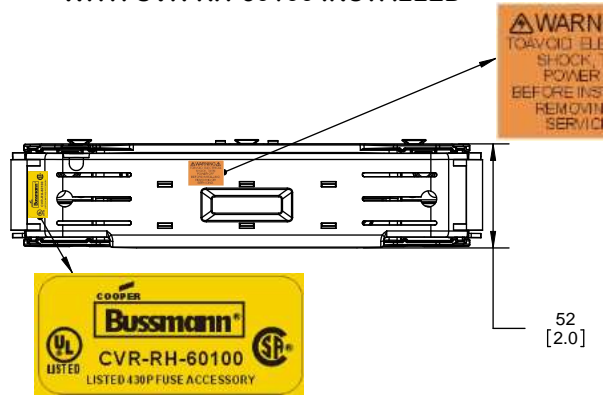

REVISONS			DATE	ECN	BY
REV	ZONE	DESCRIPTION			

RM60100-1CR

RM60100-1CR WITH CVR-RH-60100 INSTALLED

RM60100-1CR WITH CVRI-RH-60100 INSTALLED