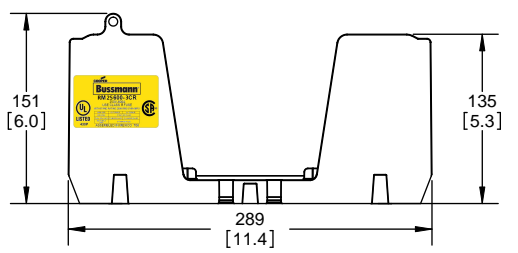

DESIGN UNITS: METRIC (mm)
UNLESS OTHERWISE SPECIFIED
[INCHES]

THIRD ANGLE PROJECTION

RM25600-3CR

**RM25600-3CR
WITH CVR-RH-25600 INSTALLED**

**RM25600-3CR
WITH CVRI-RH-25600 INSTALLED**

COOPER Bussmann
St. Louis MO 63178