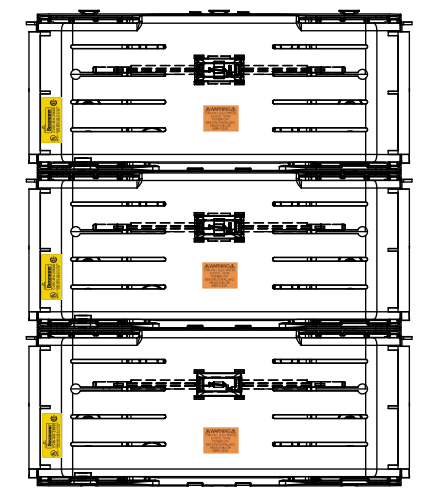

**RM25600-3CR
WITH CVRI-RH-25600 INSTALLED**

COOPER Bussmann
St. Louis MO 63178

TITLE:
Class R fuse holder-CUST-250V

SCALE: 1:1   SIZE: A3   SHEET: 14 OF 14