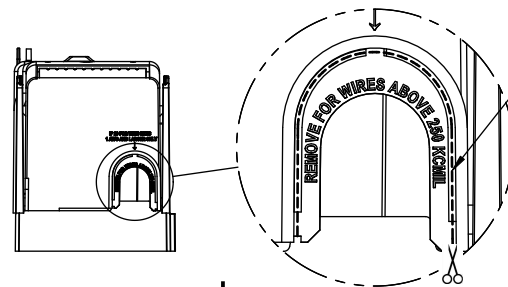

RM25400-1CR WITH CVR-RH-25400 INSTALLED

CVR-RH-25400

RM25400-1CR WITH CVRI-RH-25400 INSTALLED

CVRI-RH-25400

COOPER Bussmann
St. Louis MO 63178

TITLE:
Class R fuse holder-CUST-250V

SCALE: 1:1 SIZE: A3 SHEET: 9 OF 14