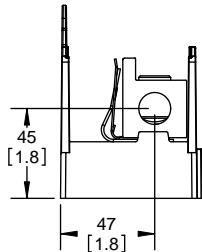

CVRI-RH-25200

COOPER Bussmann
St. Louis MO 63178

TITLE:
Class R fuse holder-CUST-250V

SCALE: 1:1   SIZE: A3   SHEET: 6 OF 14