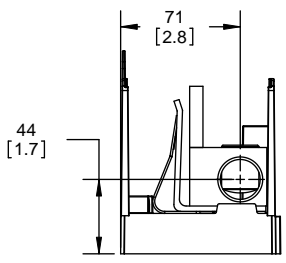

DESIGN UNITS: METRIC (mm) / UNLESS OTHERWISE SPECIFIED [INCHES] THIRD ANGLE PROJECTION

RM25400-1CR