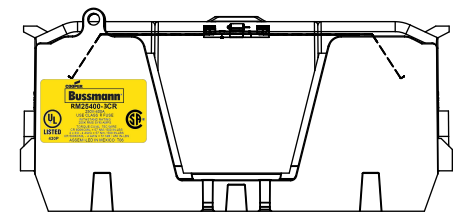

**RM25400-3CR
WITH CVRI-RH-25400 INSTALLED**

COOPER Bussmann
St. Louis MO 63178

TITLE:
Class R fuse holder-CUST-250V

SCALE: 1:1   SIZE: A3   SHEET: 11 OF 14