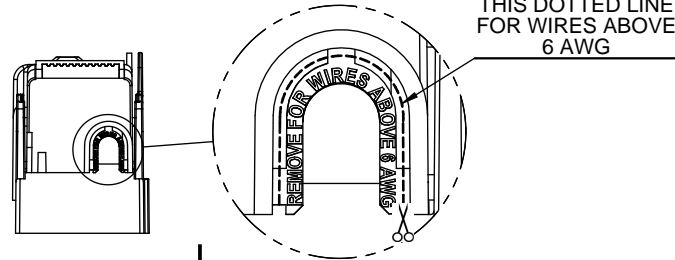

RM25100-1CR

RM25100-1CR WITH CVR-RH-25100 INSTALLED

RM25100-1CR WITH CVRI-RH-25100 INSTALLED

CVR-RH-25100

CVRI-RH-25100

COOPER Bussmann
St. Louis MO 63178

TITLE: **Class R fuse holder-CUST-250V**

SCALE: 1:1 SIZE: A3 SHEET: 3 OF 14