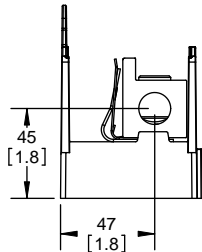

CVRI-RH-25200

COOPER Bussmann
St. Louis MO 63178

TITLE:
Class R fuse holder-CUST-250V

SCALE: 1:1 SIZE: A3 SHEET: 6 OF 14