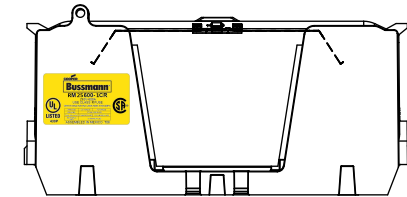

THIRD ANGLE PROJECTION

RM25600-1CR

**RM25600-1CR
WITH CVR-RH-25600 INSTALLED**

**RM25600-1CR
WITH CVRI-RH-25600 INSTALLED**

CVR-RH-25600

CVRI-RH-25600

CUT OPEN ALONG THIS DOTTED LINE FOR WIRES ABOVE 250 KCMIL