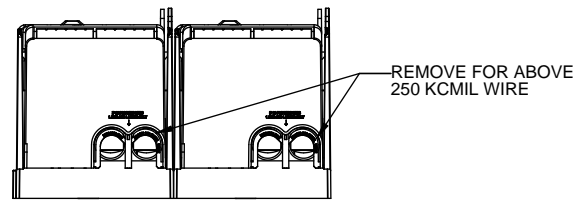

DESIGN UNITS: METRIC (mm)
UNLESS OTHERWISE SPECIFIED
[INCHES]

RM25600-2CR

**RM25600-2CR
WITH CVR-RH-25600 INSTALLED**

**RM25600-2CR
WITH CVRI-RH-25600 INSTALLED**

COOPER Bussmann
St. Louis MO 63178

TITLE:
Class R fuse holder-CUST-250V

SCALE: 1:1   SIZE: A3   SHEET: 13 OF 14