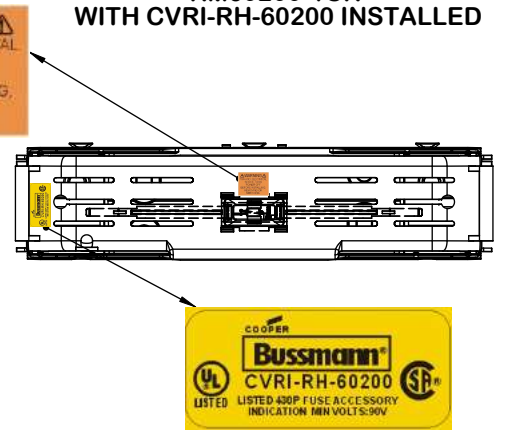

REVISIONS				DATE	ECN	BY
REV	ZONE	DESCRIPTION				

RM60200-1CR

RM60200-1CR WITH CVR-RH-60200 INSTALLED

RM60200-1CR WITH CVRI-RH-60200 INSTALLED