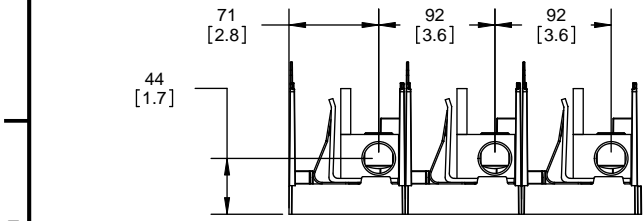

REVISIONS			DATE	ECN	BY
REV	ZONE	DESCRIPTION			

RM60400-3CR

**RM60400-3CR
WITH CVR-RH-60400 INSTALLED**

**RM60400-3CR
WITH CVRI-RH-60400 INSTALLED**

COOPER Bussmann
St. Louis MO 63178

TITLE:
Class R fuse holder-CUST-600V

SCALE: 1:1   SIZE: A3   SHEET: 9 OF 12