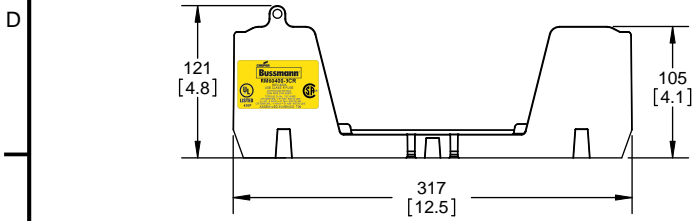

REVISIONS			DATE	ECN	BY
REV	ZONE	DESCRIPTION			

RM60400-3CR

**RM60400-3CR
WITH CVR-RH-60400 INSTALLED**

**RM60400-3CR
WITH CVRI-RH-60400 INSTALLED**

COOPER Bussmann
St. Louis MO 63178

TITLE:
Class R fuse holder-CUST-600V

SCALE: 1:1   SIZE: A3   SHEET: 9 OF 12