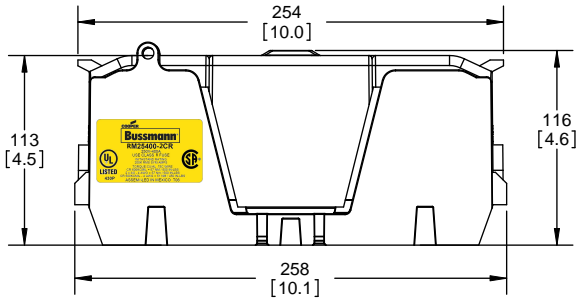

SCALE: 1:1 SIZE: A3 SHEET: 9 OF 14

DESIGN UNITS: METRIC (mm)
UNLESS OTHERWISE SPECIFIED [INCHES]

THIRD ANGLE PROJECTION

RM25400-2CR

**RM25400-2CR
WITH CVR-RH-25400 INSTALLED**

**RM25400-2CR
WITH CVRI-RH-25400 INSTALLED**