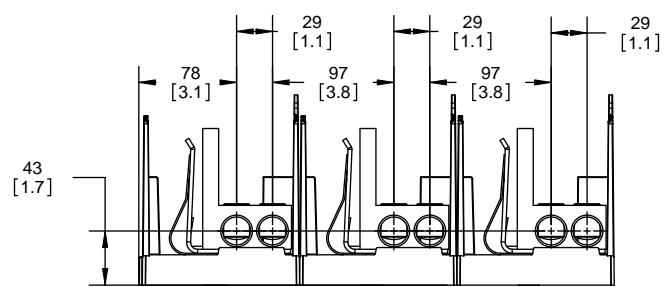

**RM25600-3CR
WITH CVRI-RH-25600 INSTALLED**

COOPER Bussmann
St. Louis MO 63178

TITLE: **Class R fuse holder-CUST-250V**

SCALE: 1:1   SIZE: A3   SHEET: 14 OF 14