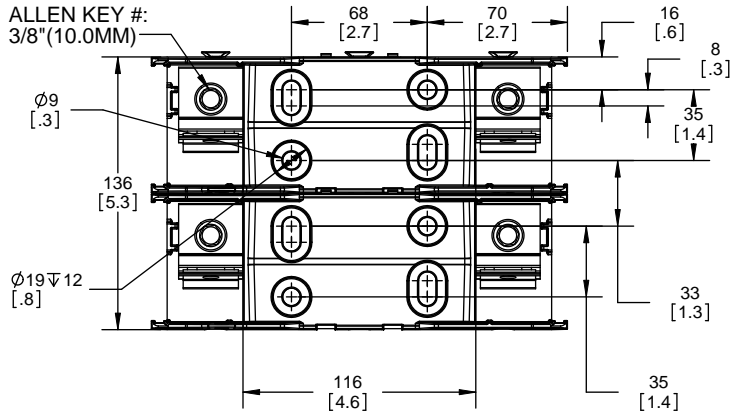

SCALE: 1:1 SIZE: A3 SHEET: 6 OF 14

DESIGN UNITS: METRIC (mm)
UNLESS OTHERWISE SPECIFIED
[INCHES]

THIRD ANGLE PROJECTION

RM25200-2CR

**RM25200-2CR
WITH CVR-RH-25200 INSTALLED**

**RM25200-2CR
WITH CVRI-RH-25200 INSTALLED**