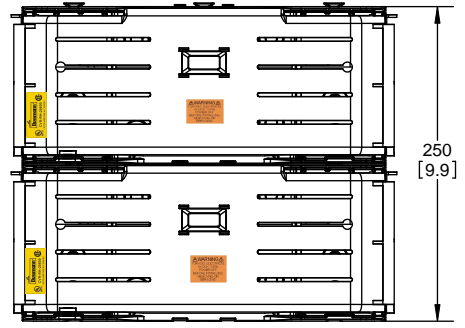

DESIGN UNITS: METRIC (mm)
UNLESS OTHERWISE SPECIFIED
[INCHES]

RM25600-2CR

**RM25600-2CR
WITH CVR-RH-25600 INSTALLED**

**RM25600-2CR
WITH CVRI-RH-25600 INSTALLED**

COOPER Bussmann
St. Louis MO 63178

TITLE:
Class R fuse holder-CUST-250V

SCALE: 1:1   SIZE: A3   SHEET: 13 OF 14