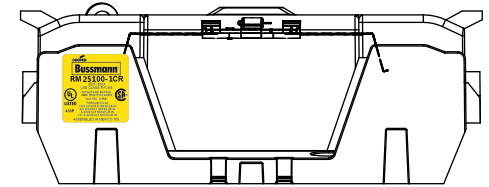

RM25100-1CR WITH CVRI-RH-25100 INSTALLED