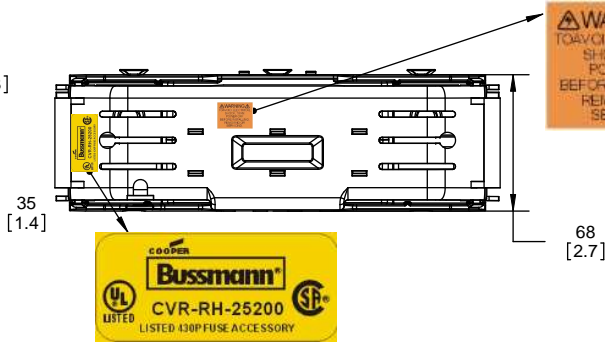

**RM25200-1CR
WITH CVR-RH-25200 INSTALLED**