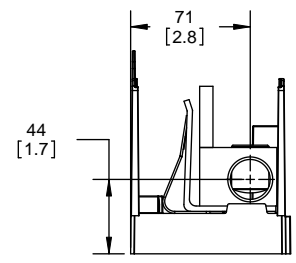

CVR-RH-25400

CVRI-RH-25400

COOPER Bussmann
St. Louis MO 63178

Class R fuse holder-CUST-250V

SCALE: 1:1 SIZE: A3 SHEET: 9 OF 14