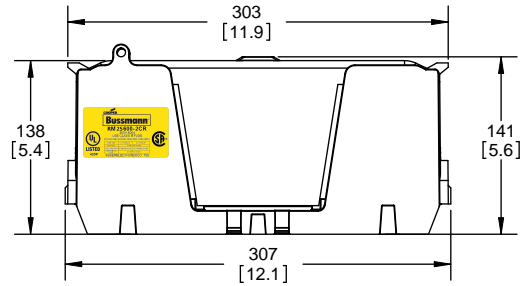

DESIGN UNITS: METRIC (mm)
UNLESS OTHERWISE SPECIFIED
[INCHES]

RM25600-2CR

**RM25600-2CR
WITH CVR-RH-25600 INSTALLED**

**RM25600-2CR
WITH CVRI-RH-25600 INSTALLED**

COOPER Bussmann
St. Louis MO 63178

TITLE:
Class R fuse holder-CUST-250V

SCALE: 1:1   SIZE: A3   SHEET: 13 OF 14