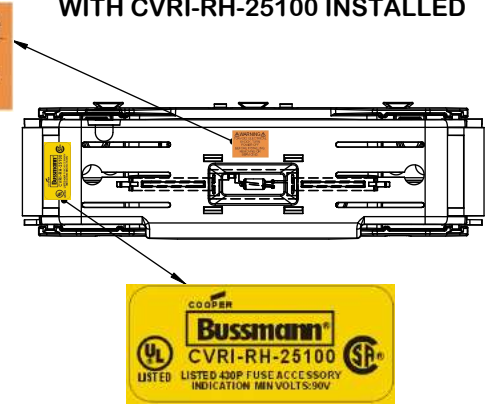

Class R Fuseblocks Catalog Data

Catalog Number	Covers		Voltage	Current	Number of Poles	Label
	Class R	w/o Indication				
RM25100-1CR	CVR-RH-25100	CVRI-RH-25100	250	100	1	RM25100-1CR
RM25100-2CR					2	RM25100-2CR
RM25100-3CR					3	RM25100-3CR
RM25200-1CR	CVR-RH-25200	CVRI-RH-25200		200	1	RM25200-1CR
RM25200-2CR					2	RM25200-2CR
RM25200-3CR					3	RM25200-3CR
RM25400-1CR	CVR-RH-25400	CVRI-RH-25400		400	1	RM25400-1CR
RM25400-2CR					2	RM25400-2CR
RM25400-3CR					3	RM25400-3CR
RM25600-1CR	CVR-RH-25600	CVRI-RH-25600		600	1	RM25600-1CR
RM25600-2CR					2	RM25600-2CR
RM25600-3CR					3	RM25600-3CR

Catalog Number	Covers		Voltage	Current	Number of Poles	Label
	Class R	w/o Indication				
RM60100-1CR	CVR-RH-60100	CVRI-RH-60100	600	100	1	RM60100-1CR
RM60100-2CR					2	RM60100-2CR
RM60100-3CR					3	RM60100-3CR
RM60200-1CR	CVR-RH-60200	CVRI-RH-60200		200	1	RM60200-1CR
RM60200-2CR					2	RM60200-2CR
RM60200-3CR					3	RM60200-3CR
RM60400-1CR	CVR-RH-60400	CVRI-RH-60400		400	1	RM60400-1CR
RM60400-2CR					2	RM60400-2CR
RM60400-3CR					3	RM60400-3CR
RM60600-1CR	CVR-RH-60600	CVRI-RH-60600		600	1	RM60600-1CR
RM60600-2CR					2	RM60600-2CR
RM60600-3CR					3	RM60600-3CR

COOPER Bussmann
St. Louis MO 63178

TITLE:
Class R fuse holder-CUST

SCALE: 1:1 SIZE: A3 SHEET: 1 OF 14

PUSH DOWN

LIFT UP

LIFT UP, THEN
ROTATE OVER

 St. Louis MO 63178		
TITLE: Class R fuse holder-CUST		
SCALE: 1:2	SIZE: A3	SHEET: 2 OF 14
www.Bussmann.com		

RM25100-1CR

RM25100-1CR WITH CVR-RH-25100 INSTALLED

RM25100-1CR WITH CVRI-RH-25100 INSTALLED

CVR-RH-25100

CVRI-RH-25100

COOPER Bussmann
St. Louis MO 63178

TITLE: **Class R fuse holder-CUST-250V**

SCALE: 1:1 SIZE: A3 SHEET: 3 OF 14