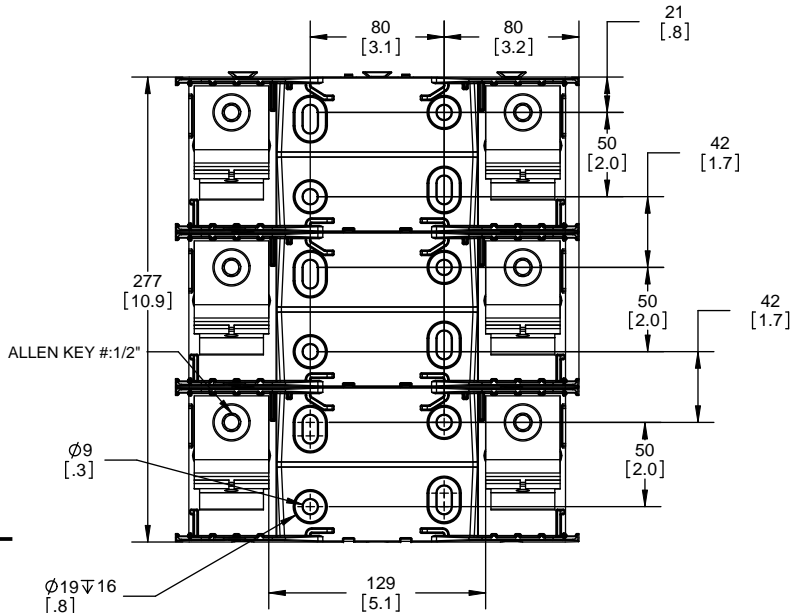

DESIGN UNITS: METRIC (mm)
UNLESS OTHERWISE SPECIFIED [INCHES]

THIRD ANGLE PROJECTION

RM25400-3CR

**RM25400-3CR
WITH CVR-RH-25400 INSTALLED**