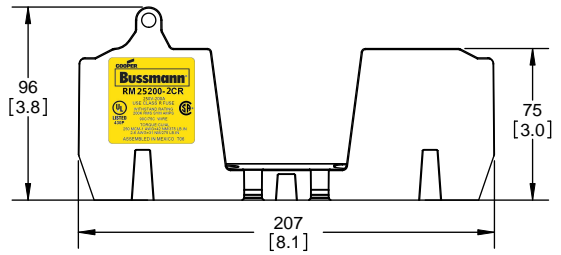

SCALE: 1:1 SIZE: A3 SHEET: 6 OF 14

DESIGN UNITS: METRIC (mm)
UNLESS OTHERWISE SPECIFIED
[INCHES]

THIRD ANGLE PROJECTION

RM25200-2CR

**RM25200-2CR
WITH CVR-RH-25200 INSTALLED**

**RM25200-2CR
WITH CVRI-RH-25200 INSTALLED**