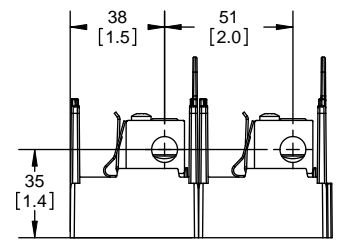

DESIGN UNITS: METRIC (mm)
UNLESS OTHERWISE SPECIFIED
[INCHES]

THIRD ANGLE PROJECTION

REVISIONS				DATE	ECN	BY
REV	ZONE	DESCRIPTION				

RM60100-2CR

**RM60100-2CR
WITH CVR-RH-60100 INSTALLED**

**RM60100-2CR
WITH CVRI-RH-60100 INSTALLED**

ALLEN KEY
#3/16" (5.5MM)

COOPER Bussmann
St. Louis MO 63178

TITLE:
Class R fuse holder-CUST-600V

SCALE: 1:1   SIZE: A3   SHEET: 2 OF 12