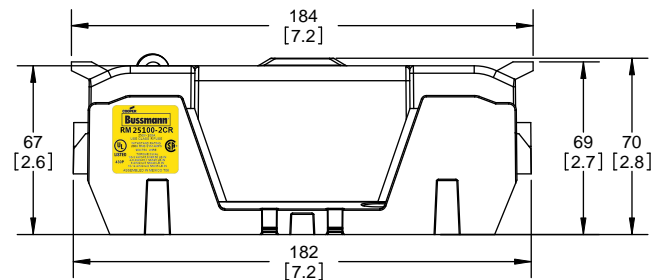

**RM25100-2CR
WITH CVRI-RH-25100 INSTALLED**

COOPER Bussmann
St. Louis MO 63178

TITLE:
Class R fuse holder-CUST-250V

SCALE: 1:1   SIZE: A3   SHEET: 4 OF 14