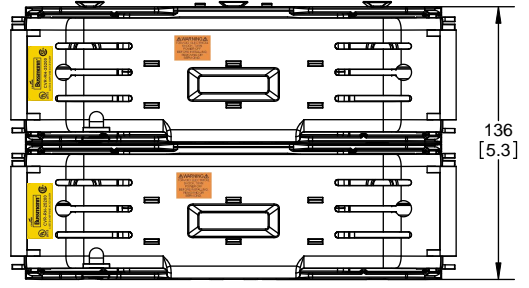

SCALE: 1:1 SIZE: A3 SHEET: 6 OF 14

DESIGN UNITS: METRIC (mm)
UNLESS OTHERWISE SPECIFIED
[INCHES]

THIRD ANGLE PROJECTION

RM25200-2CR

**RM25200-2CR
WITH CVR-RH-25200 INSTALLED**

**RM25200-2CR
WITH CVRI-RH-25200 INSTALLED**