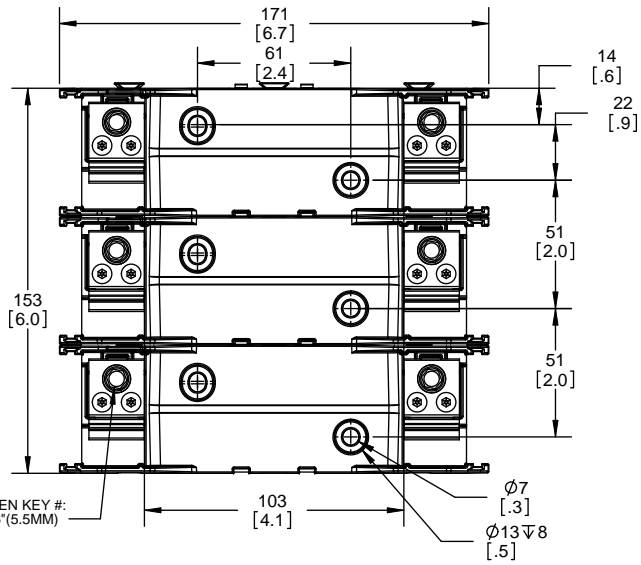

TITLE:
Class R fuse holder-CUST-250V

SCALE: 1:1 SIZE: A3 SHEET: 4 OF 14

DESIGN UNITS: METRIC (mm)
UNLESS OTHERWISE SPECIFIED [INCHES]

THIRD ANGLE PROJECTION

RM25100-3CR

**RM25100-3CR
WITH CVR-RH-25100 INSTALLED**