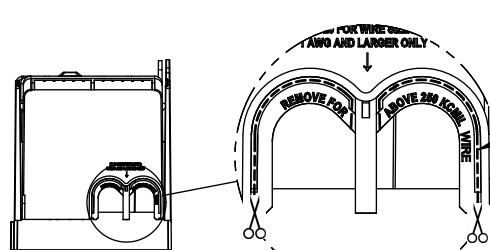

THIRD ANGLE PROJECTION

RM25600-1CR

**RM25600-1CR
WITH CVR-RH-25600 INSTALLED**

**RM25600-1CR
WITH CVRI-RH-25600 INSTALLED**

CVR-RH-25600

CVRI-RH-25600

CUT OPEN ALONG THIS DOTTED LINE FOR WIRES ABOVE 250 KCMIL