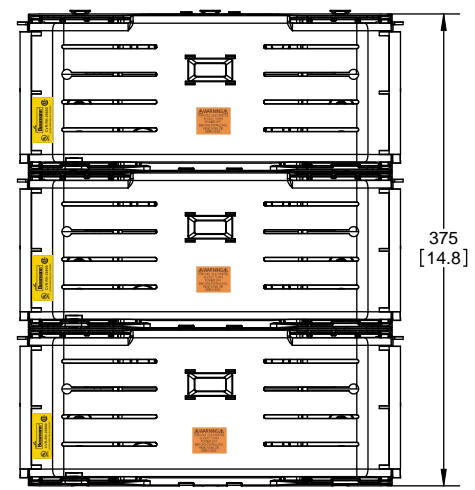

**RM25600-3CR
WITH CVR-RH-25600 INSTALLED**