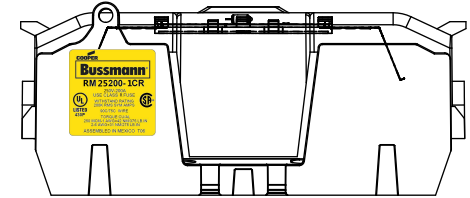

THIRD ANGLE PROJECTION

RM25200-1CR

**RM25200-1CR
WITH CVR-RH-25200 INSTALLED**

**RM25200-1CR
WITH CVRI-RH-25200 INSTALLED**

CVR-RH-25200

CVRI-RH-25200

COOPER Bussmann
St. Louis MO 63178

TITLE:
Class R fuse holder-CUST-250V