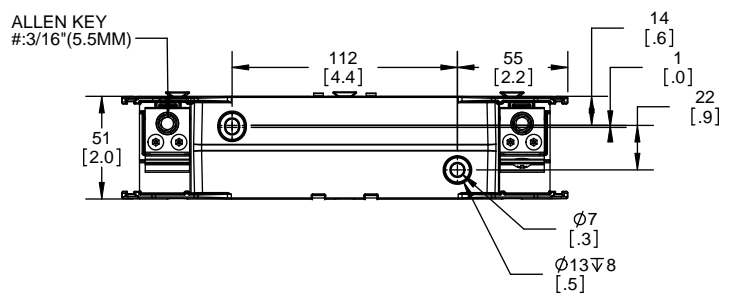

REVISONS			DATE	ECN	BY
REV	ZONE	DESCRIPTION			

RM60100-1CR

RM60100-1CR WITH CVR-RH-60100 INSTALLED

RM60100-1CR WITH CVRI-RH-60100 INSTALLED

CVR-RH-60100

CVRI-RH-60100

CUT OPEN ALONG THIS DOTTED LINE FOR WIRES ABOVE 6 AWG