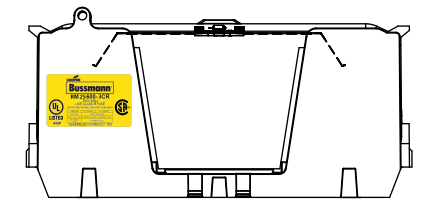

THIRD ANGLE PROJECTION

RM25600-3CR

**RM25600-3CR
WITH CVR-RH-25600 INSTALLED**

**RM25600-3CR
WITH CVRI-RH-25600 INSTALLED**

COOPER Bussmann
St. Louis MO 63178

TITLE: **Class R fuse holder-CUST-250V**

SCALE: 1:1 SIZE: A3 SHEET: 14 OF 14