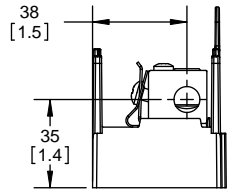

REVISONS			DATE	ECN	BY
REV	ZONE	DESCRIPTION			

RM60100-1CR

RM60100-1CR WITH CVR-RH-60100 INSTALLED

RM60100-1CR WITH CVRI-RH-60100 INSTALLED

CVR-RH-60100

CVRI-RH-60100

CUT OPEN ALONG THIS DOTTED LINE FOR WIRES ABOVE 6 AWG