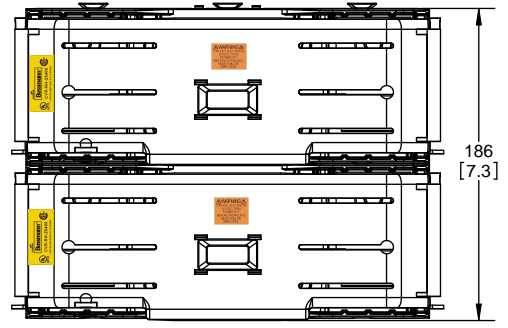

SCALE: 1:1 SIZE: A3 SHEET: 9 OF 14

DESIGN UNITS: METRIC (mm)
UNLESS OTHERWISE SPECIFIED [INCHES]

THIRD ANGLE PROJECTION

RM25400-2CR

**RM25400-2CR
WITH CVR-RH-25400 INSTALLED**

**RM25400-2CR
WITH CVRI-RH-25400 INSTALLED**