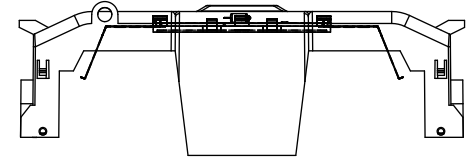

CVRI-RH-25200

COOPER Bussmann
St. Louis MO 63178

TITLE:
Class R fuse holder-CUST-250V

SCALE: 1:1 SIZE: A3 SHEET: 6 OF 14