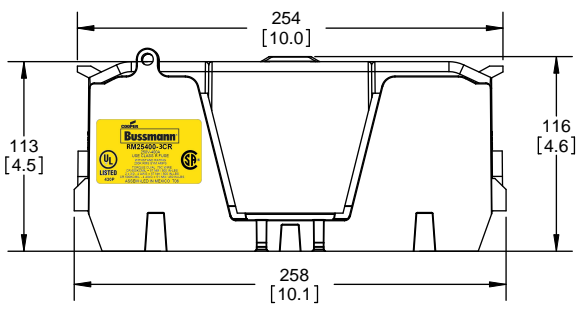

**RM25400-3CR
WITH CVRI-RH-25400 INSTALLED**

COOPER Bussmann
St. Louis MO 63178

TITLE:
Class R fuse holder-CUST-250V

SCALE: 1:1   SIZE: A3   SHEET: 11 OF 14