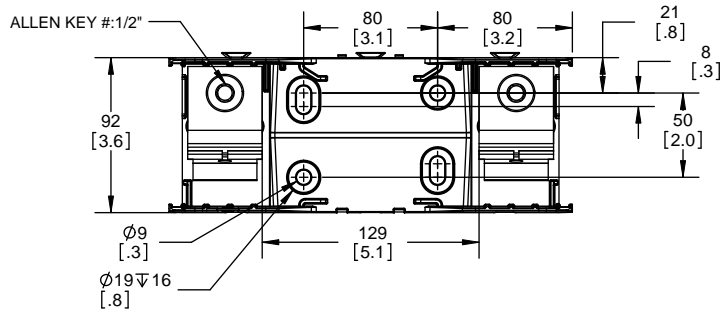

DESIGN UNITS: METRIC (mm) / UNLESS OTHERWISE SPECIFIED / INCHES

THIRD ANGLE PROJECTION

RM25400-1CR