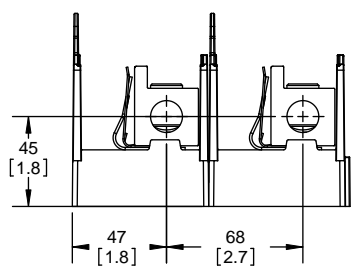

SCALE: 1:1 SIZE: A3 SHEET: 6 OF 14

DESIGN UNITS: METRIC (mm)
UNLESS OTHERWISE SPECIFIED
[INCHES]

THIRD ANGLE PROJECTION

RM25200-2CR

**RM25200-2CR
WITH CVR-RH-25200 INSTALLED**

**RM25200-2CR
WITH CVRI-RH-25200 INSTALLED**