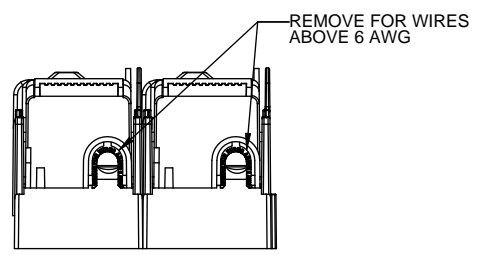

DESIGN UNITS: METRIC (mm)
UNLESS OTHERWISE SPECIFIED
[INCHES]

THIRD ANGLE PROJECTION

REVISIONS				DATE	ECN	BY
REV	ZONE	DESCRIPTION				

RM60100-2CR

**RM60100-2CR
WITH CVR-RH-60100 INSTALLED**

**RM60100-2CR
WITH CVRI-RH-60100 INSTALLED**

ALLEN KEY
#3/16" (5.5MM)

COOPER Bussmann
St. Louis MO 63178

TITLE:
Class R fuse holder-CUST-600V

SCALE: 1:1   SIZE: A3   SHEET: 2 OF 12