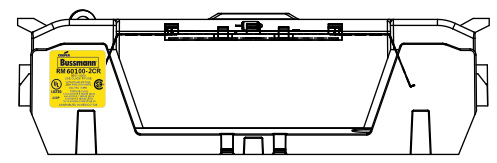

DESIGN UNITS: METRIC (mm)
UNLESS OTHERWISE SPECIFIED
[INCHES]

THIRD ANGLE PROJECTION

REVISIONS				DATE	ECN	BY
REV	ZONE	DESCRIPTION				

RM60100-2CR

**RM60100-2CR
WITH CVR-RH-60100 INSTALLED**

**RM60100-2CR
WITH CVRI-RH-60100 INSTALLED**

ALLEN KEY
#3/16" (5.5MM)

COOPER Bussmann
St. Louis MO 63178

TITLE:
Class R fuse holder-CUST-600V

SCALE: 1:1   SIZE: A3   SHEET: 2 OF 12