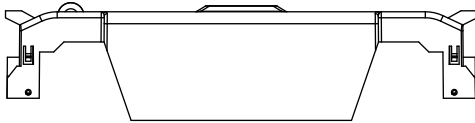

REVISONS			DATE	ECN	BY
REV	ZONE	DESCRIPTION			

RM60100-1CR

RM60100-1CR WITH CVR-RH-60100 INSTALLED

RM60100-1CR WITH CVRI-RH-60100 INSTALLED

CVR-RH-60100

CVRI-RH-60100

CUT OPEN ALONG THIS DOTTED LINE FOR WIRES ABOVE 6 AWG