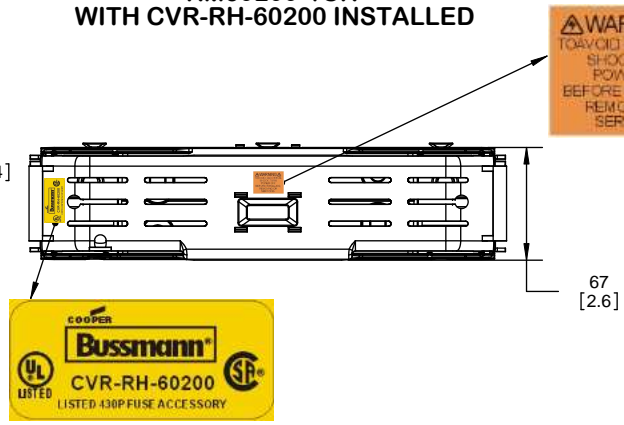

REVISIONS				DATE	ECN	BY
REV	ZONE	DESCRIPTION				

RM60200-1CR

RM60200-1CR WITH CVR-RH-60200 INSTALLED

RM60200-1CR WITH CVRI-RH-60200 INSTALLED