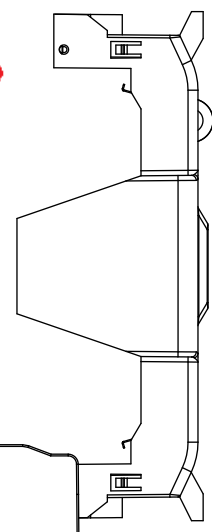

Class R Fuseblocks Catalog Data

Catalog Number	Covers		Voltage	Current	Number of Poles	Label
	Class R	w/o Indication				
RM25100-1CR	CVR-RH-25100	CVRI-RH-25100	250	100	1	RM25100-1CR
RM25100-2CR					2	RM25100-2CR
RM25100-3CR					3	RM25100-3CR
RM25200-1CR	CVR-RH-25200	CVRI-RH-25200		200	1	RM25200-1CR
RM25200-2CR					2	RM25200-2CR
RM25200-3CR					3	RM25200-3CR
RM25400-1CR	CVR-RH-25400	CVRI-RH-25400		400	1	RM25400-1CR
RM25400-2CR					2	RM25400-2CR
RM25400-3CR					3	RM25400-3CR
RM25600-1CR	CVR-RH-25600	CVRI-RH-25600		600	1	RM25600-1CR
RM25600-2CR					2	RM25600-2CR
RM25600-3CR					3	RM25600-3CR

Catalog Number	Covers		Voltage	Current	Number of Poles	Label
	Class R	w/o Indication				
RM60100-1CR	CVR-RH-60100	CVRI-RH-60100	600	100	1	RM60100-1CR
RM60100-2CR					2	RM60100-2CR
RM60100-3CR					3	RM60100-3CR
RM60200-1CR	CVR-RH-60200	CVRI-RH-60200		200	1	RM60200-1CR
RM60200-2CR					2	RM60200-2CR
RM60200-3CR					3	RM60200-3CR
RM60400-1CR	CVR-RH-60400	CVRI-RH-60400		400	1	RM60400-1CR
RM60400-2CR					2	RM60400-2CR
RM60400-3CR					3	RM60400-3CR
RM60600-1CR	CVR-RH-60600	CVRI-RH-60600		600	1	RM60600-1CR
RM60600-2CR					2	RM60600-2CR
RM60600-3CR					3	RM60600-3CR

COOPER Bussmann
St. Louis MO 63178

TITLE:
Class R fuse holder-CUST

SCALE: 1:1 SIZE: A3 SHEET: 1 OF 14

PUSH DOWN

LIFT UP

LIFT UP, THEN
ROTATE OVER

 St. Louis MO 63178		
TITLE: Class R fuse holder-CUST		
SCALE: 1:2	SIZE: A3	SHEET: 2 OF 14
www.Bussmann.com		

RM25100-1CR

RM25100-1CR WITH CVR-RH-25100 INSTALLED

RM25100-1CR WITH CVRI-RH-25100 INSTALLED

CVR-RH-25100

CVRI-RH-25100

COOPER Bussmann
St. Louis MO 63178

TITLE: **Class R fuse holder-CUST-250V**

SCALE: 1:1 SIZE: A3 SHEET: 3 OF 14