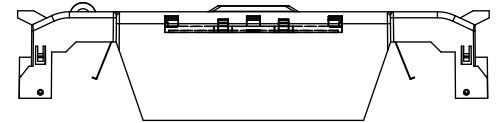

REVISONS			DATE	ECN	BY
REV	ZONE	DESCRIPTION			

RM60100-1CR

RM60100-1CR WITH CVR-RH-60100 INSTALLED

RM60100-1CR WITH CVRI-RH-60100 INSTALLED

CVR-RH-60100

CVRI-RH-60100

CUT OPEN ALONG THIS DOTTED LINE FOR WIRES ABOVE 6 AWG