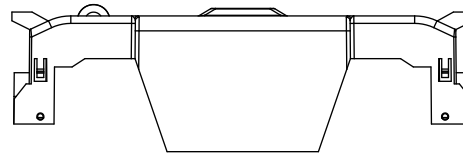

RM25100-1CR

RM25100-1CR WITH CVR-RH-25100 INSTALLED

RM25100-1CR WITH CVRI-RH-25100 INSTALLED

CVR-RH-25100

CVRI-RH-25100

COOPER Bussmann
St. Louis MO 63178

TITLE: **Class R fuse holder-CUST-250V**

SCALE: 1:1 SIZE: A3 SHEET: 3 OF 14