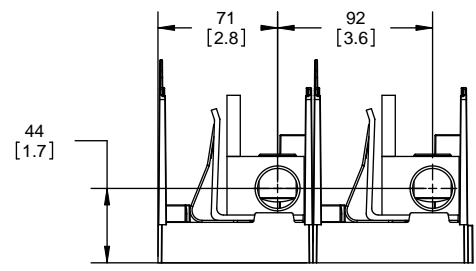

SCALE: 1:1 SIZE: A3 SHEET: 9 OF 14

DESIGN UNITS: METRIC (mm)
UNLESS OTHERWISE SPECIFIED [INCHES]

THIRD ANGLE PROJECTION

RM25400-2CR

**RM25400-2CR
WITH CVR-RH-25400 INSTALLED**

**RM25400-2CR
WITH CVRI-RH-25400 INSTALLED**