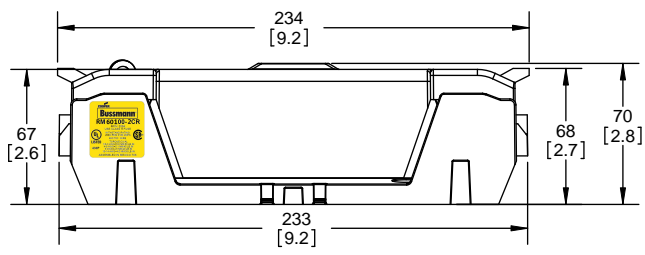

DESIGN UNITS: METRIC (mm)
UNLESS OTHERWISE SPECIFIED
[INCHES]

THIRD ANGLE PROJECTION

REVISIONS				DATE	ECN	BY
REV	ZONE	DESCRIPTION				

RM60100-2CR

**RM60100-2CR
WITH CVR-RH-60100 INSTALLED**

**RM60100-2CR
WITH CVRI-RH-60100 INSTALLED**

ALLEN KEY
#3/16" (5.5MM)

COOPER Bussmann
St. Louis MO 63178

TITLE:
Class R fuse holder-CUST-600V

SCALE: 1:1   SIZE: A3   SHEET: 2 OF 12