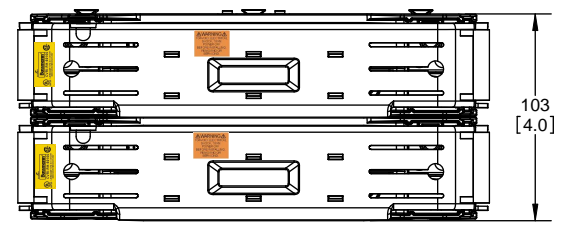

DESIGN UNITS: METRIC (mm)
UNLESS OTHERWISE SPECIFIED
[INCHES]

THIRD ANGLE PROJECTION

REVISIONS				DATE	ECN	BY
REV	ZONE	DESCRIPTION				

RM60100-2CR

**RM60100-2CR
WITH CVR-RH-60100 INSTALLED**

**RM60100-2CR
WITH CVRI-RH-60100 INSTALLED**

ALLEN KEY
#3/16" (5.5MM)

COOPER Bussmann
St. Louis MO 63178

TITLE:
Class R fuse holder-CUST-600V

SCALE: 1:1   SIZE: A3   SHEET: 2 OF 12