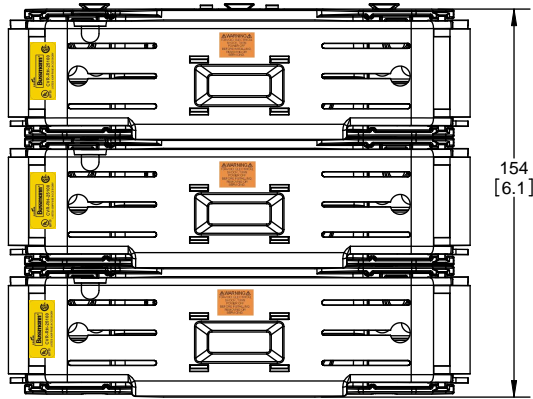

TITLE:
Class R fuse holder-CUST-250V

SCALE: 1:1 SIZE: A3 SHEET: 4 OF 14

DESIGN UNITS: METRIC (mm)
UNLESS OTHERWISE SPECIFIED [INCHES]

THIRD ANGLE PROJECTION

RM25100-3CR

**RM25100-3CR
WITH CVR-RH-25100 INSTALLED**