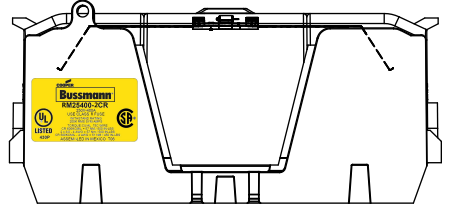

SCALE: 1:1 SIZE: A3 SHEET: 9 OF 14

DESIGN UNITS: METRIC (mm)
UNLESS OTHERWISE SPECIFIED [INCHES]

THIRD ANGLE PROJECTION

RM25400-2CR

**RM25400-2CR
WITH CVR-RH-25400 INSTALLED**

**RM25400-2CR
WITH CVRI-RH-25400 INSTALLED**