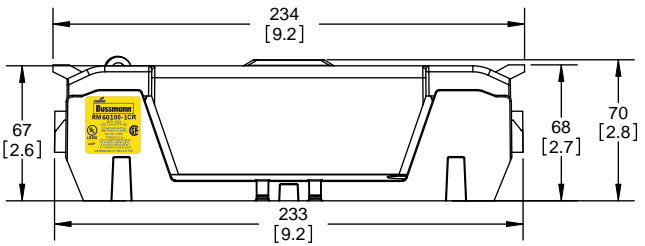

REVISONS			DATE	ECN	BY
REV	ZONE	DESCRIPTION			

RM60100-1CR

RM60100-1CR WITH CVR-RH-60100 INSTALLED

RM60100-1CR WITH CVRI-RH-60100 INSTALLED

CVR-RH-60100

CVRI-RH-60100

CUT OPEN ALONG THIS DOTTED LINE FOR WIRES ABOVE 6 AWG