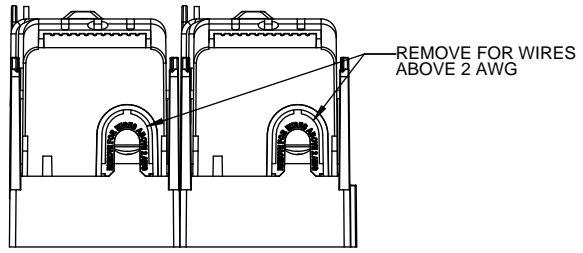

SCALE: 1:1 SIZE: A3 SHEET: 6 OF 14

DESIGN UNITS: METRIC (mm)
UNLESS OTHERWISE SPECIFIED
[INCHES]

THIRD ANGLE PROJECTION

RM25200-2CR

**RM25200-2CR
WITH CVR-RH-25200 INSTALLED**

**RM25200-2CR
WITH CVRI-RH-25200 INSTALLED**