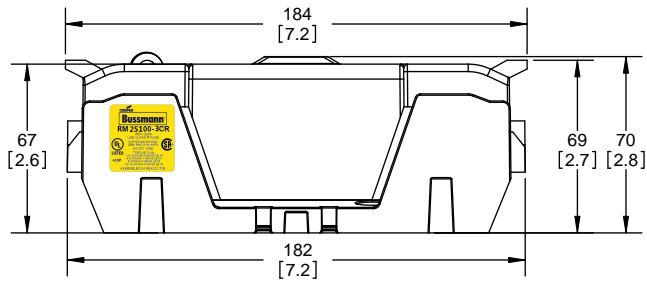

**RM25100-3CR
WITH CVRI-RH-25100 INSTALLED**

COOPER Bussmann
St. Louis MO 63178

Class R fuse holder-CUST-250V

SCALE: 1:1   SIZE: A3   SHEET: 5 OF 14