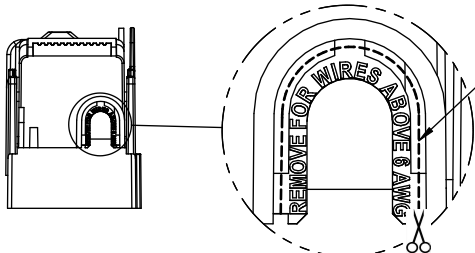

REVISONS			DATE	ECN	BY
REV	ZONE	DESCRIPTION			

RM60100-1CR

RM60100-1CR WITH CVR-RH-60100 INSTALLED

RM60100-1CR WITH CVRI-RH-60100 INSTALLED

CVR-RH-60100

CVRI-RH-60100

CUT OPEN ALONG THIS DOTTED LINE FOR WIRES ABOVE 6 AWG