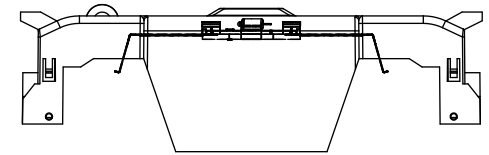

RM25100-1CR

RM25100-1CR WITH CVR-RH-25100 INSTALLED

RM25100-1CR WITH CVRI-RH-25100 INSTALLED

CVR-RH-25100

CVRI-RH-25100

COOPER Bussmann
St. Louis MO 63178

TITLE: **Class R fuse holder-CUST-250V**

SCALE: 1:1 SIZE: A3 SHEET: 3 OF 14