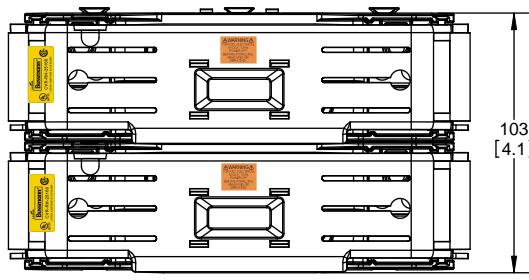

DESIGN UNITS: METRIC (mm)
UNLESS OTHERWISE SPECIFIED
[INCHES]

THIRD ANGLE PROJECTION

RM25100-2CR

**RM25100-2CR
WITH CVR-RH-25100 INSTALLED**

**RM25100-2CR
WITH CVRI-RH-25100 INSTALLED**

COOPER Bussmann
St. Louis MO 63178