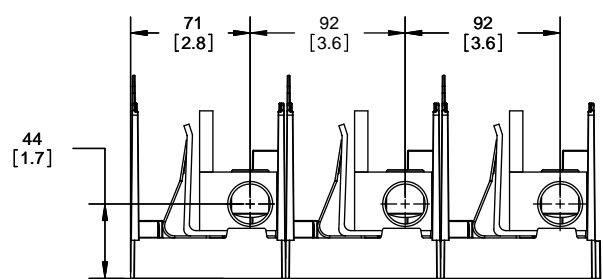

**RM25400-3CR
WITH CVRI-RH-25400 INSTALLED**

COOPER Bussmann
St. Louis MO 63178

TITLE:
Class R fuse holder-CUST-250V

SCALE: 1:1   SIZE: A3   SHEET: 11 OF 14