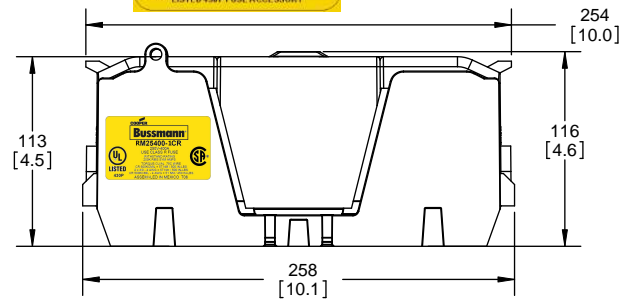

RM25400-1CR WITH CVRI-RH-25400 INSTALLED