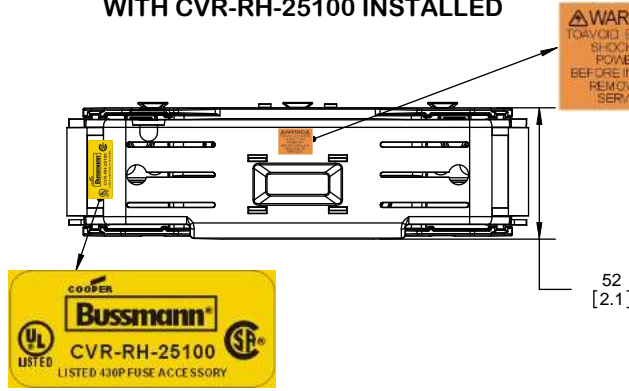

Catalog Number	Covers		Voltage	Current	Number of Poles	Label
	Class R	w/o Indication				
RM60100-1CR	CVR-RH-60100	CVRI-RH-60100	600	100	1	RM60100-1CR
RM60100-2CR					2	RM60100-2CR
RM60100-3CR					3	RM60100-3CR
RM60200-1CR	CVR-RH-60200	CVRI-RH-60200		200	1	RM60200-1CR
RM60200-2CR					2	RM60200-2CR
RM60200-3CR					3	RM60200-3CR
RM60400-1CR	CVR-RH-60400	CVRI-RH-60400		400	1	RM60400-1CR
RM60400-2CR					2	RM60400-2CR
RM60400-3CR					3	RM60400-3CR
RM60600-1CR	CVR-RH-60600	CVRI-RH-60600		600	1	RM60600-1CR
RM60600-2CR					2	RM60600-2CR
RM60600-3CR					3	RM60600-3CR

COOPER Bussmann
St. Louis MO 63178

TITLE:
Class R fuse holder-CUST

SCALE: 1:1 SIZE: A3 SHEET: 1 OF 14

PUSH DOWN

LIFT UP

LIFT UP, THEN
ROTATE OVER

 St. Louis MO 63178		
TITLE: Class R fuse holder-CUST		
SCALE: 1:2	SIZE: A3	SHEET: 2 OF 14
www.Bussmann.com		

RM25100-1CR

RM25100-1CR WITH CVR-RH-25100 INSTALLED

RM25100-1CR WITH CVRI-RH-25100 INSTALLED

CVR-RH-25100

CVRI-RH-25100

COOPER Bussmann
St. Louis MO 63178

TITLE: **Class R fuse holder-CUST-250V**

SCALE: 1:1 SIZE: A3 SHEET: 3 OF 14