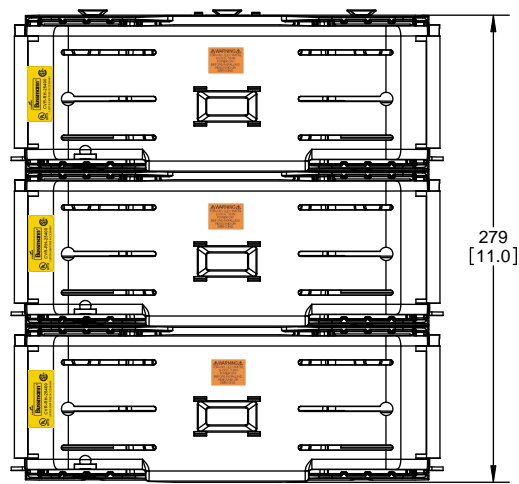

DESIGN UNITS: METRIC (mm)
UNLESS OTHERWISE SPECIFIED [INCHES]

THIRD ANGLE PROJECTION

RM25400-3CR

**RM25400-3CR
WITH CVR-RH-25400 INSTALLED**

**RM25400-3CR
WITH CVRI-RH-25400 INSTALLED**

COOPER Bussmann
St. Louis MO 63178

TITLE:
Class R fuse holder-CUST-250V

SCALE: 1:1   SIZE: A3   SHEET: 11 OF 14