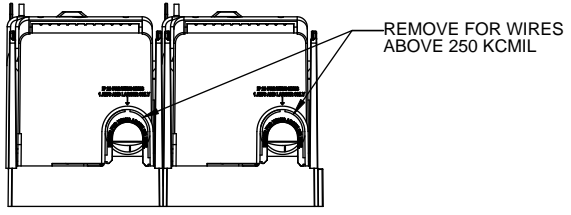

SCALE: 1:1 SIZE: A3 SHEET: 9 OF 14

DESIGN UNITS: METRIC (mm)
UNLESS OTHERWISE SPECIFIED [INCHES]

THIRD ANGLE PROJECTION

RM25400-2CR

**RM25400-2CR
WITH CVR-RH-25400 INSTALLED**

**RM25400-2CR
WITH CVRI-RH-25400 INSTALLED**