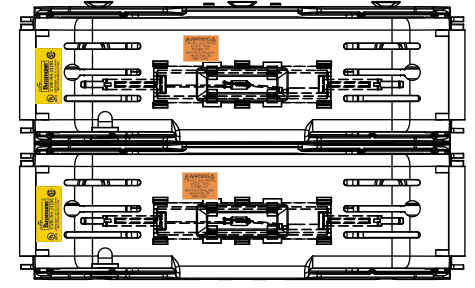

SCALE: 1:1 SIZE: A3 SHEET: 6 OF 14

DESIGN UNITS: METRIC (mm)
UNLESS OTHERWISE SPECIFIED
[INCHES]

THIRD ANGLE PROJECTION

RM25200-2CR

**RM25200-2CR
WITH CVR-RH-25200 INSTALLED**

**RM25200-2CR
WITH CVRI-RH-25200 INSTALLED**