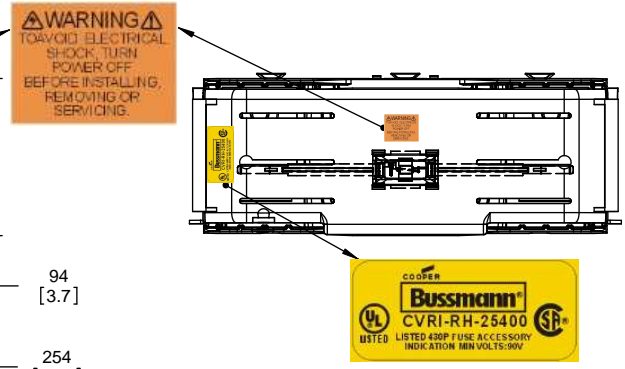

RM25400-1CR WITH CVRI-RH-25400 INSTALLED