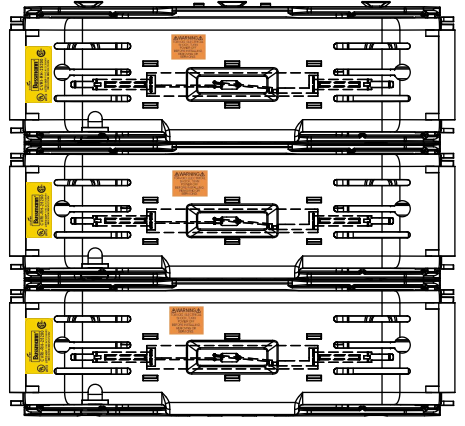

DESIGN UNITS: METRIC (mm)
UNLESS OTHERWISE SPECIFIED [INCHES]

THIRD ANGLE PROJECTION

RM25200-3CR

**RM25200-3CR
WITH CVR-RH-25200 INSTALLED**

**RM25200-3CR
WITH CVRI-RH-25200 INSTALLED**

ALLEN KEY #:
3/8" (10.0MM)

COOPER Bussmann
St. Louis MO 63178

TITLE:
Class R fuse holder-CUST-250V

SCALE: 1:1   SIZE: A3   SHEET: 8 OF 14