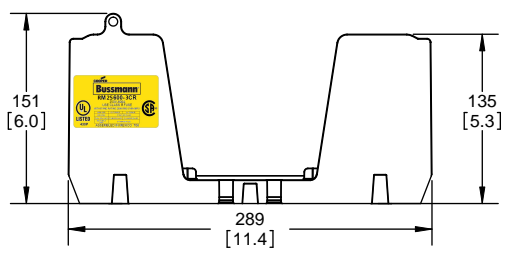

**RM25600-3CR
WITH CVRI-RH-25600 INSTALLED**

COOPER Bussmann
St. Louis MO 63178

TITLE: **Class R fuse holder-CUST-250V**

SCALE: 1:1   SIZE: A3   SHEET: 14 OF 14