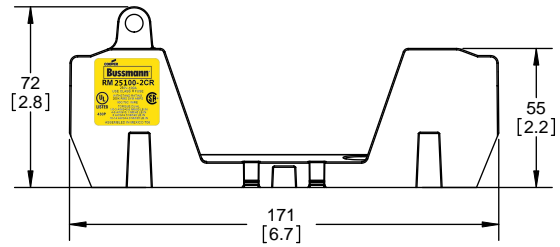

DESIGN UNITS: METRIC (mm)
UNLESS OTHERWISE SPECIFIED
[INCHES]

THIRD ANGLE PROJECTION

RM25100-2CR

**RM25100-2CR
WITH CVR-RH-25100 INSTALLED**

**RM25100-2CR
WITH CVRI-RH-25100 INSTALLED**

COOPER Bussmann
St. Louis MO 63178