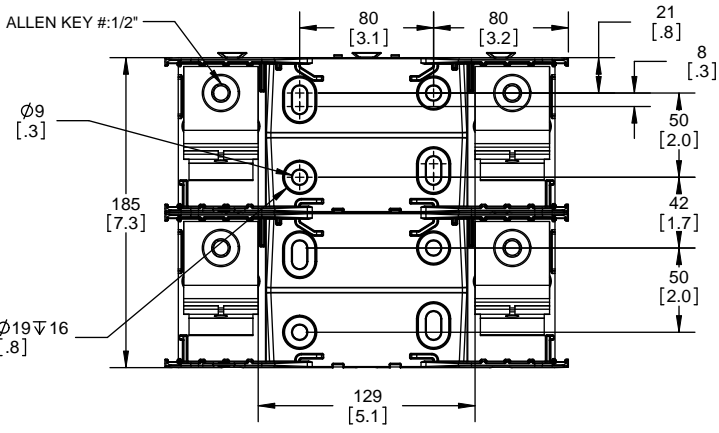

SCALE: 1:1 SIZE: A3 SHEET: 9 OF 14

DESIGN UNITS: METRIC (mm)
UNLESS OTHERWISE SPECIFIED [INCHES]

THIRD ANGLE PROJECTION

RM25400-2CR

**RM25400-2CR
WITH CVR-RH-25400 INSTALLED**

**RM25400-2CR
WITH CVRI-RH-25400 INSTALLED**