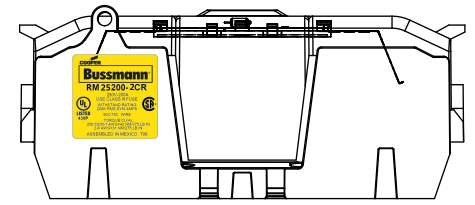

SCALE: 1:1 SIZE: A3 SHEET: 6 OF 14

DESIGN UNITS: METRIC (mm)
UNLESS OTHERWISE SPECIFIED
[INCHES]

THIRD ANGLE PROJECTION

RM25200-2CR

**RM25200-2CR
WITH CVR-RH-25200 INSTALLED**

**RM25200-2CR
WITH CVRI-RH-25200 INSTALLED**