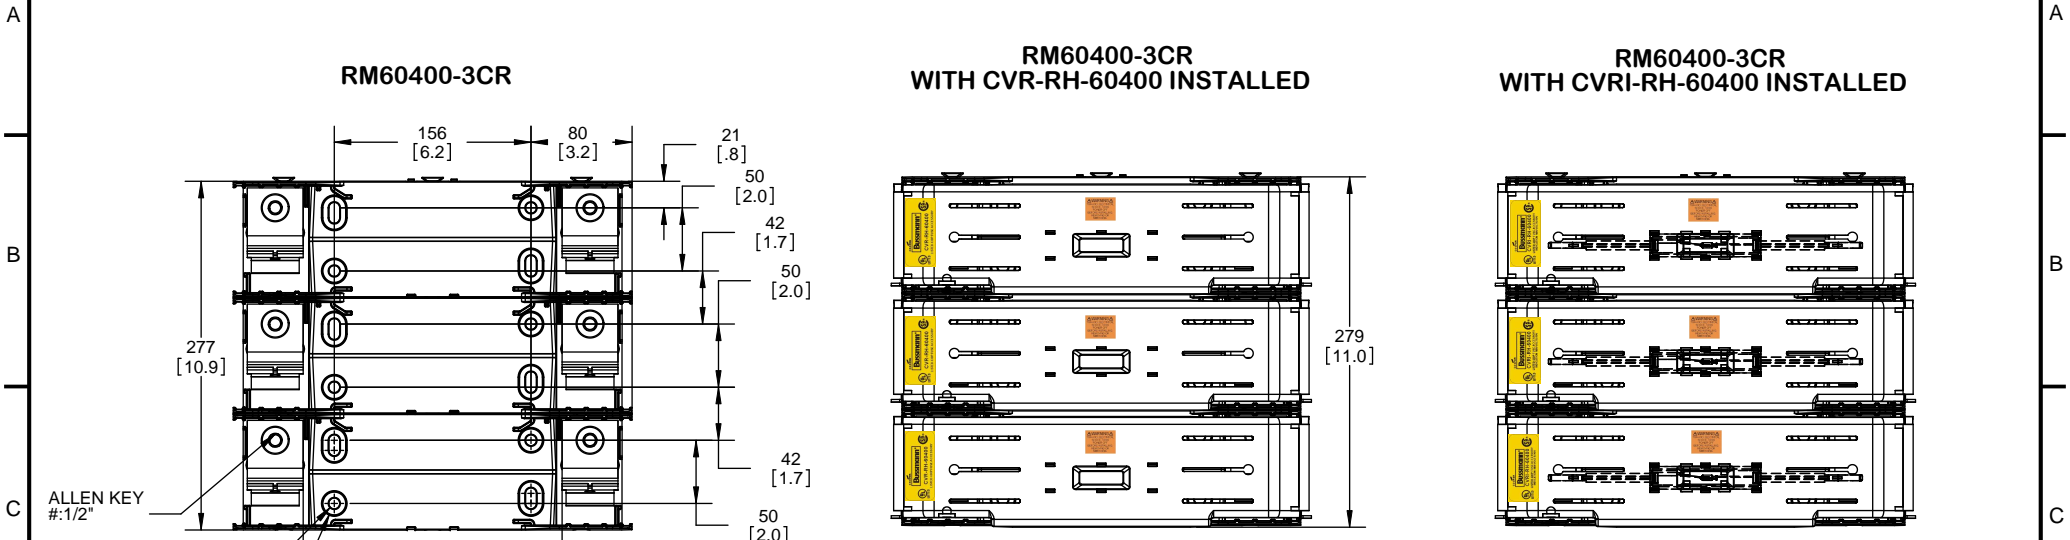

REVISIONS			DATE	ECN	BY
REV	ZONE	DESCRIPTION			

RM60400-3CR

**RM60400-3CR
WITH CVR-RH-60400 INSTALLED**

**RM60400-3CR
WITH CVRI-RH-60400 INSTALLED**

COOPER Bussmann
St. Louis MO 63178

TITLE:
Class R fuse holder-CUST-600V

SCALE: 1:1   SIZE: A3   SHEET: 9 OF 12