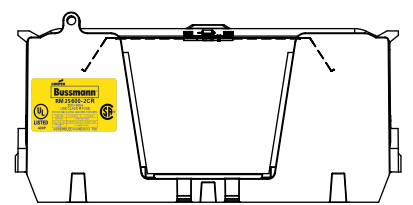

DESIGN UNITS: METRIC (mm)
UNLESS OTHERWISE SPECIFIED
[INCHES]

RM25600-2CR

**RM25600-2CR
WITH CVR-RH-25600 INSTALLED**

**RM25600-2CR
WITH CVRI-RH-25600 INSTALLED**

COOPER Bussmann
St. Louis MO 63178

TITLE:
Class R fuse holder-CUST-250V

SCALE: 1:1   SIZE: A3   SHEET: 13 OF 14