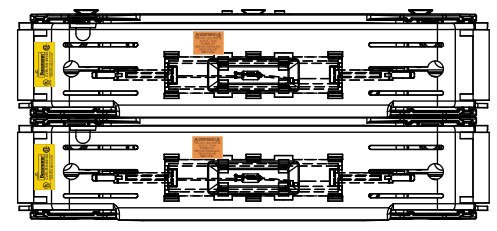

DESIGN UNITS: METRIC (mm)
UNLESS OTHERWISE SPECIFIED
[INCHES]

THIRD ANGLE PROJECTION

REVISIONS				DATE	ECN	BY
REV	ZONE	DESCRIPTION				

RM60100-2CR

**RM60100-2CR
WITH CVR-RH-60100 INSTALLED**

**RM60100-2CR
WITH CVRI-RH-60100 INSTALLED**

ALLEN KEY
#3/16" (5.5MM)

COOPER Bussmann
St. Louis MO 63178

TITLE:
Class R fuse holder-CUST-600V

SCALE: 1:1   SIZE: A3   SHEET: 2 OF 12