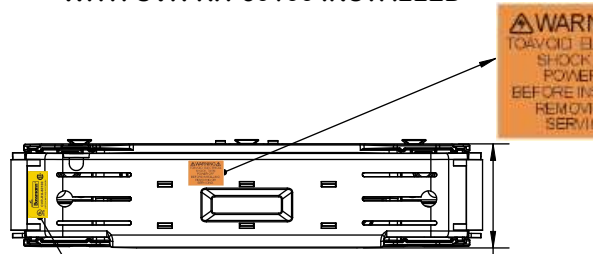

REVISONS			DATE	ECN	BY
REV	ZONE	DESCRIPTION			

RM60100-1CR

RM60100-1CR WITH CVR-RH-60100 INSTALLED

RM60100-1CR WITH CVRI-RH-60100 INSTALLED

CVR-RH-60100

CVRI-RH-60100

CUT OPEN ALONG THIS DOTTED LINE FOR WIRES ABOVE 6 AWG