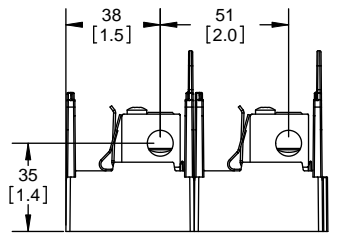

DESIGN UNITS: METRIC (mm)
UNLESS OTHERWISE SPECIFIED
[INCHES]

THIRD ANGLE PROJECTION

RM25100-2CR

**RM25100-2CR
WITH CVR-RH-25100 INSTALLED**

**RM25100-2CR
WITH CVRI-RH-25100 INSTALLED**

COOPER Bussmann
St. Louis MO 63178