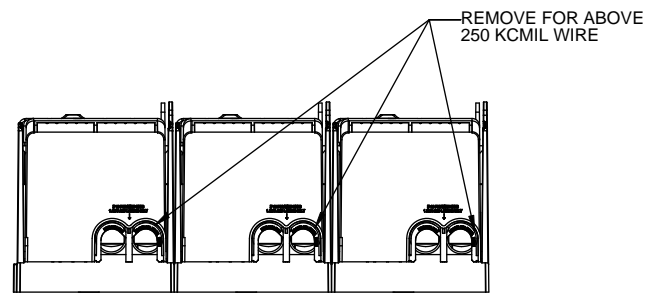

**RM25600-3CR
WITH CVRI-RH-25600 INSTALLED**

COOPER Bussmann
St. Louis MO 63178

TITLE: **Class R fuse holder-CUST-250V**

SCALE: 1:1   SIZE: A3   SHEET: 14 OF 14