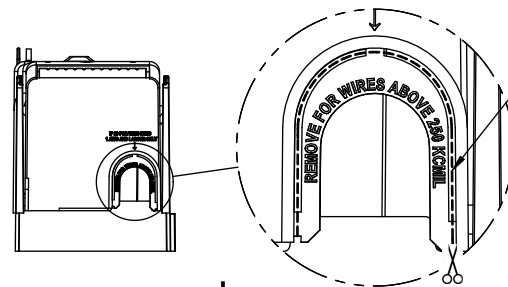

CVR-RH-25400

CVRI-RH-25400

COOPER Bussmann
St. Louis MO 63178

Class R fuse holder-CUST-250V

SCALE: 1:1 SIZE: A3 SHEET: 9 OF 14