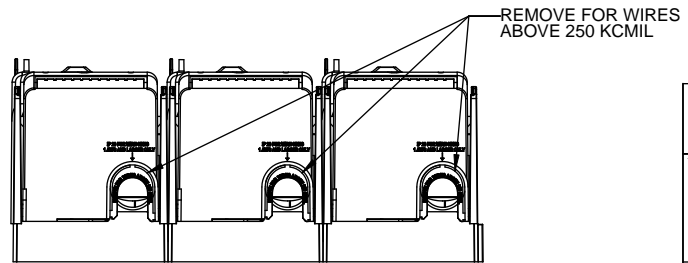

**RM25400-3CR
WITH CVRI-RH-25400 INSTALLED**

COOPER Bussmann
St. Louis MO 63178

TITLE:
Class R fuse holder-CUST-250V

SCALE: 1:1   SIZE: A3   SHEET: 11 OF 14