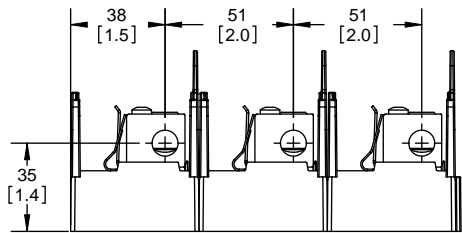

**RM25100-3CR
WITH CVRI-RH-25100 INSTALLED**

COOPER Bussmann
St. Louis MO 63178

Class R fuse holder-CUST-250V

SCALE: 1:1   SIZE: A3   SHEET: 5 OF 14