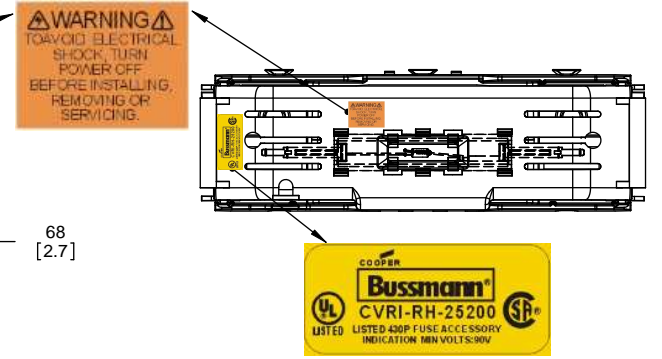

THIRD ANGLE PROJECTION

RM25200-1CR

**RM25200-1CR
WITH CVR-RH-25200 INSTALLED**

**RM25200-1CR
WITH CVRI-RH-25200 INSTALLED**

CVR-RH-25200

CVRI-RH-25200

COOPER Bussmann
St. Louis MO 63178

TITLE:
Class R fuse holder-CUST-250V