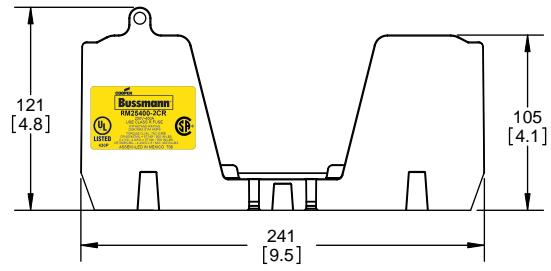

SCALE: 1:1 SIZE: A3 SHEET: 9 OF 14

DESIGN UNITS: METRIC (mm)
UNLESS OTHERWISE SPECIFIED [INCHES]

THIRD ANGLE PROJECTION

RM25400-2CR

**RM25400-2CR
WITH CVR-RH-25400 INSTALLED**

**RM25400-2CR
WITH CVRI-RH-25400 INSTALLED**