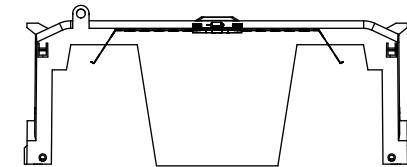

THIRD ANGLE PROJECTION

RM25600-1CR

**RM25600-1CR
WITH CVR-RH-25600 INSTALLED**

**RM25600-1CR
WITH CVRI-RH-25600 INSTALLED**

CVR-RH-25600

CVRI-RH-25600

CUT OPEN ALONG THIS DOTTED LINE FOR WIRES ABOVE 250 KCMIL