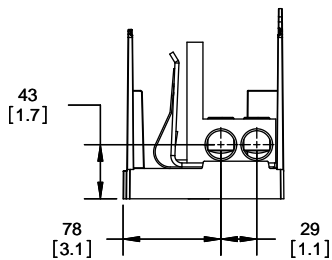

Class R Fuseblocks Catalog Data

Catalog Number	Covers		Voltage	Current	Number of Poles	Label
	Class R	w/o Indication				
RM25100-1CR	CVR-RH-25100	CVRI-RH-25100	250	100	1	RM25100-1CR
RM25100-2CR					2	RM25100-2CR
RM25100-3CR					3	RM25100-3CR
RM25200-1CR	CVR-RH-25200	CVRI-RH-25200		200	1	RM25200-1CR
RM25200-2CR					2	RM25200-2CR
RM25200-3CR					3	RM25200-3CR
RM25400-1CR	CVR-RH-25400	CVRI-RH-25400		400	1	RM25400-1CR
RM25400-2CR					2	RM25400-2CR
RM25400-3CR					3	RM25400-3CR
RM25600-1CR	CVR-RH-25600	CVRI-RH-25600		600	1	RM25600-1CR
RM25600-2CR					2	RM25600-2CR
RM25600-3CR					3	RM25600-3CR

Catalog Number	Covers		Voltage	Current	Number of Poles	Label
	Class R	w/o Indication				
RM60100-1CR	CVR-RH-60100	CVRI-RH-60100	600	100	1	RM60100-1CR
RM60100-2CR					2	RM60100-2CR
RM60100-3CR					3	RM60100-3CR
RM60200-1CR	CVR-RH-60200	CVRI-RH-60200		200	1	RM60200-1CR
RM60200-2CR					2	RM60200-2CR
RM60200-3CR					3	RM60200-3CR
RM60400-1CR	CVR-RH-60400	CVRI-RH-60400		400	1	RM60400-1CR
RM60400-2CR					2	RM60400-2CR
RM60400-3CR					3	RM60400-3CR
RM60600-1CR	CVR-RH-60600	CVRI-RH-60600		600	1	RM60600-1CR
RM60600-2CR					2	RM60600-2CR
RM60600-3CR					3	RM60600-3CR

THIRD ANGLE PROJECTION

RM25600-1CR

**RM25600-1CR
WITH CVR-RH-25600 INSTALLED**

**RM25600-1CR
WITH CVRI-RH-25600 INSTALLED**

CVR-RH-25600

CVRI-RH-25600

CUT OPEN ALONG THIS DOTTED LINE FOR WIRES ABOVE 250 KCMIL