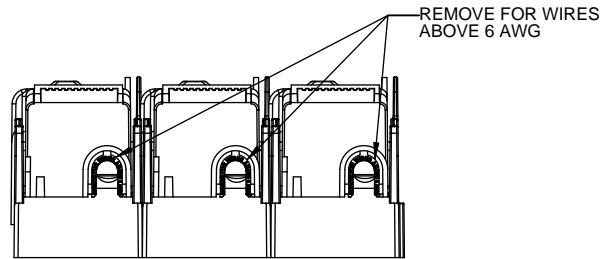

**RM25100-3CR
WITH CVRI-RH-25100 INSTALLED**

COOPER Bussmann
St. Louis MO 63178

Class R fuse holder-CUST-250V

SCALE: 1:1   SIZE: A3   SHEET: 5 OF 14