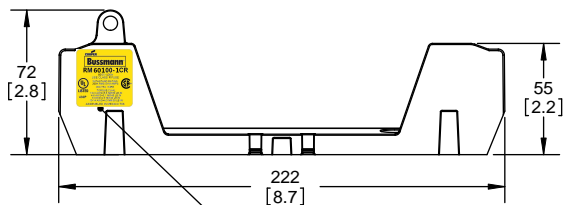

REVISONS			DATE	ECN	BY
REV	ZONE	DESCRIPTION			

RM60100-1CR

RM60100-1CR WITH CVR-RH-60100 INSTALLED

RM60100-1CR WITH CVRI-RH-60100 INSTALLED

CVR-RH-60100

CVRI-RH-60100

CUT OPEN ALONG THIS DOTTED LINE FOR WIRES ABOVE 6 AWG