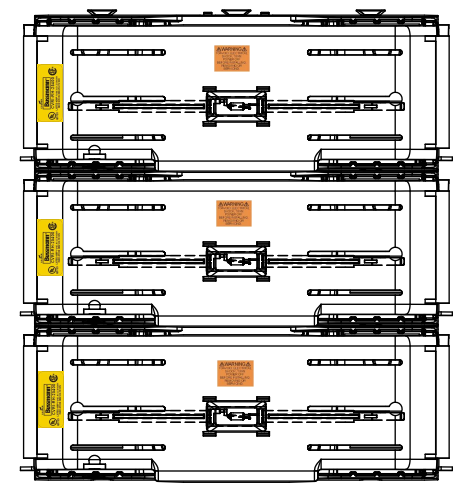

**RM25400-3CR
WITH CVRI-RH-25400 INSTALLED**

COOPER Bussmann
St. Louis MO 63178

TITLE:
Class R fuse holder-CUST-250V

SCALE: 1:1   SIZE: A3   SHEET: 11 OF 14