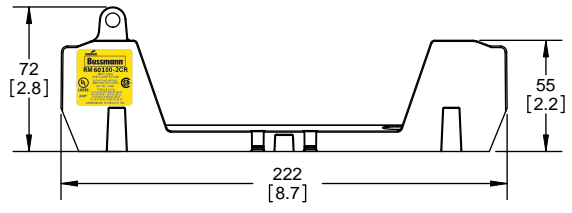

DESIGN UNITS: METRIC (mm)
UNLESS OTHERWISE SPECIFIED
[INCHES]

THIRD ANGLE PROJECTION

REVISIONS				DATE	ECN	BY
REV	ZONE	DESCRIPTION				

RM60100-2CR

**RM60100-2CR
WITH CVR-RH-60100 INSTALLED**

**RM60100-2CR
WITH CVRI-RH-60100 INSTALLED**

ALLEN KEY
#3/16" (5.5MM)

COOPER Bussmann
St. Louis MO 63178

TITLE:
Class R fuse holder-CUST-600V

SCALE: 1:1   SIZE: A3   SHEET: 2 OF 12