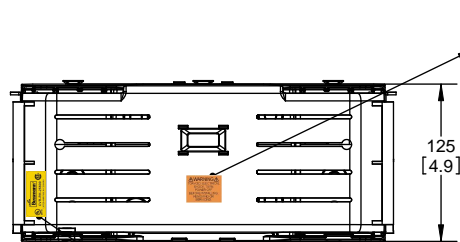

**RM25600-1CR
WITH CVR-RH-25600 INSTALLED**