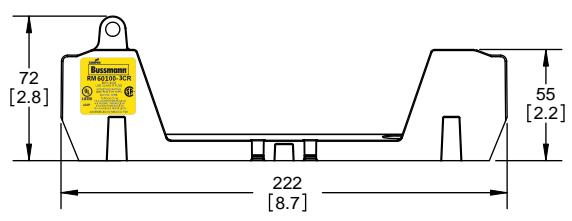

RM60100-3CR

RM60100-3CR WITH CVR-RH-60100 INSTALLED

RM60100-3CR WITH CVRI-RH-60100 INSTALLED

COOPER Bussmann
St. Louis MO 63178

TITLE:
Class R fuse holder-CUST-600V

SCALE: 1:1   SIZE: A3   SHEET: 3 OF 12