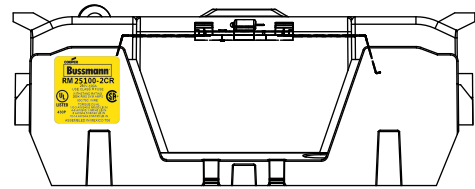

DESIGN UNITS: METRIC (mm)
UNLESS OTHERWISE SPECIFIED
[INCHES]

THIRD ANGLE PROJECTION

RM25100-2CR

**RM25100-2CR
WITH CVR-RH-25100 INSTALLED**

**RM25100-2CR
WITH CVRI-RH-25100 INSTALLED**

COOPER Bussmann
St. Louis MO 63178