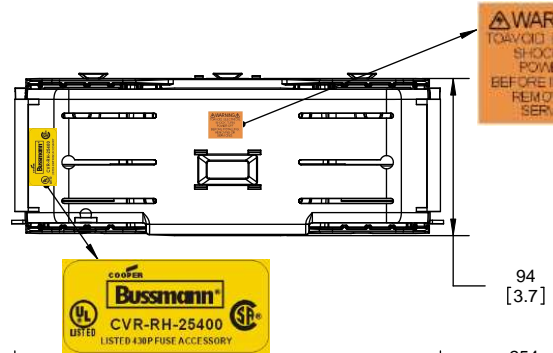

RM25400-1CR WITH CVR-RH-25400 INSTALLED