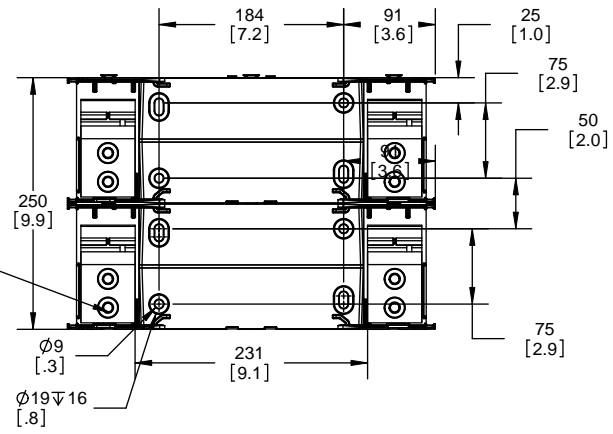

DESIGN UNITS: METRIC (mm)
UNLESS OTHERWISE SPECIFIED
[INCHES]

THIRD ANGLE PROJECTION

REVISIONS			DATE	ECN	BY
REV	ZONE	DESCRIPTION			

RM60600-2CR