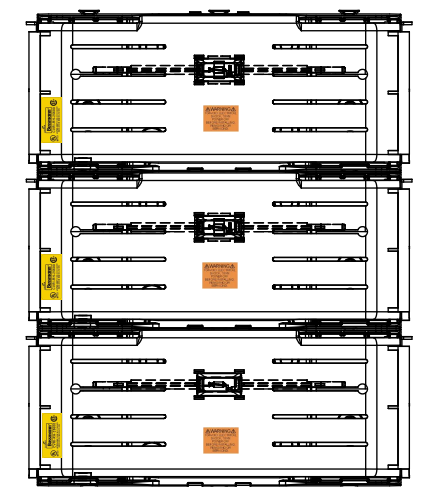

**RM25600-3CR
WITH CVRI-RH-25600 INSTALLED**

COOPER Bussmann
St. Louis MO 63178

TITLE: **Class R fuse holder-CUST-250V**

SCALE: 1:1   SIZE: A3   SHEET: 14 OF 14