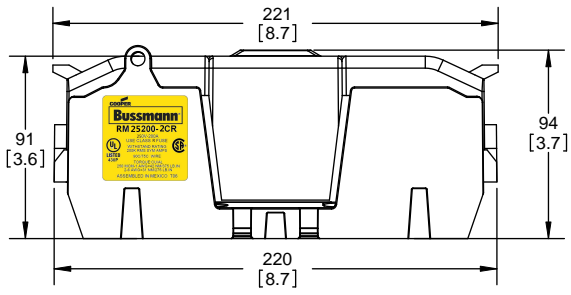

SCALE: 1:1 SIZE: A3 SHEET: 6 OF 14

DESIGN UNITS: METRIC (mm)
UNLESS OTHERWISE SPECIFIED
[INCHES]

THIRD ANGLE PROJECTION

RM25200-2CR

**RM25200-2CR
WITH CVR-RH-25200 INSTALLED**

**RM25200-2CR
WITH CVRI-RH-25200 INSTALLED**