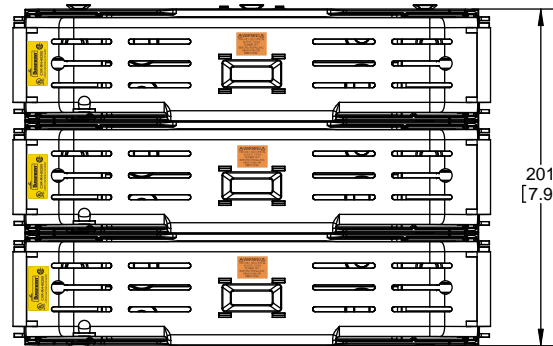

RM60200-3CR

**RM60200-3CR
WITH CVR-RH-60200 INSTALLED**

**RM60200-3CR
WITH CVRI-RH-60200 INSTALLED**

COOPER Bussmann
St. Louis MO 63178

TITLE: **Class R fuse holder-CUST-600V**

SCALE: 1:1   SIZE: A3   SHEET: 6 OF 12