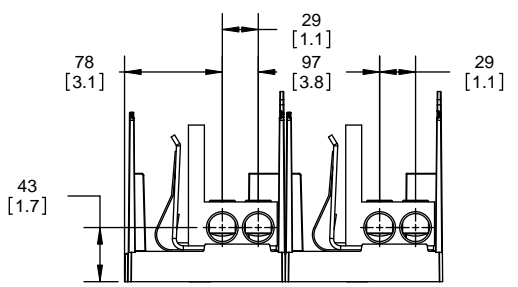

DESIGN UNITS: METRIC (mm)
UNLESS OTHERWISE SPECIFIED
[INCHES]

RM25600-2CR

**RM25600-2CR
WITH CVR-RH-25600 INSTALLED**

**RM25600-2CR
WITH CVRI-RH-25600 INSTALLED**

COOPER Bussmann
St. Louis MO 63178

TITLE:
Class R fuse holder-CUST-250V

SCALE: 1:1   SIZE: A3   SHEET: 13 OF 14