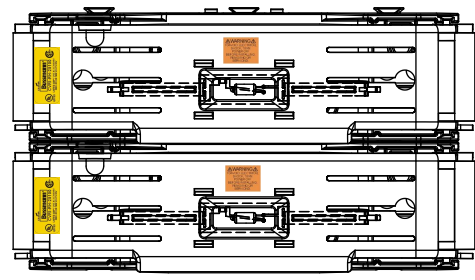

**RM25100-2CR
WITH CVRI-RH-25100 INSTALLED**

COOPER Bussmann
St. Louis MO 63178

TITLE:
Class R fuse holder-CUST-250V

SCALE: 1:1   SIZE: A3   SHEET: 4 OF 14