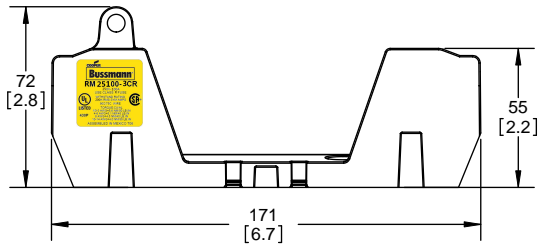

**RM25100-3CR
WITH CVRI-RH-25100 INSTALLED**

COOPER Bussmann
St. Louis MO 63178

Class R fuse holder-CUST-250V

SCALE: 1:1   SIZE: A3   SHEET: 5 OF 14