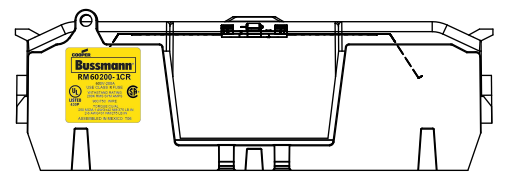

REVISIONS				DATE	ECN	BY
REV	ZONE	DESCRIPTION				

RM60200-1CR

RM60200-1CR WITH CVR-RH-60200 INSTALLED

RM60200-1CR WITH CVRI-RH-60200 INSTALLED