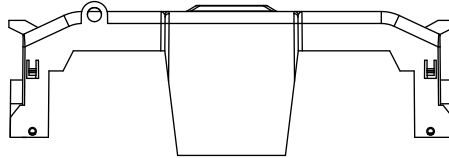

CVR-RH-25200