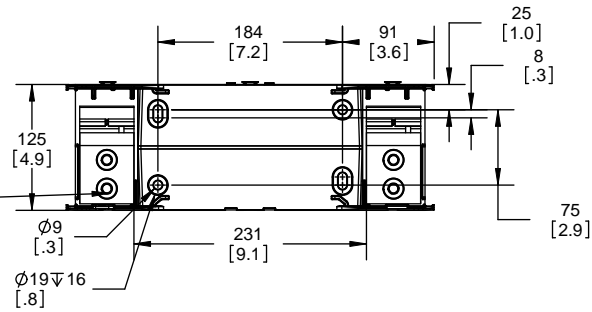

RM60600-1CR