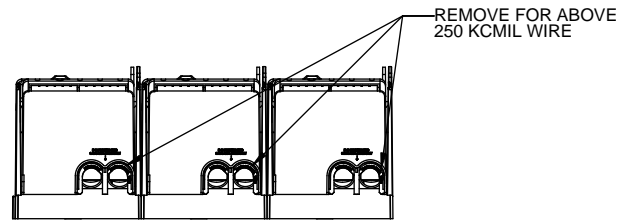

SCALE: 1:5 SIZE: A3 SHEET: 11 OF 12

REVISIONS				DATE	ECN	BY
REV	ZONE	DESCRIPTION				

RM60600-3CR

**RM60600-3CR
WITH CVR-RH-60600 INSTALLED**

**RM60600-3CR
WITH CVRI-RH-60600 INSTALLED**

COOPER Bussmann
St. Louis MO 63178