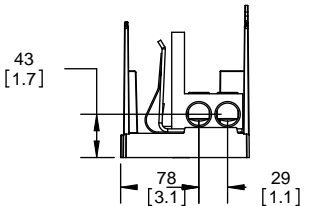

CVRI-RH-60600

COOPER Bussmann
St. Louis MO 63178

TITLE: **Class R fuse holder-CUST-600V**

SCALE: 1:5 SIZE: A3 SHEET: 10 OF 12