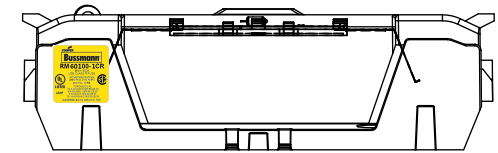

RM60100-1CR WITH CVRI-RH-60100 INSTALLED