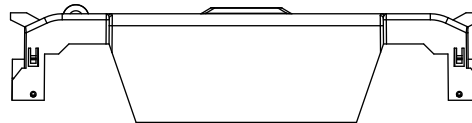

RM60100-1CR

RM60100-1CR WITH CVR-RH-60100 INSTALLED

RM60100-1CR WITH CVRI-RH-60100 INSTALLED

CVR-RH-60100

CVRI-RH-60100

COOPER Bussmann
St. Louis MO 63178

TITLE: **Class R fuse holder-CUST-600V**

SCALE: 1:1 SIZE: A3 SHEET: 1 OF 12