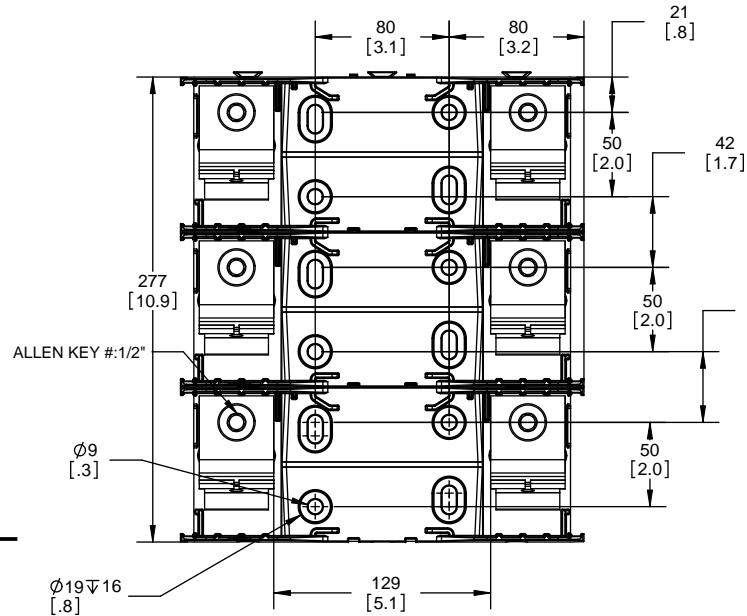

DESIGN UNITS: METRIC (mm)
UNLESS OTHERWISE SPECIFIED
[INCHES]

THIRD ANGLE PROJECTION

RM25400-3CR

**RM25400-3CR
WITH CVR-RH-25400 INSTALLED**

**RM25400-3CR
WITH CVRI-RH-25400 INSTALLED**

COOPER Bussmann
St. Louis MO 63178

TITLE:
Class R fuse holder-CUST-250V

SCALE: 1:1   SIZE: A3   SHEET: 11 OF 14