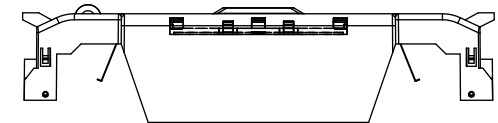

RM60100-1CR

RM60100-1CR WITH CVR-RH-60100 INSTALLED

RM60100-1CR WITH CVRI-RH-60100 INSTALLED

CVR-RH-60100

CVRI-RH-60100

COOPER Bussmann
St. Louis MO 63178

TITLE: **Class R fuse holder-CUST-600V**

SCALE: 1:1 SIZE: A3 SHEET: 1 OF 12