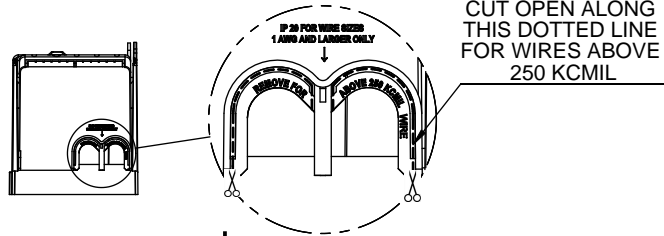

CVRI-RH-60600

COOPER Bussmann
St. Louis MO 63178

TITLE: **Class R fuse holder-CUST-600V**

SCALE: 1:5 SIZE: A3 SHEET: 10 OF 12