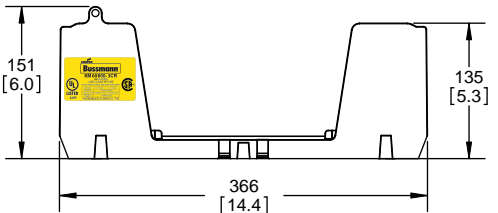

SCALE: 1:5 SIZE: A3 SHEET: 11 OF 12

REVISIONS				DATE	ECN	BY
REV	ZONE	DESCRIPTION				

RM60600-3CR

**RM60600-3CR
WITH CVR-RH-60600 INSTALLED**

**RM60600-3CR
WITH CVRI-RH-60600 INSTALLED**

COOPER Bussmann
St. Louis MO 63178