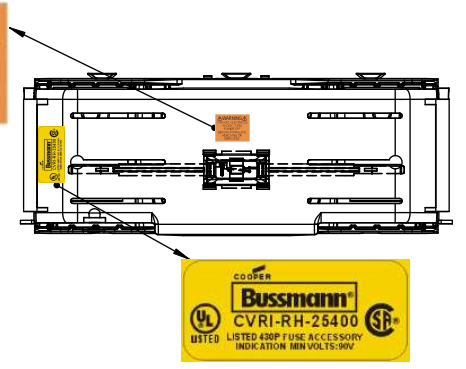

THIRD ANGLE PROJECTION

RM25400-1CR

**RM25400-1CR
WITH CVR-RH-25400 INSTALLED**

**RM25400-1CR
WITH CVRI-RH-25400 INSTALLED**

CVR-RH-25400

CVRI-RH-25400

COOPER Bussmann
St. Louis MO 63178

TITLE:
Class R fuse holder-CUST-250V