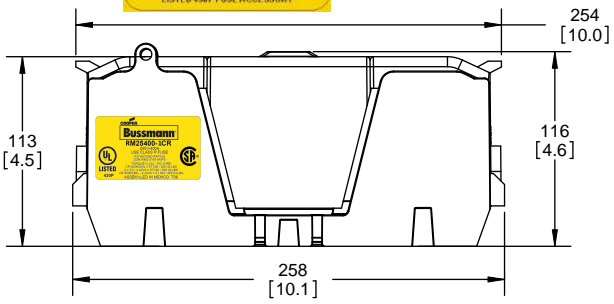

**RM25400-1CR
WITH CVRI-RH-25400 INSTALLED**