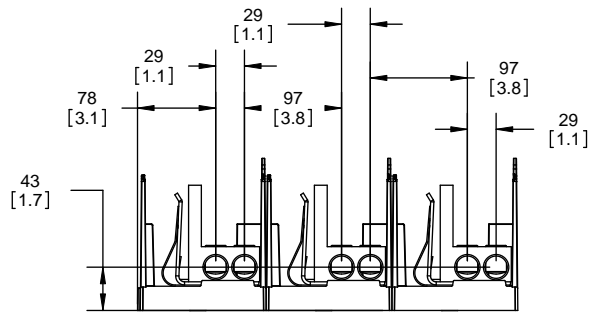

SCALE: 1:5 SIZE: A3 SHEET: 11 OF 12

REVISIONS				DATE	ECN	BY
REV	ZONE	DESCRIPTION				

RM60600-3CR

**RM60600-3CR
WITH CVR-RH-60600 INSTALLED**

**RM60600-3CR
WITH CVRI-RH-60600 INSTALLED**

COOPER Bussmann
St. Louis MO 63178