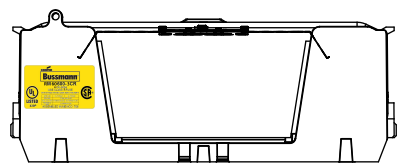

SCALE: 1:5 SIZE: A3 SHEET: 11 OF 12

REVISIONS				DATE	ECN	BY
REV	ZONE	DESCRIPTION				

RM60600-3CR

**RM60600-3CR
WITH CVR-RH-60600 INSTALLED**

**RM60600-3CR
WITH CVRI-RH-60600 INSTALLED**

COOPER Bussmann
St. Louis MO 63178