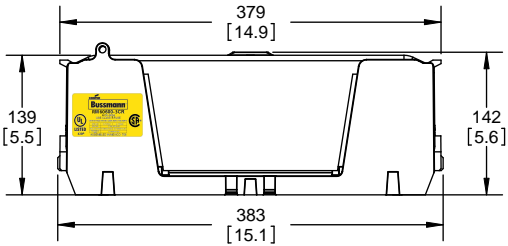

SCALE: 1:5 SIZE: A3 SHEET: 11 OF 12

REVISIONS				DATE	ECN	BY
REV	ZONE	DESCRIPTION				

RM60600-3CR

**RM60600-3CR
WITH CVR-RH-60600 INSTALLED**

**RM60600-3CR
WITH CVRI-RH-60600 INSTALLED**

COOPER Bussmann
St. Louis MO 63178