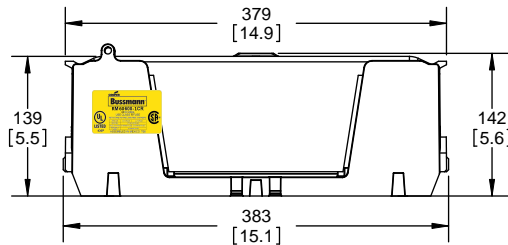

RM60600-1CR

RM60600-1CR WITH CVR-RH-60600 INSTALLED

RM60600-1CR WITH CVRI-RH-60600 INSTALLED

WARNING
TO AVOID ELECTRICAL SHOCK, TURN POWER OFF BEFORE INSTALLING, REMOVING OR SERVICING.

CVR-RH-60600

CVRI-RH-60600

COOPER Bussmann
St. Louis MO 63178

TITLE: **Class R fuse holder-CUST-600V**

SCALE: 1:5 SIZE: A3 SHEET: 10 OF 12