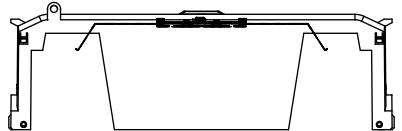

CVRI-RH-60600

COOPER Bussmann
St. Louis MO 63178

TITLE: **Class R fuse holder-CUST-600V**

SCALE: 1:5 SIZE: A3 SHEET: 10 OF 12