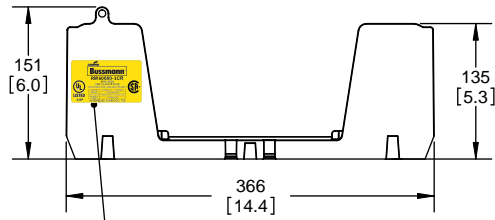

RM60600-1CR

RM60600-1CR WITH CVR-RH-60600 INSTALLED

RM60600-1CR WITH CVRI-RH-60600 INSTALLED

WARNING
TO AVOID ELECTRICAL SHOCK, TURN POWER OFF BEFORE INSTALLING, REMOVING OR SERVICING.

CVR-RH-60600

CVRI-RH-60600

COOPER Bussmann
St. Louis MO 63178

TITLE: **Class R fuse holder-CUST-600V**

SCALE: 1:5 SIZE: A3 SHEET: 10 OF 12