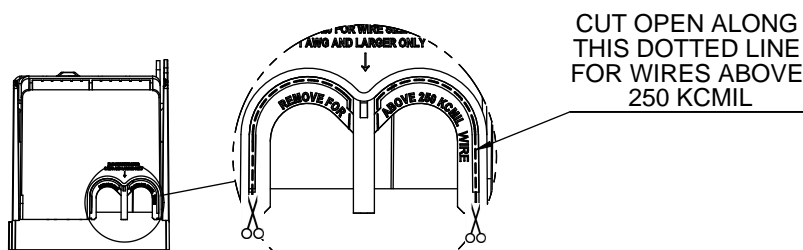

WIRE SIZE	CUT TORQUE	AL TORQUE
600 KCMIL	87 NM / 620 IN-LBS	
DUAL 304 AWG	37 NM/300 IN-LBS	33.9 NM/300 IN-LBS
100 KCMIL	51 NM/450 IN-LBS	

UL LISTED 430P SA
 ASSEMBLED IN MEXICO T06

COOPER Bussmann
 St. Louis MO 63178