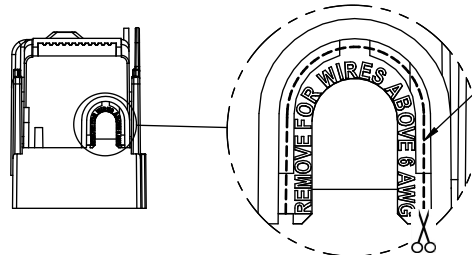

RM60100-1CR

RM60100-1CR WITH CVR-RH-60100 INSTALLED

RM60100-1CR WITH CVRI-RH-60100 INSTALLED

CVR-RH-60100

CVRI-RH-60100

COOPER Bussmann
St. Louis MO 63178

TITLE: **Class R fuse holder-CUST-600V**

SCALE: 1:1 SIZE: A3 SHEET: 1 OF 12