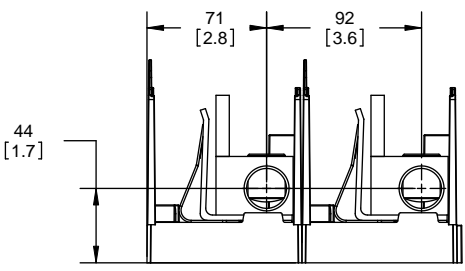

SCALE: 1:1 SIZE: A3 SHEET: 9 OF 14

DESIGN UNITS: METRIC (mm)
UNLESS OTHERWISE SPECIFIED [INCHES]

THIRD ANGLE PROJECTION

RM25400-2CR

**RM25400-2CR
WITH CVR-RH-25400 INSTALLED**

**RM25400-2CR
WITH CVRI-RH-25400 INSTALLED**