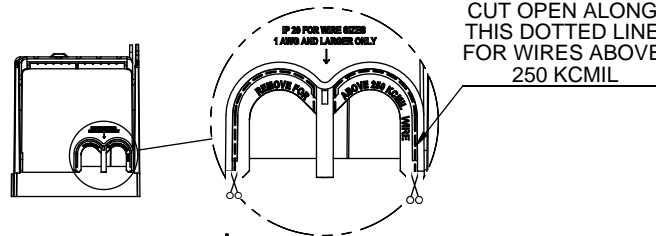

CVRI-RH-60600

COOPER Bussmann
St. Louis MO 63178

TITLE: **Class R fuse holder-CUST-600V**

SCALE: 1:5 SIZE: A3 SHEET: 10 OF 12