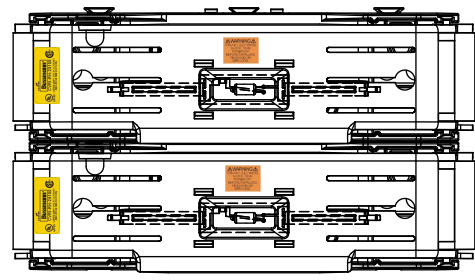

SCALE: 1:1 SIZE: A3 SHEET: 3 OF 14

DESIGN UNITS: METRIC (mm)
UNLESS OTHERWISE SPECIFIED
[INCHES]

THIRD ANGLE PROJECTION

RM25100-2CR

**RM25100-2CR
WITH CVR-RH-25100 INSTALLED**

**RM25100-2CR
WITH CVRI-RH-25100 INSTALLED**