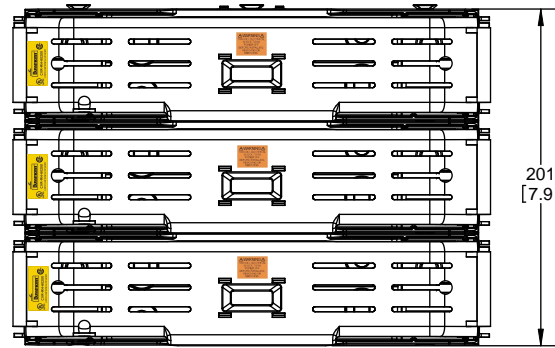

RM60200-3CR

**RM60200-3CR
WITH CVR-RH-60200 INSTALLED**

**RM60200-3CR
WITH CVRI-RH-60200 INSTALLED**

COOPER Bussmann
St. Louis MO 63178

TITLE: **Class R fuse holder-CUST-600V**

SCALE: 1:1   SIZE: A3   SHEET: 6 OF 12