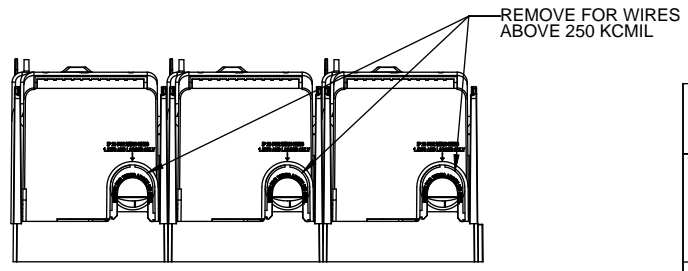

**RM25400-3CR
WITH CVRI-RH-25400 INSTALLED**

COOPER Bussmann
St. Louis MO 63178

TITLE:
Class R fuse holder-CUST-250V

SCALE: 1:1   SIZE: A3   SHEET: 11 OF 14