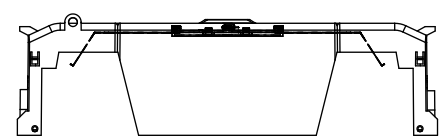

TITLE: **Class R fuse holder-CUST-600V**

SCALE: 1:1 SIZE: A3 SHEET: 6 OF 12

RM60400-1CR

RM60400-1CR WITH CVR-RH-60400 INSTALLED

RM60400-1CR WITH CVRI-RH-60400 INSTALLED

CVR-RH-60400

CVRI-RH-60400

COOPER Bussmann
St. Louis MO 63178