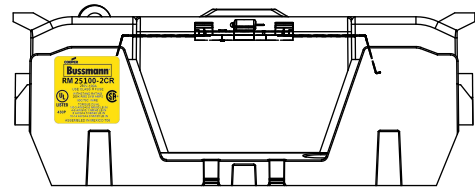

SCALE: 1:1 SIZE: A3 SHEET: 3 OF 14

DESIGN UNITS: METRIC (mm)
UNLESS OTHERWISE SPECIFIED
[INCHES]

THIRD ANGLE PROJECTION

RM25100-2CR

**RM25100-2CR
WITH CVR-RH-25100 INSTALLED**

**RM25100-2CR
WITH CVRI-RH-25100 INSTALLED**