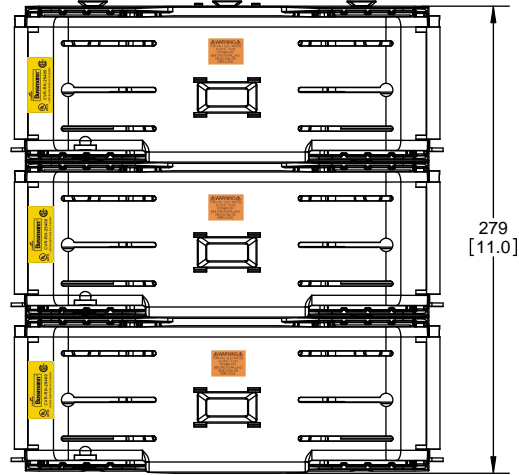

TITLE:
Class R fuse holder-CUST-250V

SCALE: 1:1 SIZE: A3 SHEET: 10 OF 14

DESIGN UNITS: METRIC (mm)
UNLESS OTHERWISE SPECIFIED [INCHES]

THIRD ANGLE PROJECTION

RM25400-3CR

**RM25400-3CR
WITH CVR-RH-25400 INSTALLED**