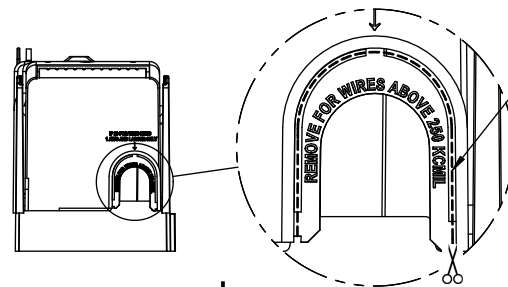

RM25400-1CR WITH CVR-RH-25400 INSTALLED

RM25400-1CR WITH CVRI-RH-25400 INSTALLED

CVR-RH-25400

CVRI-RH-25400

COOPER Bussmann
St. Louis MO 63178

Class R fuse holder-CUST-250V

SCALE: 1:1 SIZE: A3 SHEET: 9 OF 14