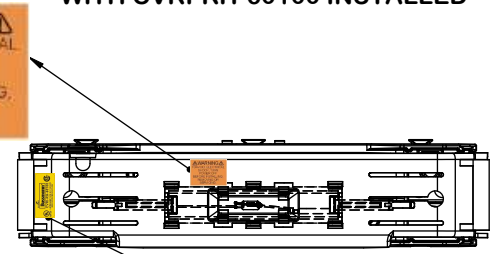

TITLE: **Class R fuse holder-CUST-250V**

SCALE: 1:1 SIZE: A3 SHEET: 14 OF 14

REVISONS			DATE	ECN	BY
REV	ZONE	DESCRIPTION			

RM60100-1CR

RM60100-1CR WITH CVR-RH-60100 INSTALLED

RM60100-1CR WITH CVRI-RH-60100 INSTALLED