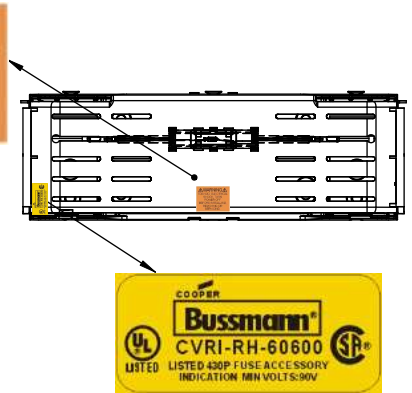

RM60600-1CR WITH CVRI-RH-60600 INSTALLED