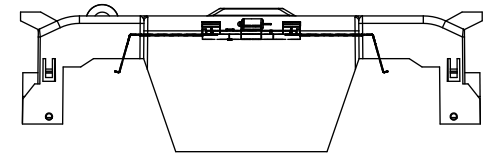

RM25100-1CR

ALLEN KEY #: 3/16" (5.5MM)

RM25100-1CR WITH CVR-RH-25100 INSTALLED

RM25100-1CR WITH CVRI-RH-25100 INSTALLED

CVR-RH-25100

CVRI-RH-25100

COOPER Bussmann
St. Louis MO 63178

TITLE: **Class R fuse holder-CUST-250V**