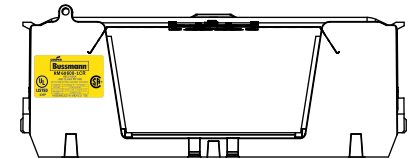

RM60600-1CR WITH CVRI-RH-60600 INSTALLED