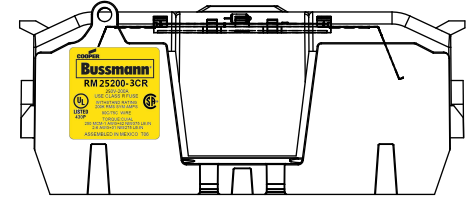

DESIGN UNITS: METRIC (mm)
UNLESS OTHERWISE SPECIFIED [INCHES]

THIRD ANGLE PROJECTION

RM25200-3CR

**RM25200-3CR
WITH CVR-RH-25200 INSTALLED**

**RM25200-3CR
WITH CVRI-RH-25200 INSTALLED**

ALLEN KEY #:
3/8" (10.0MM)