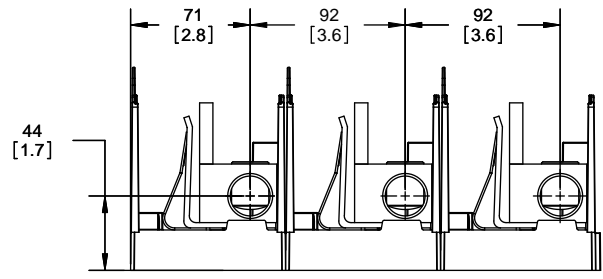

**RM25400-3CR
WITH CVRI-RH-25400 INSTALLED**

COOPER Bussmann
St. Louis MO 63178

TITLE:
Class R fuse holder-CUST-250V

SCALE: 1:1   SIZE: A3   SHEET: 11 OF 14