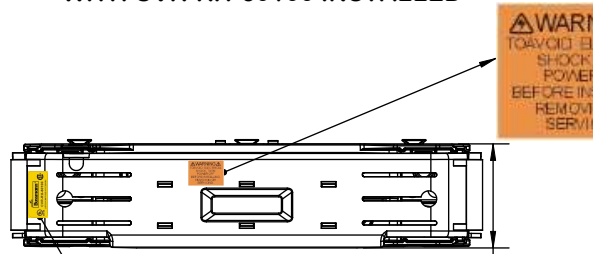

TITLE: **Class R fuse holder-CUST-250V**

SCALE: 1:1 SIZE: A3 SHEET: 14 OF 14

REVISONS			DATE	ECN	BY
REV	ZONE	DESCRIPTION			

RM60100-1CR

RM60100-1CR WITH CVR-RH-60100 INSTALLED

RM60100-1CR WITH CVRI-RH-60100 INSTALLED