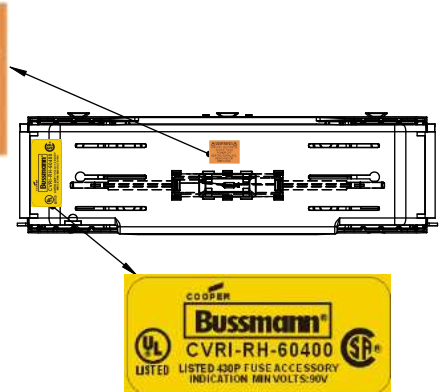

TITLE: **Class R fuse holder-CUST-600V**

SCALE: 1:1 SIZE: A3 SHEET: 6 OF 12

RM60400-1CR

RM60400-1CR WITH CVR-RH-60400 INSTALLED

RM60400-1CR WITH CVRI-RH-60400 INSTALLED

CVR-RH-60400

CVRI-RH-60400

COOPER Bussmann
St. Louis MO 63178