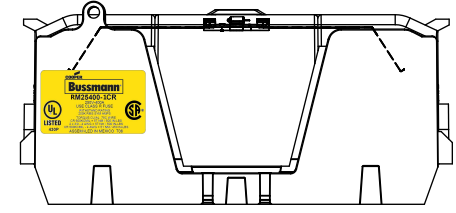

RM25400-1CR WITH CVRI-RH-25400 INSTALLED