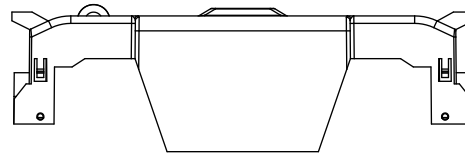

RM25100-1CR

ALLEN KEY #: 3/16" (5.5MM)

RM25100-1CR WITH CVR-RH-25100 INSTALLED

RM25100-1CR WITH CVRI-RH-25100 INSTALLED

CVR-RH-25100

CVRI-RH-25100

COOPER Bussmann
St. Louis MO 63178

TITLE: **Class R fuse holder-CUST-250V**

SCALE: 1:1 SIZE: A3 SHEET: 3 OF 14

DESIGN UNITS: METRIC (mm)
UNLESS OTHERWISE SPECIFIED
[INCHES]

THIRD ANGLE PROJECTION

RM25100-2CR

**RM25100-2CR
WITH CVR-RH-25100 INSTALLED**

**RM25100-2CR
WITH CVRI-RH-25100 INSTALLED**