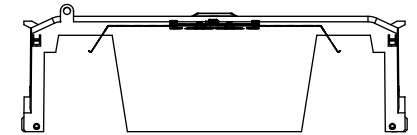

CVRI-RH-60600

COOPER Bussmann
St. Louis MO 63178

TITLE: **Class R fuse holder-CUST-600V**

SCALE: 1:5 SIZE: A3 SHEET: 10 OF 12