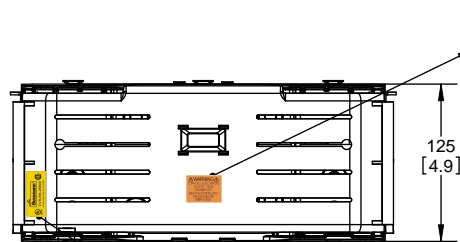

RM25600-1CR WITH CVR-RH-25600 INSTALLED