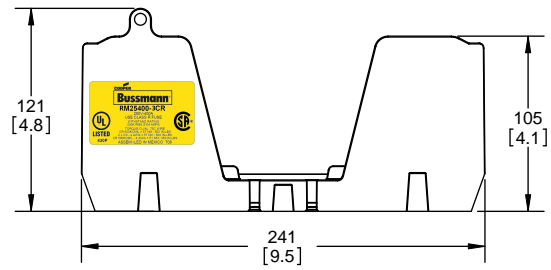

**RM25400-3CR
WITH CVRI-RH-25400 INSTALLED**

COOPER Bussmann
St. Louis MO 63178

TITLE:
Class R fuse holder-CUST-250V

SCALE: 1:1   SIZE: A3   SHEET: 11 OF 14