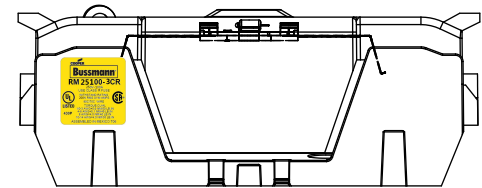

**RM25100-3CR
WITH CVRI-RH-25100 INSTALLED**

COOPER Bussmann
St. Louis MO 63178

Class R fuse holder-CUST-250V

SCALE: 1:1   SIZE: A3   SHEET: 5 OF 14