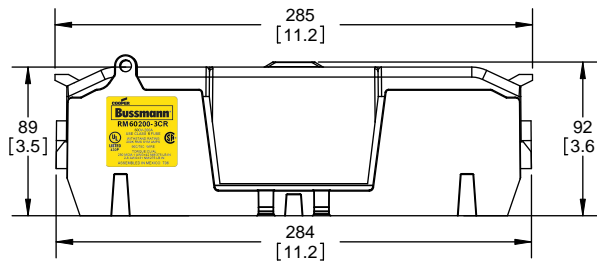

RM60200-3CR

**RM60200-3CR
WITH CVR-RH-60200 INSTALLED**

**RM60200-3CR
WITH CVRI-RH-60200 INSTALLED**

COOPER Bussmann
St. Louis MO 63178

TITLE: **Class R fuse holder-CUST-600V**

SCALE: 1:1   SIZE: A3   SHEET: 6 OF 12