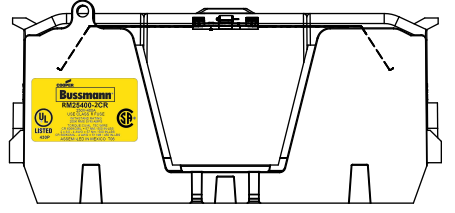

DESIGN UNITS: METRIC (mm)
UNLESS OTHERWISE SPECIFIED [INCHES]

THIRD ANGLE PROJECTION

RM25400-2CR

**RM25400-2CR
WITH CVR-RH-25400 INSTALLED**

**RM25400-2CR
WITH CVRI-RH-25400 INSTALLED**

COOPER Bussmann
St. Louis MO 63178