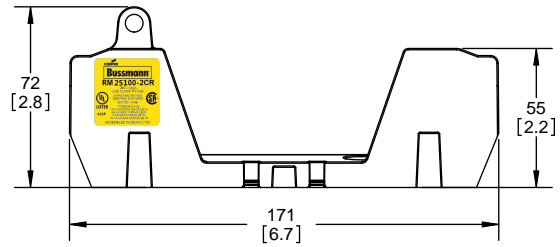

SCALE: 1:1 SIZE: A3 SHEET: 3 OF 14

DESIGN UNITS: METRIC (mm)
UNLESS OTHERWISE SPECIFIED
[INCHES]

THIRD ANGLE PROJECTION

RM25100-2CR

**RM25100-2CR
WITH CVR-RH-25100 INSTALLED**

**RM25100-2CR
WITH CVRI-RH-25100 INSTALLED**