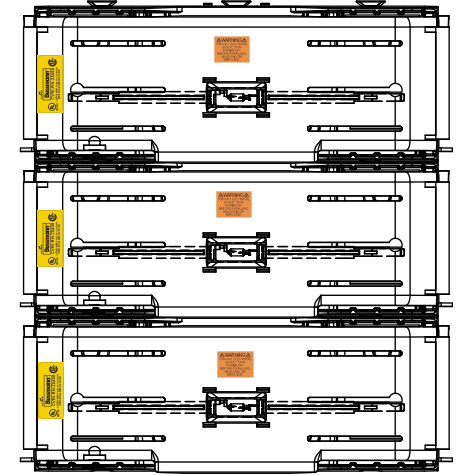

**RM25400-3CR
WITH CVRI-RH-25400 INSTALLED**

COOPER Bussmann
St. Louis MO 63178

TITLE:
Class R fuse holder-CUST-250V

SCALE: 1:1   SIZE: A3   SHEET: 11 OF 14