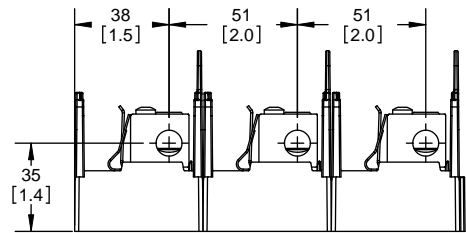

**RM25100-3CR
WITH CVRI-RH-25100 INSTALLED**

COOPER Bussmann
St. Louis MO 63178

Class R fuse holder-CUST-250V

SCALE: 1:1   SIZE: A3   SHEET: 5 OF 14