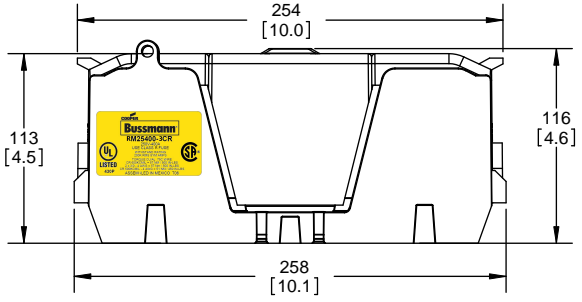

**RM25400-3CR
WITH CVRI-RH-25400 INSTALLED**

COOPER Bussmann
St. Louis MO 63178

TITLE:
Class R fuse holder-CUST-250V

SCALE: 1:1   SIZE: A3   SHEET: 11 OF 14