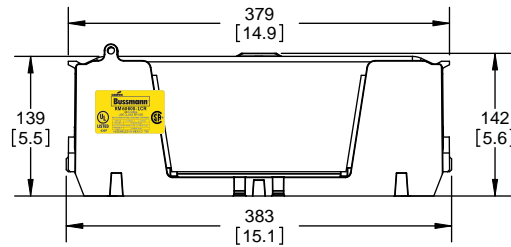

RM60600-1CR WITH CVRI-RH-60600 INSTALLED