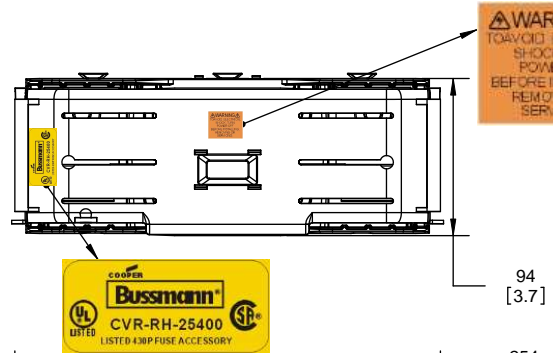

RM25400-1CR WITH CVR-RH-25400 INSTALLED

RM25400-1CR WITH CVRI-RH-25400 INSTALLED

CVR-RH-25400

CVRI-RH-25400

COOPER Bussmann
St. Louis MO 63178

Class R fuse holder-CUST-250V

SCALE: 1:1 SIZE: A3 SHEET: 9 OF 14