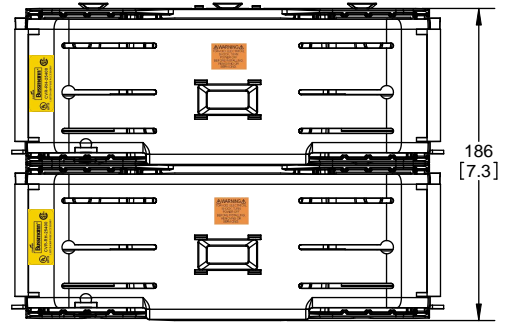

DESIGN UNITS: METRIC (mm)
UNLESS OTHERWISE SPECIFIED [INCHES]

THIRD ANGLE PROJECTION

RM25400-2CR

**RM25400-2CR
WITH CVR-RH-25400 INSTALLED**

**RM25400-2CR
WITH CVRI-RH-25400 INSTALLED**

COOPER Bussmann
St. Louis MO 63178