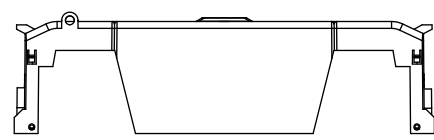

TITLE: **Class R fuse holder-CUST-600V**

SCALE: 1:1 SIZE: A3 SHEET: 6 OF 12

RM60400-1CR

RM60400-1CR WITH CVR-RH-60400 INSTALLED

RM60400-1CR WITH CVRI-RH-60400 INSTALLED

CVR-RH-60400

CVRI-RH-60400

COOPER Bussmann
St. Louis MO 63178