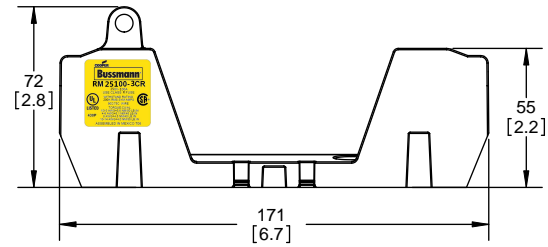

**RM25100-3CR
WITH CVRI-RH-25100 INSTALLED**

COOPER Bussmann
St. Louis MO 63178

Class R fuse holder-CUST-250V

SCALE: 1:1   SIZE: A3   SHEET: 5 OF 14