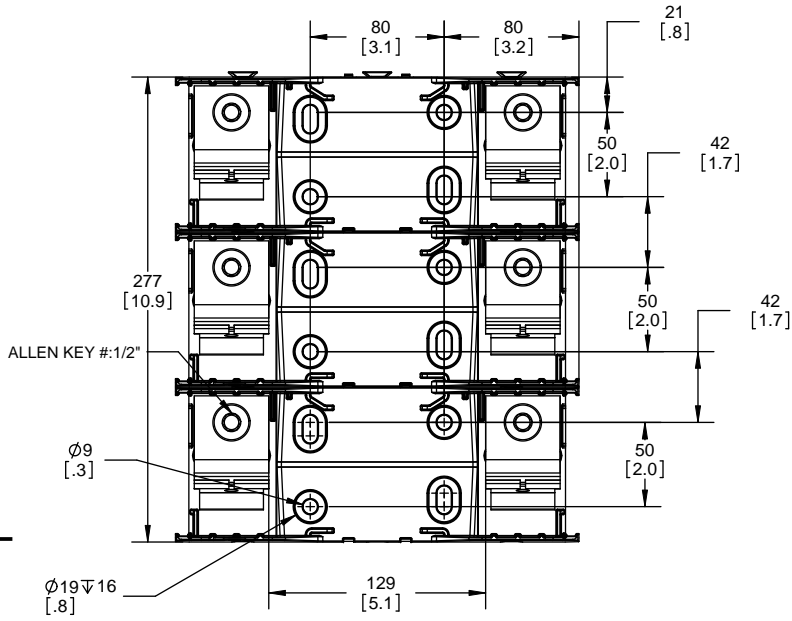

TITLE:
Class R fuse holder-CUST-250V

SCALE: 1:1 SIZE: A3 SHEET: 10 OF 14

DESIGN UNITS: METRIC (mm)
UNLESS OTHERWISE SPECIFIED [INCHES]

THIRD ANGLE PROJECTION

RM25400-3CR

**RM25400-3CR
WITH CVR-RH-25400 INSTALLED**