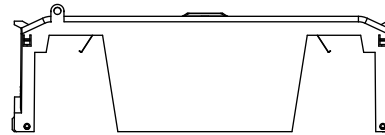

CVR-RH-60600