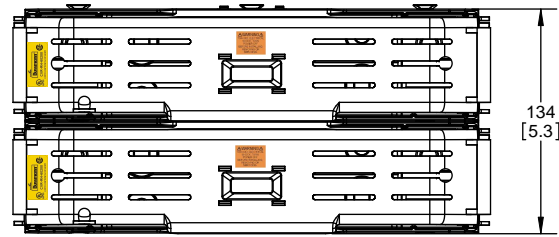

RM60200-2CR

**RM60200-2CR
WITH CVR-RH-60200 INSTALLED**

**RM60200-2CR
WITH CVRI-RH-60200 INSTALLED**

COOPER Bussmann
St. Louis MO 63178

TITLE:
Class R fuse holder-CUST-600V

SCALE: 1:1   SIZE: A3   SHEET: 5 OF 12