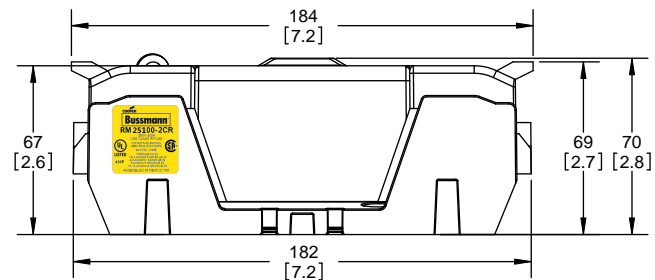

SCALE: 1:1 SIZE: A3 SHEET: 3 OF 14

DESIGN UNITS: METRIC (mm)
UNLESS OTHERWISE SPECIFIED
[INCHES]

THIRD ANGLE PROJECTION

RM25100-2CR

**RM25100-2CR
WITH CVR-RH-25100 INSTALLED**

**RM25100-2CR
WITH CVRI-RH-25100 INSTALLED**