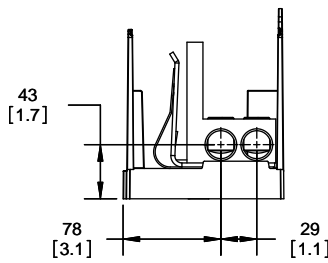

Class R Fuseblocks Catalog Data

Catalog Number	Covers		Voltage	Current	Number of Poles	Label
	Class R	w/o Indication				
RM25100-1CR	CVR-RH-25100	CVRI-RH-25100	250	100	1	RM25100-1CR
RM25100-2CR					2	RM25100-2CR
RM25100-3CR					3	RM25100-3CR
RM25200-1CR	CVR-RH-25200	CVRI-RH-25200		200	1	RM25200-1CR
RM25200-2CR					2	RM25200-2CR
RM25200-3CR					3	RM25200-3CR
RM25400-1CR	CVR-RH-25400	CVRI-RH-25400		400	1	RM25400-1CR
RM25400-2CR					2	RM25400-2CR
RM25400-3CR					3	RM25400-3CR
RM25600-1CR	CVR-RH-25600	CVRI-RH-25600		600	1	RM25600-1CR
RM25600-2CR					2	RM25600-2CR
RM25600-3CR					3	RM25600-3CR

Catalog Number	Covers		Voltage	Current	Number of Poles	Label
	Class R	w/o Indication				
RM60100-1CR	CVR-RH-60100	CVRI-RH-60100	600	100	1	RM60100-1CR
RM60100-2CR					2	RM60100-2CR
RM60100-3CR					3	RM60100-3CR
RM60200-1CR	CVR-RH-60200	CVRI-RH-60200		200	1	RM60200-1CR
RM60200-2CR					2	RM60200-2CR
RM60200-3CR					3	RM60200-3CR
RM60400-1CR	CVR-RH-60400	CVRI-RH-60400		400	1	RM60400-1CR
RM60400-2CR					2	RM60400-2CR
RM60400-3CR					3	RM60400-3CR
RM60600-1CR	CVR-RH-60600	CVRI-RH-60600		600	1	RM60600-1CR
RM60600-2CR					2	RM60600-2CR
RM60600-3CR					3	RM60600-3CR

TITLE:
Class R fuse holder-CUST-250V

SCALE: 1:1 SIZE: A3 SHEET: 11 OF 14

DESIGN UNITS: METRIC (mm) UNLESS OTHERWISE SPECIFIED
 THIRD ANGLE PROJECTION

RM25600-1CR

RM25600-1CR WITH CVR-RH-25600 INSTALLED

RM25600-1CR WITH CVRI-RH-25600 INSTALLED

CVR-RH-25600

CVRI-RH-25600

WIRE SIZE	CUT TORQUE	AL TORQUE
600 KCMIL	87 NM / 630 IN-LBS	
DUAL 304 AWG	37 NM/300 IN-LBS	33.9 NM/300 IN-LBS
100 KCMIL	51 NM/450 IN-LBS	

ASSEMBLED IN MEXICO T06

COOPER Bussmann
 St. Louis MO 63178