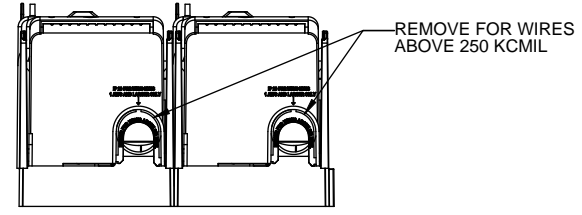

THIRD ANGLE PROJECTION

RM25400-2CR

**RM25400-2CR
WITH CVR-RH-25400 INSTALLED**

**RM25400-2CR
WITH CVRI-RH-25400 INSTALLED**

COOPER Bussmann
St. Louis MO 63178

TITLE:
Class R fuse holder-CUST-250V

SCALE: 1:1 SIZE: A3 SHEET: 10 OF 14