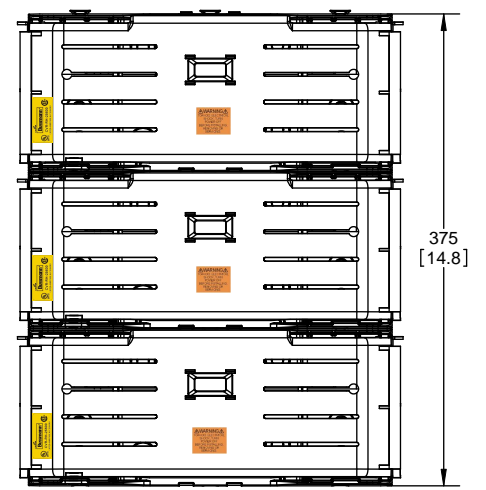

**RM25600-3CR
WITH CVR-RH-25600 INSTALLED**