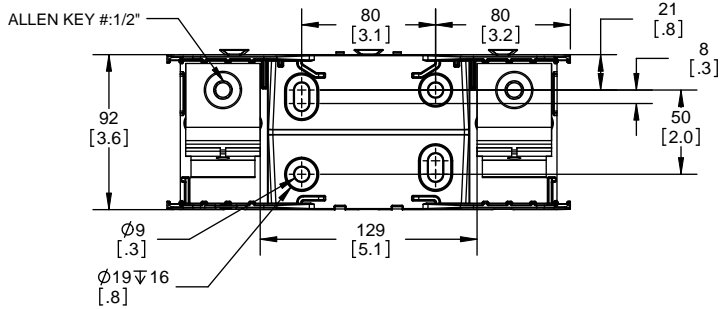

DESIGN UNITS: METRIC (mm)
UNLESS OTHERWISE SPECIFIED
[INCHES]

THIRD ANGLE PROJECTION

RM25400-1CR