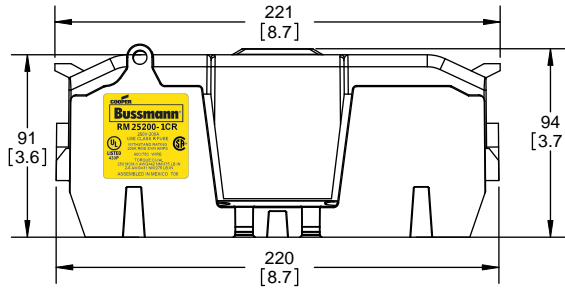

**RM25200-1CR
WITH CVRI-RH-25200 INSTALLED**

COOPER Bussmann
RM 25200-1CR
250V-200A
USE CLASS R FUSE
WITHSTAND RATING
200K RMS SYM AMPS
90C/75C WIRE
TORQUE: CU/AL
250 MCM-1 AWG=42 NM/375 LB.IN
2-6 AWG=31 NM/275 LB.IN
ASSEMBLED IN MEXICO T06