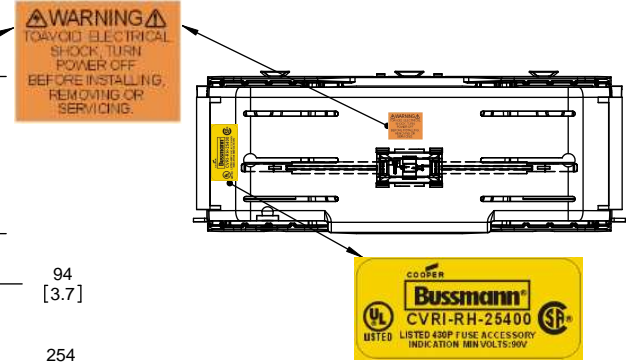

RM25400-1CR
WITH CVRI-RH-25400 INSTALLED