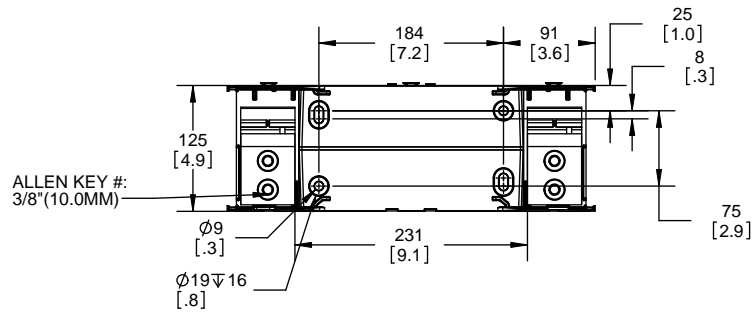

RM60600-1CR