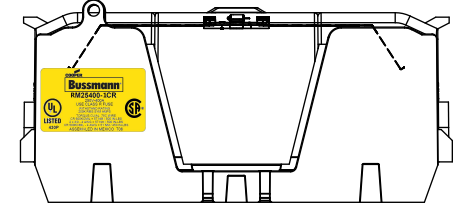

DESIGN UNITS: METRIC (mm)
UNLESS OTHERWISE SPECIFIED
[INCHES]

THIRD ANGLE PROJECTION

RM25400-1CR

RM25400-1CR
WITH CVR-RH-25400 INSTALLED

RM25400-1CR
WITH CVRI-RH-25400 INSTALLED

CVR-RH-25400

CVRI-RH-25400

COOPER Bussmann
St. Louis MO 63178