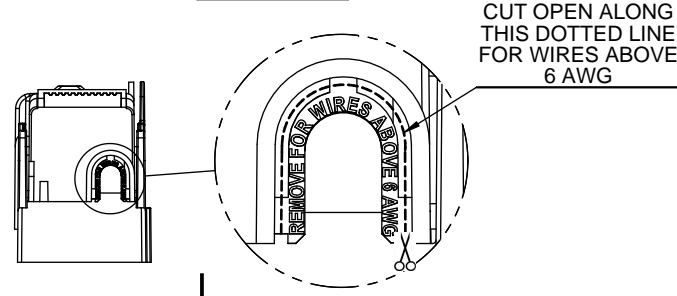

RM25100-1CR

ALLEN KEY #: 3/16" (5.5MM)

RM25100-1CR WITH CVR-RH-25100 INSTALLED

RM25100-1CR WITH CVRI-RH-25100 INSTALLED

CVR-RH-25100

CVRI-RH-25100

COOPER Bussmann
St. Louis MO 63178

TITLE: **Class R fuse holder-CUST-250V**