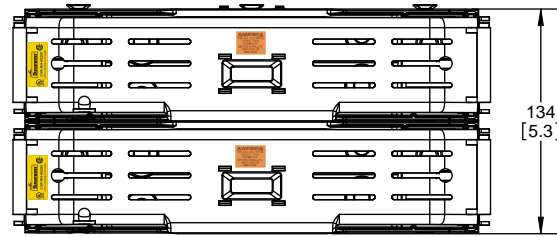

RM60200-2CR

**RM60200-2CR
WITH CVR-RH-60200 INSTALLED**

**RM60200-2CR
WITH CVRI-RH-60200 INSTALLED**

COOPER Bussmann
St. Louis MO 63178

TITLE:
Class R fuse holder-CUST-600V

SCALE: 1:1   SIZE: A3   SHEET: 5 OF 12