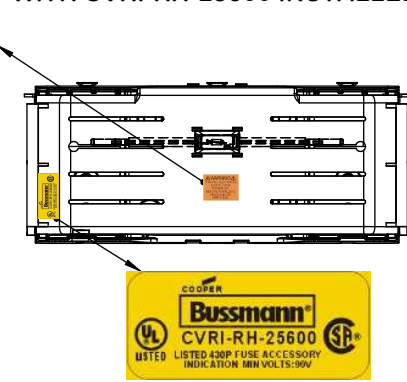

RM25600-1CR WITH CVRI-RH-25600 INSTALLED

WARNING
TO AVOID ELECTRICAL SHOCK, TURN POWER OFF BEFORE INSTALLING, REMOVING OR SERVICING.