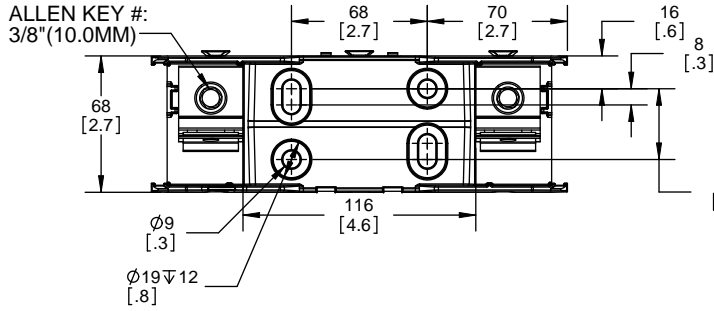

RM25200-1CR

**RM25200-1CR
WITH CVR-RH-25200 INSTALLED**

**RM25200-1CR
WITH CVRI-RH-25200 INSTALLED**

COOPER Bussmann
RM 25200-1CR
250V-200A
USE CLASS R FUSE
WITHSTAND RATING
200K RMS SYM AMPS
90C/75C WIRE
TORQUE: CU/AL
250 MCM-1 AWG=42 NM/375 LB.IN
2-6 AWG=31 NM/275 LB.IN
ASSEMBLED IN MEXICO T06