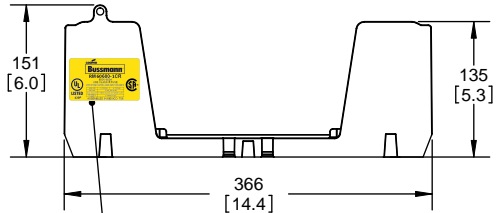

TITLE:
Class R fuse holder-CUST-600V

SCALE: 1:1 SIZE: A3 SHEET: 9 OF 12

RM60600-1CR

RM60600-1CR
WITH CVR-RH-60600 INSTALLED

RM60600-1CR
WITH CVRI-RH-60600 INSTALLED

WARNING
TO AVOID ELECTRICAL SHOCK, TURN POWER OFF BEFORE INSTALLING, REMOVING OR SERVICING.