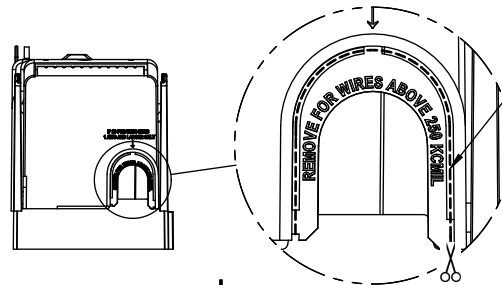

DESIGN UNITS: METRIC (mm)
UNLESS OTHERWISE SPECIFIED
[INCHES]

THIRD ANGLE PROJECTION

RM25400-1CR

RM25400-1CR
WITH CVR-RH-25400 INSTALLED

RM25400-1CR
WITH CVRI-RH-25400 INSTALLED

CVR-RH-25400

CVRI-RH-25400

COOPER Bussmann
St. Louis MO 63178