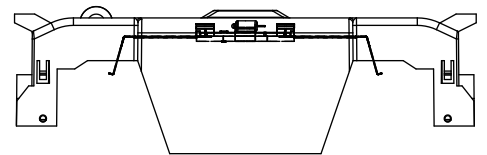

RM25100-1CR

ALLEN KEY #: 3/16" (5.5MM)

RM25100-1CR WITH CVR-RH-25100 INSTALLED

RM25100-1CR WITH CVRI-RH-25100 INSTALLED

CVR-RH-25100

CVRI-RH-25100

COOPER Bussmann
St. Louis MO 63178

TITLE: **Class R fuse holder-CUST-250V**