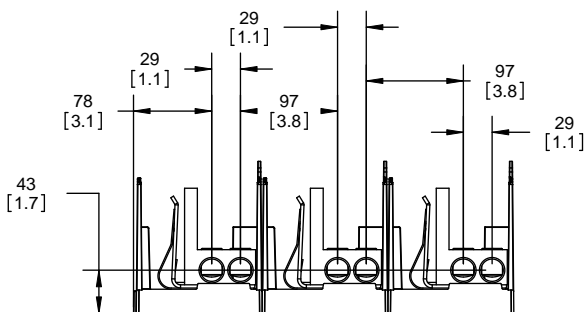

**RM60600-3CR
WITH CVRI-RH-60600 INSTALLED**

COOPER Bussmann
St. Louis MO 63178

TITLE:
Class R fuse holder-CUST-600V

SCALE: 1:5   SIZE: A3   SHEET: 12 OF 12