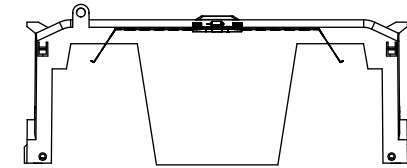

CVR-RH-25600

CVRI-RH-25600