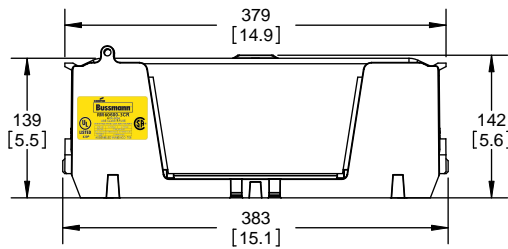

**RM60600-3CR
WITH CVRI-RH-60600 INSTALLED**

COOPER Bussmann
St. Louis MO 63178

TITLE:
Class R fuse holder-CUST-600V

SCALE: 1:5   SIZE: A3   SHEET: 12 OF 12