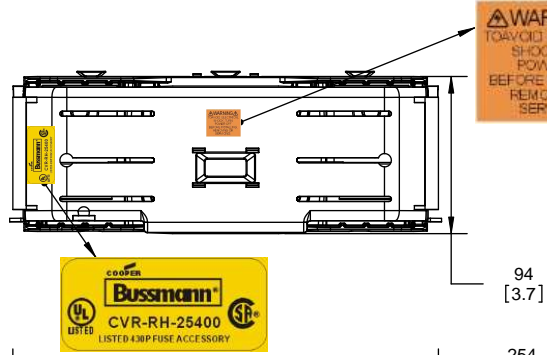

RM25400-1CR
WITH CVR-RH-25400 INSTALLED