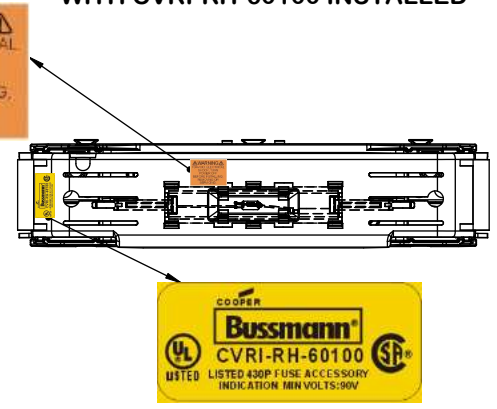

REVISIONS			DATE	ECN	BY
REV	ZONE	DESCRIPTION			

RM60100-1CR

RM60100-1CR WITH CVR-RH-60100 INSTALLED

RM60100-1CR WITH CVRI-RH-60100 INSTALLED