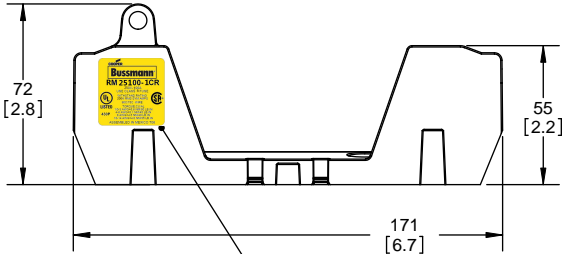

SCALE: 1:2 SIZE: A3 SHEET: 2 OF 14

www.Bussmann.com

RM25100-1CR

ALLEN KEY #: 3/16" (5.5MM)

RM25100-1CR WITH CVR-RH-25100 INSTALLED

RM25100-1CR WITH CVRI-RH-25100 INSTALLED

CVR-RH-25100

CVRI-RH-25100