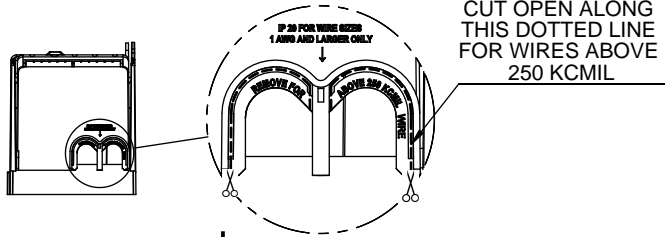

CVRI-RH-60600

COOPER Bussmann
St. Louis MO 63178

TITLE:
Class R fuse holder-CUST-600V

SCALE: 1:5   SIZE: A3   SHEET: 10 OF 12