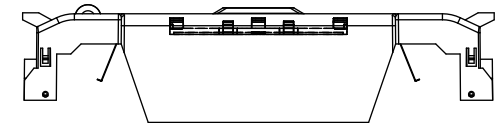

RM60100-1CR

RM60100-1CR WITH CVR-RH-60100 INSTALLED

RM60100-1CR WITH CVRI-RH-60100 INSTALLED

CVR-RH-60100

CVRI-RH-60100

COOPER Bussmann
 St. Louis MO 63178

TITLE: **Class R fuse holder-CUST-600V**

SCALE: 1:1 SIZE: A3 SHEET: 1 OF 12