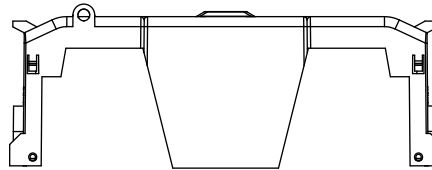

DESIGN UNITS: METRIC (mm)
UNLESS OTHERWISE SPECIFIED
[INCHES]

THIRD ANGLE PROJECTION

RM25400-1CR

RM25400-1CR
WITH CVR-RH-25400 INSTALLED

RM25400-1CR
WITH CVRI-RH-25400 INSTALLED

CVR-RH-25400

CVRI-RH-25400

COOPER Bussmann
St. Louis MO 63178