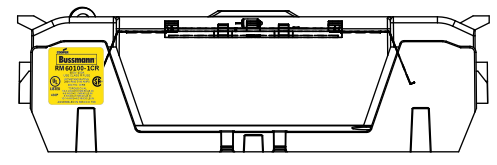

REVISIONS			DATE	ECN	BY
REV	ZONE	DESCRIPTION			

RM60100-1CR

RM60100-1CR WITH CVR-RH-60100 INSTALLED

RM60100-1CR WITH CVRI-RH-60100 INSTALLED