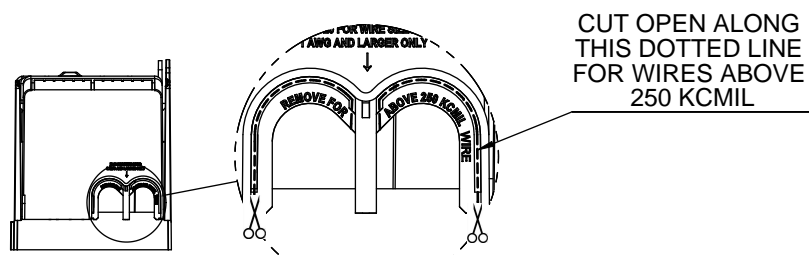

CVR-RH-25600

CVRI-RH-25600

WIRE SIZE	CUT TORQUE	AL TORQUE
600 KCMIL	87 NM / 630 IN-LBS	
DUAL 304 AWG	37 NM/300 IN-LBS	33.9 NM/300 IN-LBS
100 KCMIL	51 NM/450 IN-LBS	

ASSEMBLED IN MEXICO T06

COOPER Bussmann
 St. Louis MO 63178