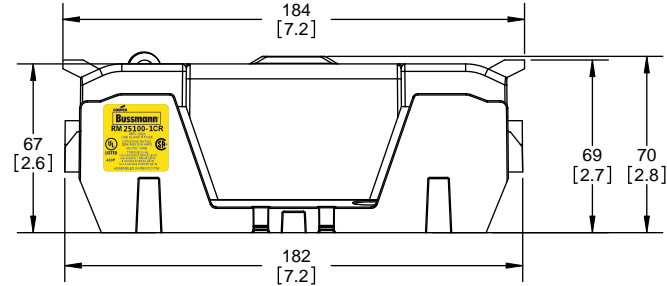

SCALE: 1:2 SIZE: A3 SHEET: 2 OF 14

www.Bussmann.com

RM25100-1CR

ALLEN KEY #: 3/16" (5.5MM)

RM25100-1CR WITH CVR-RH-25100 INSTALLED

RM25100-1CR WITH CVRI-RH-25100 INSTALLED

CVR-RH-25100

CVRI-RH-25100