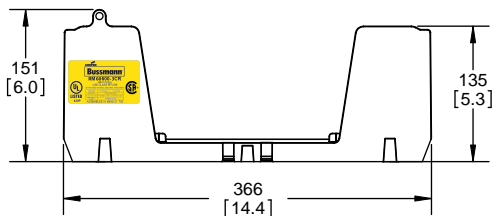

**RM60600-3CR
WITH CVRI-RH-60600 INSTALLED**

COOPER Bussmann
St. Louis MO 63178

TITLE:
Class R fuse holder-CUST-600V

SCALE: 1:5   SIZE: A3   SHEET: 12 OF 12