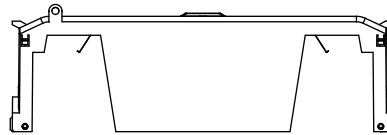

TITLE:
Class R fuse holder-CUST-600V

SCALE: 1:1 SIZE: A3 SHEET: 9 OF 12

RM60600-1CR

RM60600-1CR WITH CVR-RH-60600 INSTALLED

RM60600-1CR WITH CVRI-RH-60600 INSTALLED

CVR-RH-60600

CVRI-RH-60600

COOPER Bussmann
St. Louis MO 63178