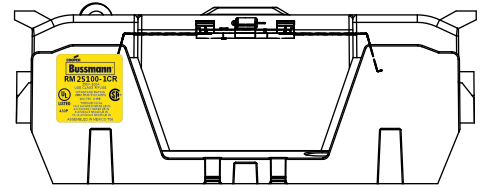

RM25100-1CR

ALLEN KEY #: 3/16" (5.5MM)

RM25100-1CR WITH CVR-RH-25100 INSTALLED

RM25100-1CR WITH CVRI-RH-25100 INSTALLED

CVR-RH-25100

CVRI-RH-25100

COOPER Bussmann
St. Louis MO 63178

TITLE: **Class R fuse holder-CUST-250V**