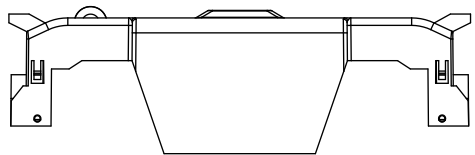

RM25100-1CR

ALLEN KEY #: 3/16" (5.5MM)

RM25100-1CR WITH CVR-RH-25100 INSTALLED

RM25100-1CR WITH CVRI-RH-25100 INSTALLED

CVR-RH-25100

CVRI-RH-25100

COOPER Bussmann
St. Louis MO 63178

TITLE: **Class R fuse holder-CUST-250V**

SCALE: 1:1 SIZE: A3 SHEET: 3 OF 14

DESIGN UNITS: METRIC (mm)
UNLESS OTHERWISE SPECIFIED
[INCHES]

THIRD ANGLE PROJECTION

RM25100-2CR

**RM25100-2CR
WITH CVR-RH-25100 INSTALLED**

**RM25100-2CR
WITH CVRI-RH-25100 INSTALLED**