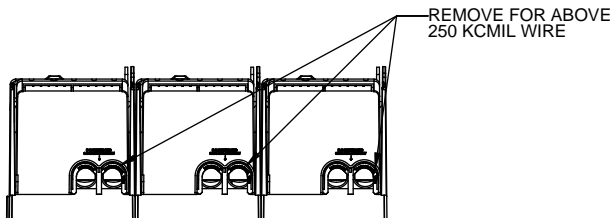

**RM60600-3CR
WITH CVRI-RH-60600 INSTALLED**

COOPER Bussmann
St. Louis MO 63178

TITLE:
Class R fuse holder-CUST-600V

SCALE: 1:5   SIZE: A3   SHEET: 12 OF 12