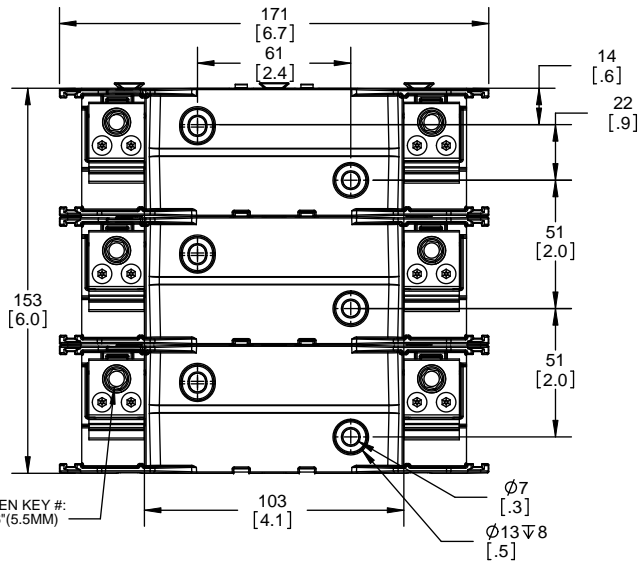

DESIGN UNITS: METRIC (mm)
UNLESS OTHERWISE SPECIFIED
[INCHES]

THIRD ANGLE PROJECTION

RM25100-3CR