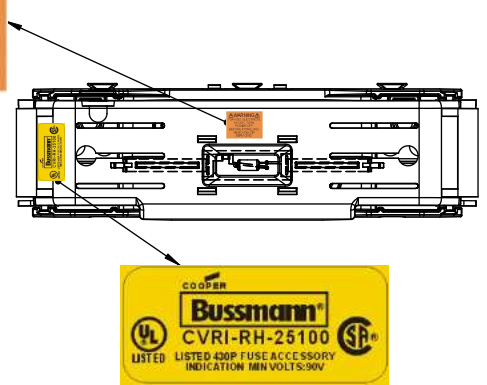

Catalog Number	Covers		Voltage	Current	Number of Poles	Label
	Class R	w/o Indication				
RM60100-1CR	CVR-RH-60100	CVRI-RH-60100	600	100	1	RM60100-1CR
RM60100-2CR					2	RM60100-2CR
RM60100-3CR					3	RM60100-3CR
RM60200-1CR	CVR-RH-60200	CVRI-RH-60200		200	1	RM60200-1CR
RM60200-2CR					2	RM60200-2CR
RM60200-3CR					3	RM60200-3CR
RM60400-1CR	CVR-RH-60400	CVRI-RH-60400		400	1	RM60400-1CR
RM60400-2CR					2	RM60400-2CR
RM60400-3CR					3	RM60400-3CR
RM60600-1CR	CVR-RH-60600	CVRI-RH-60600		600	1	RM60600-1CR
RM60600-2CR					2	RM60600-2CR
RM60600-3CR					3	RM60600-3CR

RM25100-1CR

ALLEN KEY #: 3/16" (5.5MM)

RM25100-1CR WITH CVR-RH-25100 INSTALLED

RM25100-1CR WITH CVRI-RH-25100 INSTALLED

CVR-RH-25100

CVRI-RH-25100

COOPER Bussmann
St. Louis MO 63178

TITLE: **Class R fuse holder-CUST-250V**