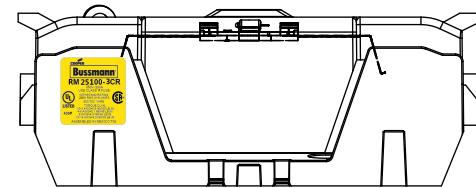

**RM25100-3CR
WITH CVRI-RH-25100 INSTALLED**

COOPER Bussmann
St. Louis MO 63178

TITLE:
Class R fuse holder-CUST-250V

SCALE: 1:1   SIZE: A3   SHEET: 5 OF 14