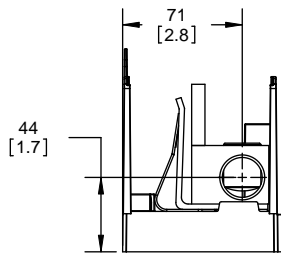

DESIGN UNITS: METRIC (mm)
UNLESS OTHERWISE SPECIFIED
[INCHES]

THIRD ANGLE PROJECTION

RM25400-1CR

RM25400-1CR
WITH CVR-RH-25400 INSTALLED

RM25400-1CR
WITH CVRI-RH-25400 INSTALLED

CVR-RH-25400

CVRI-RH-25400

COOPER Bussmann
St. Louis MO 63178