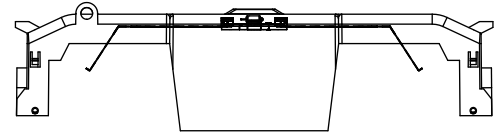

SCALE: 1:1 SIZE: A3 SHEET: 3 OF 12

REVISIONS			DATE	ECN	BY
REV	ZONE	DESCRIPTION			

RM60200-1CR

RM60200-1CR WITH CVR-RH-60200 INSTALLED

RM60200-1CR WITH CVRI-RH-60200 INSTALLED

CVR-RH-60200

CVRI-RH-60200

COOPER Bussmann
St. Louis MO 63178