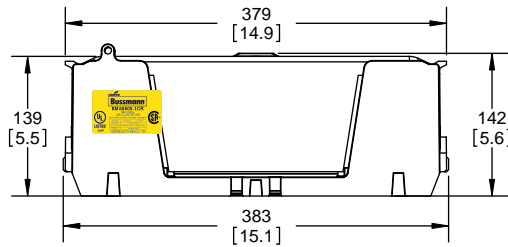

RM60600-1CR WITH CVRI-RH-60600 INSTALLED