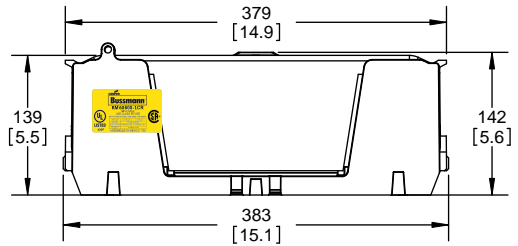

TITLE:
Class R fuse holder-CUST-600V

SCALE: 1:1 SIZE: A3 SHEET: 9 OF 12

RM60600-1CR

RM60600-1CR
WITH CVR-RH-60600 INSTALLED

RM60600-1CR
WITH CVRI-RH-60600 INSTALLED

WARNING
TO AVOID ELECTRICAL SHOCK, TURN POWER OFF BEFORE INSTALLING, REMOVING OR SERVICING.