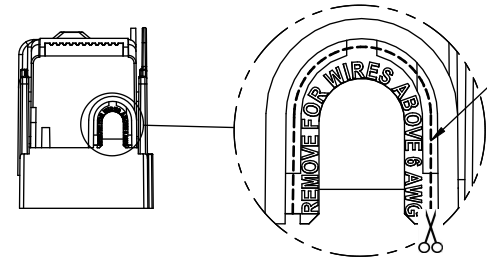

CVR-RH-60100

CVRI-RH-60100

COOPER Bussmann
St. Louis MO 63178

TITLE: **Class R fuse holder-CUST-600V**

SCALE: 1:1 SIZE: A3 SHEET: 1 OF 12