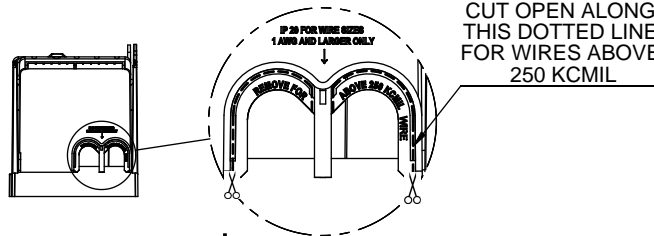

CVRI-RH-60600

COOPER Bussmann
St. Louis MO 63178

TITLE: **Class R fuse holder-CUST-600V**

SCALE: 1:5 SIZE: A3 SHEET: 10 OF 12