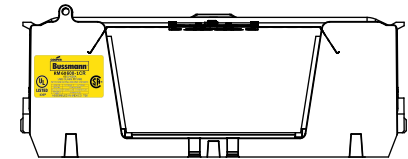

RM60600-1CR WITH CVRI-RH-60600 INSTALLED