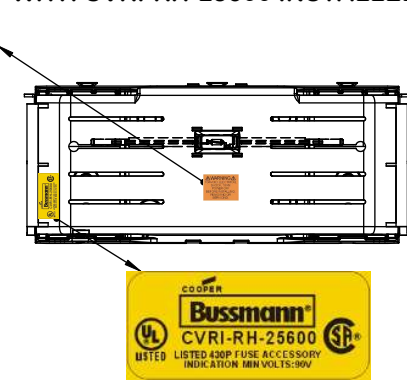

TITLE:
Class R fuse holder-CUST-250V

SCALE: 1:1 SIZE: A3 SHEET: 11 OF 14

DESIGN UNITS: METRIC (mm) UNLESS OTHERWISE SPECIFIED
 THIRD ANGLE PROJECTION

RM25600-1CR

RM25600-1CR WITH CVR-RH-25600 INSTALLED

RM25600-1CR WITH CVRI-RH-25600 INSTALLED