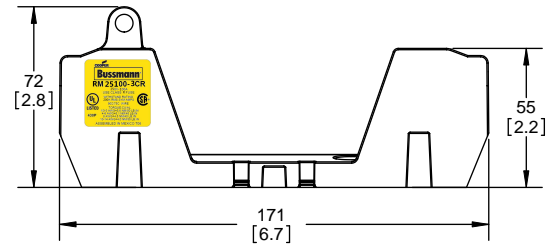

**RM25100-3CR
WITH CVRI-RH-25100 INSTALLED**

COOPER Bussmann
St. Louis MO 63178

TITLE:
Class R fuse holder-CUST-250V

SCALE: 1:1   SIZE: A3   SHEET: 5 OF 14