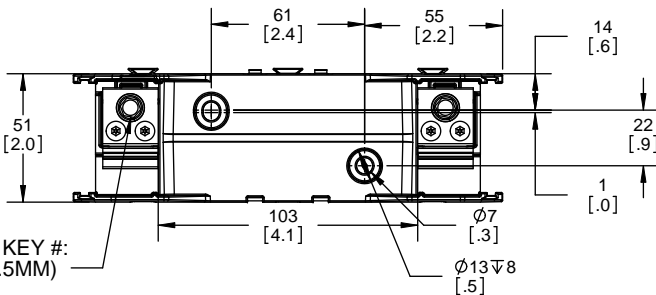

Class R Fuseblocks Catalog Data

Catalog Number	Covers		Voltage	Current	Number of Poles	Label
	Class R	w/o Indication				
RM25100-1CR	CVR-RH-25100	CVRI-RH-25100	250	100	1	RM25100-1CR
RM25100-2CR					2	RM25100-2CR
RM25100-3CR					3	RM25100-3CR
RM25200-1CR	CVR-RH-25200	CVRI-RH-25200		200	1	RM25200-1CR
RM25200-2CR					2	RM25200-2CR
RM25200-3CR					3	RM25200-3CR
RM25400-1CR	CVR-RH-25400	CVRI-RH-25400		400	1	RM25400-1CR
RM25400-2CR					2	RM25400-2CR
RM25400-3CR					3	RM25400-3CR
RM25600-1CR	CVR-RH-25600	CVRI-RH-25600		600	1	RM25600-1CR
RM25600-2CR					2	RM25600-2CR
RM25600-3CR					3	RM25600-3CR

Catalog Number	Covers		Voltage	Current	Number of Poles	Label
	Class R	w/o Indication				
RM60100-1CR	CVR-RH-60100	CVRI-RH-60100	600	100	1	RM60100-1CR
RM60100-2CR					2	RM60100-2CR
RM60100-3CR					3	RM60100-3CR
RM60200-1CR	CVR-RH-60200	CVRI-RH-60200		200	1	RM60200-1CR
RM60200-2CR					2	RM60200-2CR
RM60200-3CR					3	RM60200-3CR
RM60400-1CR	CVR-RH-60400	CVRI-RH-60400		400	1	RM60400-1CR
RM60400-2CR					2	RM60400-2CR
RM60400-3CR					3	RM60400-3CR
RM60600-1CR	CVR-RH-60600	CVRI-RH-60600		600	1	RM60600-1CR
RM60600-2CR					2	RM60600-2CR
RM60600-3CR					3	RM60600-3CR

RM25100-1CR

ALLEN KEY #: 3/16" (5.5MM)

RM25100-1CR WITH CVR-RH-25100 INSTALLED

RM25100-1CR WITH CVRI-RH-25100 INSTALLED

CVR-RH-25100

CVRI-RH-25100

COOPER Bussmann
St. Louis MO 63178

TITLE: **Class R fuse holder-CUST-250V**