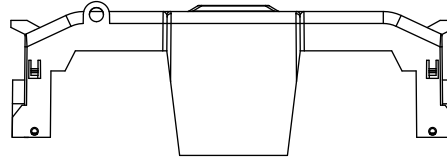

CVR-RH-25200