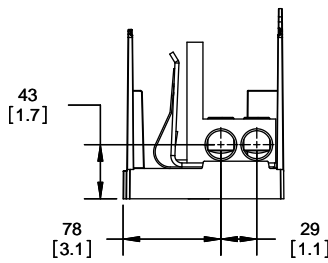

Class R Fuseblocks Catalog Data

Catalog Number	Covers		Voltage	Current	Number of Poles	Label
	Class R	w/o Indication				
RM25100-1CR	CVR-RH-25100	CVRI-RH-25100	250	100	1	RM25100-1CR
RM25100-2CR					2	RM25100-2CR
RM25100-3CR					3	RM25100-3CR
RM25200-1CR	CVR-RH-25200	CVRI-RH-25200		200	1	RM25200-1CR
RM25200-2CR					2	RM25200-2CR
RM25200-3CR					3	RM25200-3CR
RM25400-1CR	CVR-RH-25400	CVRI-RH-25400		400	1	RM25400-1CR
RM25400-2CR					2	RM25400-2CR
RM25400-3CR					3	RM25400-3CR
RM25600-1CR	CVR-RH-25600	CVRI-RH-25600		600	1	RM25600-1CR
RM25600-2CR					2	RM25600-2CR
RM25600-3CR					3	RM25600-3CR

Catalog Number	Covers		Voltage	Current	Number of Poles	Label
	Class R	w/o Indication				
RM60100-1CR	CVR-RH-60100	CVRI-RH-60100	600	100	1	RM60100-1CR
RM60100-2CR					2	RM60100-2CR
RM60100-3CR					3	RM60100-3CR
RM60200-1CR	CVR-RH-60200	CVRI-RH-60200		200	1	RM60200-1CR
RM60200-2CR					2	RM60200-2CR
RM60200-3CR					3	RM60200-3CR
RM60400-1CR	CVR-RH-60400	CVRI-RH-60400		400	1	RM60400-1CR
RM60400-2CR					2	RM60400-2CR
RM60400-3CR					3	RM60400-3CR
RM60600-1CR	CVR-RH-60600	CVRI-RH-60600		600	1	RM60600-1CR
RM60600-2CR					2	RM60600-2CR
RM60600-3CR					3	RM60600-3CR

CVR-RH-25600

CVRI-RH-25600

WIRE SIZE	CUT TORQUE	AL TORQUE
600 KCMIL	87 NM (62 IN-LS)	
DUAL 304 AWG	37 NM (26 IN-LS)	33.9 NM (24 IN-LS)
100 KCMIL	45 NM (32 IN-LS)	51 NM (36 IN-LS)

ASSEMBLED IN MEXICO T06

COOPER Bussmann
 St. Louis MO 63178