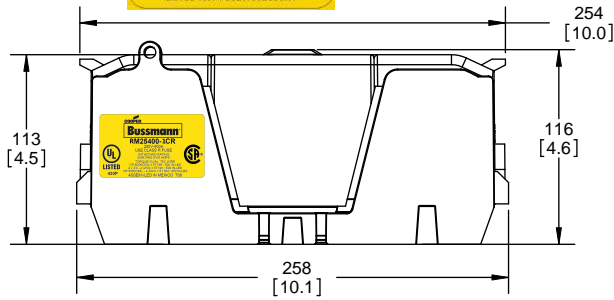

RM25400-1CR
WITH CVRI-RH-25400 INSTALLED