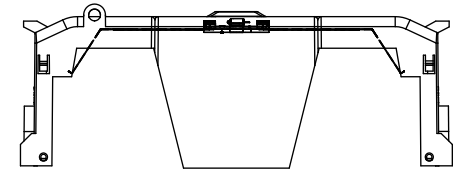

DESIGN UNITS: METRIC (mm)
UNLESS OTHERWISE SPECIFIED
[INCHES]

THIRD ANGLE PROJECTION

RM25400-1CR

RM25400-1CR
WITH CVR-RH-25400 INSTALLED

RM25400-1CR
WITH CVRI-RH-25400 INSTALLED

CVR-RH-25400

CVRI-RH-25400

COOPER Bussmann
St. Louis MO 63178