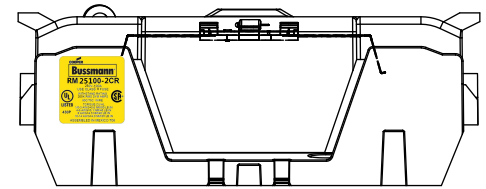

SCALE: 1:1 SIZE: A3 SHEET: 3 OF 14

DESIGN UNITS: METRIC (mm)
UNLESS OTHERWISE SPECIFIED
[INCHES]

THIRD ANGLE PROJECTION

RM25100-2CR

**RM25100-2CR
WITH CVR-RH-25100 INSTALLED**

**RM25100-2CR
WITH CVRI-RH-25100 INSTALLED**