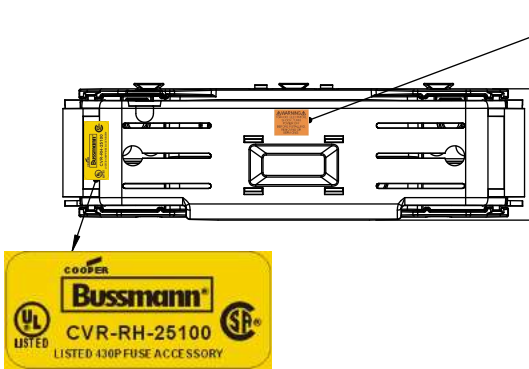

COOPER Bussmann
St. Louis MO 63178

TITLE:
Class R fuse holder-CUST

SCALE: 1:1 SIZE: A3 SHEET: 1 OF 14

PUSH DOWN

LIFT UP

LIFT UP, THEN ROTATE OVER

 St. Louis MO 63178		
TITLE:		
Class R fuse holder-CUST		
SCALE: 1:2	SIZE: A3	SHEET: 2 OF 14
www.Bussmann.com		

RM25100-1CR

ALLEN KEY #: 3/16" (5.5MM)

RM25100-1CR WITH CVR-RH-25100 INSTALLED

RM25100-1CR WITH CVRI-RH-25100 INSTALLED

CVR-RH-25100

CVRI-RH-25100

COOPER Bussmann
St. Louis MO 63178

TITLE: **Class R fuse holder-CUST-250V**