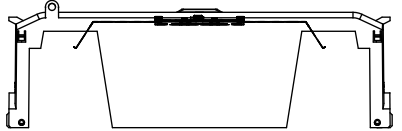

CVRI-RH-60600

COOPER Bussmann
St. Louis MO 63178

TITLE:
Class R fuse holder-CUST-600V

SCALE: 1:5   SIZE: A3   SHEET: 10 OF 12