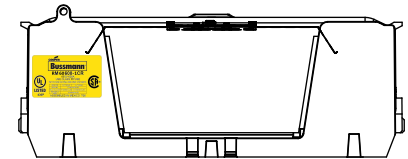

RM60600-1CR

ALLEN KEY #: 3/8" (10.0MM)

RM60600-1CR WITH CVR-RH-60600 INSTALLED

RM60600-1CR WITH CVRI-RH-60600 INSTALLED

CVR-RH-60600

CVRI-RH-60600

COOPER Bussmann
St. Louis MO 63178

TITLE: **Class R fuse holder-CUST-600V**

SCALE: 1:5 SIZE: A3 SHEET: 10 OF 12