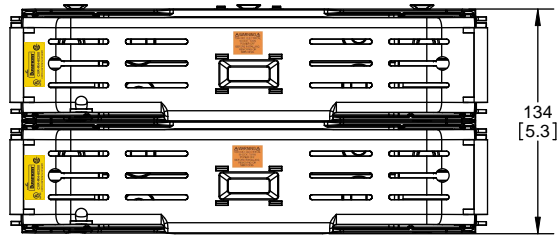

RM60200-2CR

RM60200-2CR WITH CVR-RH-60200 INSTALLED

RM60200-2CR WITH CVRI-RH-60200 INSTALLED

  COOPER Bussmann St. Louis MO 63178		
TITLE:		
Class R fuse holder-CUST-600V		
SCALE:	SIZE:	SHEET:
1:1	A3	5 OF 12