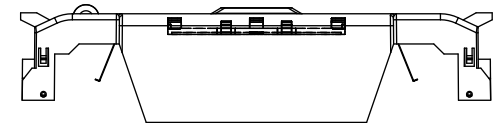

TITLE:
Class R fuse holder-CUST-250V

SCALE: 1:1 SIZE: A3 SHEET: 14 OF 14

RM60100-1CR

RM60100-1CR WITH CVR-RH-60100 INSTALLED

RM60100-1CR WITH CVRI-RH-60100 INSTALLED

CVR-RH-60100

CVRI-RH-60100

COOPER Bussmann
 St. Louis MO 63178