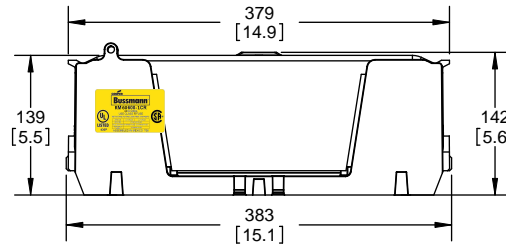

TITLE:
Class R fuse holder-CUST-600V

SCALE: 1:1 SIZE: A3 SHEET: 9 OF 12

RM60600-1CR

ALLEN KEY #: 3/8" (10.0MM)

RM60600-1CR WITH CVR-RH-60600 INSTALLED

RM60600-1CR WITH CVRI-RH-60600 INSTALLED

CVR-RH-60600

CVRI-RH-60600