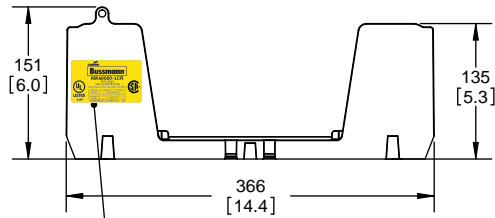

TITLE:
Class R fuse holder-CUST-600V

SCALE: 1:1 SIZE: A3 SHEET: 9 OF 12

RM60600-1CR

ALLEN KEY #: 3/8" (10.0MM)

RM60600-1CR WITH CVR-RH-60600 INSTALLED

RM60600-1CR WITH CVRI-RH-60600 INSTALLED

CVR-RH-60600

CVRI-RH-60600