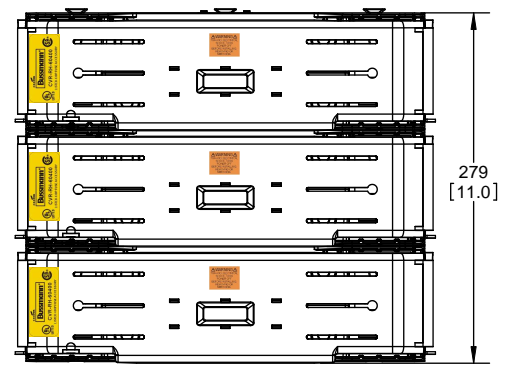

RM60400-3CR WITH CVR-RH-60400 INSTALLED