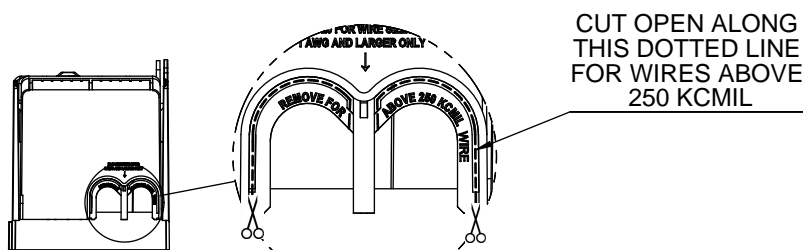

COOPER Bussmann
RM 25600-1CR
250V-600A
USE CLASS R FUSE
WITHSTAND RATING 200K RMS SYM AMPS

WIRE SIZE	CUT TORQUE	AL TORQUE
600 KCMIL	87 NM / 620 IN-LBS	
DUAL 304 AWG	37 NM/300 IN-LBS	33.9 NM/300 IN-LBS
100 KCMIL	51 NM/450 IN-LBS	

UL LISTED 430P SA
ASSEMBLED IN MEXICO T06