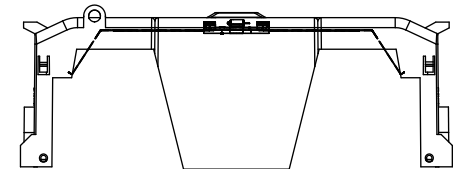

CVRI-RH-25400

COOPER Bussmann
St. Louis MO 63178

Class R fuse holder-CUST-250V

SCALE: 1:1 SIZE: A3 SHEET: 9 OF 14