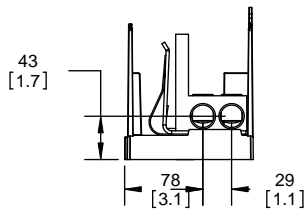

Catalog Number	Covers		Voltage	Current	Number of Poles	Label
	Class R	w/o Indication				
RM60100-1CR	CVR-RH-60100	CVRI-RH-60100	600	100	1	RM60100-1CR
RM60100-2CR					2	RM60100-2CR
RM60100-3CR					3	RM60100-3CR
RM60200-1CR	CVR-RH-60200	CVRI-RH-60200		200	1	RM60200-1CR
RM60200-2CR					2	RM60200-2CR
RM60200-3CR					3	RM60200-3CR
RM60400-1CR	CVR-RH-60400	CVRI-RH-60400		400	1	RM60400-1CR
RM60400-2CR					2	RM60400-2CR
RM60400-3CR					3	RM60400-3CR
RM60600-1CR	CVR-RH-60600	CVRI-RH-60600		600	1	RM60600-1CR
RM60600-2CR					2	RM60600-2CR
RM60600-3CR					3	RM60600-3CR

TITLE:
Class R fuse holder-CUST-600V

SCALE: 1:1 SIZE: A3 SHEET: 9 OF 12

RM60600-1CR

ALLEN KEY #: 3/8" (10.0MM)

RM60600-1CR WITH CVR-RH-60600 INSTALLED

RM60600-1CR WITH CVRI-RH-60600 INSTALLED

CVR-RH-60600

CVRI-RH-60600