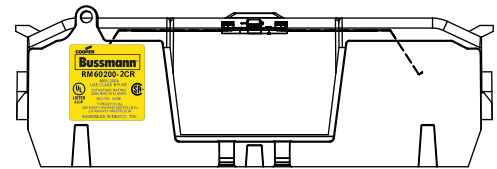

RM60200-2CR

RM60200-2CR WITH CVR-RH-60200 INSTALLED

RM60200-2CR WITH CVRI-RH-60200 INSTALLED

  COOPER Bussmann St. Louis MO 63178		
TITLE:		
Class R fuse holder-CUST-600V		
SCALE:	SIZE:	SHEET:
1:1	A3	5 OF 12