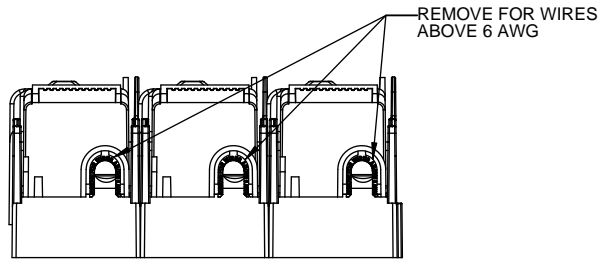

**RM25100-3CR
WITH CVRI-RH-25100 INSTALLED**

COOPER Bussmann
St. Louis MO 63178

TITLE:
Class R fuse holder-CUST-250V

SCALE: 1:1   SIZE: A3   SHEET: 5 OF 14