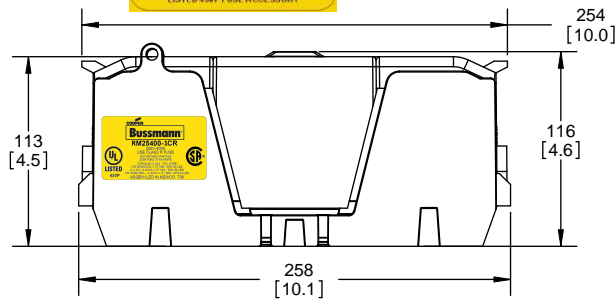

SCALE: 1:1 SIZE: A3 SHEET: 8 OF 14

DESIGN UNITS: METRIC (mm)
UNLESS OTHERWISE SPECIFIED
[INCHES]

THIRD ANGLE PROJECTION

RM25400-1CR

**RM25400-1CR
WITH CVR-RH-25400 INSTALLED**

**RM25400-1CR
WITH CVRI-RH-25400 INSTALLED**