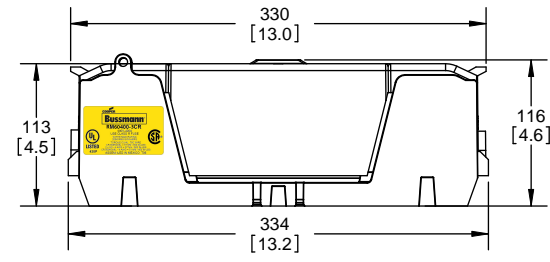

SCALE: 1:1 SIZE: A3 SHEET: 8 OF 12

REVISIONS			DATE	ECN	BY
REV	ZONE	DESCRIPTION			

RM60400-3CR

RM60400-3CR WITH CVR-RH-60400 INSTALLED

RM60400-3CR WITH CVRI-RH-60400 INSTALLED

COOPER Bussmann
St. Louis MO 63178