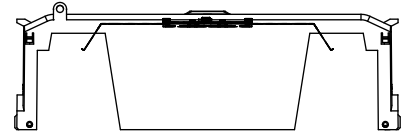

TITLE:
Class R fuse holder-CUST-600V

SCALE: 1:1 SIZE: A3 SHEET: 9 OF 12

RM60600-1CR

ALLEN KEY #: 3/8" (10.0MM)

RM60600-1CR WITH CVR-RH-60600 INSTALLED

RM60600-1CR WITH CVRI-RH-60600 INSTALLED

CVR-RH-60600

CVRI-RH-60600