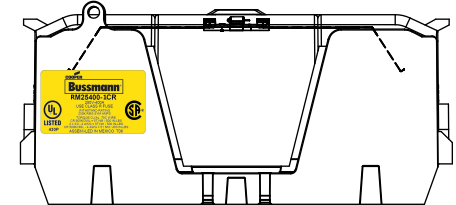

SCALE: 1:1 SIZE: A3 SHEET: 8 OF 14

DESIGN UNITS: METRIC (mm)
UNLESS OTHERWISE SPECIFIED
[INCHES]

THIRD ANGLE PROJECTION

RM25400-1CR

**RM25400-1CR
WITH CVR-RH-25400 INSTALLED**

**RM25400-1CR
WITH CVRI-RH-25400 INSTALLED**