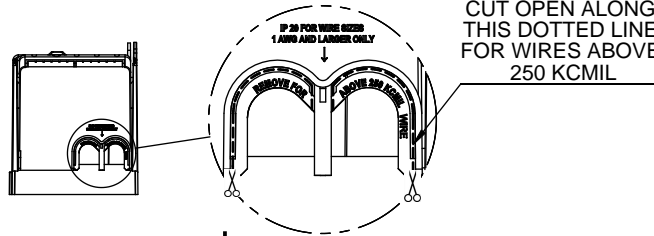

TITLE:
Class R fuse holder-CUST-600V

SCALE: 1:1 SIZE: A3 SHEET: 9 OF 12

RM60600-1CR

ALLEN KEY #: 3/8" (10.0MM)

RM60600-1CR WITH CVR-RH-60600 INSTALLED

RM60600-1CR WITH CVRI-RH-60600 INSTALLED

CVR-RH-60600

CVRI-RH-60600