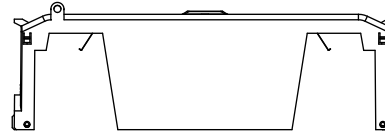

TITLE:
Class R fuse holder-CUST-600V

SCALE: 1:1 SIZE: A3 SHEET: 9 OF 12

RM60600-1CR

ALLEN KEY #: 3/8" (10.0MM)

RM60600-1CR WITH CVR-RH-60600 INSTALLED

RM60600-1CR WITH CVRI-RH-60600 INSTALLED

CVR-RH-60600

CVRI-RH-60600