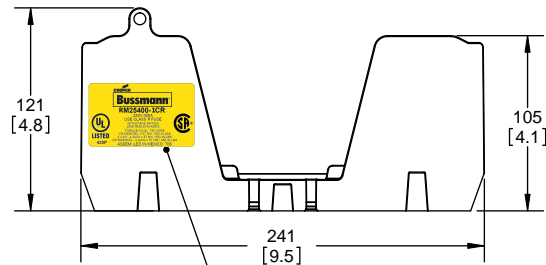

SCALE: 1:1 SIZE: A3 SHEET: 8 OF 14

DESIGN UNITS: METRIC (mm)
UNLESS OTHERWISE SPECIFIED
[INCHES]

THIRD ANGLE PROJECTION

RM25400-1CR

**RM25400-1CR
WITH CVR-RH-25400 INSTALLED**

**RM25400-1CR
WITH CVRI-RH-25400 INSTALLED**