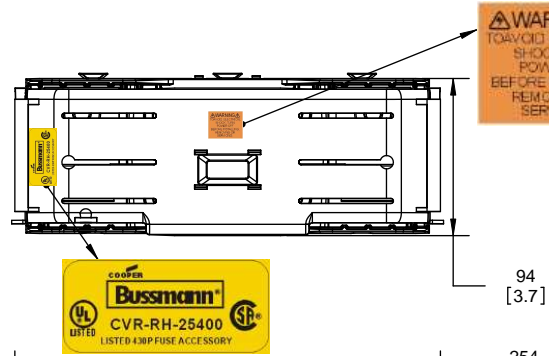

SCALE: 1:1 SIZE: A3 SHEET: 8 OF 14

DESIGN UNITS: METRIC (mm)
UNLESS OTHERWISE SPECIFIED
[INCHES]

THIRD ANGLE PROJECTION

RM25400-1CR

**RM25400-1CR
WITH CVR-RH-25400 INSTALLED**

**RM25400-1CR
WITH CVRI-RH-25400 INSTALLED**