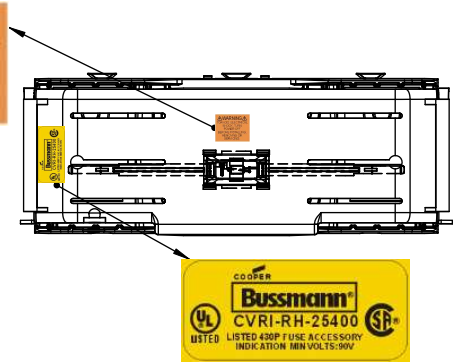

SCALE: 1:1 SIZE: A3 SHEET: 8 OF 14

DESIGN UNITS: METRIC (mm)
UNLESS OTHERWISE SPECIFIED
[INCHES]

THIRD ANGLE PROJECTION

RM25400-1CR

**RM25400-1CR
WITH CVR-RH-25400 INSTALLED**

**RM25400-1CR
WITH CVRI-RH-25400 INSTALLED**