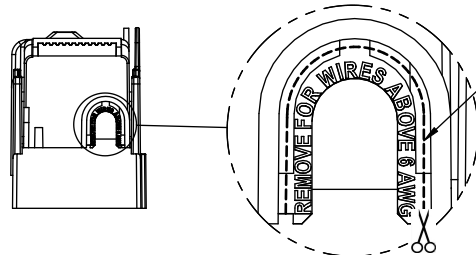

TITLE:
Class R fuse holder-CUST-250V

SCALE: 1:1 SIZE: A3 SHEET: 14 OF 14

RM60100-1CR

RM60100-1CR WITH CVR-RH-60100 INSTALLED

RM60100-1CR WITH CVRI-RH-60100 INSTALLED

CVR-RH-60100

CVRI-RH-60100

COOPER Bussmann
 St. Louis MO 63178