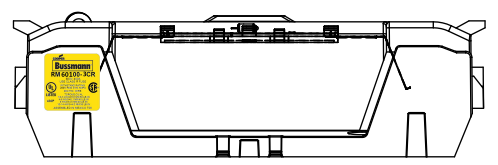

ALLEN KEY
#3/16" (5.5MM)

COOPER Bussmann
St. Louis MO 63178

TITLE:
Class R fuse holder-CUST-600V

SCALE: 1:1 SIZE: A3 SHEET: 2 OF 12

RM60100-3CR

RM60100-3CR WITH CVR-RH-60100 INSTALLED

RM60100-3CR WITH CVRI-RH-60100 INSTALLED