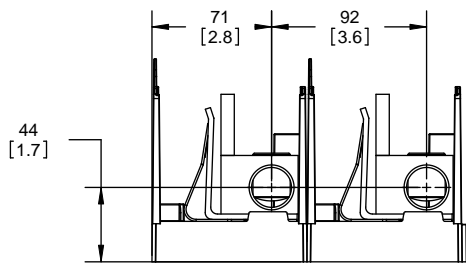

SCALE: 1:1 SIZE: A3 SHEET: 9 OF 14

DESIGN UNITS: METRIC (mm)
UNLESS OTHERWISE SPECIFIED [INCHES]

THIRD ANGLE PROJECTION

RM25400-2CR

**RM25400-2CR
WITH CVR-RH-25400 INSTALLED**

**RM25400-2CR
WITH CVRI-RH-25400 INSTALLED**