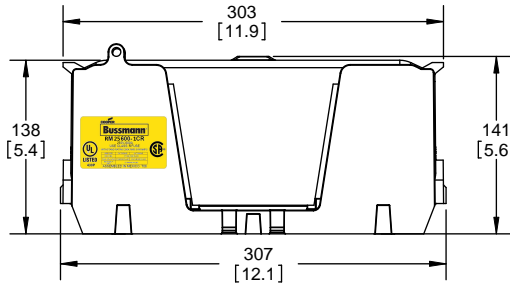

RM25600-1CR WITH CVRI-RH-25600 INSTALLED