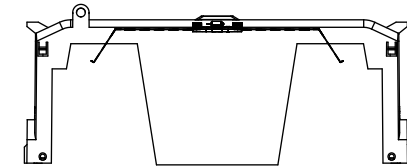

CVRI-RH-25600