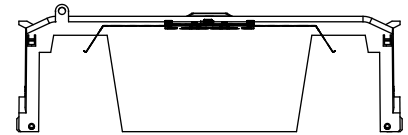

TITLE:
Class R fuse holder-CUST-600V

SCALE: 1:1 SIZE: A3 SHEET: 9 OF 12

RM60600-1CR

RM60600-1CR WITH CVR-RH-60600 INSTALLED

RM60600-1CR WITH CVRI-RH-60600 INSTALLED

CVR-RH-60600

CVRI-RH-60600

COOPER Bussmann
 St. Louis MO 63178