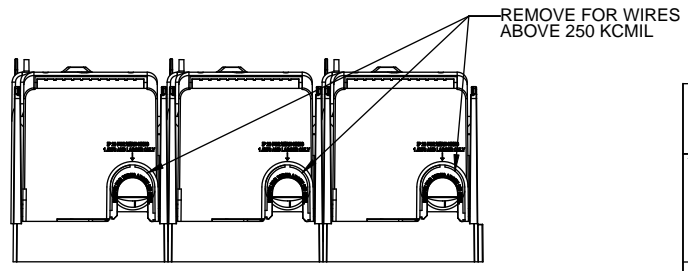

DESIGN UNITS: METRIC (mm)
UNLESS OTHERWISE SPECIFIED [INCHES]

THIRD ANGLE PROJECTION

RM25400-3CR

**RM25400-3CR
WITH CVR-RH-25400 INSTALLED**

**RM25400-3CR
WITH CVRI-RH-25400 INSTALLED**

COOPER Bussmann
St. Louis MO 63178

TITLE:
Class R fuse holder-CUST-250V

SCALE: 1:1   SIZE: A3   SHEET: 11 OF 14