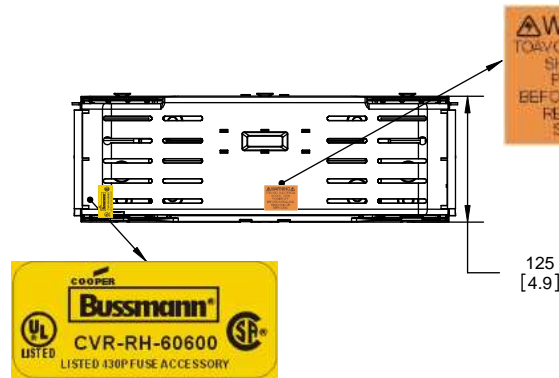

**RM60400-3CR
WITH CVRI-RH-60400 INSTALLED**

COOPER Bussmann
St. Louis MO 63178

TITLE:
Class R fuse holder-CUST-600V

SCALE: 1:1 SIZE: A3 SHEET: 9 OF 12

RM60600-1CR

RM60600-1CR WITH CVR-RH-60600 INSTALLED

RM60600-1CR WITH CVRI-RH-60600 INSTALLED