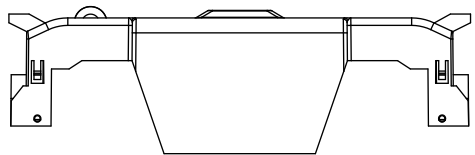

SCALE: 1:2 SIZE: A3 SHEET: 2 OF 14

www.Bussmann.com

RM25100-1CR

ALLEN KEY #:
3/16" (5.5MM)

RM25100-1CR WITH CVR-RH-25100 INSTALLED

RM25100-1CR WITH CVRI-RH-25100 INSTALLED

CVR-RH-25100

CVRI-RH-25100