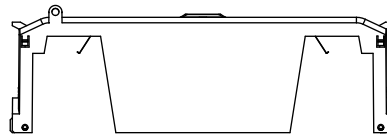

CVR-RH-60600