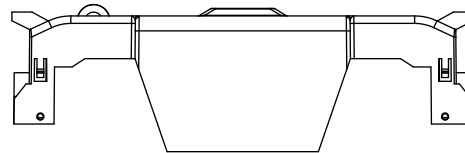

SCALE: 1:2 SIZE: A3 SHEET: 2 OF 14

RM25100-1CR

ALLEN KEY #: 3/16" (5.5MM)

RM25100-1CR WITH CVR-RH-25100 INSTALLED

RM25100-1CR WITH CVRI-RH-25100 INSTALLED

CVR-RH-25100

CVRI-RH-25100

COOPER Bussmann
St. Louis MO 63178