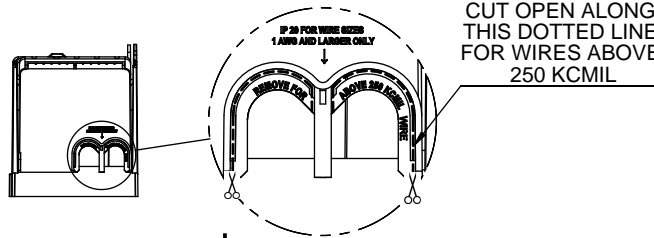

CVR-RH-60600

CVRI-RH-60600