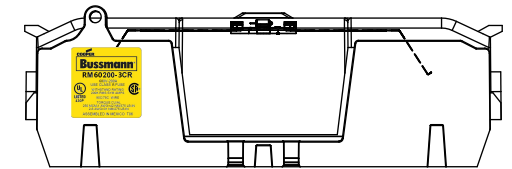

COOPER Bussmann
St. Louis MO 63178

TITLE:
Class R fuse holder-CUST-600V

SCALE: 1:1 SIZE: A3 SHEET: 5 OF 12

RM60200-3CR

**RM60200-3CR
WITH CVR-RH-60200 INSTALLED**

**RM60200-3CR
WITH CVRI-RH-60200 INSTALLED**