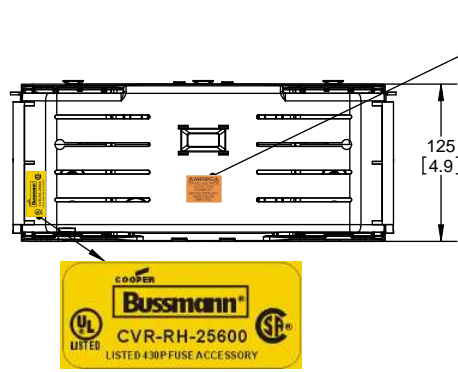

RM25600-1CR WITH CVR-RH-25600 INSTALLED