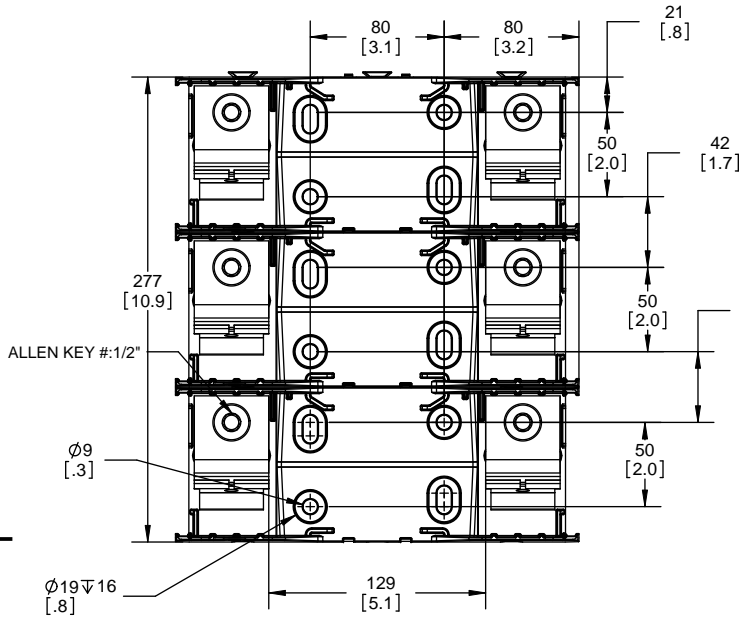

DESIGN UNITS: METRIC (mm)
UNLESS OTHERWISE SPECIFIED [INCHES]

THIRD ANGLE PROJECTION

RM25400-3CR

**RM25400-3CR
WITH CVR-RH-25400 INSTALLED**

**RM25400-3CR
WITH CVRI-RH-25400 INSTALLED**

COOPER Bussmann
St. Louis MO 63178

TITLE:
Class R fuse holder-CUST-250V

SCALE: 1:1   SIZE: A3   SHEET: 11 OF 14