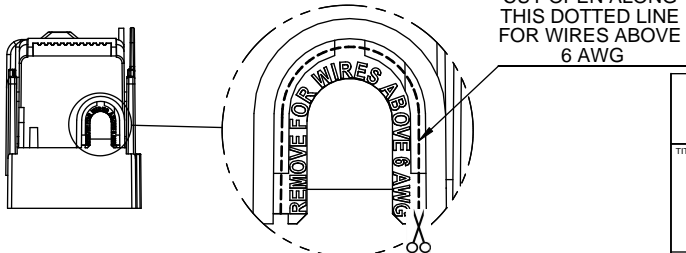

CVR-RH-60100

CVRI-RH-60100

COOPER Bussmann
St. Louis MO 63178

TITLE: **Class R fuse holder-CUST-600V**

SCALE: 1:1 SIZE: A3 SHEET: 1 OF 12