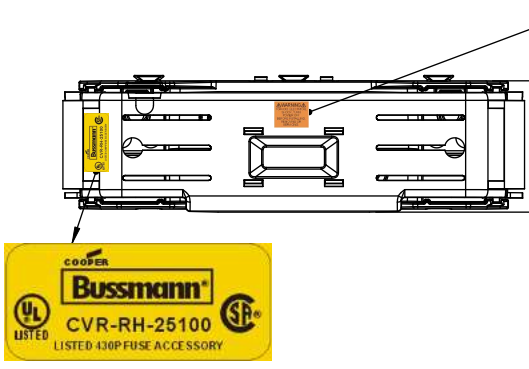

COOPER Bussmann
St. Louis MO 63178

TITLE:
Class R fuse holder-CUST

SCALE: 1:1 SIZE: A3 SHEET: 1 OF 14

PUSH DOWN

LIFT UP

LIFT UP, THEN ROTATE OVER

COOPER Bussmann
St. Louis MO 63178

TITLE:
Class R fuse holder-CUST

SCALE: 1:2 SIZE: A3 SHEET: 2 OF 14

www.Bussmann.com

RM25100-1CR

ALLEN KEY #:
3/16" (5.5MM)

RM25100-1CR WITH CVR-RH-25100 INSTALLED

RM25100-1CR WITH CVRI-RH-25100 INSTALLED

CVR-RH-25100

CVRI-RH-25100