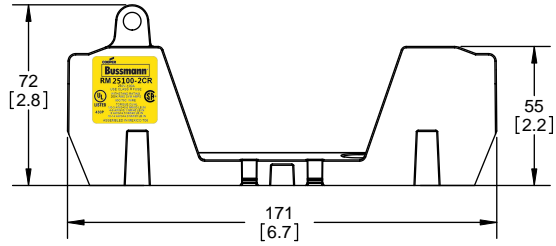

**RM25100-2CR
WITH CVRI-RH-25100 INSTALLED**

COOPER Bussmann
St. Louis MO 63178

Class R fuse holder-CUST-250V

SCALE: 1:1   SIZE: A3   SHEET: 4 OF 14