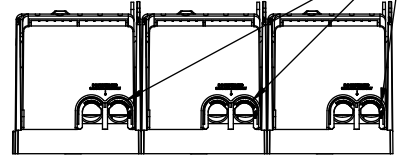

SCALE: 1:5 SIZE: A3 SHEET: 11 OF 12

REVISIONS				DATE	ECN	BY
REV	ZONE	DESCRIPTION				

RM60600-3CR

**RM60600-3CR
WITH CVR-RH-60600 INSTALLED**

**RM60600-3CR
WITH CVRI-RH-60600 INSTALLED**

REMOVE FOR ABOVE
250 KCMIL WIRE