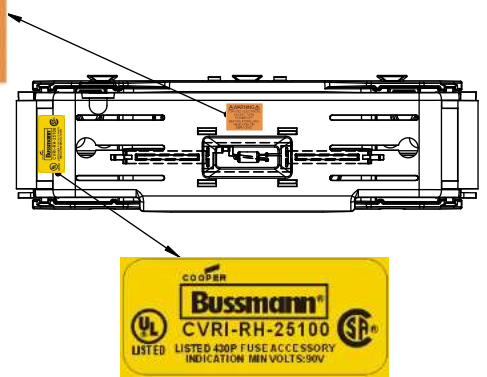

SCALE: 1:2 SIZE: A3 SHEET: 2 OF 14

www.Bussmann.com

RM25100-1CR

ALLEN KEY #:
3/16" (5.5MM)

RM25100-1CR WITH CVR-RH-25100 INSTALLED

RM25100-1CR WITH CVRI-RH-25100 INSTALLED

CVR-RH-25100

CVRI-RH-25100