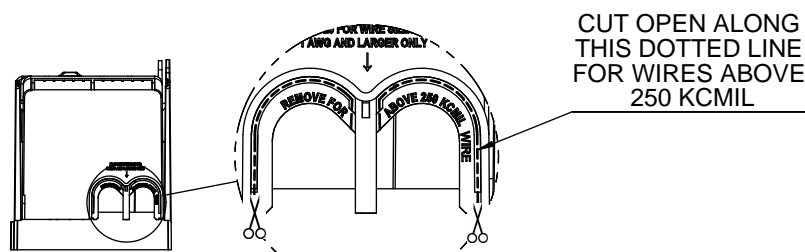

WIRE SIZE	CUT TORQUE	AL TORQUE
600 KCMIL	87 NM / 620 IN-LBS	
DUAL 304 AWG	37 NM/600 IN-LBS	33.9 NM/300 IN-LBS
100 KCMIL	51 NM/450 IN-LBS	

UL LISTED 430P SA
 ASSEMBLED IN MEXICO T06

COOPER Bussmann
 St. Louis MO 63178