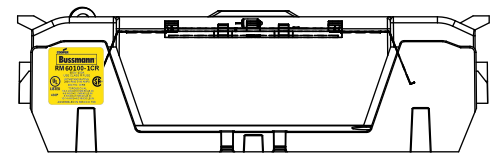

REVOLUTIONS			DATE	ECN	BY
REV	ZONE	DESCRIPTION			

RM60100-1CR

RM60100-1CR WITH CVR-RH-60100 INSTALLED

RM60100-1CR WITH CVRI-RH-60100 INSTALLED