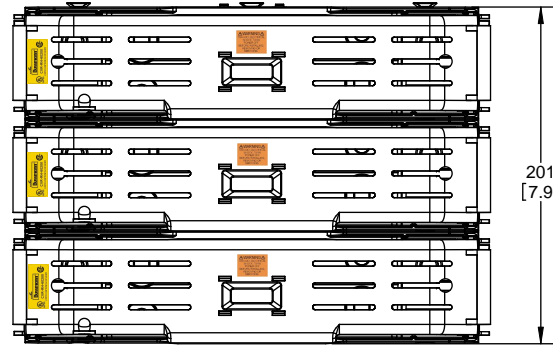

COOPER Bussmann
St. Louis MO 63178

TITLE:
Class R fuse holder-CUST-600V

SCALE: 1:1 SIZE: A3 SHEET: 5 OF 12

RM60200-3CR

**RM60200-3CR
WITH CVR-RH-60200 INSTALLED**

**RM60200-3CR
WITH CVRI-RH-60200 INSTALLED**