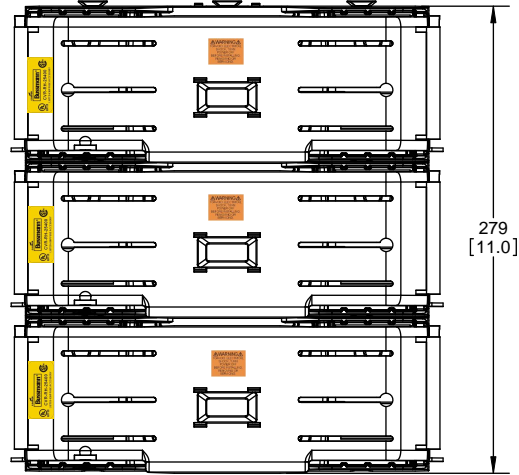

DESIGN UNITS: METRIC (mm)
UNLESS OTHERWISE SPECIFIED [INCHES]

THIRD ANGLE PROJECTION

RM25400-3CR

**RM25400-3CR
WITH CVR-RH-25400 INSTALLED**

**RM25400-3CR
WITH CVRI-RH-25400 INSTALLED**

COOPER Bussmann
St. Louis MO 63178

TITLE:
Class R fuse holder-CUST-250V

SCALE: 1:1   SIZE: A3   SHEET: 11 OF 14