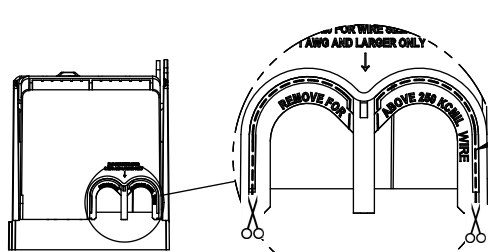

WIRE SIZE	CUT TORQUE	AL TORQUE
600 KCMIL	87 NM / 630 IN-LBS	
DUAL 304 AWG	37 NM/300 IN-LBS	33.9 NM/300 IN-LBS
100 KCMIL	51 NM/45 IN-LBS	

UL LISTED 430P SA ASSEMBLED IN MEXICO T06

CUT OPEN ALONG THIS DOTTED LINE FOR WIRES ABOVE 250 KCMIL