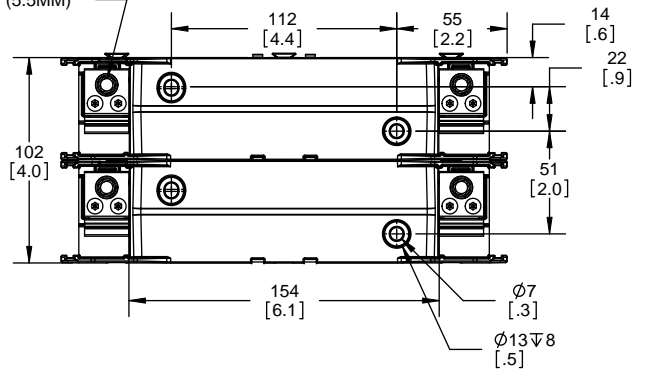

DESIGN UNITS: METRIC (mm)
UNLESS OTHERWISE SPECIFIED
[INCHES]

THIRD ANGLE PROJECTION

REVISIONS					
REV	ZONE	DESCRIPTION	DATE	ECN	BY

RM60100-2CR

**RM60100-2CR
WITH CVR-RH-60100 INSTALLED**

**RM60100-2CR
WITH CVRI-RH-60100 INSTALLED**

ALLEN KEY
#3/16" (5.5MM)

COOPER Bussmann
St. Louis MO 63178

TITLE:
Class R fuse holder-CUST-600V

SCALE: 1:1   SIZE: A3   SHEET: 2 OF 12