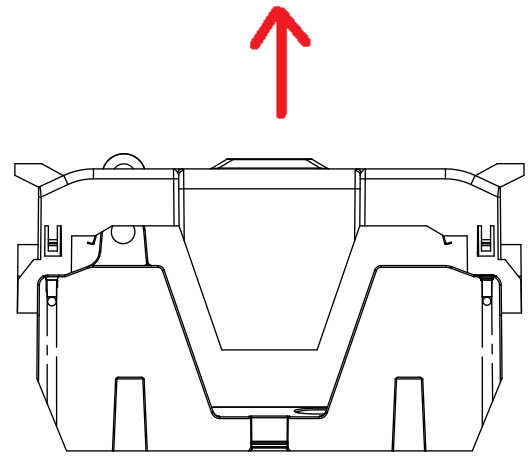

COOPER Bussmann
St. Louis MO 63178

TITLE:
Class R fuse holder-CUST

SCALE: 1:1 SIZE: A3 SHEET: 1 OF 14

PUSH DOWN

LIFT UP, THEN
ROTATE OVER

LIFT UP

COOPER Bussmann
St. Louis MO 63178

TITLE:
Class R fuse holder-CUST