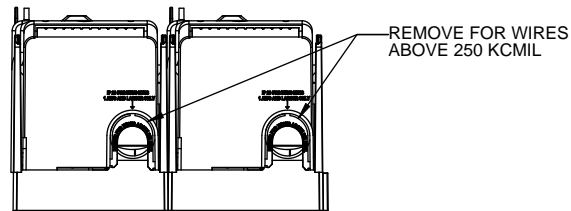

SCALE: 1:1 SIZE: A3 SHEET: 9 OF 14

DESIGN UNITS: METRIC (mm)
UNLESS OTHERWISE SPECIFIED [INCHES]

THIRD ANGLE PROJECTION

RM25400-2CR

**RM25400-2CR
WITH CVR-RH-25400 INSTALLED**

**RM25400-2CR
WITH CVRI-RH-25400 INSTALLED**