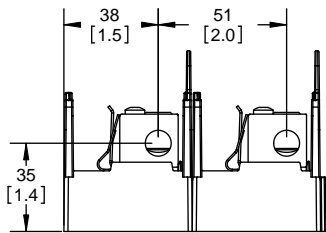

**RM25100-2CR
WITH CVRI-RH-25100 INSTALLED**

COOPER Bussmann
St. Louis MO 63178

Class R fuse holder-CUST-250V

SCALE: 1:1   SIZE: A3   SHEET: 4 OF 14