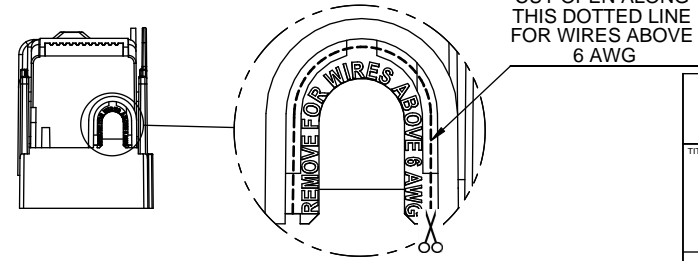

CVR-RH-60100

CVRI-RH-60100

COOPER Bussmann
St. Louis MO 63178

TITLE: **Class R fuse holder-CUST-600V**

SCALE: 1:1 SIZE: A3 SHEET: 1 OF 12