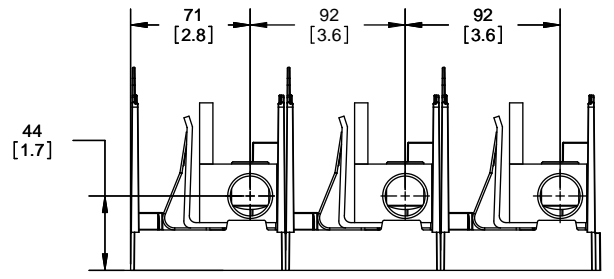

DESIGN UNITS: METRIC (mm)
UNLESS OTHERWISE SPECIFIED [INCHES]

THIRD ANGLE PROJECTION

RM25400-3CR

**RM25400-3CR
WITH CVR-RH-25400 INSTALLED**

**RM25400-3CR
WITH CVRI-RH-25400 INSTALLED**

COOPER Bussmann
St. Louis MO 63178

TITLE:
Class R fuse holder-CUST-250V

SCALE: 1:1   SIZE: A3   SHEET: 11 OF 14