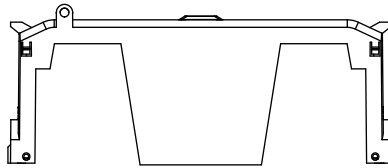

CVR-RH-25600