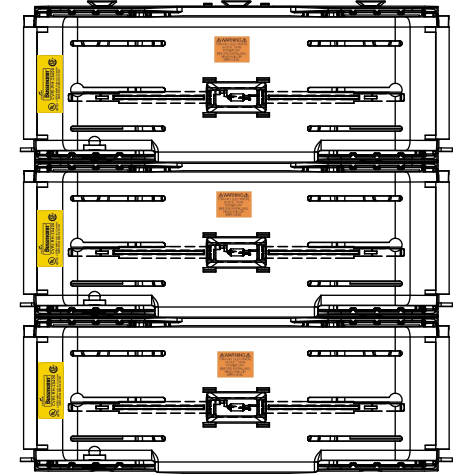

DESIGN UNITS: METRIC (mm)
UNLESS OTHERWISE SPECIFIED [INCHES]

THIRD ANGLE PROJECTION

RM25400-3CR

**RM25400-3CR
WITH CVR-RH-25400 INSTALLED**

**RM25400-3CR
WITH CVRI-RH-25400 INSTALLED**

COOPER Bussmann
St. Louis MO 63178

TITLE:
Class R fuse holder-CUST-250V

SCALE: 1:1   SIZE: A3   SHEET: 11 OF 14