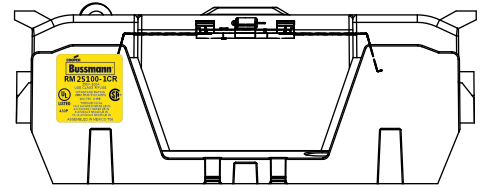

SCALE: 1:2 SIZE: A3 SHEET: 2 OF 14

www.Bussmann.com

RM25100-1CR

ALLEN KEY #:
3/16" (5.5MM)

RM25100-1CR WITH CVR-RH-25100 INSTALLED

RM25100-1CR WITH CVRI-RH-25100 INSTALLED

CVR-RH-25100

CVRI-RH-25100