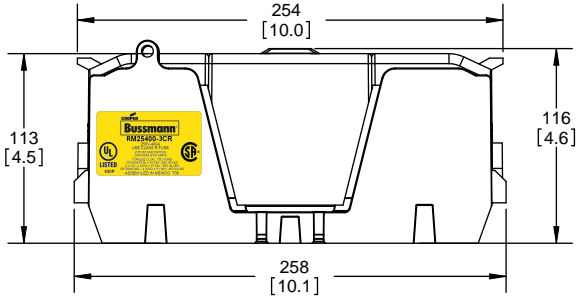

DESIGN UNITS: METRIC (mm)
UNLESS OTHERWISE SPECIFIED [INCHES]

THIRD ANGLE PROJECTION

RM25400-3CR

**RM25400-3CR
WITH CVR-RH-25400 INSTALLED**

**RM25400-3CR
WITH CVRI-RH-25400 INSTALLED**

COOPER Bussmann
St. Louis MO 63178

TITLE:
Class R fuse holder-CUST-250V

SCALE: 1:1   SIZE: A3   SHEET: 11 OF 14