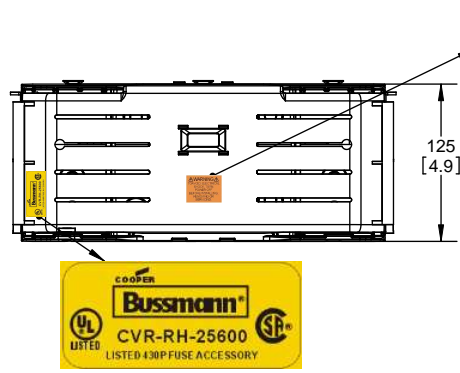

RM25600-1CR WITH CVR-RH-25600 INSTALLED