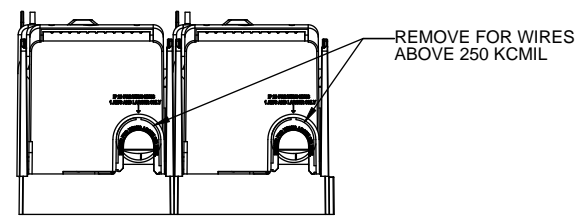

SCALE: 1:1 SIZE: A3 SHEET: 9 OF 14

DESIGN UNITS: METRIC (mm)
UNLESS OTHERWISE SPECIFIED [INCHES]

THIRD ANGLE PROJECTION

RM25400-2CR

**RM25400-2CR
WITH CVR-RH-25400 INSTALLED**

**RM25400-2CR
WITH CVRI-RH-25400 INSTALLED**