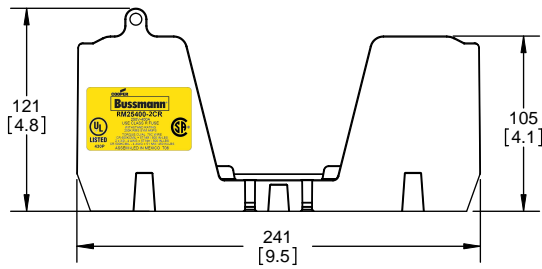

SCALE: 1:1 SIZE: A3 SHEET: 9 OF 14

DESIGN UNITS: METRIC (mm)
UNLESS OTHERWISE SPECIFIED [INCHES]

THIRD ANGLE PROJECTION

RM25400-2CR

**RM25400-2CR
WITH CVR-RH-25400 INSTALLED**

**RM25400-2CR
WITH CVRI-RH-25400 INSTALLED**