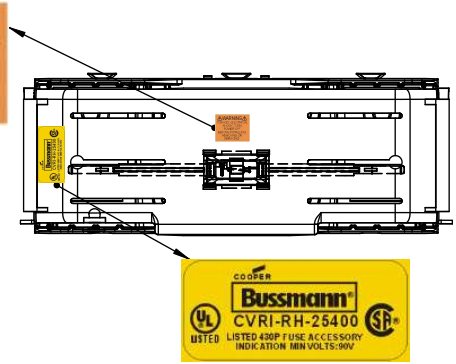

THIRD ANGLE PROJECTION

RM25400-1CR

**RM25400-1CR
WITH CVR-RH-25400 INSTALLED**

**RM25400-1CR
WITH CVRI-RH-25400 INSTALLED**

CVR-RH-25400

CVRI-RH-25400

COOPER Bussmann
St. Louis MO 63178

Class R fuse holder-CUST-250V