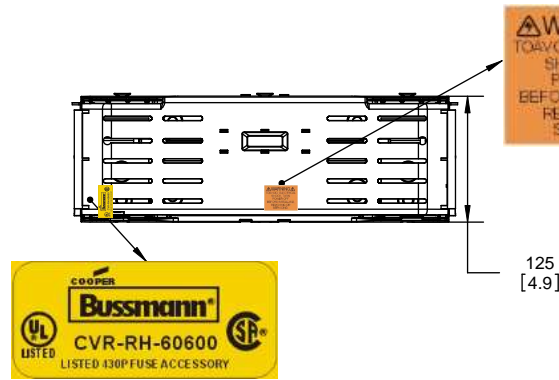

RM60600-1CR WITH CVR-RH-60600 INSTALLED