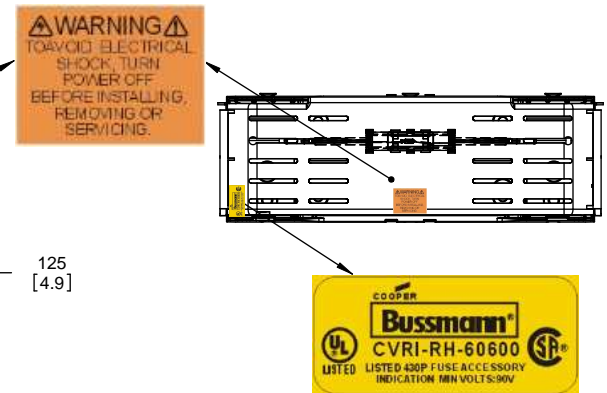

RM60600-1CR WITH CVRI-RH-60600 INSTALLED