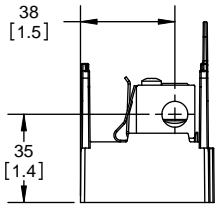

SCALE: 1:2 SIZE: A3 SHEET: 2 OF 14

www.Bussmann.com

RM25100-1CR

ALLEN KEY #:
3/16" (5.5MM)

RM25100-1CR WITH CVR-RH-25100 INSTALLED

RM25100-1CR WITH CVRI-RH-25100 INSTALLED

CVR-RH-25100

CVRI-RH-25100