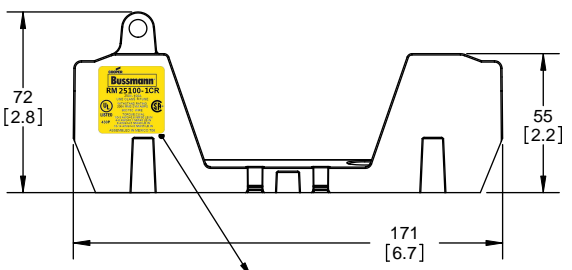

SCALE: 1:2 SIZE: A3 SHEET: 2 OF 14

www.Bussmann.com

RM25100-1CR

ALLEN KEY #:
3/16" (5.5MM)

RM25100-1CR WITH CVR-RH-25100 INSTALLED

RM25100-1CR WITH CVRI-RH-25100 INSTALLED

CVR-RH-25100

CVRI-RH-25100