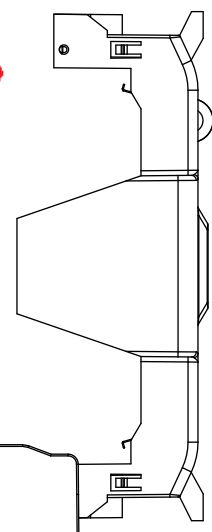

Class R Fuseblocks Catalog Data

Catalog Number	Covers		Voltage	Current	Number of Poles	Label
	Class R	w/o Indication				
RM25100-1CR	CVR-RH-25100	CVRI-RH-25100	250	100	1	RM25100-1CR
RM25100-2CR					2	RM25100-2CR
RM25100-3CR					3	RM25100-3CR
RM25200-1CR	CVR-RH-25200	CVRI-RH-25200		200	1	RM25200-1CR
RM25200-2CR					2	RM25200-2CR
RM25200-3CR					3	RM25200-3CR
RM25400-1CR	CVR-RH-25400	CVRI-RH-25400		400	1	RM25400-1CR
RM25400-2CR					2	RM25400-2CR
RM25400-3CR					3	RM25400-3CR
RM25600-1CR	CVR-RH-25600	CVRI-RH-25600		600	1	RM25600-1CR
RM25600-2CR					2	RM25600-2CR
RM25600-3CR					3	RM25600-3CR

Catalog Number	Covers		Voltage	Current	Number of Poles	Label
	Class R	w/o Indication				
RM60100-1CR	CVR-RH-60100	CVRI-RH-60100	600	100	1	RM60100-1CR
RM60100-2CR					2	RM60100-2CR
RM60100-3CR					3	RM60100-3CR
RM60200-1CR	CVR-RH-60200	CVRI-RH-60200		200	1	RM60200-1CR
RM60200-2CR					2	RM60200-2CR
RM60200-3CR					3	RM60200-3CR
RM60400-1CR	CVR-RH-60400	CVRI-RH-60400		400	1	RM60400-1CR
RM60400-2CR					2	RM60400-2CR
RM60400-3CR					3	RM60400-3CR
RM60600-1CR	CVR-RH-60600	CVRI-RH-60600		600	1	RM60600-1CR
RM60600-2CR					2	RM60600-2CR
RM60600-3CR					3	RM60600-3CR

COOPER Bussmann
St. Louis MO 63178

TITLE:
Class R fuse holder-CUST

SCALE: 1:1 SIZE: A3 SHEET: 1 OF 14

PUSH DOWN

LIFT UP

LIFT UP, THEN ROTATE OVER

COOPER Bussmann
St. Louis MO 63178

TITLE:
Class R fuse holder-CUST

SCALE: 1:2 SIZE: A3 SHEET: 2 OF 14

www.Bussmann.com

RM25100-1CR

ALLEN KEY #:
3/16" (5.5MM)

RM25100-1CR WITH CVR-RH-25100 INSTALLED

RM25100-1CR WITH CVRI-RH-25100 INSTALLED

CVR-RH-25100

CVRI-RH-25100