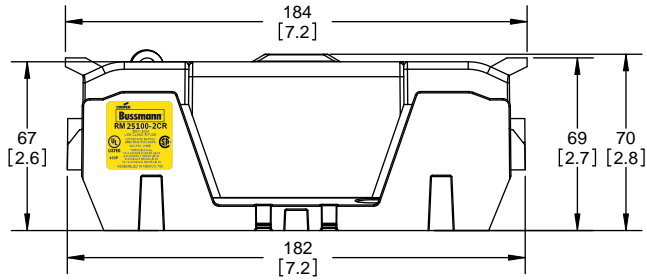

**RM25100-2CR
WITH CVRI-RH-25100 INSTALLED**

COOPER Bussmann
St. Louis MO 63178

Class R fuse holder-CUST-250V

SCALE: 1:1   SIZE: A3   SHEET: 4 OF 14