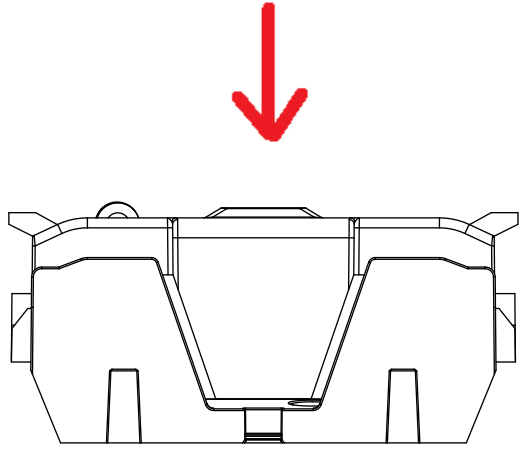

COOPER Bussmann
St. Louis MO 63178

TITLE:
Class R fuse holder-CUST

SCALE: 1:1 SIZE: A3 SHEET: 1 OF 14

PUSH DOWN

LIFT UP, THEN
ROTATE OVER

LIFT UP

COOPER Bussmann
St. Louis MO 63178

TITLE:
Class R fuse holder-CUST