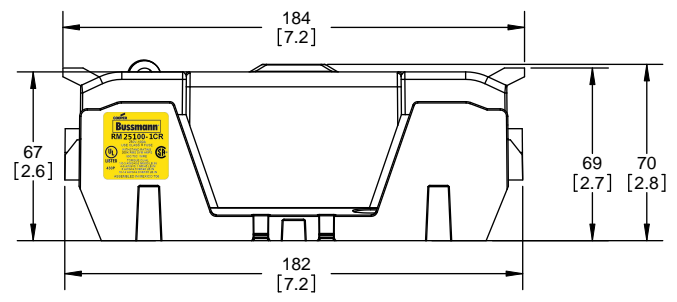

SCALE: 1:2 SIZE: A3 SHEET: 2 OF 14

www.Bussmann.com

RM25100-1CR

ALLEN KEY #:
3/16" (5.5MM)

RM25100-1CR WITH CVR-RH-25100 INSTALLED

RM25100-1CR WITH CVRI-RH-25100 INSTALLED

CVR-RH-25100

CVRI-RH-25100