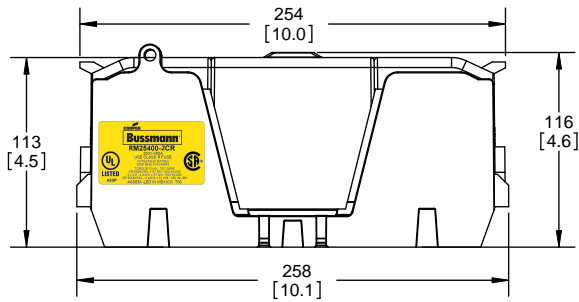

SCALE: 1:1 SIZE: A3 SHEET: 9 OF 14

DESIGN UNITS: METRIC (mm)
UNLESS OTHERWISE SPECIFIED [INCHES]

THIRD ANGLE PROJECTION

RM25400-2CR

**RM25400-2CR
WITH CVR-RH-25400 INSTALLED**

**RM25400-2CR
WITH CVRI-RH-25400 INSTALLED**