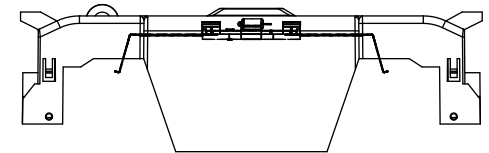

SCALE: 1:2 SIZE: A3 SHEET: 2 OF 14

RM25100-1CR

ALLEN KEY #: 3/16" (5.5MM)

RM25100-1CR WITH CVR-RH-25100 INSTALLED

RM25100-1CR WITH CVRI-RH-25100 INSTALLED

CVR-RH-25100

CVRI-RH-25100

COOPER Bussmann
St. Louis MO 63178