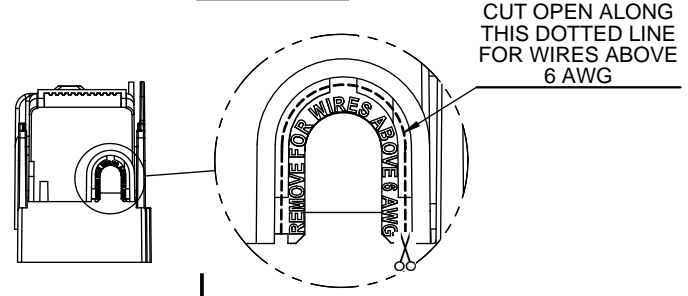

SCALE: 1:2 SIZE: A3 SHEET: 2 OF 14

www.Bussmann.com

RM25100-1CR

ALLEN KEY #:
3/16" (5.5MM)

RM25100-1CR WITH CVR-RH-25100 INSTALLED

RM25100-1CR WITH CVRI-RH-25100 INSTALLED

CVR-RH-25100

CVRI-RH-25100