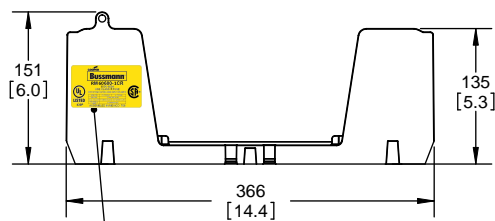

RM60600-1CR WITH CVRI-RH-60600 INSTALLED