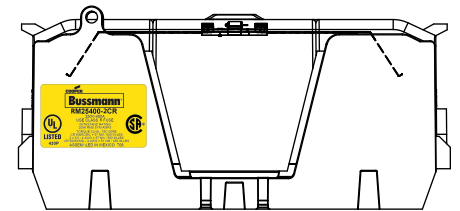

SCALE: 1:1 SIZE: A3 SHEET: 9 OF 14

DESIGN UNITS: METRIC (mm)
UNLESS OTHERWISE SPECIFIED [INCHES]

THIRD ANGLE PROJECTION

RM25400-2CR

**RM25400-2CR
WITH CVR-RH-25400 INSTALLED**

**RM25400-2CR
WITH CVRI-RH-25400 INSTALLED**