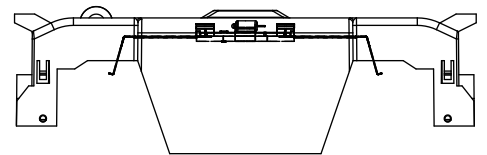

SCALE: 1:2 SIZE: A3 SHEET: 2 OF 14

www.Bussmann.com

RM25100-1CR

ALLEN KEY #:
3/16" (5.5MM)

RM25100-1CR WITH CVR-RH-25100 INSTALLED

RM25100-1CR WITH CVRI-RH-25100 INSTALLED

CVR-RH-25100

CVRI-RH-25100