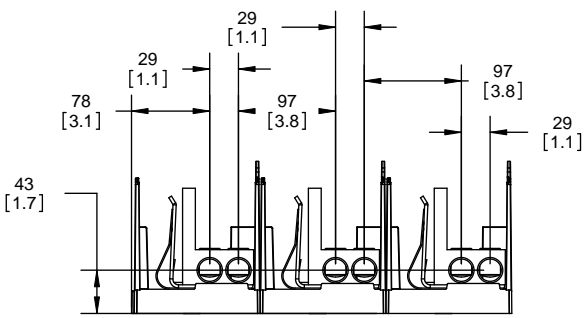

**RM60600-3CR
WITH CVRI-RH-60600 INSTALLED**

COOPER Bussmann
St. Louis MO 63178

TITLE:
Class R fuse holder-CUST-600V

SCALE: 1:5   SIZE: A3   SHEET: 12 OF 12