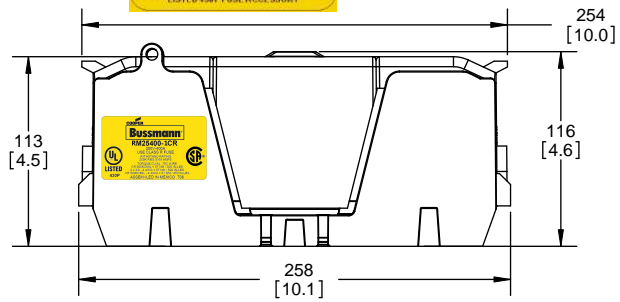

SCALE: 1:1 SIZE: A3 SHEET: 8 OF 14

DESIGN UNITS: METRIC (mm)
UNLESS OTHERWISE SPECIFIED
[INCHES]

THIRD ANGLE PROJECTION

RM25400-1CR

**RM25400-1CR
WITH CVR-RH-25400 INSTALLED**

**RM25400-1CR
WITH CVRI-RH-25400 INSTALLED**