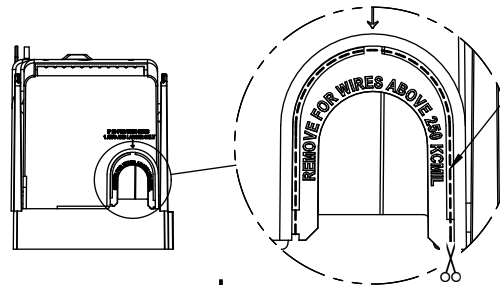

CVRI-RH-25400

COOPER Bussmann
St. Louis MO 63178

Class R fuse holder-CUST-250V

SCALE: 1:1 SIZE: A3 SHEET: 9 OF 14