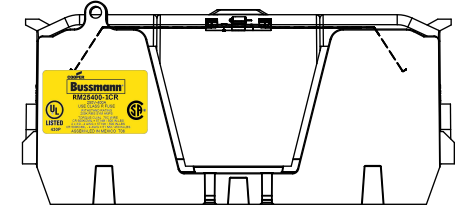

SCALE: 1:1 SIZE: A3 SHEET: 8 OF 14

DESIGN UNITS: METRIC (mm)
UNLESS OTHERWISE SPECIFIED
[INCHES]

THIRD ANGLE PROJECTION

RM25400-1CR

**RM25400-1CR
WITH CVR-RH-25400 INSTALLED**

**RM25400-1CR
WITH CVRI-RH-25400 INSTALLED**