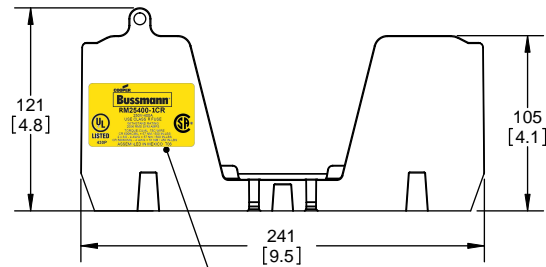

SCALE: 1:1 SIZE: A3 SHEET: 8 OF 14

DESIGN UNITS: METRIC (mm)
UNLESS OTHERWISE SPECIFIED
[INCHES]

THIRD ANGLE PROJECTION

RM25400-1CR

**RM25400-1CR
WITH CVR-RH-25400 INSTALLED**

**RM25400-1CR
WITH CVRI-RH-25400 INSTALLED**