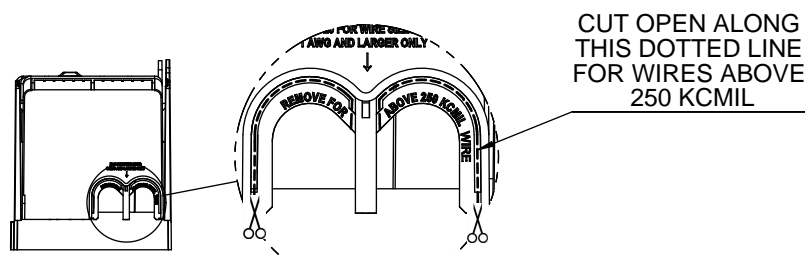

Bussmann
RM 25600-1CR
250V-600A
USE CLASS R FUSE
WITHSTAND RATING 200K RMS SYM AMPS

WIRE SIZE	CUT TORQUE	AL TORQUE
600 KCMIL	87 NM / 630 IN-LBS	
DUAL 304 AWG	37 NM/300 IN-LBS	33.9 NM/300 IN-LBS
100 KCMIL	51 NM/450 IN-LBS	

UL LISTED 430P SA ASSEMBLED IN MEXICO T06