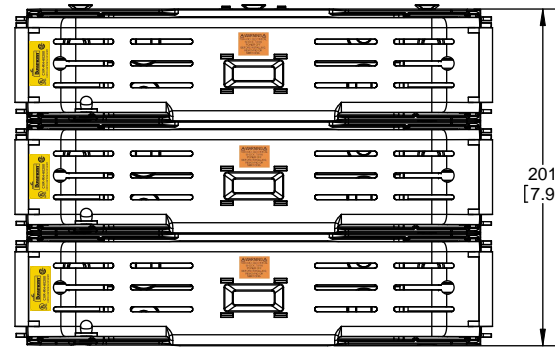

COOPER Bussmann
St. Louis MO 63178

TITLE:
Class R fuse holder-CUST-600V

SCALE: 1:1 SIZE: A3 SHEET: 5 OF 12

RM60200-3CR

**RM60200-3CR
WITH CVR-RH-60200 INSTALLED**

**RM60200-3CR
WITH CVRI-RH-60200 INSTALLED**