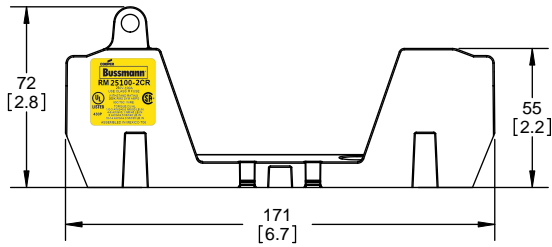

**RM25100-2CR
WITH CVRI-RH-25100 INSTALLED**

COOPER Bussmann
St. Louis MO 63178

Class R fuse holder-CUST-250V

SCALE: 1:1   SIZE: A3   SHEET: 4 OF 14