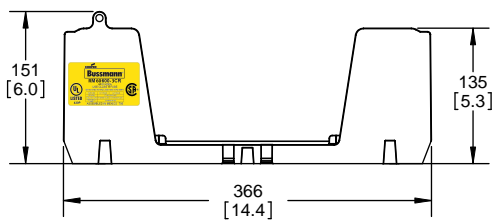

**RM60600-3CR
WITH CVRI-RH-60600 INSTALLED**

COOPER Bussmann
St. Louis MO 63178

TITLE:
Class R fuse holder-CUST-600V

SCALE: 1:5   SIZE: A3   SHEET: 12 OF 12