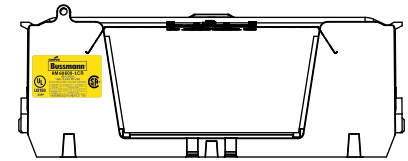

RM60600-1CR WITH CVRI-RH-60600 INSTALLED