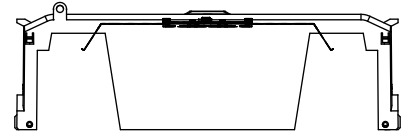

CVRI-RH-60600

COOPER Bussmann
St. Louis MO 63178

TITLE:
Class R fuse holder-CUST-600V

SCALE: 1:5   SIZE: A3   SHEET: 10 OF 12