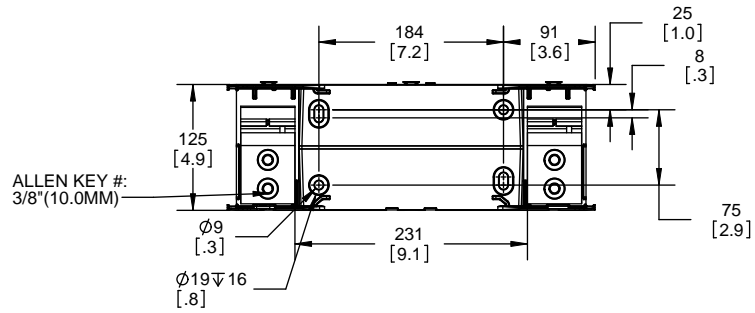

RM60600-1CR