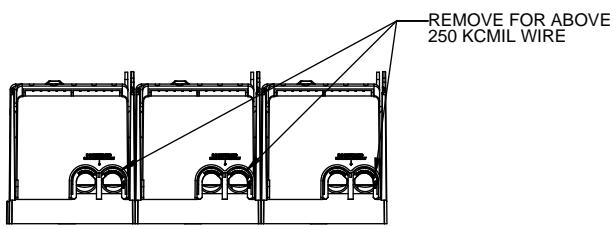

REVISIONS				DATE	ECN	BY
REV	ZONE	DESCRIPTION				

RM60600-3CR

**RM60600-3CR
WITH CVR-RH-60600 INSTALLED**

**RM60600-3CR
WITH CVRI-RH-60600 INSTALLED**

COOPER Bussmann
St. Louis MO 63178

TITLE:
Class R fuse holder-CUST-600V