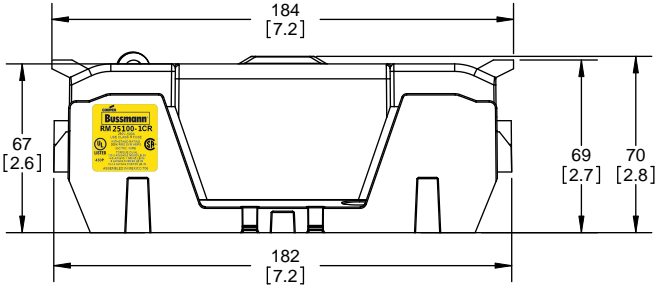

SCALE: 1:2 SIZE: A3 SHEET: 2 OF 14

www.Bussmann.com

RM25100-1CR

ALLEN KEY #: 3/16" (5.5MM)

RM25100-1CR WITH CVR-RH-25100 INSTALLED

RM25100-1CR WITH CVRI-RH-25100 INSTALLED

CVR-RH-25100

CVRI-RH-25100