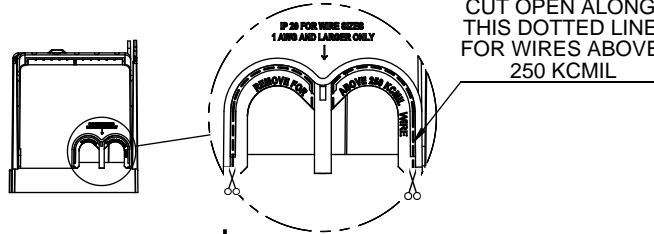

CVRI-RH-60600

COOPER Bussmann
St. Louis MO 63178

TITLE:
Class R fuse holder-CUST-600V

SCALE: 1:5   SIZE: A3   SHEET: 10 OF 12