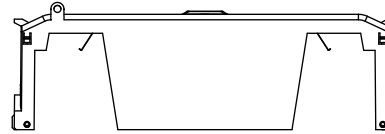

CVR-RH-60600