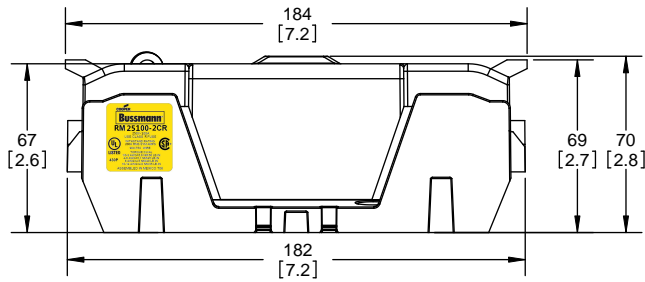

**RM25100-2CR
WITH CVRI-RH-25100 INSTALLED**

COOPER Bussmann
St. Louis MO 63178

Class R fuse holder-CUST-250V

SCALE: 1:1   SIZE: A3   SHEET: 4 OF 14