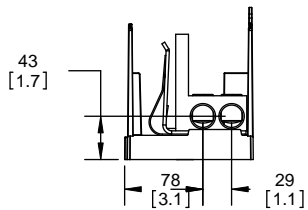

CVRI-RH-60600

COOPER Bussmann
St. Louis MO 63178

TITLE:
Class R fuse holder-CUST-600V

SCALE: 1:5   SIZE: A3   SHEET: 10 OF 12