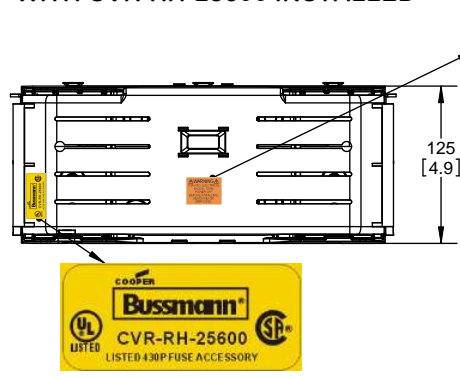

TITLE:
Class R fuse holder-CUST-250V

SCALE: 1:1 SIZE: A3 SHEET: 11 OF 14

DESIGN UNITS: METRIC (mm) UNLESS OTHERWISE SPECIFIED
 THIRD ANGLE PROJECTION

RM25600-1CR

RM25600-1CR WITH CVR-RH-25600 INSTALLED

RM25600-1CR WITH CVRI-RH-25600 INSTALLED