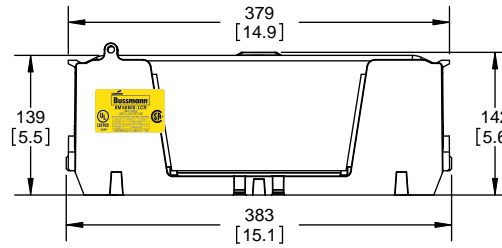

RM60600-1CR WITH CVR-RH-60600 INSTALLED