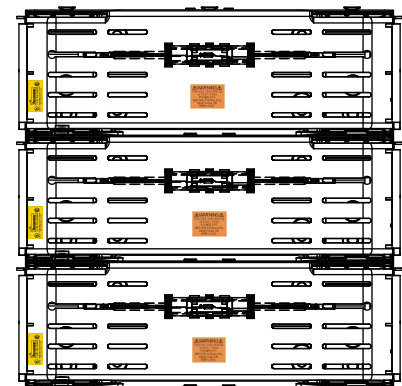

**RM60600-3CR
WITH CVRI-RH-60600 INSTALLED**

COOPER Bussmann
St. Louis MO 63178

TITLE:
Class R fuse holder-CUST-600V

SCALE: 1:5   SIZE: A3   SHEET: 12 OF 12