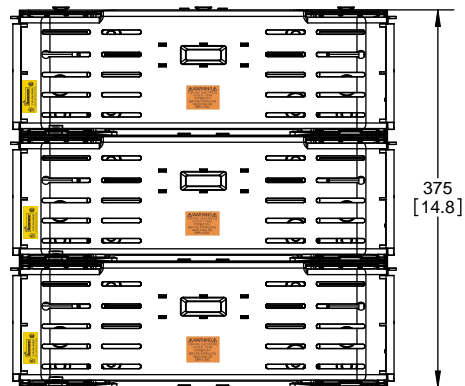

**RM60600-3CR
WITH CVR-RH-60600 INSTALLED**