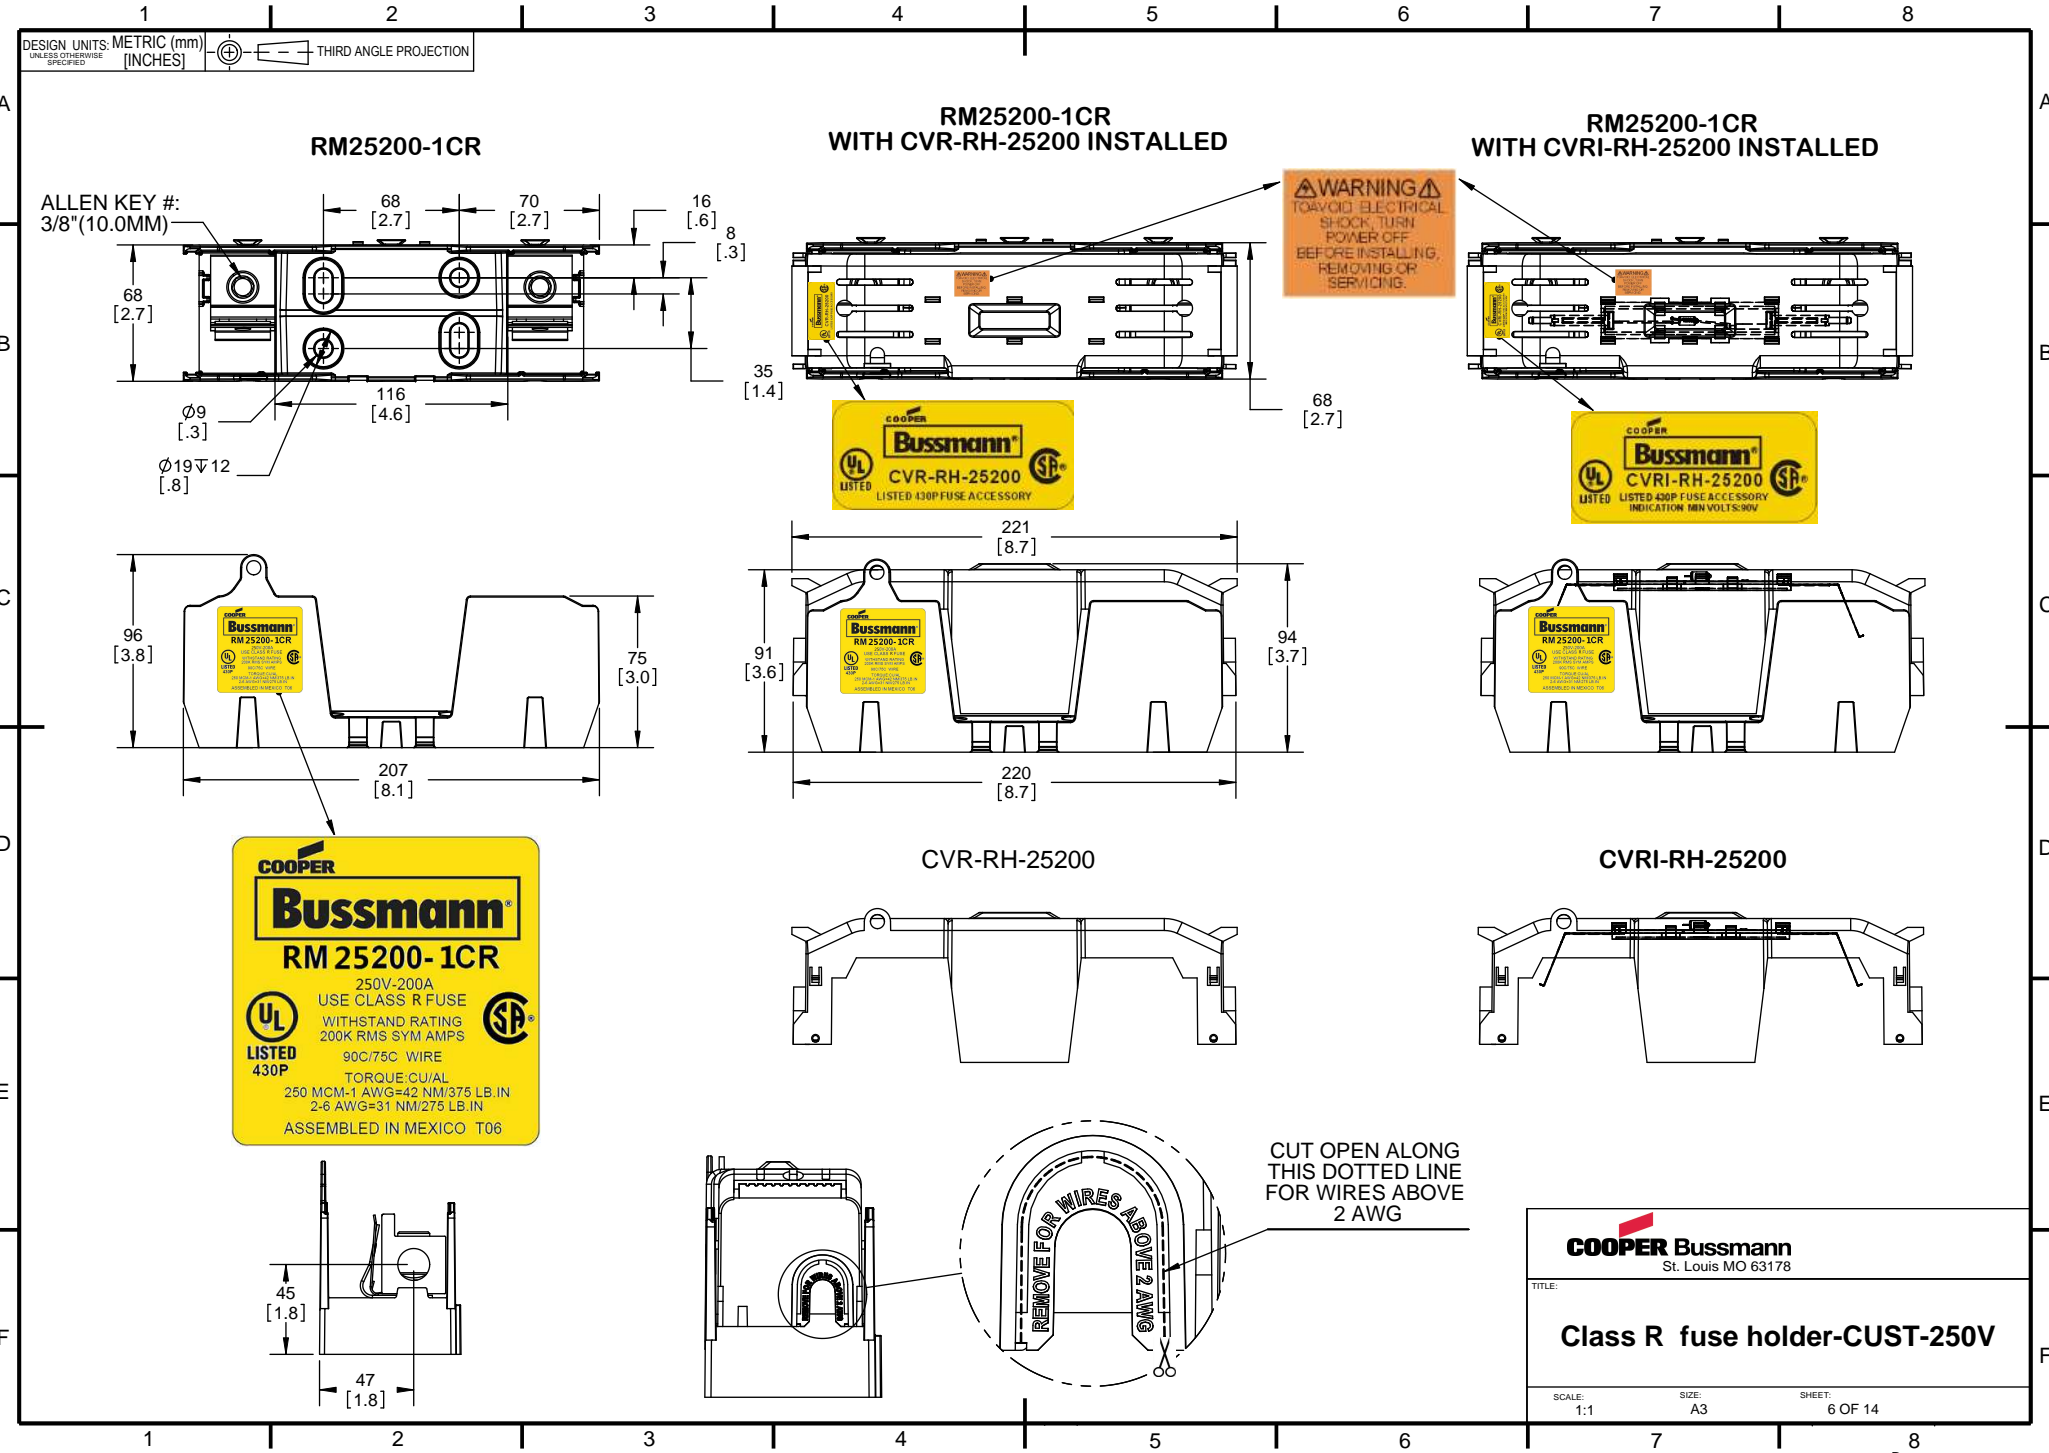

DESIGN UNITS: METRIC (mm)
UNLESS OTHERWISE SPECIFIED [INCHES]

THIRD ANGLE PROJECTION

A

B

C

D

E

F

COOPER Bussmann St. Louis MO 63178		
TITLE: Class R fuse holder-CUST-250V		
SCALE: 1:1	SIZE: A3	SHEET: 6 OF 14