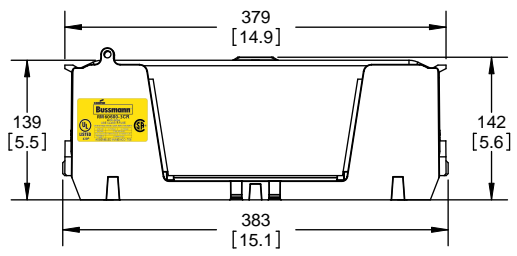

**RM60600-3CR
WITH CVRI-RH-60600 INSTALLED**

COOPER Bussmann
St. Louis MO 63178

TITLE:
Class R fuse holder-CUST-600V

SCALE: 1:5   SIZE: A3   SHEET: 12 OF 12