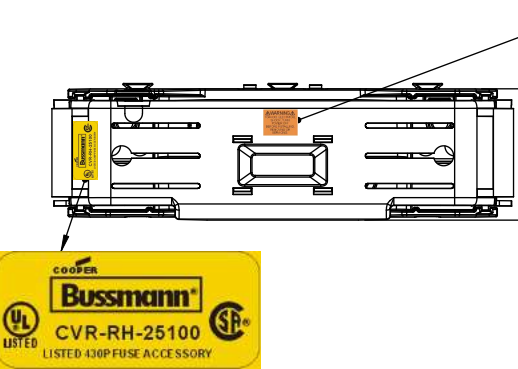

COOPER Bussmann
St. Louis MO 63178

TITLE:
Class R fuse holder-CUST

SCALE: 1:1 SIZE: A3 SHEET: 1 OF 14

PUSH DOWN

LIFT UP

LIFT UP, THEN
ROTATE OVER

COOPER Bussmann
St. Louis MO 63178

TITLE:
Class R fuse holder-CUST

SCALE: 1:2 SIZE: A3 SHEET: 2 OF 14

www.Bussmann.com

RM25100-1CR

ALLEN KEY #: 3/16" (5.5MM)

RM25100-1CR WITH CVR-RH-25100 INSTALLED

RM25100-1CR WITH CVRI-RH-25100 INSTALLED

CVR-RH-25100

CVRI-RH-25100