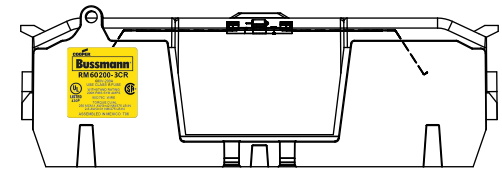

COOPER Bussmann
St. Louis MO 63178

TITLE:
Class R fuse holder-CUST-600V

SCALE: 1:1 SIZE: A3 SHEET: 5 OF 12

RM60200-3CR

**RM60200-3CR
WITH CVR-RH-60200 INSTALLED**

**RM60200-3CR
WITH CVRI-RH-60200 INSTALLED**