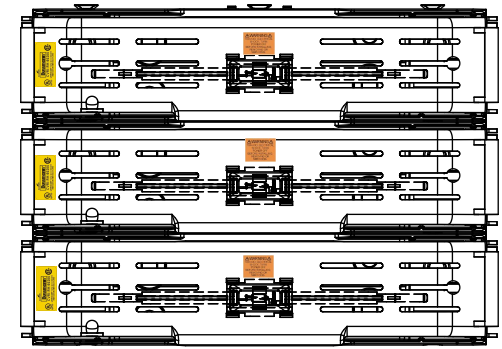

RM60200-3CR

**RM60200-3CR
WITH CVR-RH-60200 INSTALLED**

**RM60200-3CR
WITH CVRI-RH-60200 INSTALLED**

COOPER Bussmann
St. Louis MO 63178

TITLE: **Class R fuse holder-CUST-600V**

SCALE: 1:1   SIZE: A3   SHEET: 6 OF 12