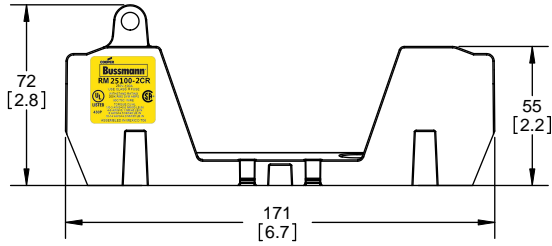

**RM25100-2CR
WITH CVRI-RH-25100 INSTALLED**

COOPER Bussmann
St. Louis MO 63178

Class R fuse holder-CUST-250V

SCALE: 1:1   SIZE: A3   SHEET: 4 OF 14