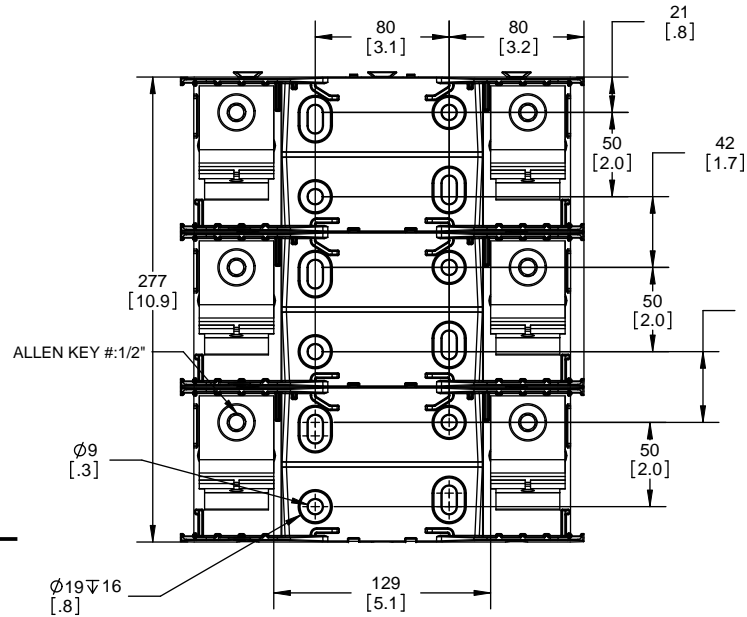

DESIGN UNITS: METRIC (mm)
UNLESS OTHERWISE SPECIFIED
[INCHES]

THIRD ANGLE PROJECTION

RM25400-3CR

**RM25400-3CR
WITH CVR-RH-25400 INSTALLED**

**RM25400-3CR
WITH CVRI-RH-25400 INSTALLED**

COOPER Bussmann
St. Louis MO 63178

TITLE:
Class R fuse holder-CUST-250V

SCALE: 1:1   SIZE: A3   SHEET: 11 OF 14