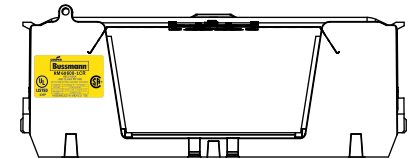

TITLE:
Class R fuse holder-CUST-600V

SCALE: 1:1 SIZE: A3 SHEET: 9 OF 12

RM60600-1CR

RM60600-1CR WITH CVR-RH-60600 INSTALLED

RM60600-1CR WITH CVRI-RH-60600 INSTALLED

CVR-RH-60600

CVRI-RH-60600

COOPER Bussmann
 St. Louis MO 63178