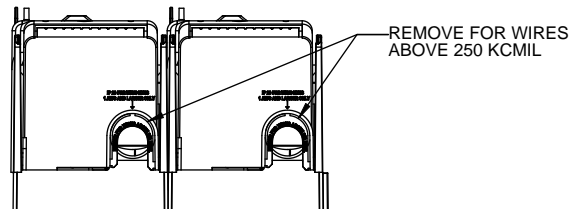

SCALE: 1:1 SIZE: A3 SHEET: 9 OF 14

DESIGN UNITS: METRIC (mm)
UNLESS OTHERWISE SPECIFIED [INCHES]

THIRD ANGLE PROJECTION

RM25400-2CR

**RM25400-2CR
WITH CVR-RH-25400 INSTALLED**

**RM25400-2CR
WITH CVRI-RH-25400 INSTALLED**