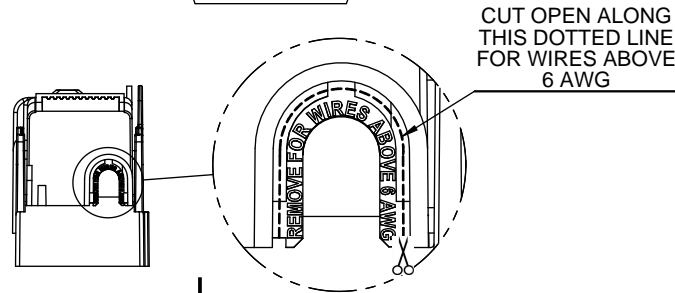

CVRI-RH-25100

COOPER Bussmann
St. Louis MO 63178

TITLE: **Class R fuse holder-CUST-250V**

SCALE: 1:1 SIZE: A3 SHEET: 3 OF 14