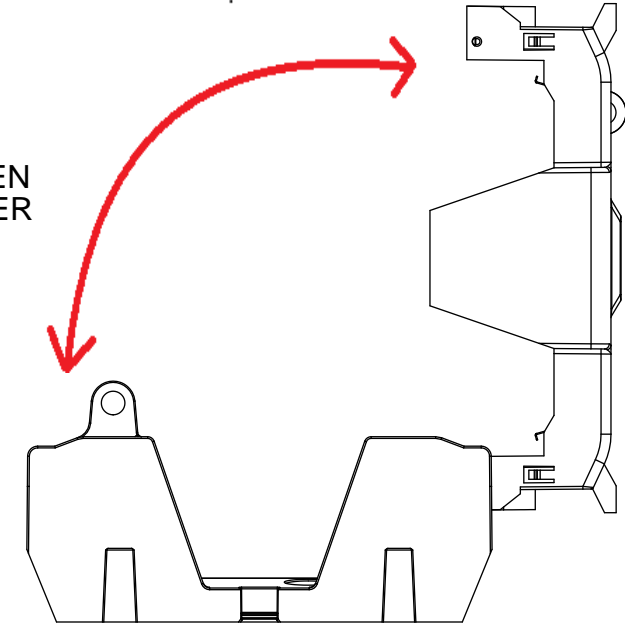

COOPER Bussmann
St. Louis MO 63178

TITLE:

Class R fuse holder-CUST

SCALE: 1:1

SIZE: A3

SHEET: 1 OF 14

PUSH DOWN

LIFT UP, THEN
ROTATE OVER