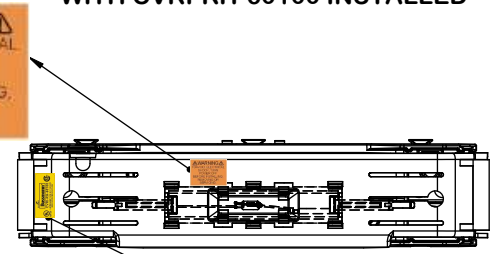

TITLE:
Class R fuse holder-CUST-250V

SCALE: 1:1 SIZE: A3 SHEET: 14 OF 14

REVISONS			DATE	ECN	BY
REV	ZONE	DESCRIPTION			

RM60100-1CR

RM60100-1CR WITH CVR-RH-60100 INSTALLED

RM60100-1CR WITH CVRI-RH-60100 INSTALLED