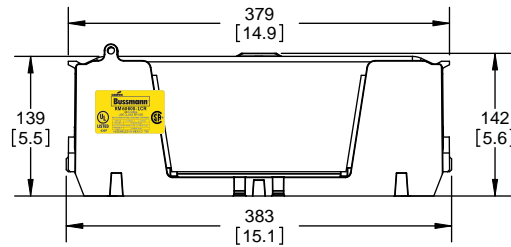

TITLE:
Class R fuse holder-CUST-600V

SCALE: 1:1 SIZE: A3 SHEET: 9 OF 12

RM60600-1CR

RM60600-1CR WITH CVR-RH-60600 INSTALLED

RM60600-1CR WITH CVRI-RH-60600 INSTALLED

CVR-RH-60600

CVRI-RH-60600

COOPER Bussmann
 St. Louis MO 63178