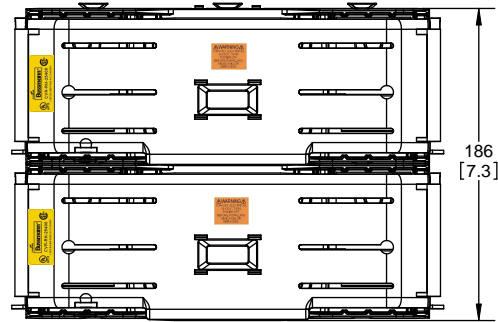

SCALE: 1:1 SIZE: A3 SHEET: 9 OF 14

DESIGN UNITS: METRIC (mm)
UNLESS OTHERWISE SPECIFIED [INCHES]

THIRD ANGLE PROJECTION

RM25400-2CR

**RM25400-2CR
WITH CVR-RH-25400 INSTALLED**

**RM25400-2CR
WITH CVRI-RH-25400 INSTALLED**