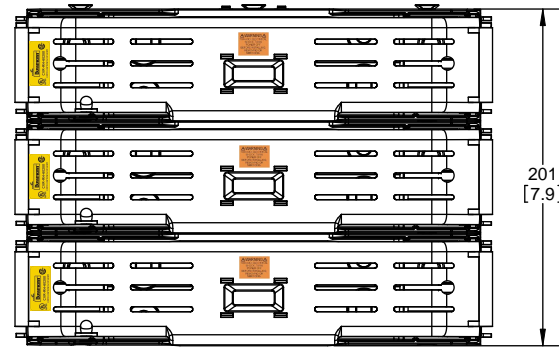

COOPER Bussmann
St. Louis MO 63178

TITLE:
Class R fuse holder-CUST-600V

SCALE: 1:1 SIZE: A3 SHEET: 5 OF 12

RM60200-3CR

**RM60200-3CR
WITH CVR-RH-60200 INSTALLED**

**RM60200-3CR
WITH CVRI-RH-60200 INSTALLED**