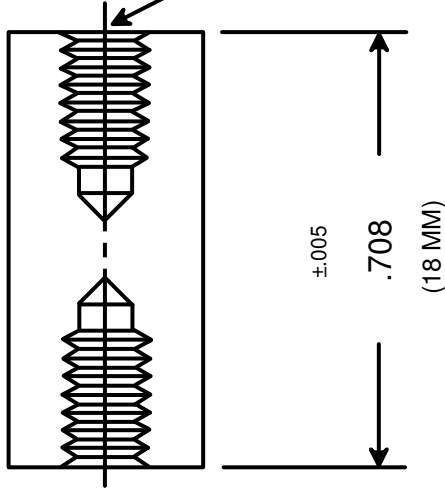

M2.5X0.45 X .185 DEEP TYP.
(4.7 MM)

RAF ELECTRONIC HARDWARE
95 SILVERMINE RD. SEYMOUR, CT. 06483
TEL: { 203 } 888-2133
FAX: { 203 } 888-9860
WEB: <http://www.rafhdwe.com>

a Division of **MW Industries, Inc.**

DRAWING NOT TO SCALE		TITLE	
DRAWN BY: GARY HUPPRICH	DATE 11/02/10	HEX FEMALE STANDOFF	
CHECKED BY:	DATE	PART NO.	
MATERIAL STAINLESS STEEL	FINISH NONE	M1265-2545-SS	
TOLERANCES { EXCEPT AS NOTED }		FRACTION ±.005	
DECIMAL ±.005			