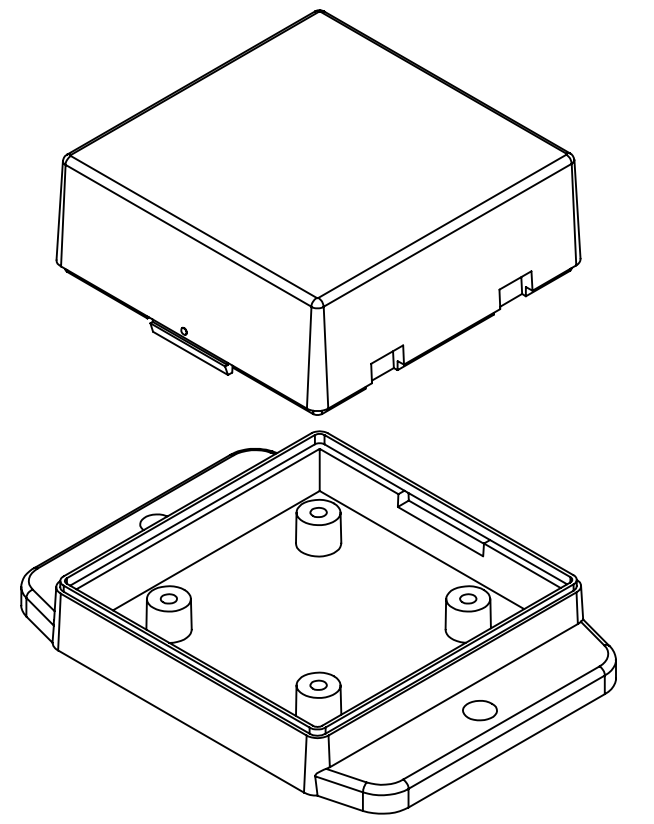

# SNAP UTILITY BOX

PART No.

CU-18422-B CU-18422-W

REVISION DATE

10-7-14

Holes accept M2.6 x 6mm LG. SELF-TAPPING SCREWS FOR PCB MOUNTING

MATERIAL:  
ABS UL94-HB

COLOR:  
BLACK OR WHITE