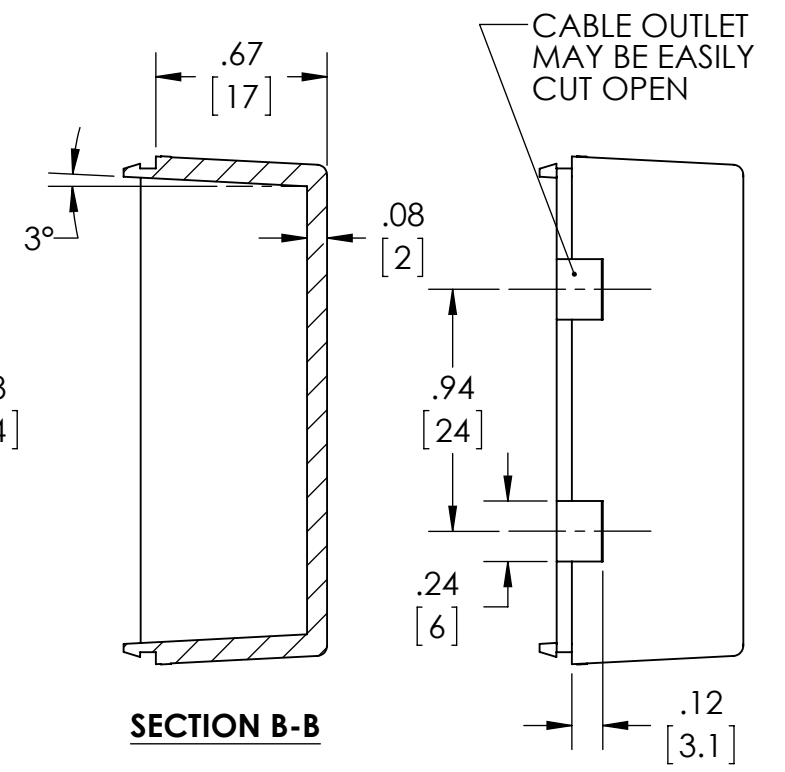

# SNAP UTILITY BOX

PART No.

CU-18422-B CU-18422-W

REVISION DATE

10-7-14

Holes accept M2.6 x 6mm LG. SELF-TAPPING SCREWS FOR PCB MOUNTING

MATERIAL:  
ABS UL94-HB

COLOR:  
BLACK OR WHITE