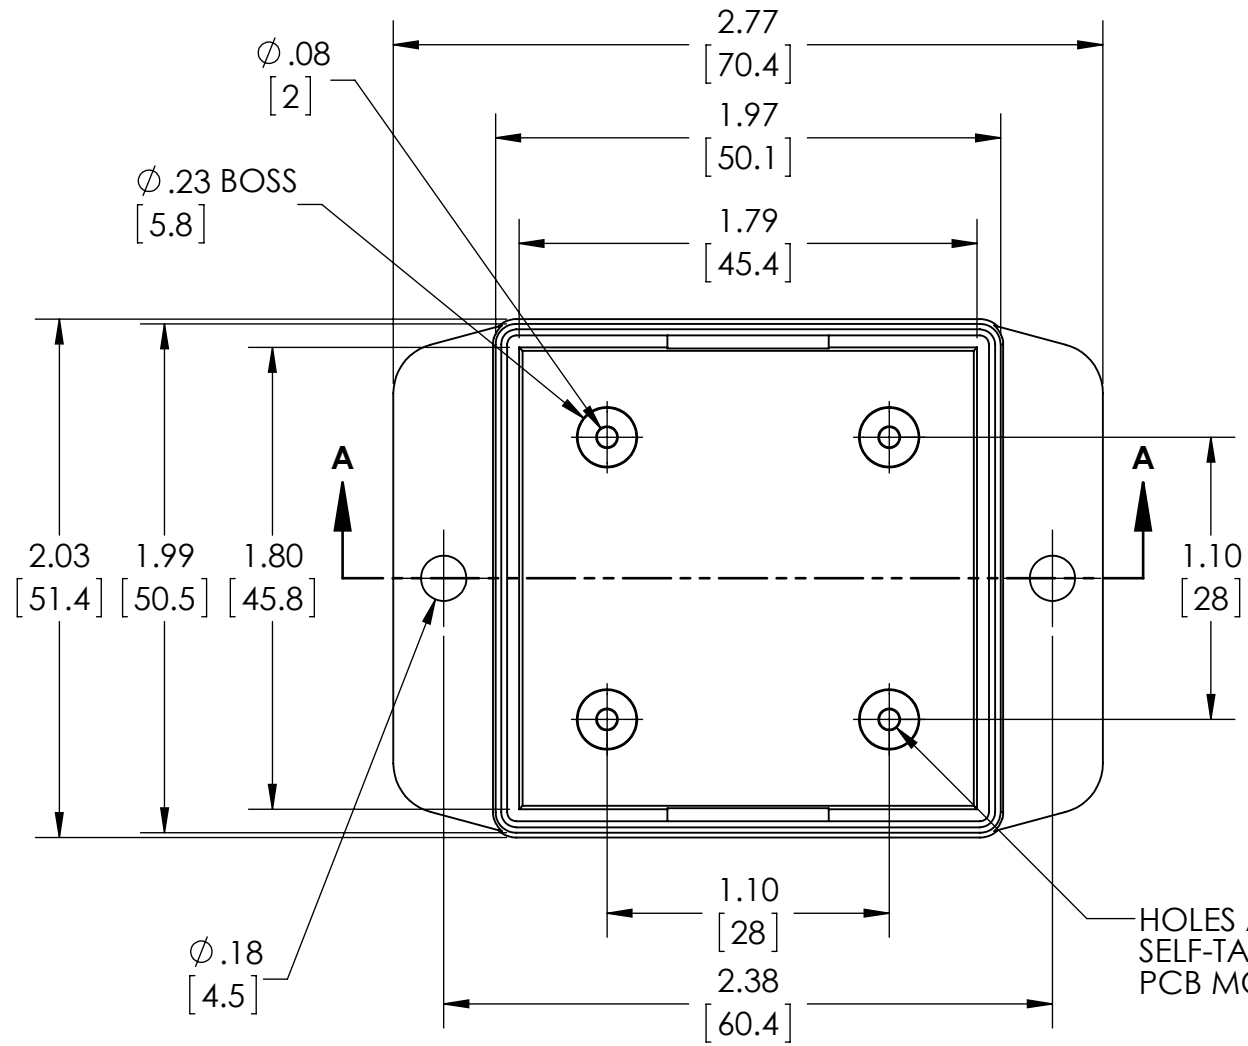

PART NAME

# SNAP UTILITY BOX

PART No.

CU-18422-B CU-18422-W

REVISION DATE

10-7-14

Holes accept M2.6 x 6mm LG. SELF-TAPPING SCREWS FOR PCB MOUNTING

MATERIAL:  
ABS UL94-HB

COLOR:  
BLACK OR WHITE