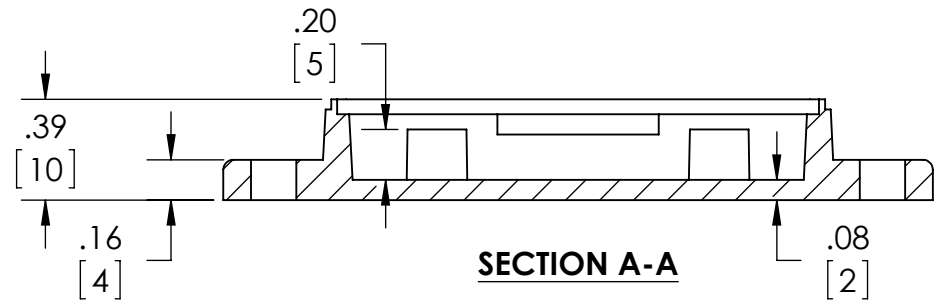

# SNAP UTILITY BOX

PART No.

CU-18422-B CU-18422-W

REVISION DATE

10-7-14

Holes accept M2.6 x 6mm LG. SELF-TAPPING SCREWS FOR PCB MOUNTING

MATERIAL:  
ABS UL94-HB

COLOR:  
BLACK OR WHITE