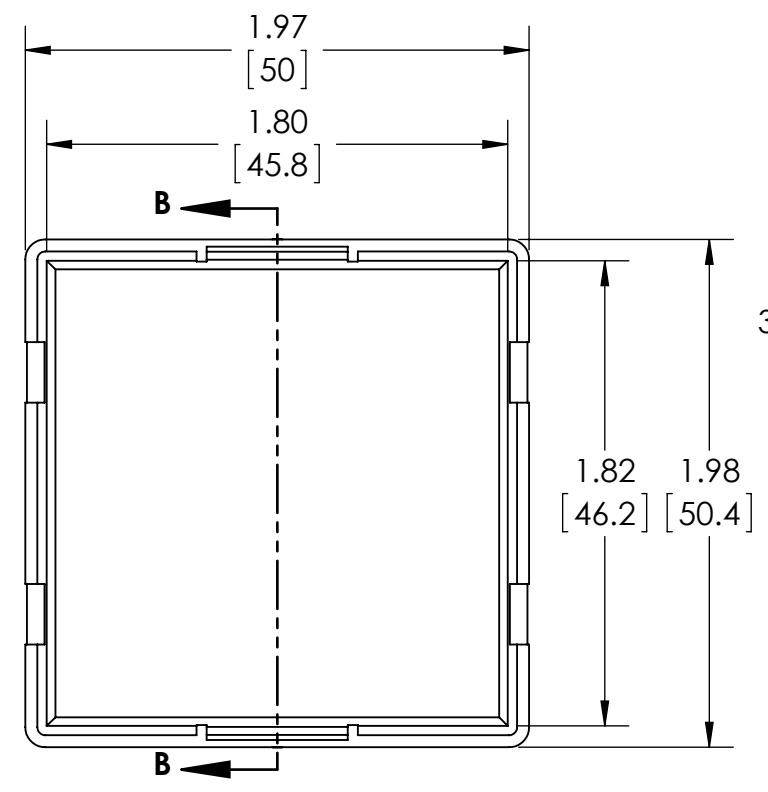

# SNAP UTILITY BOX

PART No.

CU-18422-B CU-18422-W

REVISION DATE

10-7-14

Holes accept M2.6 x 6mm LG. SELF-TAPPING SCREWS FOR PCB MOUNTING

MATERIAL:  
ABS UL94-HB

COLOR:  
BLACK OR WHITE