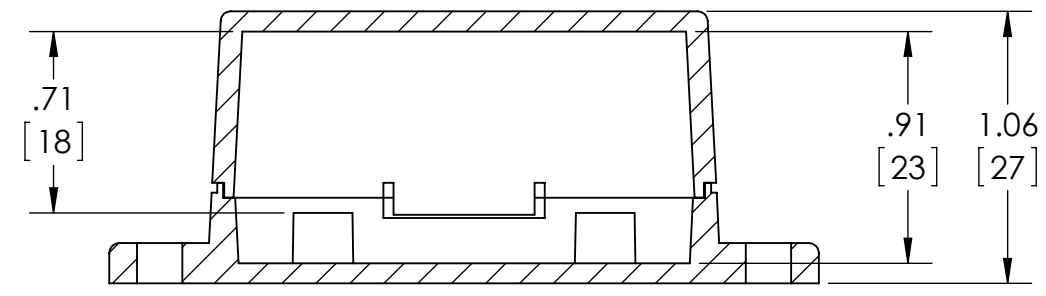

# SNAP UTILITY BOX

PART No.

CU-18422-B CU-18422-W

REVISION DATE

10-7-14

Holes accept M2.6 x 6mm LG. SELF-TAPPING SCREWS FOR PCB MOUNTING

MATERIAL:  
ABS UL94-HB

COLOR:  
BLACK OR WHITE