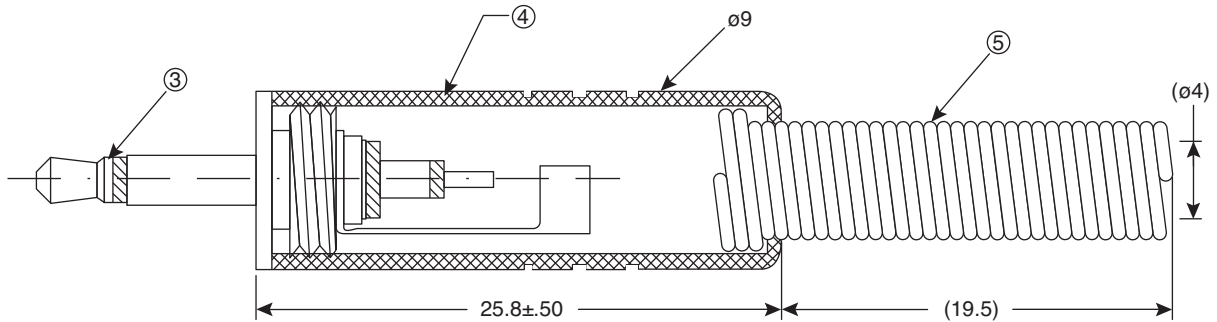

Phone Plug 2.5mm Mono

171-PA2181-2-E

Phone Plug 2.5mm Mono

Dimensions: mm

| MATERIAL SPECIFICATIONS | |
|-------------------------|--------------|
| 1 | Brass Nickel |
| 2 | Brass Nickel |
| 3 | PP Black |
| 4 | Brass Nickel |
| 5 | Iron Nickel |
| RoHS Compliant | |