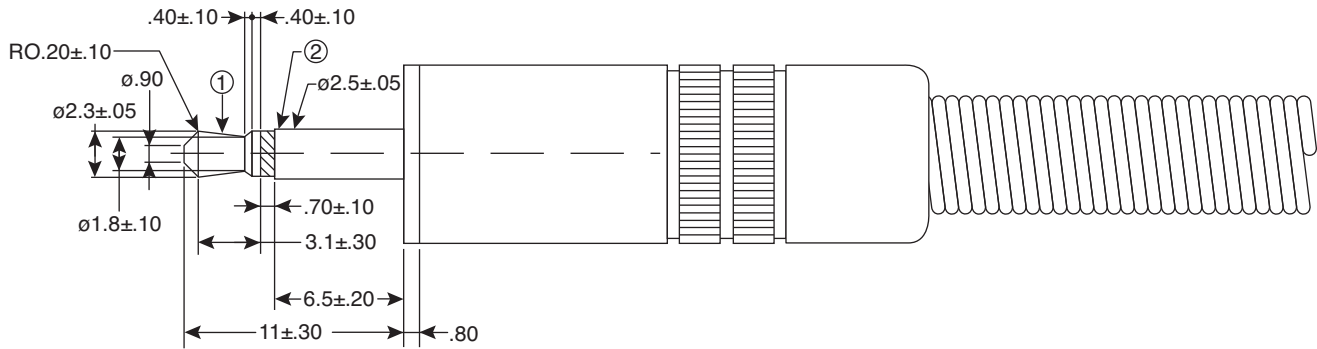

Phone Plug 2.5mm Mono

171-PA2181-2-E

Phone Plug 2.5mm Mono

Dimensions: mm

| MATERIAL SPECIFICATIONS | |
|-------------------------|--------------|
| 1 | Brass Nickel |
| 2 | Brass Nickel |
| 3 | PP Black |
| 4 | Brass Nickel |
| 5 | Iron Nickel |
| RoHS Compliant | |