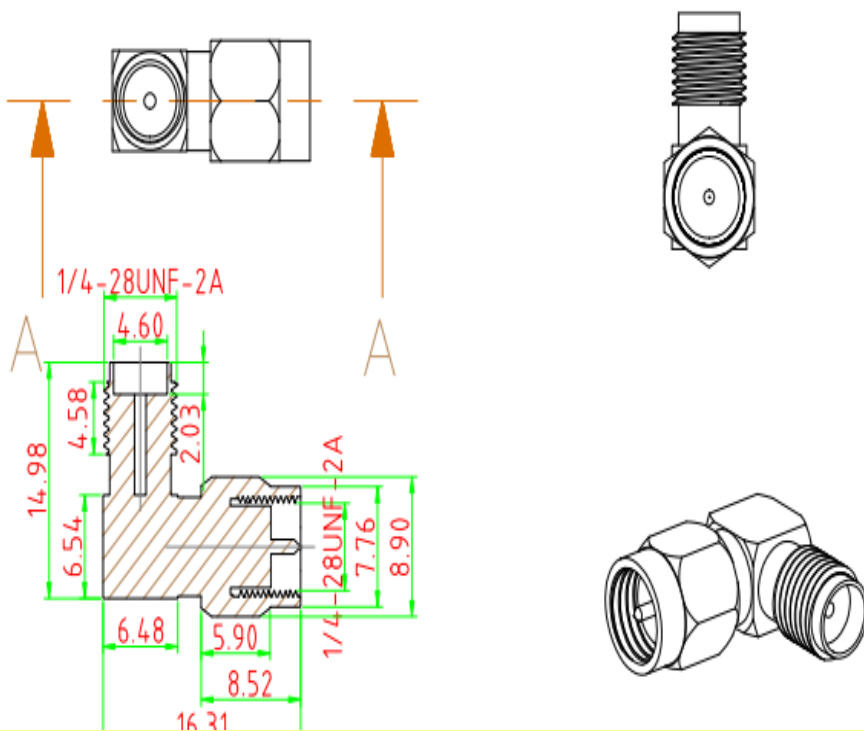

**SMA adapter SMA plug to SMA jack right angle  
model:AD-S01-JRP-11BS00**

Category	Connectors, Interconnects
Series	Between Series SMA-N
Convert From (Adapter End)	SMA jack, female Pin
Convert To (Adapter End)	SMA plug, male pin
Impedance	50 Ohm
Style	right angle
Plating	Goldplated
Frequency	DC~3GHZ
V.A.W.R(Max)	1.20:1
RoHs	Compliance