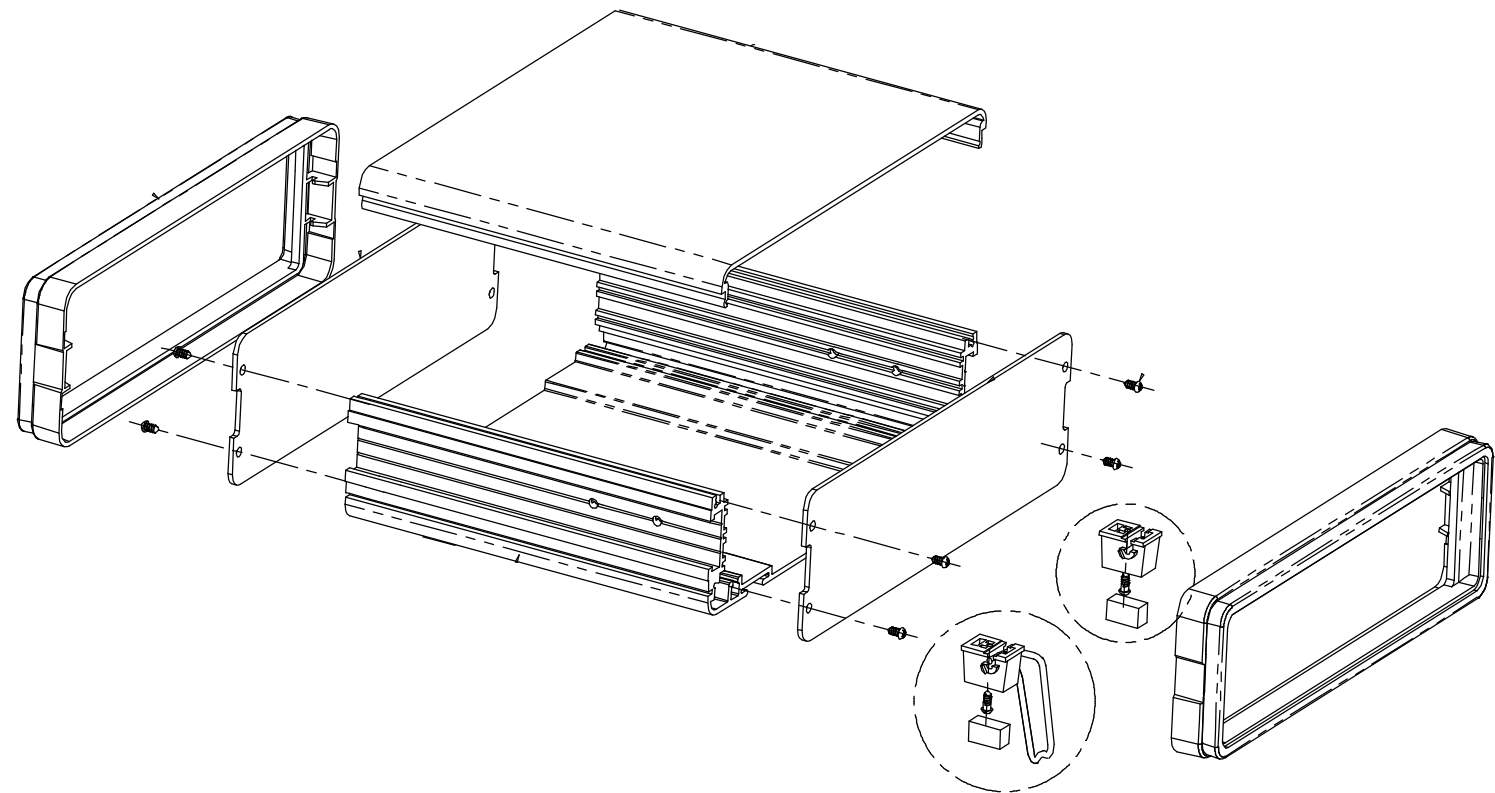

PART
NAME

ALUMINUM INSTRUMENT CASE

PART
No.

IA-6160

REVISION
DATE

-

MATERIAL AND FINISH:
BODY: EARTH TONE POWDER COATED ALUMINUM EXTRUSION
BEZELS: LIGHT BROWN PLASTIC
PANELS: NATURAL ALUMINUM
HANDLE: LIGHT GRAY PLASTIC/ANODIZED ALUMINUM EXTRUSION