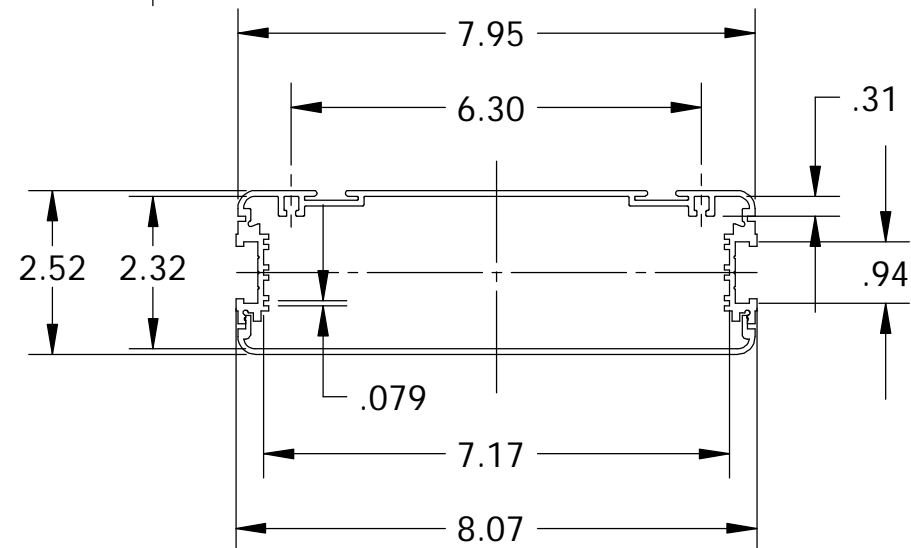

PART
NAME

ALUMINUM INSTRUMENT CASE

PART
No.

IA-6160

REVISION
DATE

-

MATERIAL AND FINISH:
BODY: EARTH TONE POWDER COATED ALUMINUM EXTRUSION
BEZELS: LIGHT BROWN PLASTIC
PANELS: NATURAL ALUMINUM
HANDLE: LIGHT GRAY PLASTIC/ANODIZED ALUMINUM EXTRUSION