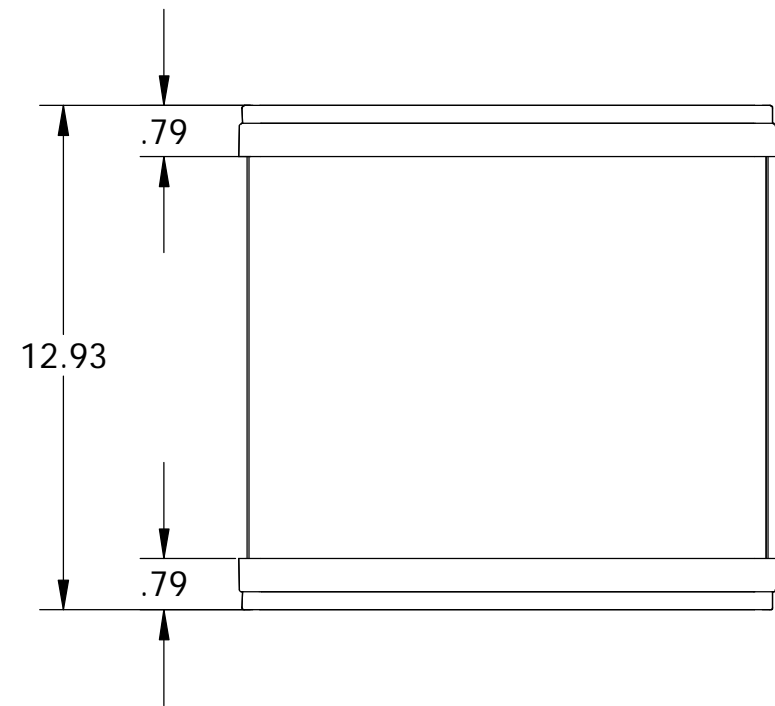

PART
NAME

ALUMINUM INSTRUMENT CASE

PART
No.

IA-6160

REVISION
DATE

-

MATERIAL AND FINISH:
BODY: EARTH TONE POWDER COATED ALUMINUM EXTRUSION
BEZELS: LIGHT BROWN PLASTIC
PANELS: NATURAL ALUMINUM
HANDLE: LIGHT GRAY PLASTIC/ANODIZED ALUMINUM EXTRUSION