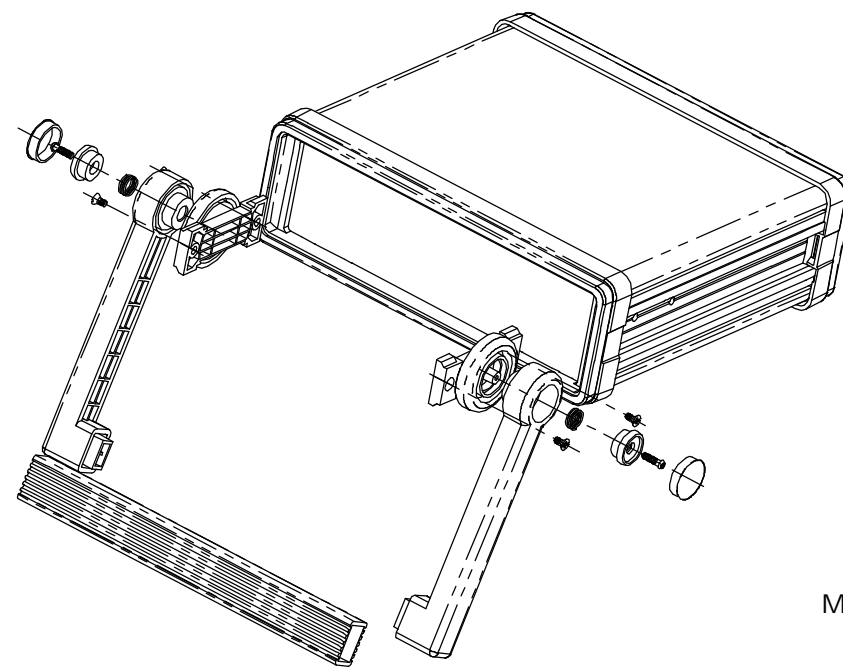

PART
NAME

ALUMINUM INSTRUMENT CASE

PART
No.

IA-6160

REVISION
DATE

-

MATERIAL AND FINISH:
BODY: EARTH TONE POWDER COATED ALUMINUM EXTRUSION
BEZELS: LIGHT BROWN PLASTIC
PANELS: NATURAL ALUMINUM
HANDLE: LIGHT GRAY PLASTIC/ANODIZED ALUMINUM EXTRUSION