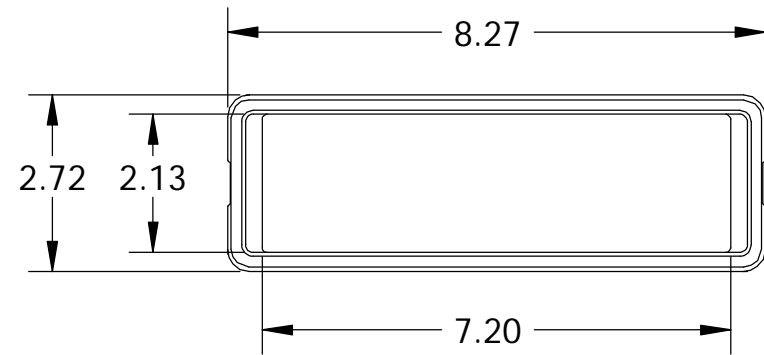

PART
NAME

ALUMINUM INSTRUMENT CASE

PART
No.

IA-6160

REVISION
DATE

-

MATERIAL AND FINISH:
BODY: EARTH TONE POWDER COATED ALUMINUM EXTRUSION
BEZELS: LIGHT BROWN PLASTIC
PANELS: NATURAL ALUMINUM
HANDLE: LIGHT GRAY PLASTIC/ANODIZED ALUMINUM EXTRUSION